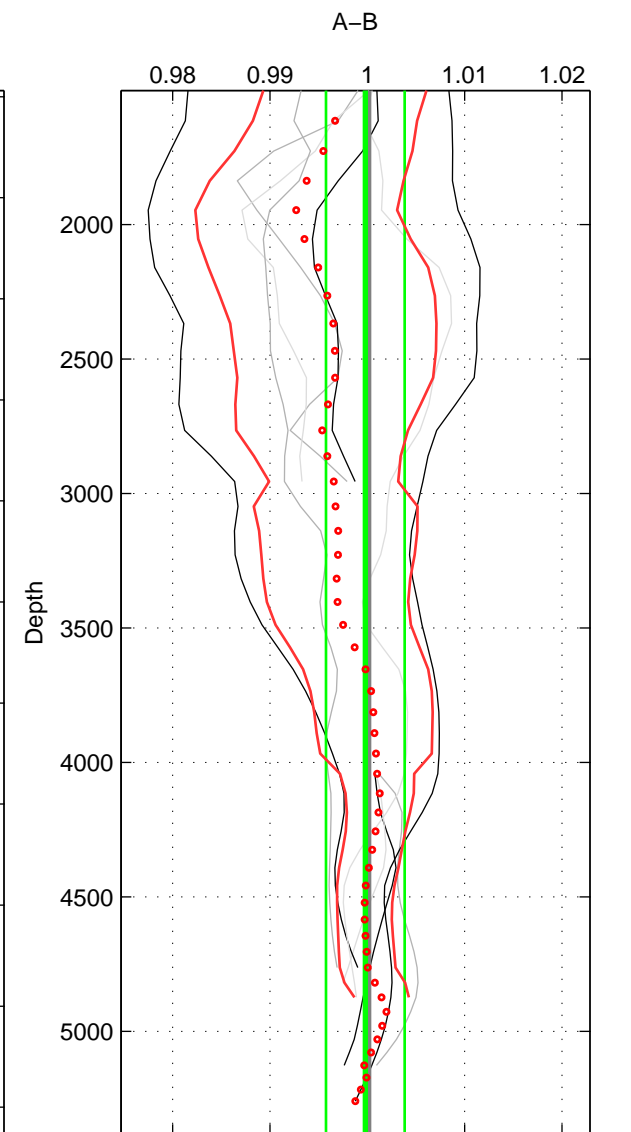

Cruise A (red). Date: Mar 2005 Cruisename: 604-49NZ20050228

Cruise B (blue). Date: Oct 2008 Cruisename: 615-49NZ20081011

*** "Favourite" values are means of spaces 1 2 3.

	Offset	O.StDev	Ratio	R.Stdev	Rating
SIGMA:	0.109	0.090	1.003	0.002	5
THETA:	0.080	0.088	1.002	0.002	5
DEPTH:	-0.007	0.144	1.000	0.004	5
FAV.:	0.061	0.108	1.002	0.003	5

Profiles of A: 3
 Profiles of B: 7
 Diff profs : 7
 WMoffset (A-B): 0.10882
 WMoffset stdev: 0.090202
 WMratio (A/B): 1.0029
 WMratio stdev: 0.0024403

Quality (1-5): 5

Profiles of A: 3
 Profiles of B: 7
 Diff profs : 7
 WMoffset (A-B): 0.080432
 WMoffset stdev: 0.088327
 WMratio (A/B): 1.0022
 WMratio stdev: 0.0023942

Quality (1-5): 5

Profiles of A: 3
 Profiles of B: 7
 Diff profs : 7
 WMoffset (A-B): -0.0065387
 WMoffset stdev: 0.14437
 WMratio (A/B): 0.99979
 WMratio stdev: 0.0040431

Quality (1-5): 5