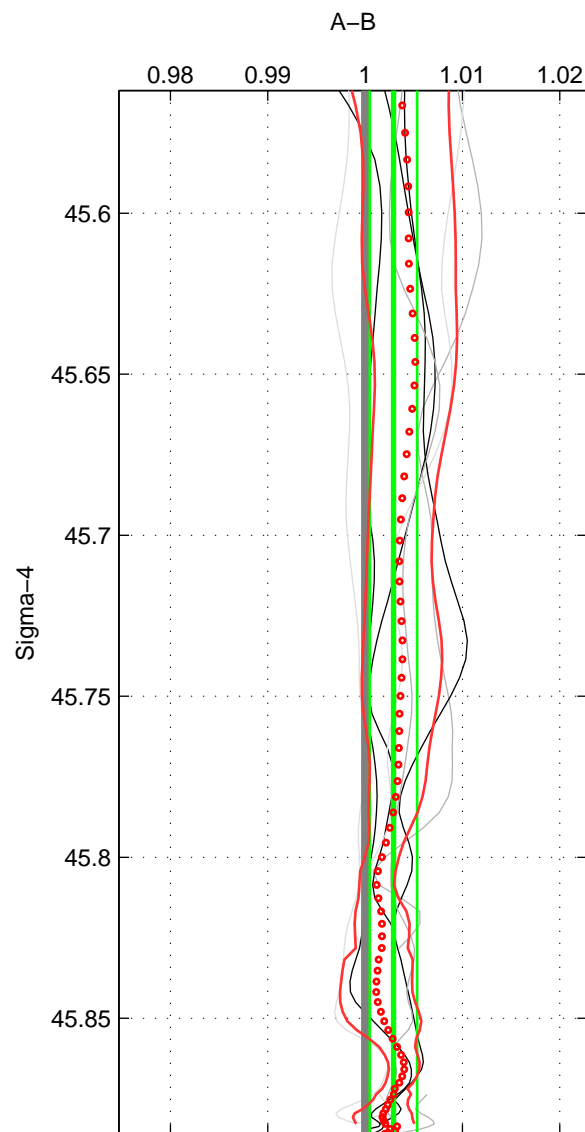

Cruise A (red). Date: Mar 2005 Cruisename: 604-49NZ20050228

Cruise B (blue). Date: Oct 2008 Cruisename: 615-49NZ20081011

*** "Favourite" values are means of spaces 1 2 3.

	Offset	O.StDev	Ratio	R.Stdev	Rating
SIGMA:	0.109	0.090	1.003	0.002	5
THETA:	0.080	0.088	1.002	0.002	5
DEPTH:	-0.007	0.144	1.000	0.004	5
FAV.:	0.061	0.108	1.002	0.003	5

Profiles of A: 3
 Profiles of B: 7
 Diff profs : 7
 WMoffset (A-B): 0.10882
 WMoffset stdev: 0.090202
 WMratio (A/B): 1.0029
 WMratio stdev: 0.0024403

Quality (1-5): 5

Profiles of A: 3
 Profiles of B: 7
 Diff profs : 7
 WMoffset (A-B): 0.080432
 WMoffset stdev: 0.088327
 WMratio (A/B): 1.0022
 WMratio stdev: 0.0023942

Quality (1-5): 5

Profiles of A: 3
 Profiles of B: 7
 Diff profs : 7
 WMoffset (A-B): -0.0065387
 WMoffset stdev: 0.14437
 WMratio (A/B): 0.99979
 WMratio stdev: 0.0040431

Quality (1-5): 5