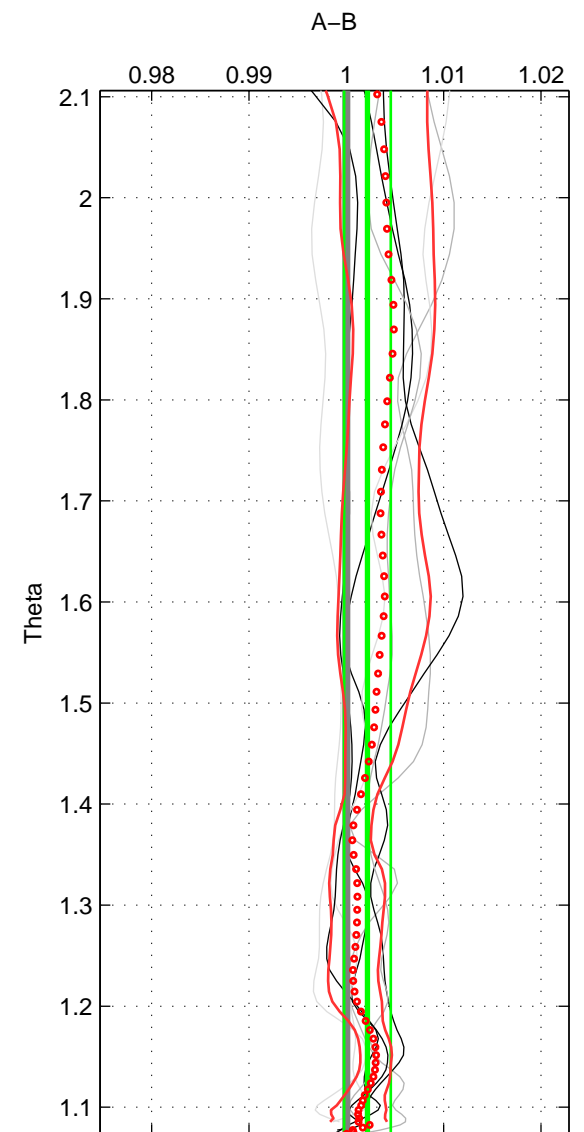

Cruise A (red). Date: Mar 2005 Cruisename: 604-49NZ20050228

Cruise B (blue). Date: Oct 2008 Cruisename: 615-49NZ20081011

*** "Favourite" values are means of spaces 1 2 3.

	Offset	O.StDev	Ratio	R.Stdev	Rating
SIGMA:	0.109	0.090	1.003	0.002	5
THETA:	0.080	0.088	1.002	0.002	5
DEPTH:	-0.007	0.144	1.000	0.004	5
FAV.:	0.061	0.108	1.002	0.003	5

Profiles of A: 3
 Profiles of B: 7
 Diff profs : 7
 WMoffset (A-B): 0.10882
 WMoffset stdev: 0.090202
 WMratio (A/B): 1.0029
 WMratio stdev: 0.0024403

Quality (1-5): 5

Profiles of A: 3
 Profiles of B: 7
 Diff profs : 7
 WMoffset (A-B): 0.080432
 WMoffset stdev: 0.088327
 WMratio (A/B): 1.0022
 WMratio stdev: 0.0023942

Quality (1-5): 5

Profiles of A: 3
 Profiles of B: 7
 Diff profs : 7
 WMoffset (A-B): -0.0065387
 WMoffset stdev: 0.14437
 WMratio (A/B): 0.99979
 WMratio stdev: 0.0040431

Quality (1-5): 5