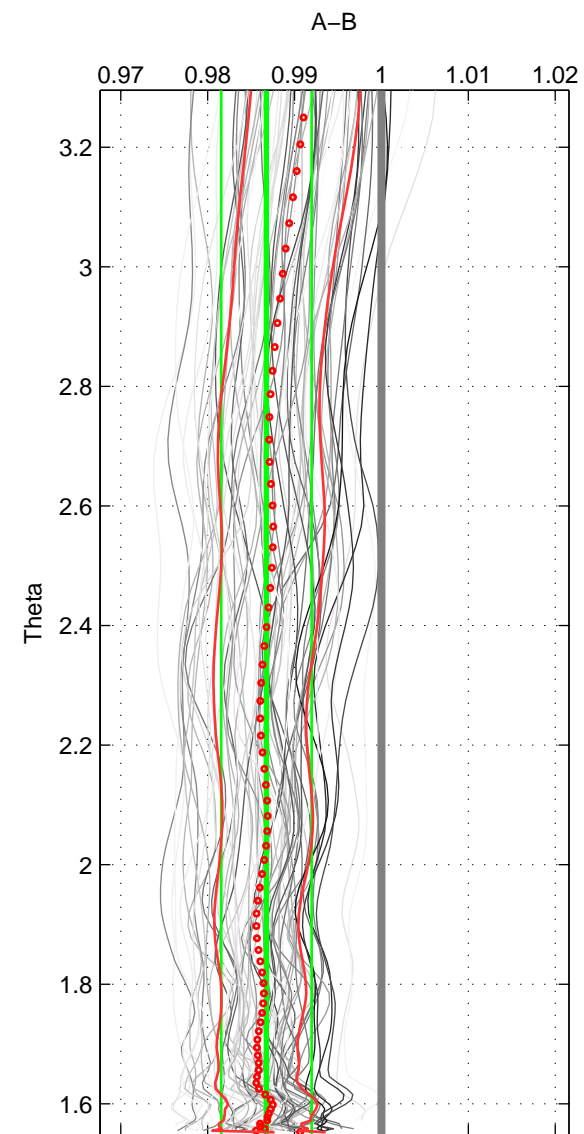

Cruise A (red). Date: Jan 2010 Cruisename: 477-318M20091121

Cruise B (blue). Date: Dec 2007 Cruisename: 614-49NZ20071122

\*\*\* "Favourite" values are means of spaces 1 2 3.

	Offset	O.StDev	Ratio	R.Stdev	Rating
SIGMA:	-0.466	0.183	0.987	0.005	5
THETA:	-0.463	0.183	0.987	0.005	5
DEPTH:	-0.476	0.174	0.987	0.005	5
FAV.:	-0.468	0.180	0.987	0.005	5

Profiles of A: 10  
 Profiles of B: 8  
 Diff profs : 66  
 WMoffset (A-B): -0.46553  
 WMoffset stdev: 0.18346  
 WMratio (A/B): 0.98669  
 WMratio stdev: 0.0052125

Quality (1-5): 5

Profiles of A: 10  
 Profiles of B: 8  
 Diff profs : 66  
 WMoffset (A-B): -0.46296  
 WMoffset stdev: 0.18261  
 WMratio (A/B): 0.98676  
 WMratio stdev: 0.0051994

Quality (1-5): 5

Profiles of A: 10  
 Profiles of B: 8  
 Diff profs : 66  
 WMoffset (A-B): -0.47562  
 WMoffset stdev: 0.17391  
 WMratio (A/B): 0.98651  
 WMratio stdev: 0.0049142

Quality (1-5): 5