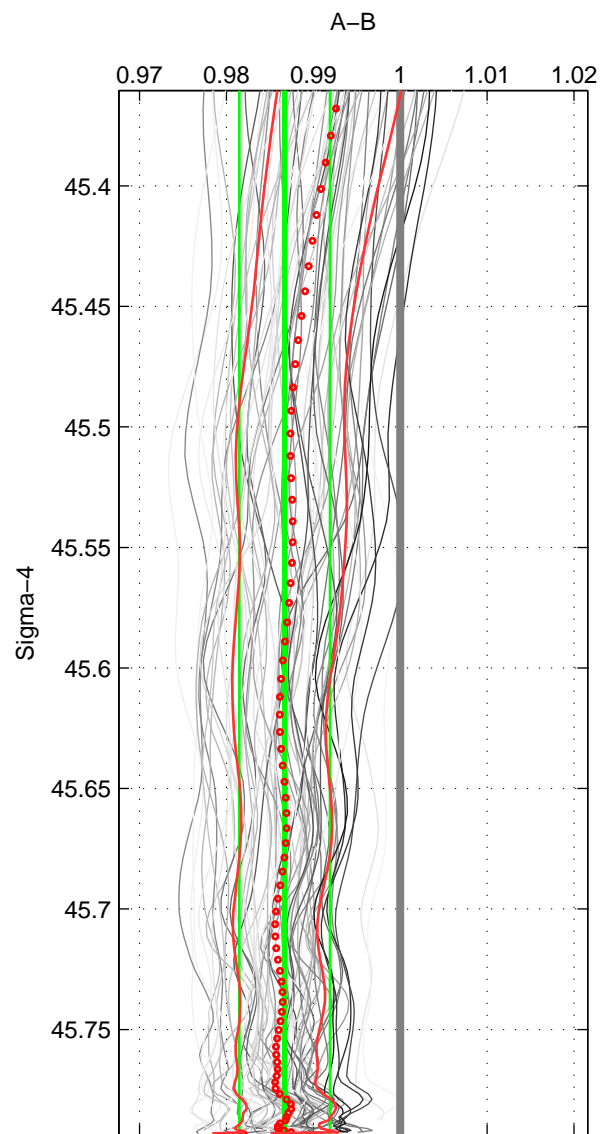

Cruise A (red). Date: Jan 2010 Cruisename: 477-318M20091121

Cruise B (blue). Date: Dec 2007 Cruisename: 614-49NZ20071122

\*\*\* "Favourite" values are means of spaces 1 2 3.

	Offset	O.StDev	Ratio	R.Stdev	Rating
SIGMA:	-0.466	0.183	0.987	0.005	5
THETA:	-0.463	0.183	0.987	0.005	5
DEPTH:	-0.476	0.174	0.987	0.005	5
FAV.:	-0.468	0.180	0.987	0.005	5

Profiles of A: 10  
 Profiles of B: 8  
 Diff profs : 66  
 WMoffset (A-B): -0.46553  
 WMoffset stdev: 0.18346  
 WMratio (A/B): 0.98669  
 WMratio stdev: 0.0052125

Quality (1-5): 5

Profiles of A: 10  
 Profiles of B: 8  
 Diff profs : 66  
 WMoffset (A-B): -0.46296  
 WMoffset stdev: 0.18261  
 WMratio (A/B): 0.98676  
 WMratio stdev: 0.0051994

Quality (1-5): 5

Profiles of A: 10  
 Profiles of B: 8  
 Diff profs : 66  
 WMoffset (A-B): -0.47562  
 WMoffset stdev: 0.17391  
 WMratio (A/B): 0.98651  
 WMratio stdev: 0.0049142

Quality (1-5): 5