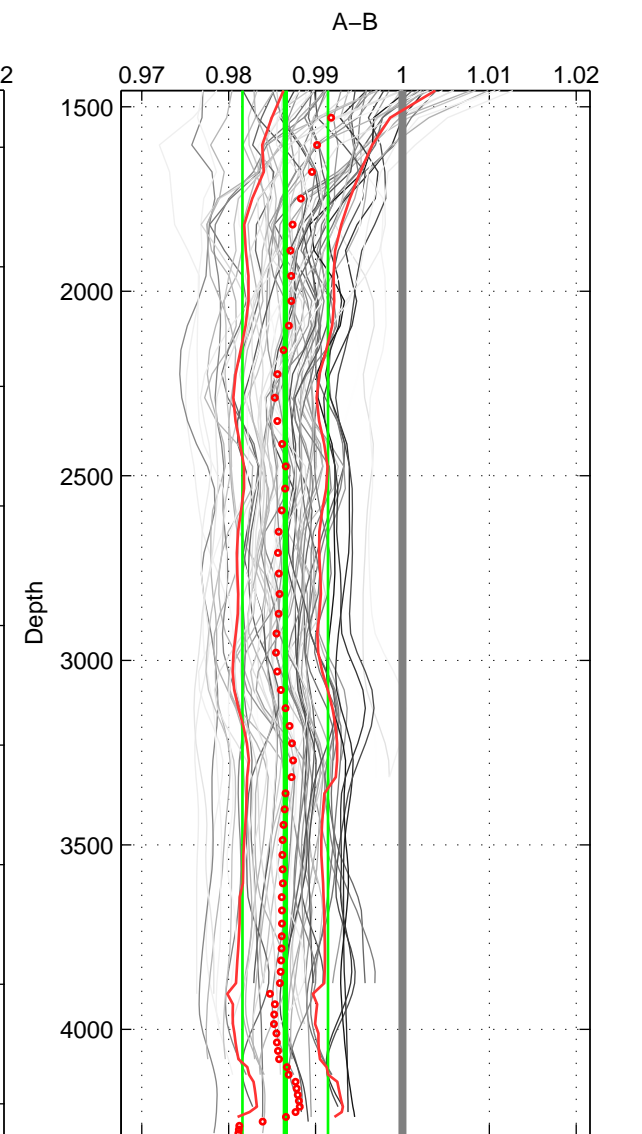

Cruise A (red). Date: Jan 2010 Cruisename: 477-318M20091121

Cruise B (blue). Date: Dec 2007 Cruisename: 614-49NZ20071122

\*\*\* "Favourite" values are means of spaces 1 2 3.

	Offset	O.StDev	Ratio	R.Stdev	Rating
SIGMA:	-0.466	0.183	0.987	0.005	5
THETA:	-0.463	0.183	0.987	0.005	5
DEPTH:	-0.476	0.174	0.987	0.005	5
FAV.:	-0.468	0.180	0.987	0.005	5

Profiles of A: 10  
 Profiles of B: 8  
 Diff profs : 66  
 WMoffset (A-B): -0.46553  
 WMoffset stdev: 0.18346  
 WMratio (A/B): 0.98669  
 WMratio stdev: 0.0052125

Quality (1-5): 5

Profiles of A: 10  
 Profiles of B: 8  
 Diff profs : 66  
 WMoffset (A-B): -0.46296  
 WMoffset stdev: 0.18261  
 WMratio (A/B): 0.98676  
 WMratio stdev: 0.0051994

Quality (1-5): 5

Profiles of A: 10  
 Profiles of B: 8  
 Diff profs : 66  
 WMoffset (A-B): -0.47562  
 WMoffset stdev: 0.17391  
 WMratio (A/B): 0.98651  
 WMratio stdev: 0.0049142

Quality (1-5): 5