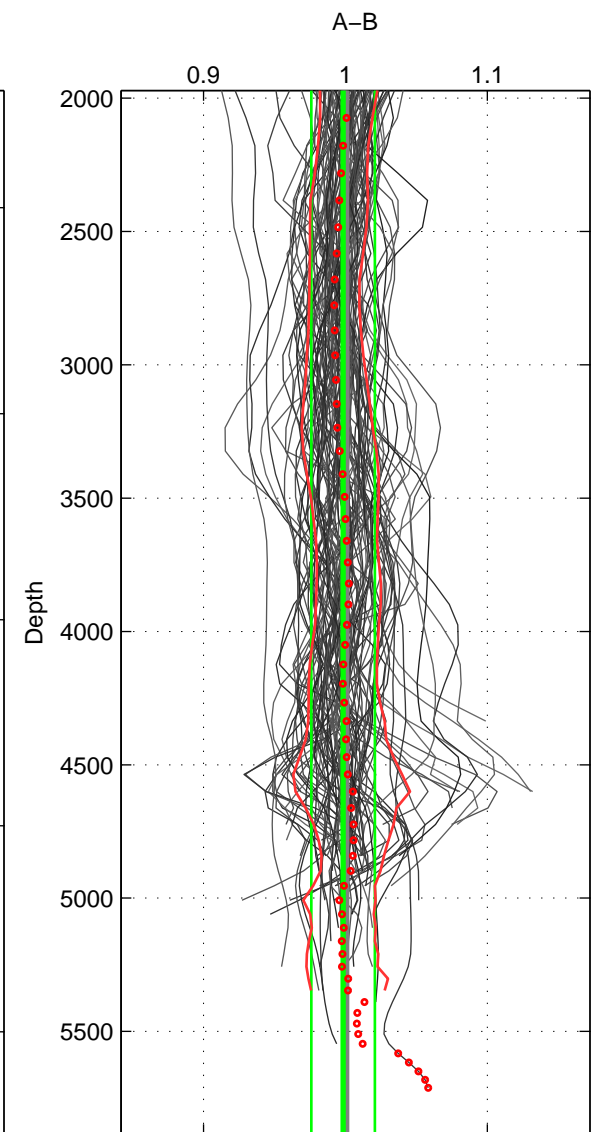

Cruise A (red). Date: May 1983 Cruisename: 240-32OC19830501

Cruise B (blue). Date: May 2012 Cruisename: 246-33AT20120419

\*\*\* "Favourite" values are means of spaces 1 2 3.

	Offset	O.StDev	Ratio	R.Stdev	Rating
SIGMA:	-0.321	0.412	0.983	0.020	5
THETA:	-0.238	0.416	0.988	0.020	5
DEPTH:	-0.040	0.455	0.998	0.022	5
FAV.:	-0.200	0.428	0.990	0.021	5

Profiles of A: 46  
 Profiles of B: 40  
 Diff profs : 96  
 WMoffset (A-B): -0.32093  
 WMoffset stdev: 0.41218  
 WMratio (A/B): 0.98288  
 WMratio stdev: 0.01976

Quality (1-5): 5

Profiles of A: 46  
 Profiles of B: 40  
 Diff profs : 96  
 WMoffset (A-B): -0.23833  
 WMoffset stdev: 0.4164  
 WMratio (A/B): 0.98764  
 WMratio stdev: 0.019808

Quality (1-5): 5

Profiles of A: 46  
 Profiles of B: 40  
 Diff profs : 96  
 WMoffset (A-B): -0.039696  
 WMoffset stdev: 0.45483  
 WMratio (A/B): 0.99835  
 WMratio stdev: 0.022396

Quality (1-5): 5