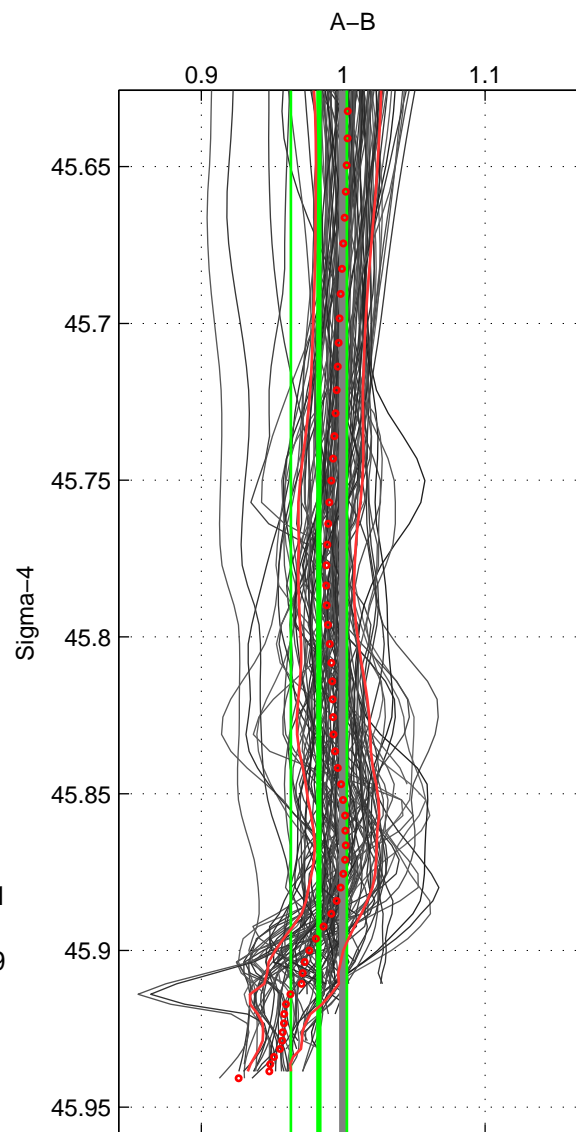

Cruise A (red). Date: May 1983 Cruisename: 240-32OC19830501

Cruise B (blue). Date: May 2012 Cruisename: 246-33AT20120419

\*\*\* "Favourite" values are means of spaces 1 2 3.

	Offset	O.StDev	Ratio	R.Stdev	Rating
SIGMA:	-0.321	0.412	0.983	0.020	5
THETA:	-0.238	0.416	0.988	0.020	5
DEPTH:	-0.040	0.455	0.998	0.022	5
FAV.:	-0.200	0.428	0.990	0.021	5

Profiles of A: 46  
 Profiles of B: 40  
 Diff profs : 96  
 WMoffset (A-B): -0.32093  
 WMoffset stdev: 0.41218  
 WMratio (A/B): 0.98288  
 WMratio stdev: 0.01976

Quality (1-5): 5

Profiles of A: 46  
 Profiles of B: 40  
 Diff profs : 96  
 WMoffset (A-B): -0.23833  
 WMoffset stdev: 0.4164  
 WMratio (A/B): 0.98764  
 WMratio stdev: 0.019808

Quality (1-5): 5

Profiles of A: 46  
 Profiles of B: 40  
 Diff profs : 96  
 WMoffset (A-B): -0.039696  
 WMoffset stdev: 0.45483  
 WMratio (A/B): 0.99835  
 WMratio stdev: 0.022396

Quality (1-5): 5