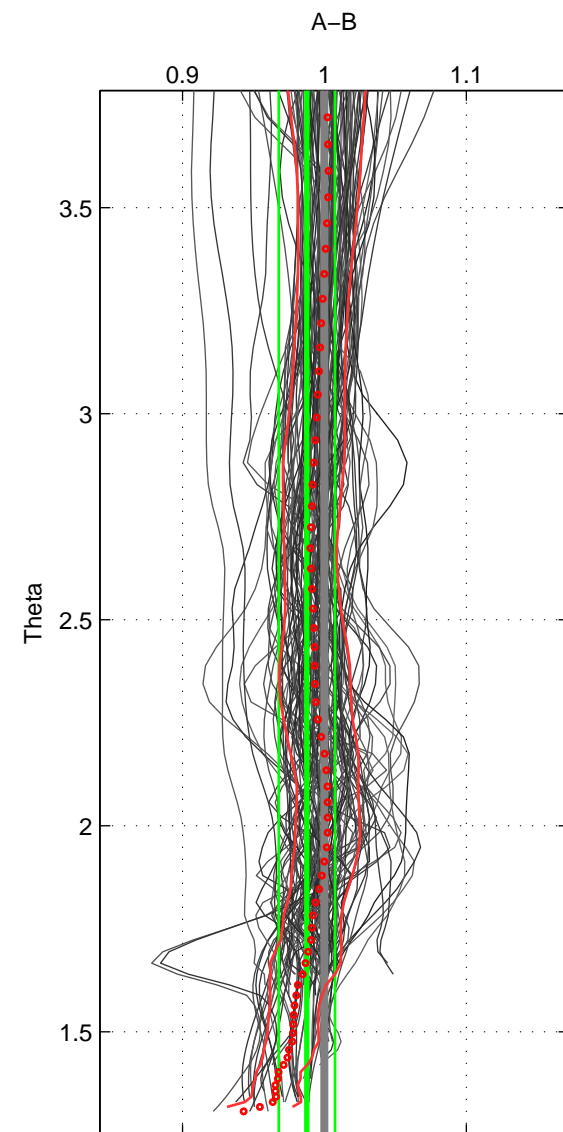

Cruise A (red). Date: May 1983 Cruisename: 240-32OC19830501

Cruise B (blue). Date: May 2012 Cruisename: 246-33AT20120419

\*\*\* "Favourite" values are means of spaces 1 2 3.

	Offset	O.StDev	Ratio	R.Stdev	Rating
SIGMA:	-0.321	0.412	0.983	0.020	5
THETA:	-0.238	0.416	0.988	0.020	5
DEPTH:	-0.040	0.455	0.998	0.022	5
FAV.:	-0.200	0.428	0.990	0.021	5

Profiles of A: 46  
 Profiles of B: 40  
 Diff profs : 96  
 WMoffset (A-B): -0.32093  
 WMoffset stdev: 0.41218  
 WMratio (A/B): 0.98288  
 WMratio stdev: 0.01976

Quality (1-5): 5

Profiles of A: 46  
 Profiles of B: 40  
 Diff profs : 96  
 WMoffset (A-B): -0.23833  
 WMoffset stdev: 0.4164  
 WMratio (A/B): 0.98764  
 WMratio stdev: 0.019808

Quality (1-5): 5

Profiles of A: 46  
 Profiles of B: 40  
 Diff profs : 96  
 WMoffset (A-B): -0.039696  
 WMoffset stdev: 0.45483  
 WMratio (A/B): 0.99835  
 WMratio stdev: 0.022396

Quality (1-5): 5