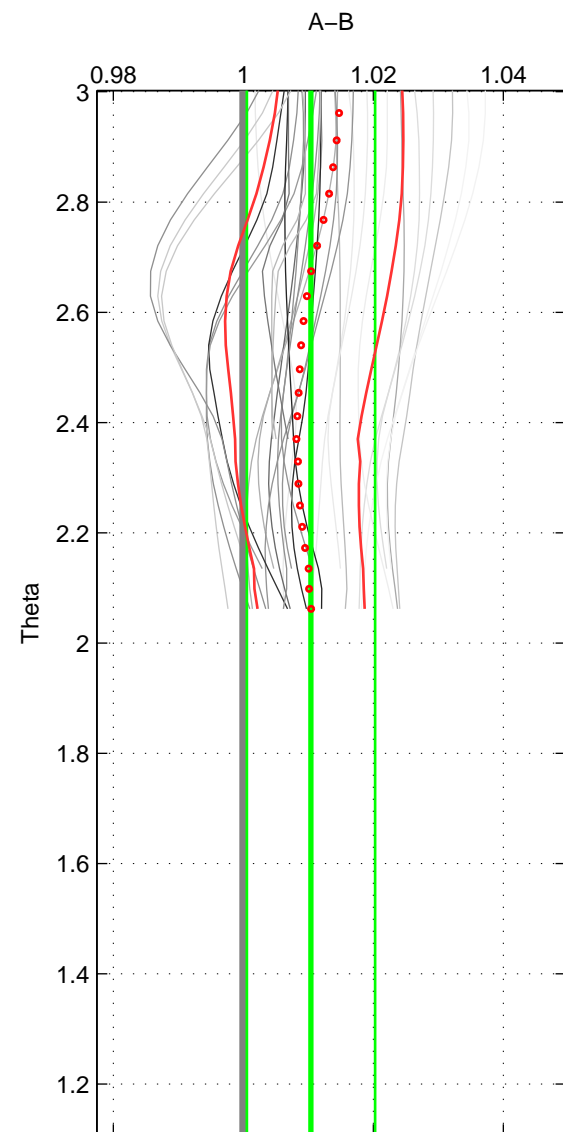

Cruise A (red). Date: Mar 1989 Cruisename: 507-32MW19890206

Cruise B (blue). Date: Apr 2005 Cruisename: 668-49UF20050419

\*\*\* "Favourite" values are means of spaces 1 2.

	Offset	O.StDev	Ratio	R.Stdev	Rating
SIGMA:	0.400	0.380	1.010	0.010	4
THETA:	0.402	0.381	1.010	0.010	4
DEPTH:	0.406	0.071	1.010	0.002	3
FAV.:	0.401	0.380	1.010	0.010	4

Profiles of A: 11  
 Profiles of B: 3  
 Diff profs : 29  
 WMoffset (A-B): 0.39993  
 WMoffset stdev: 0.37998  
 WMratio (A/B): 1.0104  
 WMratio stdev: 0.0098469

Quality (1-5): 4

Profiles of A: 11  
 Profiles of B: 3  
 Diff profs : 29  
 WMoffset (A-B): 0.40172  
 WMoffset stdev: 0.3807  
 WMratio (A/B): 1.0104  
 WMratio stdev: 0.0098644

Quality (1-5): 4

Profiles of A: 11  
 Profiles of B: 3  
 Diff profs : 29  
 WMoffset (A-B): 0.40565  
 WMoffset stdev: 0.071001  
 WMratio (A/B): 1.0105  
 WMratio stdev: 0.0018193

Quality (1-5): 3

Please note that statistics are bad.