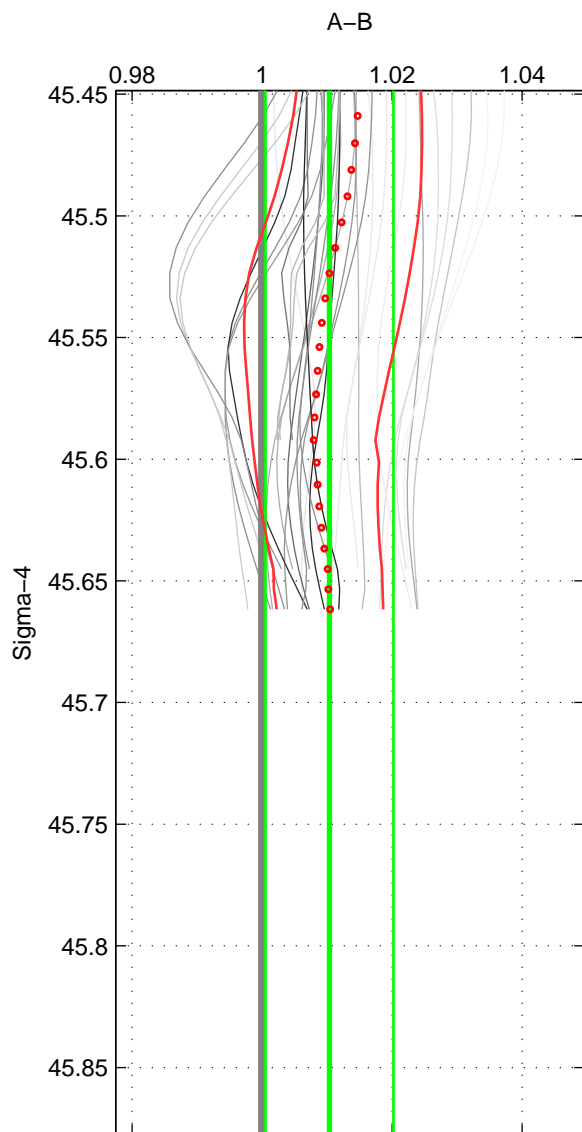

Cruise A (red). Date: Mar 1989 Cruisename: 507-32MW19890206

Cruise B (blue). Date: Apr 2005 Cruisename: 668-49UF20050419

\*\*\* "Favourite" values are means of spaces 1 2.

	Offset	O.StDev	Ratio	R.Stdev	Rating
SIGMA:	0.400	0.380	1.010	0.010	4
THETA:	0.402	0.381	1.010	0.010	4
DEPTH:	0.406	0.071	1.010	0.002	3
FAV.:	0.401	0.380	1.010	0.010	4

Profiles of A: 11  
 Profiles of B: 3  
 Diff profs : 29  
 WMoffset (A-B): 0.39993  
 WMoffset stdev: 0.37998  
 WMratio (A/B): 1.0104  
 WMratio stdev: 0.0098469

Quality (1-5): 4

Profiles of A: 11  
 Profiles of B: 3  
 Diff profs : 29  
 WMoffset (A-B): 0.40172  
 WMoffset stdev: 0.3807  
 WMratio (A/B): 1.0104  
 WMratio stdev: 0.0098644

Quality (1-5): 4

Profiles of A: 11  
 Profiles of B: 3  
 Diff profs : 29  
 WMoffset (A-B): 0.40565  
 WMoffset stdev: 0.071001  
 WMratio (A/B): 1.0105  
 WMratio stdev: 0.0018193

Quality (1-5): 3

Please note that statistics are bad.