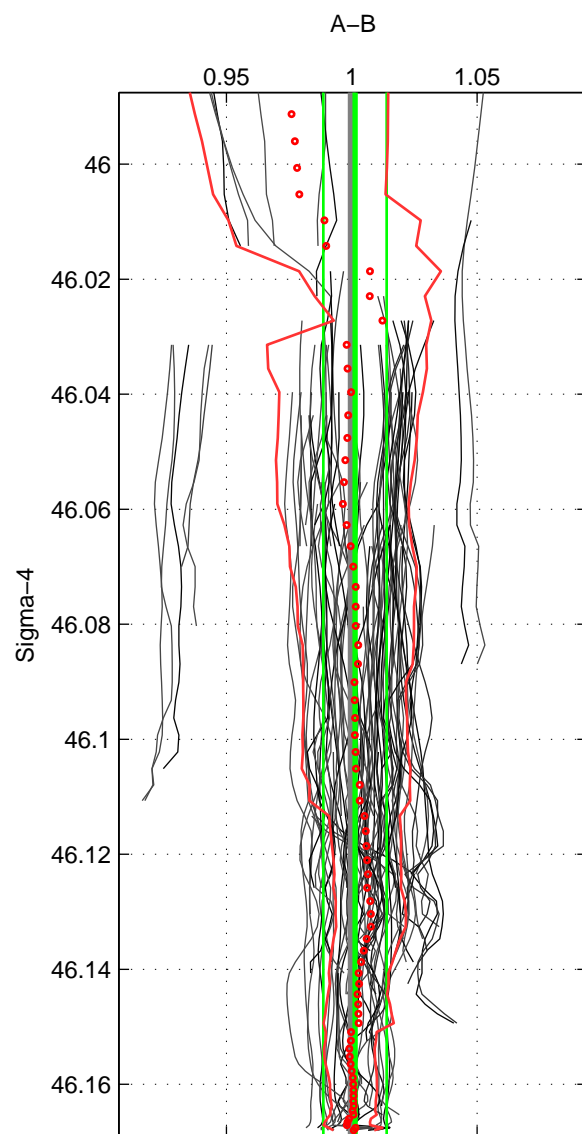

Cruise A (red). Date: Dec 2002 Cruisename: 125-06AQ20021124

Cruise B (blue). Date: Feb 2005 Cruisename: 126-06AQ20050122

\*\*\* "Favourite" values are means of spaces 1 2 3.

	Offset	O.StDev	Ratio	R.Stdev	Rating
SIGMA:	0.040	0.415	1.001	0.013	5
THETA:	0.038	0.418	1.001	0.013	5
DEPTH:	0.035	0.395	1.001	0.012	5
FAV. :	0.038	0.409	1.001	0.012	5

Profiles of A: 32  
 Profiles of B: 34  
 Diff profs : 90  
 WMoffset (A-B): 0.040387  
 WMoffset stdev: 0.41481  
 WMratio (A/B): 1.0013  
 WMratio stdev: 0.012599

Quality (1-5): 5

Profiles of A: 32  
 Profiles of B: 34  
 Diff profs : 90  
 WMoffset (A-B): 0.038078  
 WMoffset stdev: 0.41828  
 WMratio (A/B): 1.0012  
 WMratio stdev: 0.012713

Quality (1-5): 5

Profiles of A: 32  
 Profiles of B: 34  
 Diff profs : 90  
 WMoffset (A-B): 0.034546  
 WMoffset stdev: 0.39483  
 WMratio (A/B): 1.0011  
 WMratio stdev: 0.012018

Quality (1-5): 5