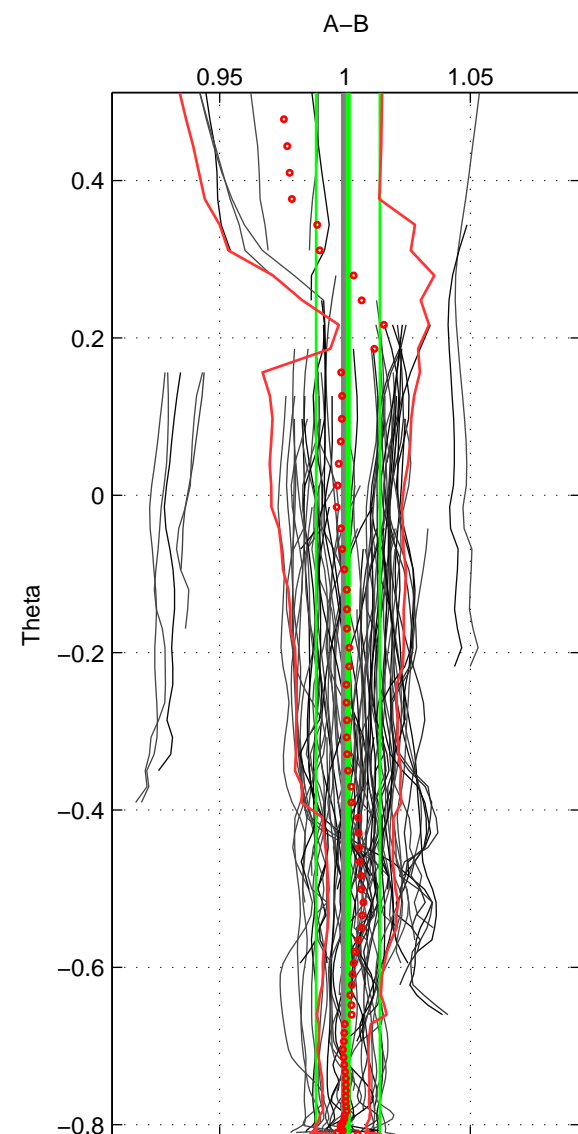

Cruise A (red). Date: Dec 2002 Cruisename: 125-06AQ20021124

Cruise B (blue). Date: Feb 2005 Cruisename: 126-06AQ20050122

\*\*\* "Favourite" values are means of spaces 1 2 3.

	Offset	O.StDev	Ratio	R.Stdev	Rating
SIGMA:	0.040	0.415	1.001	0.013	5
THETA:	0.038	0.418	1.001	0.013	5
DEPTH:	0.035	0.395	1.001	0.012	5
FAV. :	0.038	0.409	1.001	0.012	5

Profiles of A: 32  
 Profiles of B: 34  
 Diff profs : 90  
 WMoffset (A-B): 0.040387  
 WMoffset stdev: 0.41481  
 WMratio (A/B): 1.0013  
 WMratio stdev: 0.012599

Quality (1-5): 5

Profiles of A: 32  
 Profiles of B: 34  
 Diff profs : 90  
 WMoffset (A-B): 0.038078  
 WMoffset stdev: 0.41828  
 WMratio (A/B): 1.0012  
 WMratio stdev: 0.012713

Quality (1-5): 5

Profiles of A: 32  
 Profiles of B: 34  
 Diff profs : 90  
 WMoffset (A-B): 0.034546  
 WMoffset stdev: 0.39483  
 WMratio (A/B): 1.0011  
 WMratio stdev: 0.012018

Quality (1-5): 5