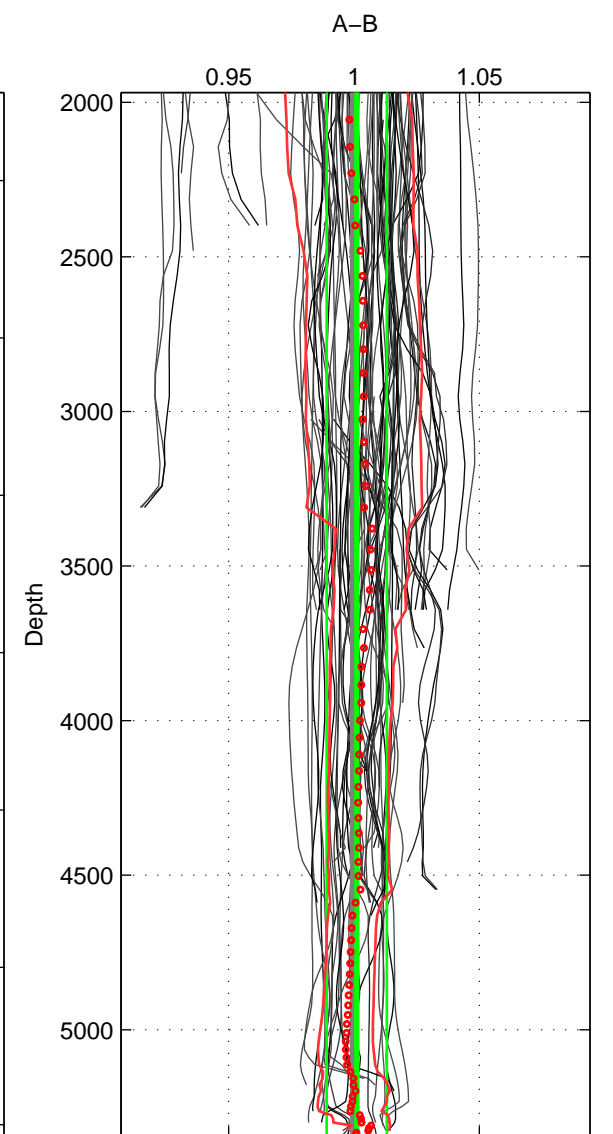

Cruise A (red). Date: Dec 2002 Cruisename: 125-06AQ20021124

Cruise B (blue). Date: Feb 2005 Cruisename: 126-06AQ20050122

\*\*\* "Favourite" values are means of spaces 1 2 3.

	Offset	O.StDev	Ratio	R.Stdev	Rating
SIGMA:	0.040	0.415	1.001	0.013	5
THETA:	0.038	0.418	1.001	0.013	5
DEPTH:	0.035	0.395	1.001	0.012	5
FAV. :	0.038	0.409	1.001	0.012	5

Profiles of A: 32  
 Profiles of B: 34  
 Diff profs : 90  
 WMoffset (A-B): 0.040387  
 WMoffset stdev: 0.41481  
 WMratio (A/B): 1.0013  
 WMratio stdev: 0.012599

Quality (1-5): 5

Profiles of A: 32  
 Profiles of B: 34  
 Diff profs : 90  
 WMoffset (A-B): 0.038078  
 WMoffset stdev: 0.41828  
 WMratio (A/B): 1.0012  
 WMratio stdev: 0.012713

Quality (1-5): 5

Profiles of A: 32  
 Profiles of B: 34  
 Diff profs : 90  
 WMoffset (A-B): 0.034546  
 WMoffset stdev: 0.39483  
 WMratio (A/B): 1.0011  
 WMratio stdev: 0.012018

Quality (1-5): 5