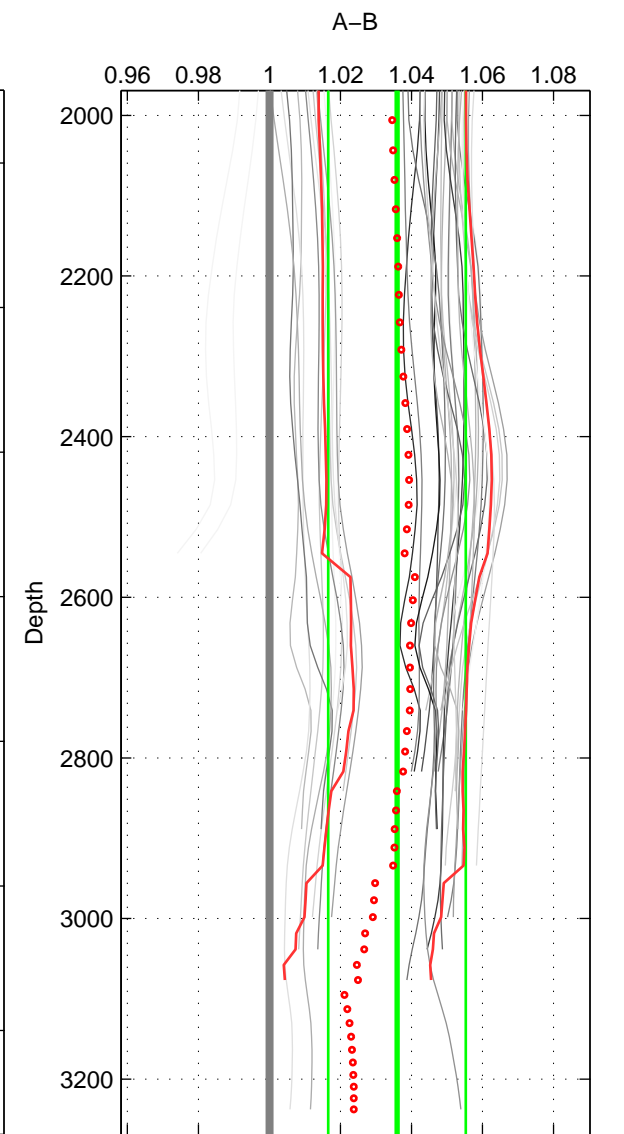

Cruise A (red). Date: Aug 1994 Cruisename: 90-58JH19940723

Cruise B (blue). Date: Nov 1996 Cruisename: 95-58JH19961030

*** "Favourite" values are means of spaces 1 2 3.

	Offset	O.StDev	Ratio	R.Stdev	Rating
SIGMA:	0.467	0.280	1.031	0.019	4
THETA:	0.476	0.280	1.032	0.019	4
DEPTH:	0.534	0.288	1.036	0.019	4
FAV.:	0.492	0.283	1.033	0.019	4

Profiles of A: 7
 Profiles of B: 8
 Diff profs: 45
 WMoffset (A-B): 0.46699
 WMoffset stdev: 0.27954
 WMratio (A/B): 1.0315
 WMratio stdev: 0.018844

Quality (1-5): 4

Profiles of A: 7
 Profiles of B: 8
 Diff profs: 45
 WMoffset (A-B): 0.4758
 WMoffset stdev: 0.28047
 WMratio (A/B): 1.0321
 WMratio stdev: 0.018939

Quality (1-5): 4

Profiles of A: 7
 Profiles of B: 8
 Diff profs: 45
 WMoffset (A-B): 0.53421
 WMoffset stdev: 0.28757
 WMratio (A/B): 1.0359
 WMratio stdev: 0.019361

Quality (1-5): 4