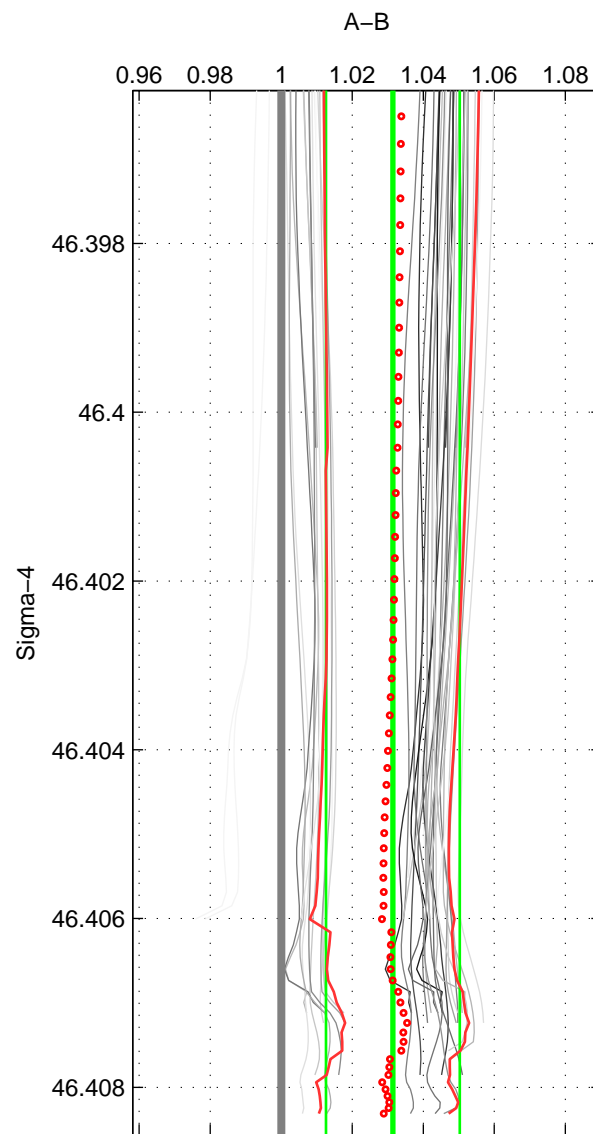

Cruise A (red). Date: Aug 1994 Cruisename: 90-58JH19940723

Cruise B (blue). Date: Nov 1996 Cruisename: 95-58JH19961030

*** "Favourite" values are means of spaces 1 2 3.

	Offset	O.StDev	Ratio	R.Stdev	Rating
SIGMA:	0.467	0.280	1.031	0.019	4
THETA:	0.476	0.280	1.032	0.019	4
DEPTH:	0.534	0.288	1.036	0.019	4
FAV.:	0.492	0.283	1.033	0.019	4

Profiles of A: 7
 Profiles of B: 8
 Diff profs: 45
 WMoffset (A-B): 0.46699
 WMoffset stdev: 0.27954
 WMratio (A/B): 1.0315
 WMratio stdev: 0.018844

Quality (1-5): 4

Profiles of A: 7
 Profiles of B: 8
 Diff profs: 45
 WMoffset (A-B): 0.4758
 WMoffset stdev: 0.28047
 WMratio (A/B): 1.0321
 WMratio stdev: 0.018939

Quality (1-5): 4

Profiles of A: 7
 Profiles of B: 8
 Diff profs: 45
 WMoffset (A-B): 0.53421
 WMoffset stdev: 0.28757
 WMratio (A/B): 1.0359
 WMratio stdev: 0.019361

Quality (1-5): 4