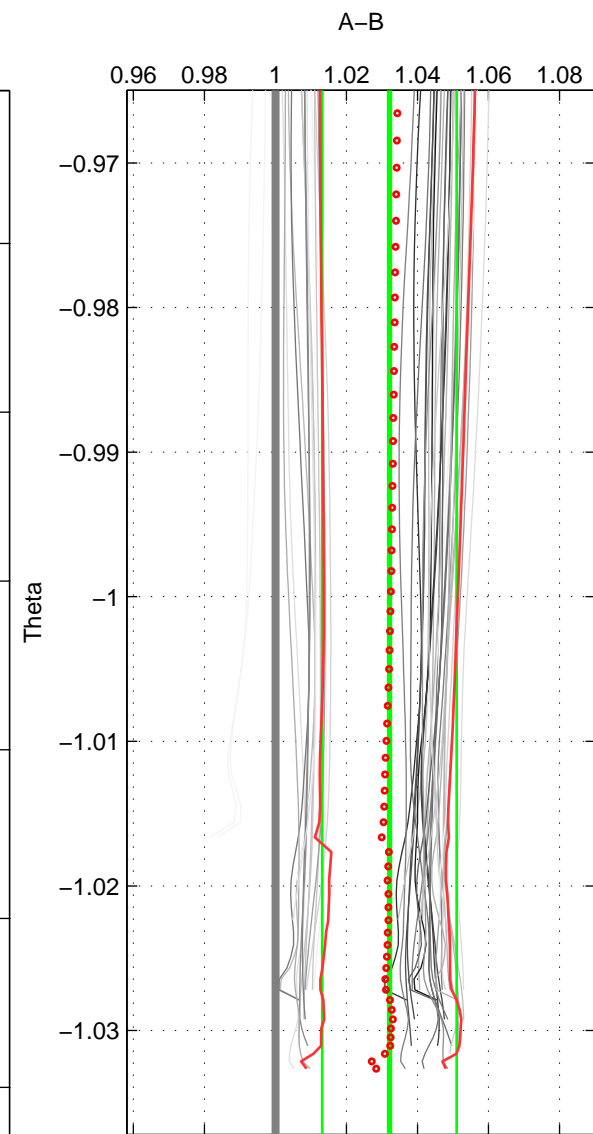

Cruise A (red). Date: Aug 1994 Cruisename: 90-58JH19940723

Cruise B (blue). Date: Nov 1996 Cruisename: 95-58JH19961030

*** "Favourite" values are means of spaces 1 2 3.

	Offset	O.StDev	Ratio	R.Stdev	Rating
SIGMA:	0.467	0.280	1.031	0.019	4
THETA:	0.476	0.280	1.032	0.019	4
DEPTH:	0.534	0.288	1.036	0.019	4
FAV.:	0.492	0.283	1.033	0.019	4

Profiles of A: 7
 Profiles of B: 8
 Diff profs: 45
 WMoffset (A-B): 0.46699
 WMoffset stdev: 0.27954
 WMratio (A/B): 1.0315
 WMratio stdev: 0.018844

Quality (1-5): 4

Profiles of A: 7
 Profiles of B: 8
 Diff profs: 45
 WMoffset (A-B): 0.4758
 WMoffset stdev: 0.28047
 WMratio (A/B): 1.0321
 WMratio stdev: 0.018939

Quality (1-5): 4

Profiles of A: 7
 Profiles of B: 8
 Diff profs: 45
 WMoffset (A-B): 0.53421
 WMoffset stdev: 0.28757
 WMratio (A/B): 1.0359
 WMratio stdev: 0.019361

Quality (1-5): 4