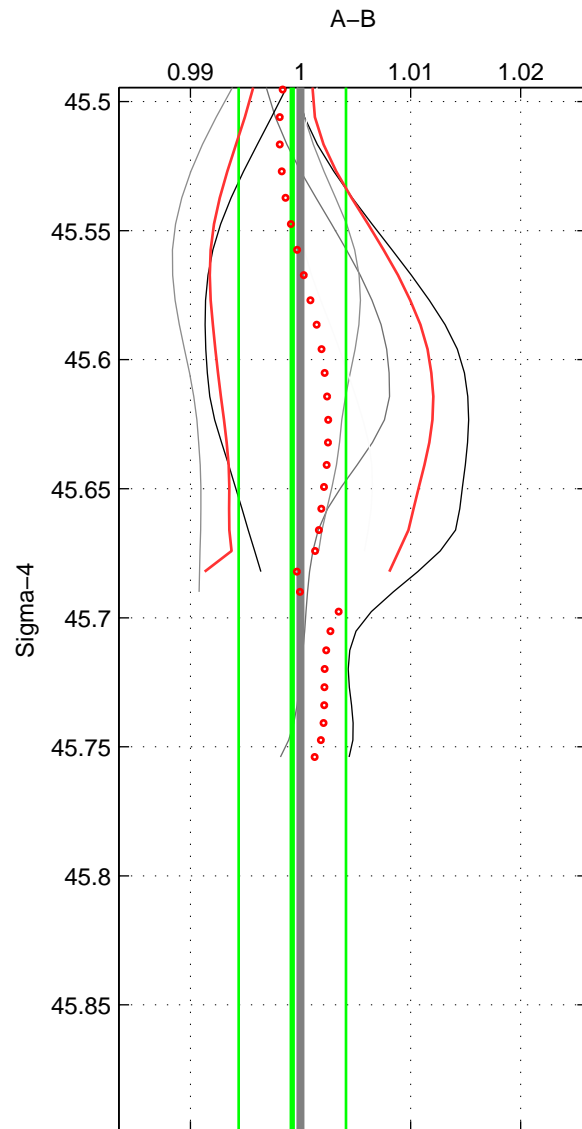

Cruise A (red). Date: Mar 2007 Cruisename: 610-49NZ20070216

Cruise B (blue). Date: Jul 2005 Cruisename: 669-49UF20050615

\*\*\* "Favourite" values are means of spaces 1 2.

	Offset	O.StDev	Ratio	R.Stdev	Rating
SIGMA:	-0.032	0.203	0.999	0.005	4
THETA:	0.029	0.187	1.001	0.005	4
DEPTH:	-0.000	0.121	1.000	0.003	3
FAV. :	-0.001	0.195	1.000	0.005	4

Profiles of A: 4  
 Profiles of B: 5  
 Diff profs : 6  
 WMoffset (A-B): -0.031704  
 WMoffset stdev: 0.20279  
 WMratio (A/B): 0.99925  
 WMratio stdev: 0.0048749

Quality (1-5): 4

Profiles of A: 4  
 Profiles of B: 5  
 Diff profs : 6  
 WMoffset (A-B): 0.028949  
 WMoffset stdev: 0.1866  
 WMratio (A/B): 1.0008  
 WMratio stdev: 0.0045161

Quality (1-5): 4

Profiles of A: 4  
 Profiles of B: 5  
 Diff profs : 6  
 WMoffset (A-B): -2.7316e-05  
 WMoffset stdev: 0.12147  
 WMratio (A/B): 1.0002  
 WMratio stdev: 0.0030272

Quality (1-5): 3

Please note that statistics are bad.