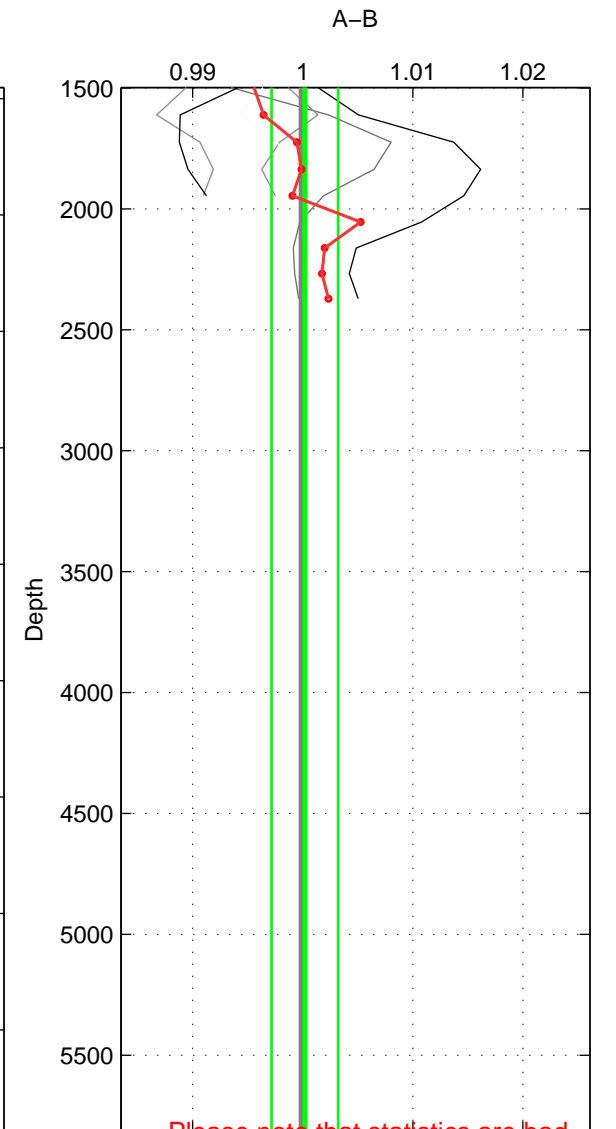

Cruise A (red). Date: Mar 2007 Cruisename: 610-49NZ20070216

Cruise B (blue). Date: Jul 2005 Cruisename: 669-49UF20050615

\*\*\* "Favourite" values are means of spaces 1 2.

	Offset	O.StDev	Ratio	R.Stdev	Rating
SIGMA:	-0.032	0.203	0.999	0.005	4
THETA:	0.029	0.187	1.001	0.005	4
DEPTH:	-0.000	0.121	1.000	0.003	3
FAV. :	-0.001	0.195	1.000	0.005	4

Profiles of A: 4  
 Profiles of B: 5  
 Diff profs : 6  
 WMoffset (A-B): -0.031704  
 WMoffset stdev: 0.20279  
 WMratio (A/B): 0.99925  
 WMratio stdev: 0.0048749

Quality (1-5): 4

Profiles of A: 4  
 Profiles of B: 5  
 Diff profs : 6  
 WMoffset (A-B): 0.028949  
 WMoffset stdev: 0.1866  
 WMratio (A/B): 1.0008  
 WMratio stdev: 0.0045161

Quality (1-5): 4

Profiles of A: 4  
 Profiles of B: 5  
 Diff profs : 6  
 WMoffset (A-B): -2.7316e-05  
 WMoffset stdev: 0.12147  
 WMratio (A/B): 1.0002  
 WMratio stdev: 0.0030272

Quality (1-5): 3

Please note that statistics are bad.