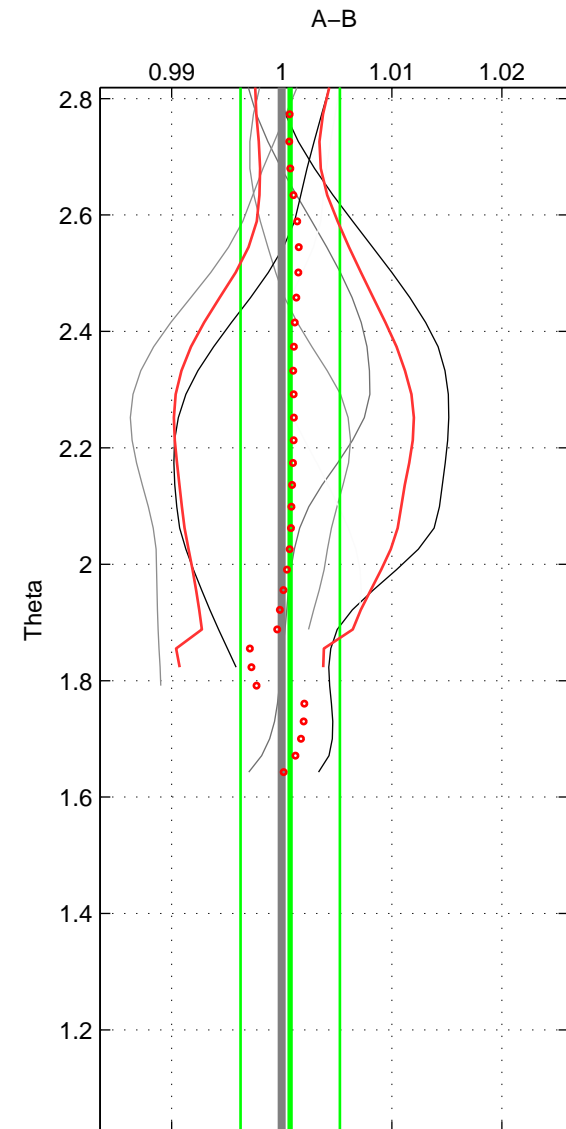

Cruise A (red). Date: Mar 2007 Cruisename: 610-49NZ20070216

Cruise B (blue). Date: Jul 2005 Cruisename: 669-49UF20050615

\*\*\* "Favourite" values are means of spaces 1 2.

	Offset	O.StDev	Ratio	R.Stdev	Rating
SIGMA:	-0.032	0.203	0.999	0.005	4
THETA:	0.029	0.187	1.001	0.005	4
DEPTH:	-0.000	0.121	1.000	0.003	3
FAV. :	-0.001	0.195	1.000	0.005	4

Profiles of A: 4  
 Profiles of B: 5  
 Diff profs : 6  
 WMoffset (A-B): -0.031704  
 WMoffset stdev: 0.20279  
 WMratio (A/B): 0.99925  
 WMratio stdev: 0.0048749

Quality (1-5): 4

Profiles of A: 4  
 Profiles of B: 5  
 Diff profs : 6  
 WMoffset (A-B): 0.028949  
 WMoffset stdev: 0.1866  
 WMratio (A/B): 1.0008  
 WMratio stdev: 0.0045161

Quality (1-5): 4

Profiles of A: 4  
 Profiles of B: 5  
 Diff profs : 6  
 WMoffset (A-B): -2.7316e-05  
 WMoffset stdev: 0.12147  
 WMratio (A/B): 1.0002  
 WMratio stdev: 0.0030272

Quality (1-5): 3

Please note that statistics are bad.