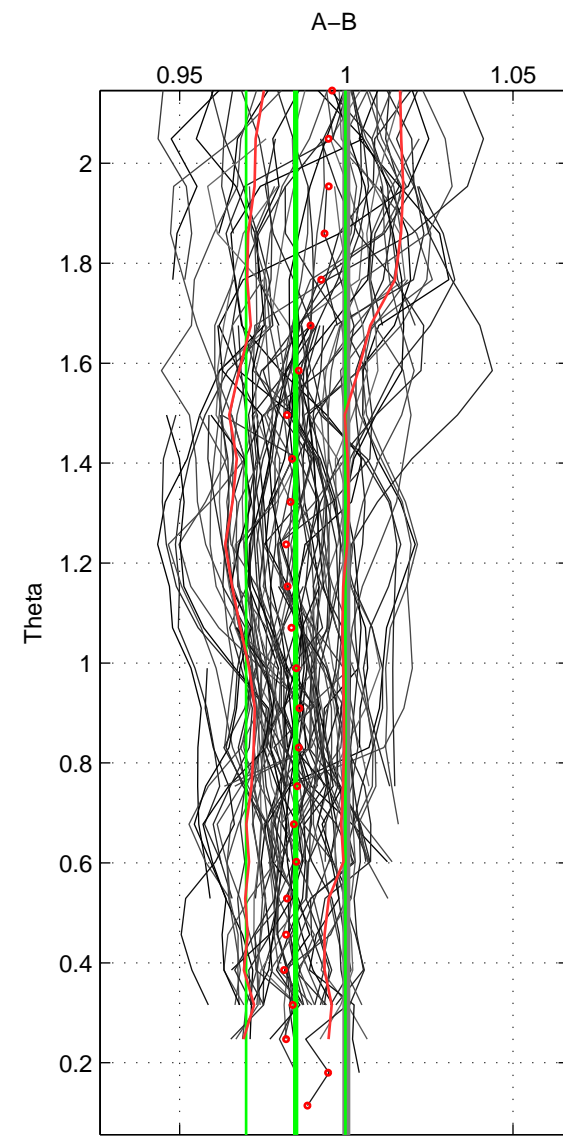

Cruise A (red). Date: Feb 1990 Cruisename: 138-06MT19900123

Cruise B (blue). Date: Feb 2009 Cruisename: 300-740H20090203

\*\*\* "Favourite" values are means of spaces 1 3.

	Offset	O.StDev	Ratio	R.Stdev	Rating
SIGMA:	-0.481	0.501	0.986	0.015	5
THETA:	-0.509	0.500	0.985	0.015	4
DEPTH:	-0.442	0.437	0.987	0.013	5
FAV. :	-0.461	0.469	0.986	0.014	5

Profiles of A: 17  
 Profiles of B: 33  
 Diff profs : 100  
 WMoffset (A-B): -0.48069  
 WMoffset stdev: 0.50097  
 WMratio (A/B): 0.98569  
 WMratio stdev: 0.014929

Quality (1-5): 5

Profiles of A: 17  
 Profiles of B: 33  
 Diff profs : 100  
 WMoffset (A-B): -0.509  
 WMoffset stdev: 0.50031  
 WMratio (A/B): 0.98482  
 WMratio stdev: 0.014921

Quality (1-5): 4

Profiles of A: 17  
 Profiles of B: 33  
 Diff profs : 100  
 WMoffset (A-B): -0.44158  
 WMoffset stdev: 0.43657  
 WMratio (A/B): 0.98685  
 WMratio stdev: 0.012939

Quality (1-5): 5