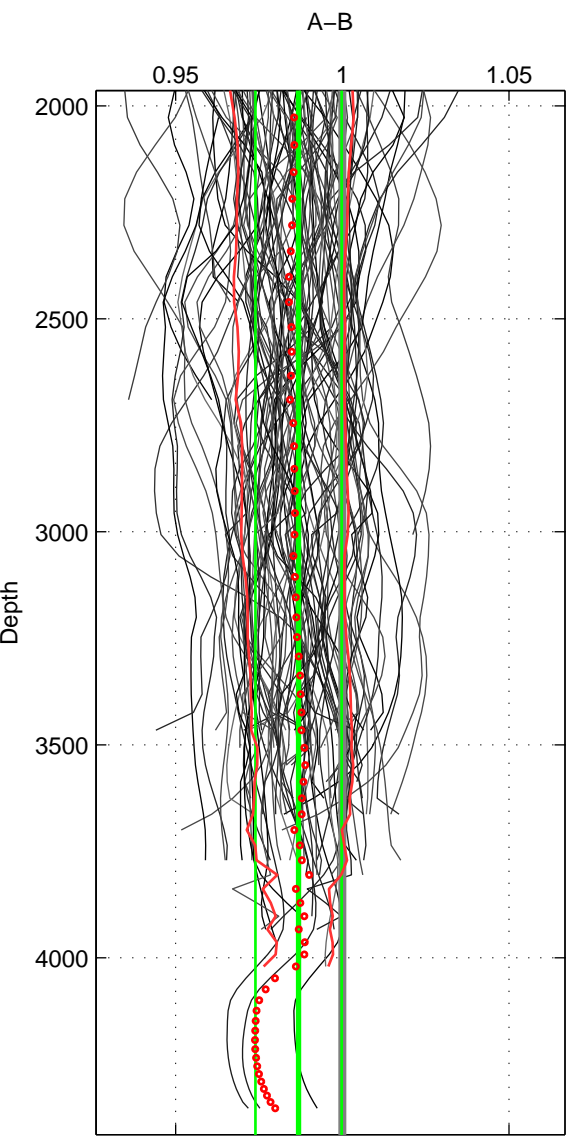

Cruise A (red). Date: Feb 1990 Cruisename: 138-06MT19900123

Cruise B (blue). Date: Feb 2009 Cruisename: 300-740H20090203

\*\*\* "Favourite" values are means of spaces 1 3.

	Offset	O.StDev	Ratio	R.Stdev	Rating
SIGMA:	-0.481	0.501	0.986	0.015	5
THETA:	-0.509	0.500	0.985	0.015	4
DEPTH:	-0.442	0.437	0.987	0.013	5
FAV. :	-0.461	0.469	0.986	0.014	5

Profiles of A: 17  
 Profiles of B: 33  
 Diff profs : 100  
 WMoffset (A-B): -0.48069  
 WMoffset stdev: 0.50097  
 WMratio (A/B): 0.98569  
 WMratio stdev: 0.014929

Quality (1-5): 5

Profiles of A: 17  
 Profiles of B: 33  
 Diff profs : 100  
 WMoffset (A-B): -0.509  
 WMoffset stdev: 0.50031  
 WMratio (A/B): 0.98482  
 WMratio stdev: 0.014921

Quality (1-5): 4

Profiles of A: 17  
 Profiles of B: 33  
 Diff profs : 100  
 WMoffset (A-B): -0.44158  
 WMoffset stdev: 0.43657  
 WMratio (A/B): 0.98685  
 WMratio stdev: 0.012939

Quality (1-5): 5