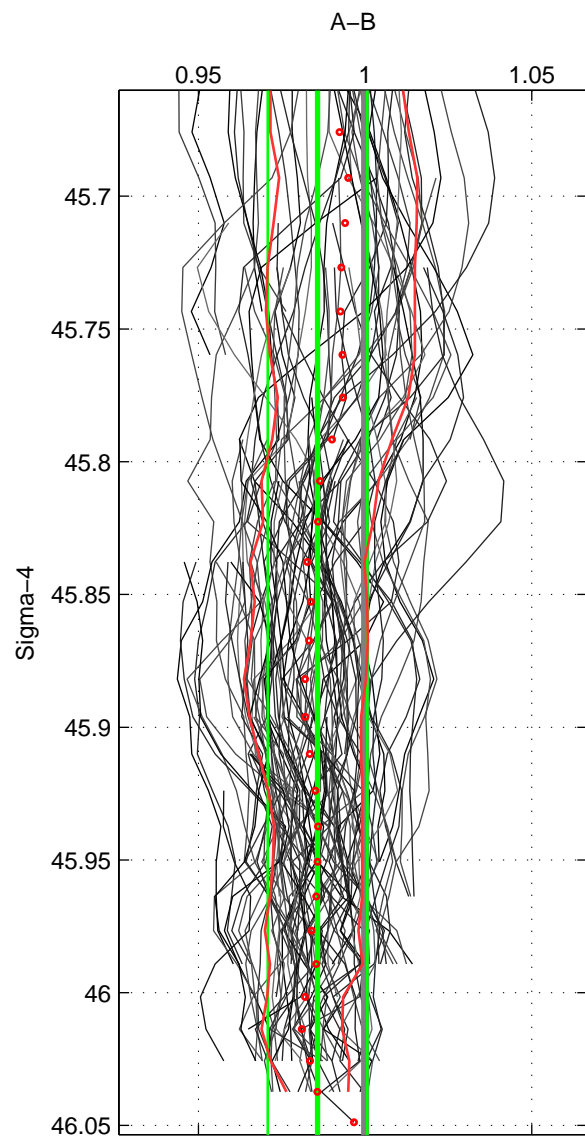

Cruise A (red). Date: Feb 1990 Cruisename: 138-06MT19900123

Cruise B (blue). Date: Feb 2009 Cruisename: 300-740H20090203

\*\*\* "Favourite" values are means of spaces 1 3.

	Offset	O.StDev	Ratio	R.Stdev	Rating
SIGMA:	-0.481	0.501	0.986	0.015	5
THETA:	-0.509	0.500	0.985	0.015	4
DEPTH:	-0.442	0.437	0.987	0.013	5
FAV. :	-0.461	0.469	0.986	0.014	5

Profiles of A: 17  
 Profiles of B: 33  
 Diff profs : 100  
 WMoffset (A-B): -0.48069  
 WMoffset stdev: 0.50097  
 WMratio (A/B): 0.98569  
 WMratio stdev: 0.014929

Quality (1-5): 5

Profiles of A: 17  
 Profiles of B: 33  
 Diff profs : 100  
 WMoffset (A-B): -0.509  
 WMoffset stdev: 0.50031  
 WMratio (A/B): 0.98482  
 WMratio stdev: 0.014921

Quality (1-5): 4

Profiles of A: 17  
 Profiles of B: 33  
 Diff profs : 100  
 WMoffset (A-B): -0.44158  
 WMoffset stdev: 0.43657  
 WMratio (A/B): 0.98685  
 WMratio stdev: 0.012939

Quality (1-5): 5