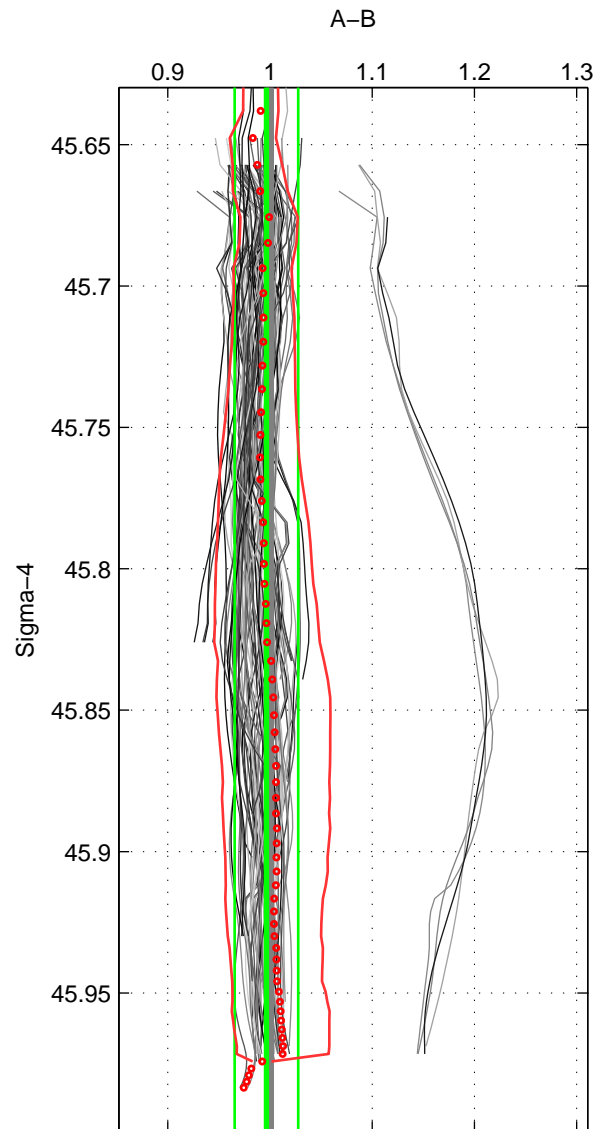

Cruise A (red). Date: Jul 1997 Cruisename: 154-06MT19970707

Cruise B (blue). Date: May 2010 Cruisename: 201-18HU20100513

*** "Favourite" values are means of spaces 1 2 3.

	Offset	O.StDev	Ratio	R.Stdev	Rating
SIGMA:	-0.056	0.438	0.996	0.031	5
THETA:	0.028	0.357	1.003	0.024	5
DEPTH:	0.079	0.368	1.005	0.026	5
FAV.:	0.017	0.388	1.001	0.027	5

Profiles of A: 16
 Profiles of B: 18
 Diff profs : 94
 WMoffset (A-B): -0.056343
 WMoffset stdev: 0.43778
 WMratio (A/B): 0.99644
 WMratio stdev: 0.031067

Quality (1-5): 5

Profiles of A: 16
 Profiles of B: 18
 Diff profs : 92
 WMoffset (A-B): 0.027983
 WMoffset stdev: 0.35707
 WMratio (A/B): 1.0025
 WMratio stdev: 0.02439

Quality (1-5): 5

Profiles of A: 16
 Profiles of B: 18
 Diff profs : 94
 WMoffset (A-B): 0.078737
 WMoffset stdev: 0.36805
 WMratio (A/B): 1.0054
 WMratio stdev: 0.026082

Quality (1-5): 5