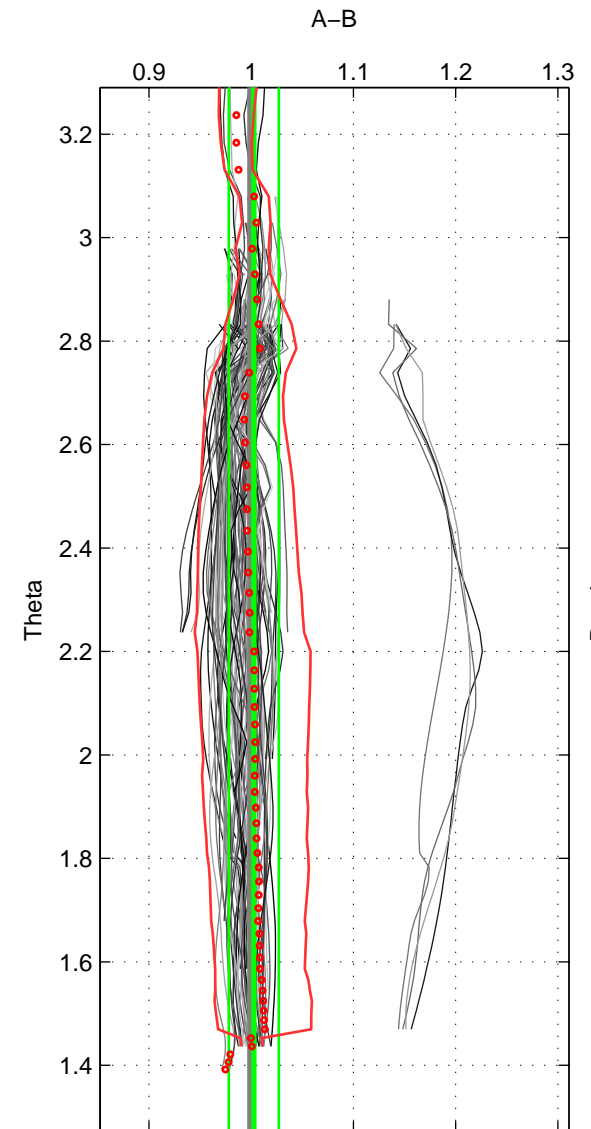

Cruise A (red). Date: Jul 1997 Cruisename: 154-06MT19970707

Cruise B (blue). Date: May 2010 Cruisename: 201-18HU20100513

*** "Favourite" values are means of spaces 1 2 3.

	Offset	O.StDev	Ratio	R.Stdev	Rating
SIGMA:	-0.056	0.438	0.996	0.031	5
THETA:	0.028	0.357	1.003	0.024	5
DEPTH:	0.079	0.368	1.005	0.026	5
FAV.:	0.017	0.388	1.001	0.027	5

Profiles of A: 16
 Profiles of B: 18
 Diff profs : 94
 WMoffset (A-B): -0.056343
 WMoffset stdev: 0.43778
 WMratio (A/B): 0.99644
 WMratio stdev: 0.031067

Quality (1-5): 5

Profiles of A: 16
 Profiles of B: 18
 Diff profs : 92
 WMoffset (A-B): 0.027983
 WMoffset stdev: 0.35707
 WMratio (A/B): 1.0025
 WMratio stdev: 0.02439

Quality (1-5): 5

Profiles of A: 16
 Profiles of B: 18
 Diff profs : 94
 WMoffset (A-B): 0.078737
 WMoffset stdev: 0.36805
 WMratio (A/B): 1.0054
 WMratio stdev: 0.026082

Quality (1-5): 5