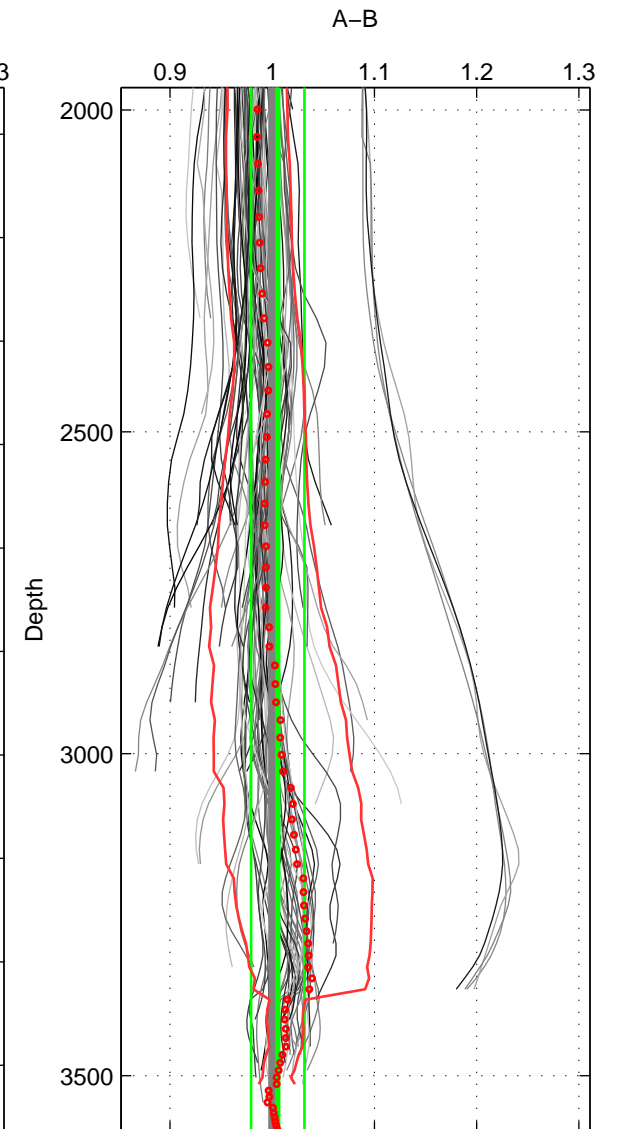

Cruise A (red). Date: Jul 1997 Cruisename: 154-06MT19970707

Cruise B (blue). Date: May 2010 Cruisename: 201-18HU20100513

*** "Favourite" values are means of spaces 1 2 3.

	Offset	O.StDev	Ratio	R.Stdev	Rating
SIGMA:	-0.056	0.438	0.996	0.031	5
THETA:	0.028	0.357	1.003	0.024	5
DEPTH:	0.079	0.368	1.005	0.026	5
FAV.:	0.017	0.388	1.001	0.027	5

Profiles of A: 16
 Profiles of B: 18
 Diff profs : 94
 WMoffset (A-B): -0.056343
 WMoffset stdev: 0.43778
 WMratio (A/B): 0.99644
 WMratio stdev: 0.031067

Quality (1-5): 5

Profiles of A: 16
 Profiles of B: 18
 Diff profs : 92
 WMoffset (A-B): 0.027983
 WMoffset stdev: 0.35707
 WMratio (A/B): 1.0025
 WMratio stdev: 0.02439

Quality (1-5): 5

Profiles of A: 16
 Profiles of B: 18
 Diff profs : 94
 WMoffset (A-B): 0.078737
 WMoffset stdev: 0.36805
 WMratio (A/B): 1.0054
 WMratio stdev: 0.026082

Quality (1-5): 5