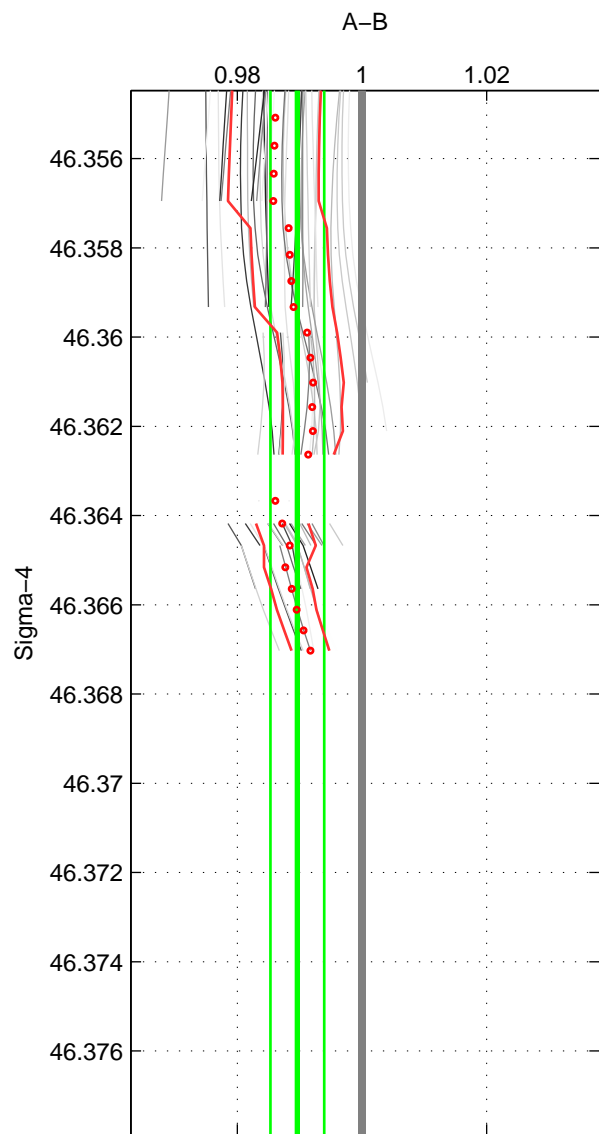

Cruise A (red). Date: Sep 2004 Cruisename: 68-49NZ20040901
 Cruise B (blue). Date: Sep 2005 Cruisename: 110-77DN20050819

*** "Favourite" values are means of spaces 2 3.

	Offset	O.StDev	Ratio	R.Stdev	Rating
SIGMA:	-0.151	0.063	0.990	0.004	4
THETA:	0.045	0.050	1.003	0.003	5
DEPTH:	-0.030	0.052	0.998	0.004	5
FAV.:	0.007	0.051	1.001	0.003	5

Profiles of A: 13
 Profiles of B: 5
 Diff profs : 38
 WMoffset (A-B): -0.15117
 WMoffset stdev: 0.063001
 WMratio (A/B): 0.98962
 WMratio stdev: 0.0043153

Quality (1-5): 4

Profiles of A: 13
 Profiles of B: 5
 Diff profs : 38
 WMoffset (A-B): 0.045209
 WMoffset stdev: 0.049855
 WMratio (A/B): 1.0031
 WMratio stdev: 0.0034323

Quality (1-5): 5

Profiles of A: 13
 Profiles of B: 5
 Diff profs : 38
 WMoffset (A-B): -0.030309
 WMoffset stdev: 0.051794
 WMratio (A/B): 0.99793
 WMratio stdev: 0.0035376

Quality (1-5): 5