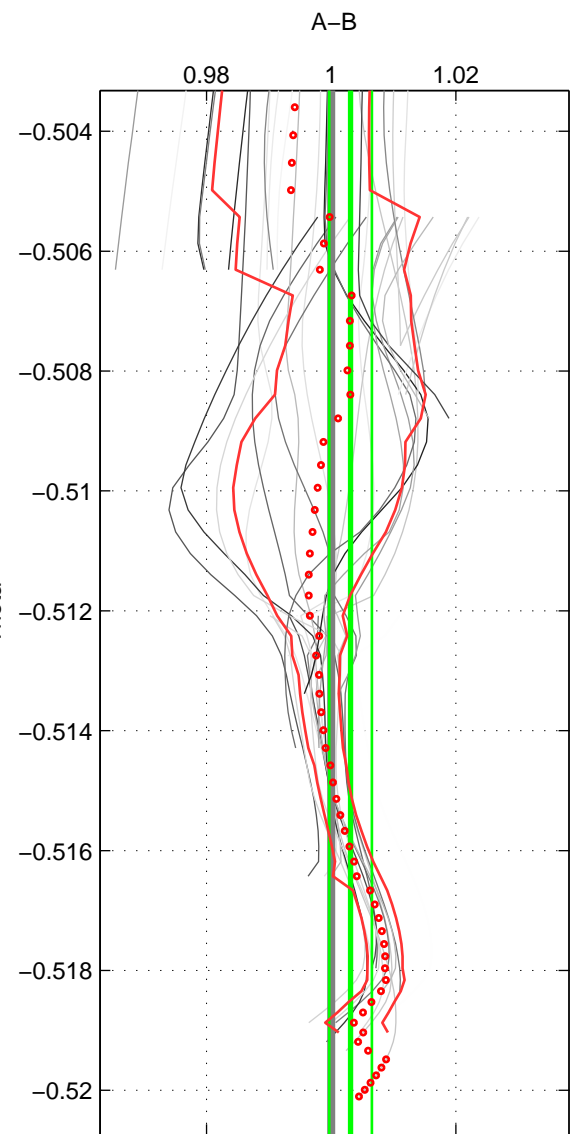

Cruise A (red). Date: Sep 2004 Cruisename: 68-49NZ20040901
 Cruise B (blue). Date: Sep 2005 Cruisename: 110-77DN20050819

*** "Favourite" values are means of spaces 2 3.

	Offset	O.StDev	Ratio	R.Stdev	Rating
SIGMA:	-0.151	0.063	0.990	0.004	4
THETA:	0.045	0.050	1.003	0.003	5
DEPTH:	-0.030	0.052	0.998	0.004	5
FAV.:	0.007	0.051	1.001	0.003	5

Profiles of A: 13
 Profiles of B: 5
 Diff profs : 38
 WMoffset (A-B): -0.15117
 WMoffset stdev: 0.063001
 WMratio (A/B): 0.98962
 WMratio stdev: 0.0043153

Quality (1-5): 4

Profiles of A: 13
 Profiles of B: 5
 Diff profs : 38
 WMoffset (A-B): 0.045209
 WMoffset stdev: 0.049855
 WMratio (A/B): 1.0031
 WMratio stdev: 0.0034323

Quality (1-5): 5

Profiles of A: 13
 Profiles of B: 5
 Diff profs : 38
 WMoffset (A-B): -0.030309
 WMoffset stdev: 0.051794
 WMratio (A/B): 0.99793
 WMratio stdev: 0.0035376

Quality (1-5): 5