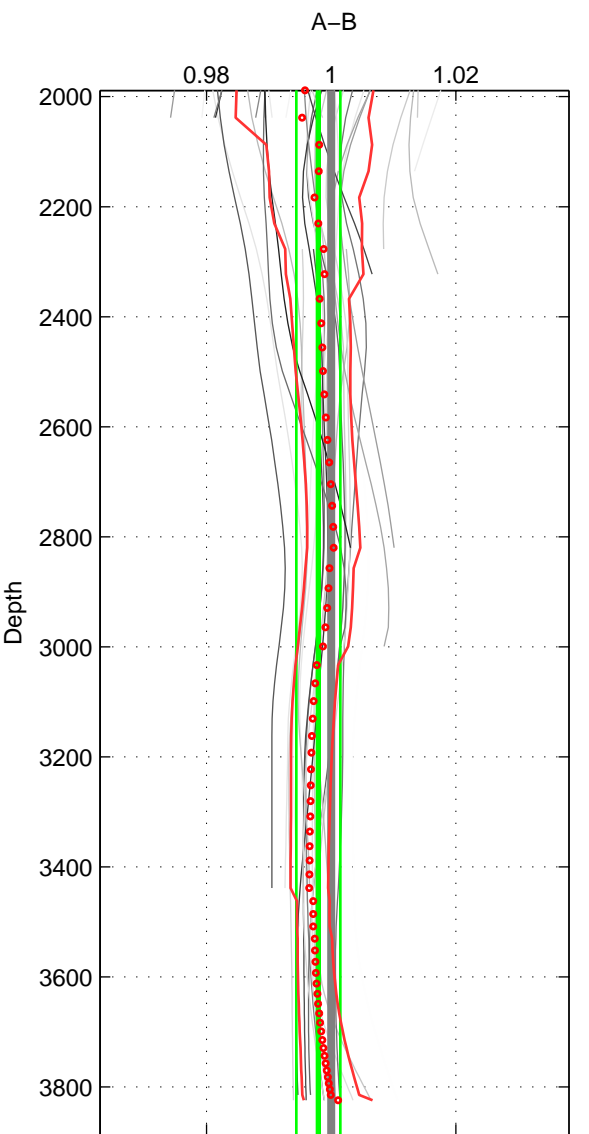

Cruise A (red). Date: Sep 2004 Cruisename: 68-49NZ20040901
 Cruise B (blue). Date: Sep 2005 Cruisename: 110-77DN20050819

*** "Favourite" values are means of spaces 2 3.

	Offset	O.StDev	Ratio	R.Stdev	Rating
SIGMA:	-0.151	0.063	0.990	0.004	4
THETA:	0.045	0.050	1.003	0.003	5
DEPTH:	-0.030	0.052	0.998	0.004	5
FAV.:	0.007	0.051	1.001	0.003	5

Profiles of A: 13
 Profiles of B: 5
 Diff profs : 38
 WMoffset (A-B): -0.15117
 WMoffset stdev: 0.063001
 WMratio (A/B): 0.98962
 WMratio stdev: 0.0043153

Quality (1-5): 4

Profiles of A: 13
 Profiles of B: 5
 Diff profs : 38
 WMoffset (A-B): 0.045209
 WMoffset stdev: 0.049855
 WMratio (A/B): 1.0031
 WMratio stdev: 0.0034323

Quality (1-5): 5

Profiles of A: 13
 Profiles of B: 5
 Diff profs : 38
 WMoffset (A-B): -0.030309
 WMoffset stdev: 0.051794
 WMratio (A/B): 0.99793
 WMratio stdev: 0.0035376

Quality (1-5): 5