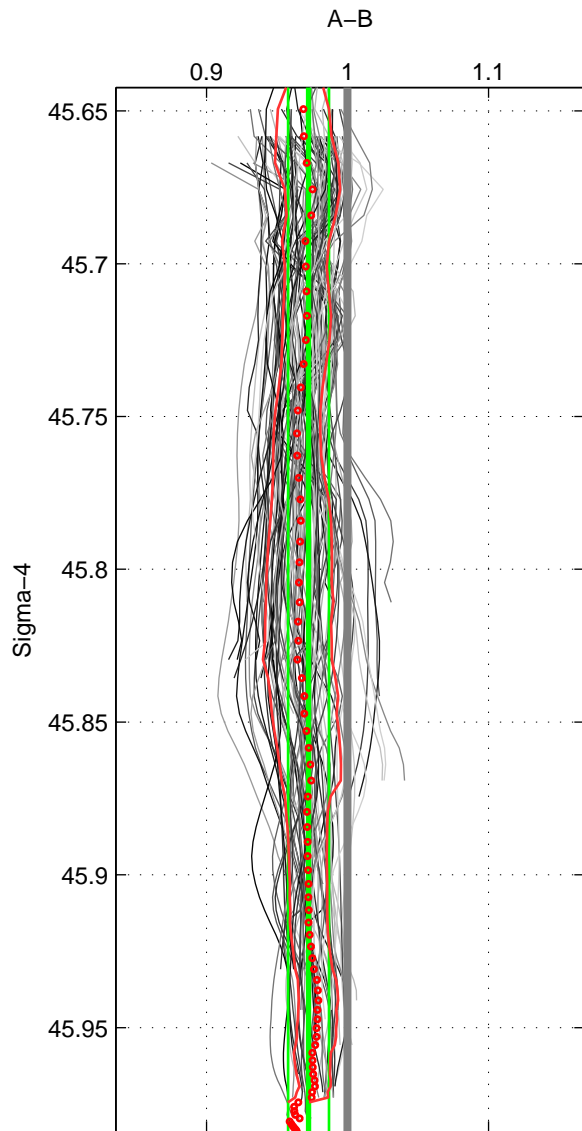

Cruise A (red). Date: Jul 1997 Cruisename: 154-06MT19970707

Cruise B (blue). Date: May 2007 Cruisename: 198-18HU20070510

\*\*\* "Favourite" values are means of spaces 1 2 3.

	Offset	O.StDev	Ratio	R.Stdev	Rating
SIGMA:	-0.412	0.218	0.972	0.014	4
THETA:	-0.334	0.229	0.978	0.015	4
DEPTH:	-0.273	0.283	0.981	0.019	4
FAV.:	-0.340	0.243	0.977	0.016	4

Profiles of A: 17  
 Profiles of B: 19  
 Diff profs : 95  
 WMoffset (A-B): -0.41239  
 WMoffset stdev: 0.21782  
 WMratio (A/B): 0.9724  
 WMratio stdev: 0.014456

Quality (1-5): 4

Profiles of A: 17  
 Profiles of B: 19  
 Diff profs : 95  
 WMoffset (A-B): -0.33407  
 WMoffset stdev: 0.22901  
 WMratio (A/B): 0.97763  
 WMratio stdev: 0.015262

Quality (1-5): 4

Profiles of A: 17  
 Profiles of B: 19  
 Diff profs : 95  
 WMoffset (A-B): -0.27297  
 WMoffset stdev: 0.28256  
 WMratio (A/B): 0.9813  
 WMratio stdev: 0.019245

Quality (1-5): 4