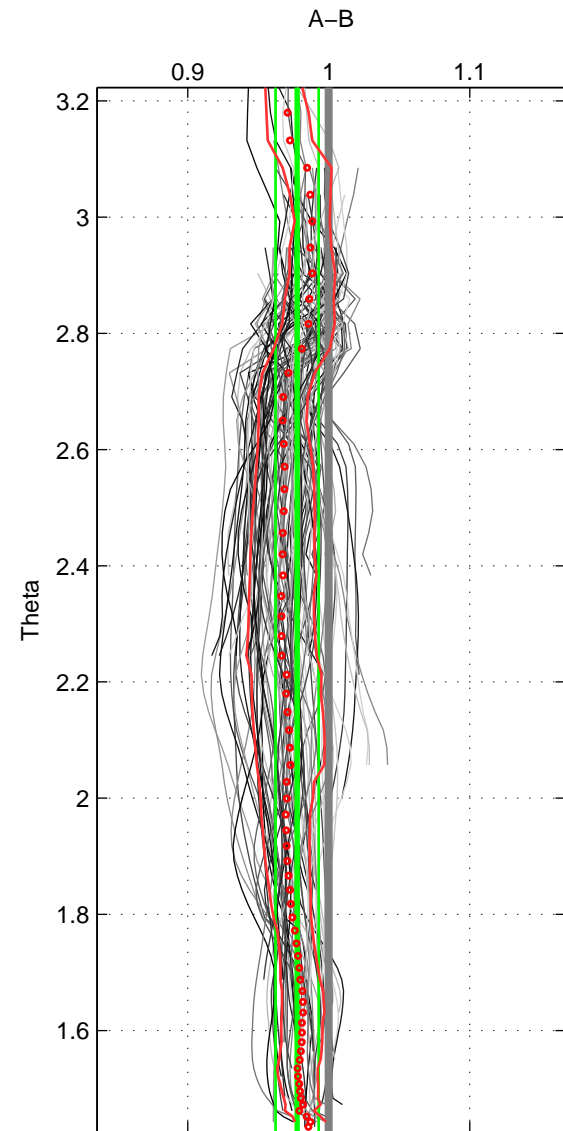

Cruise A (red). Date: Jul 1997 Cruisename: 154-06MT19970707

Cruise B (blue). Date: May 2007 Cruisename: 198-18HU20070510

\*\*\* "Favourite" values are means of spaces 1 2 3.

	Offset	O.StDev	Ratio	R.Stdev	Rating
SIGMA:	-0.412	0.218	0.972	0.014	4
THETA:	-0.334	0.229	0.978	0.015	4
DEPTH:	-0.273	0.283	0.981	0.019	4
FAV.:	-0.340	0.243	0.977	0.016	4

Profiles of A: 17  
 Profiles of B: 19  
 Diff profs : 95  
 WMoffset (A-B): -0.41239  
 WMoffset stdev: 0.21782  
 WMratio (A/B): 0.9724  
 WMratio stdev: 0.014456

Quality (1-5): 4

Profiles of A: 17  
 Profiles of B: 19  
 Diff profs : 95  
 WMoffset (A-B): -0.33407  
 WMoffset stdev: 0.22901  
 WMratio (A/B): 0.97763  
 WMratio stdev: 0.015262

Quality (1-5): 4

Profiles of A: 17  
 Profiles of B: 19  
 Diff profs : 95  
 WMoffset (A-B): -0.27297  
 WMoffset stdev: 0.28256  
 WMratio (A/B): 0.9813  
 WMratio stdev: 0.019245

Quality (1-5): 4