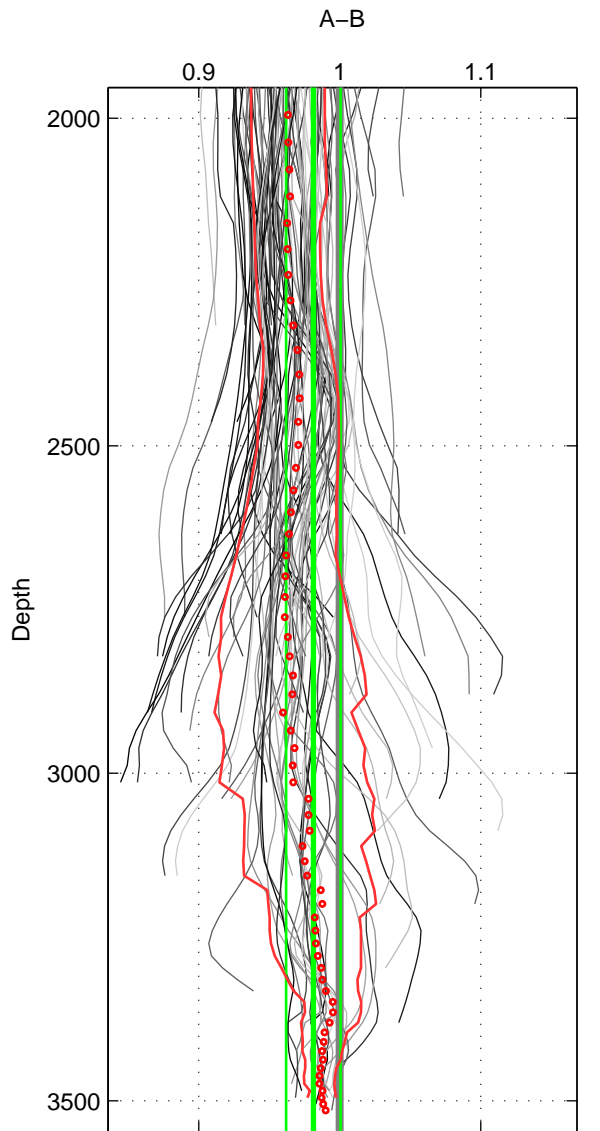

Cruise A (red). Date: Jul 1997 Cruisename: 154-06MT19970707

Cruise B (blue). Date: May 2007 Cruisename: 198-18HU20070510

\*\*\* "Favourite" values are means of spaces 1 2 3.

	Offset	O.StDev	Ratio	R.Stdev	Rating
SIGMA:	-0.412	0.218	0.972	0.014	4
THETA:	-0.334	0.229	0.978	0.015	4
DEPTH:	-0.273	0.283	0.981	0.019	4
FAV.:	-0.340	0.243	0.977	0.016	4

Profiles of A: 17  
 Profiles of B: 19  
 Diff profs : 95  
 WMoffset (A-B): -0.41239  
 WMoffset stdev: 0.21782  
 WMratio (A/B): 0.9724  
 WMratio stdev: 0.014456

Quality (1-5): 4

Profiles of A: 17  
 Profiles of B: 19  
 Diff profs : 95  
 WMoffset (A-B): -0.33407  
 WMoffset stdev: 0.22901  
 WMratio (A/B): 0.97763  
 WMratio stdev: 0.015262

Quality (1-5): 4

Profiles of A: 17  
 Profiles of B: 19  
 Diff profs : 95  
 WMoffset (A-B): -0.27297  
 WMoffset stdev: 0.28256  
 WMratio (A/B): 0.9813  
 WMratio stdev: 0.019245

Quality (1-5): 4