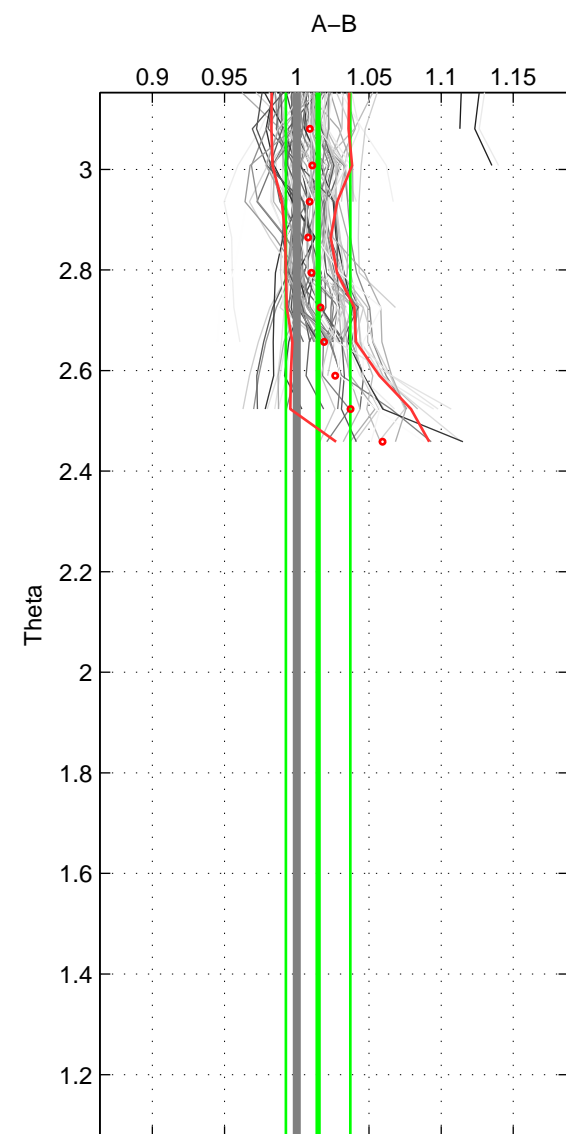

Cruise A (red). Date: Aug 1997 Cruisename: 155-06MT19970815

Cruise B (blue). Date: Jul 2001 Cruisename: 161-06MT20010717

*** "Favourite" values are those of space 3.

	Offset	O.StDev	Ratio	R.Stdev	Rating
SIGMA:	0.204	0.327	1.013	0.020	4
THETA:	0.242	0.364	1.015	0.022	4
DEPTH:	0.424	0.302	1.026	0.018	5
FAV.:	0.424	0.302	1.026	0.018	5

Profiles of A: 26
 Profiles of B: 17
 Diff profs : 90
 WMoffset (A-B): 0.20411
 WMoffset stdev: 0.32653
 WMratio (A/B): 1.0127
 WMratio stdev: 0.020081

Quality (1-5): 4

Profiles of A: 26
 Profiles of B: 17
 Diff profs : 90
 WMoffset (A-B): 0.24194
 WMoffset stdev: 0.36448
 WMratio (A/B): 1.0148
 WMratio stdev: 0.022341

Quality (1-5): 4

Profiles of A: 26
 Profiles of B: 17
 Diff profs : 90
 WMoffset (A-B): 0.42449
 WMoffset stdev: 0.30183
 WMratio (A/B): 1.0256
 WMratio stdev: 0.018169

Quality (1-5): 5