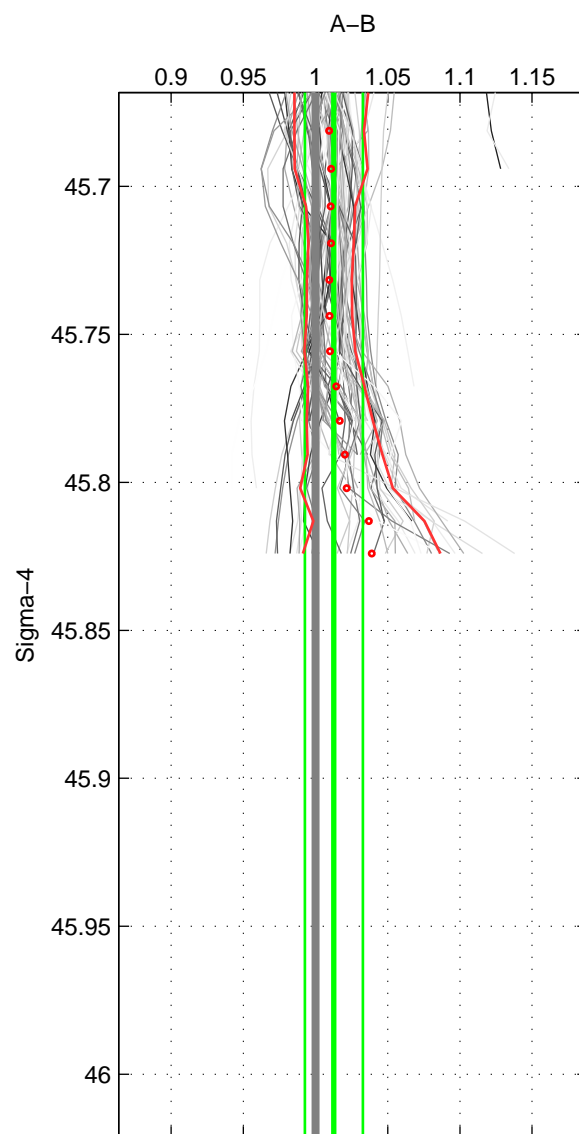

Cruise A (red). Date: Aug 1997 Cruisename: 155-06MT19970815

Cruise B (blue). Date: Jul 2001 Cruisename: 161-06MT20010717

*** "Favourite" values are those of space 3.

	Offset	O.StDev	Ratio	R.Stdev	Rating
SIGMA:	0.204	0.327	1.013	0.020	4
THETA:	0.242	0.364	1.015	0.022	4
DEPTH:	0.424	0.302	1.026	0.018	5
FAV.:	0.424	0.302	1.026	0.018	5

Profiles of A: 26
 Profiles of B: 17
 Diff profs : 90
 WMoffset (A-B): 0.20411
 WMoffset stdev: 0.32653
 WMratio (A/B): 1.0127
 WMratio stdev: 0.020081

Quality (1-5): 4

Profiles of A: 26
 Profiles of B: 17
 Diff profs : 90
 WMoffset (A-B): 0.24194
 WMoffset stdev: 0.36448
 WMratio (A/B): 1.0148
 WMratio stdev: 0.022341

Quality (1-5): 4

Profiles of A: 26
 Profiles of B: 17
 Diff profs : 90
 WMoffset (A-B): 0.42449
 WMoffset stdev: 0.30183
 WMratio (A/B): 1.0256
 WMratio stdev: 0.018169

Quality (1-5): 5