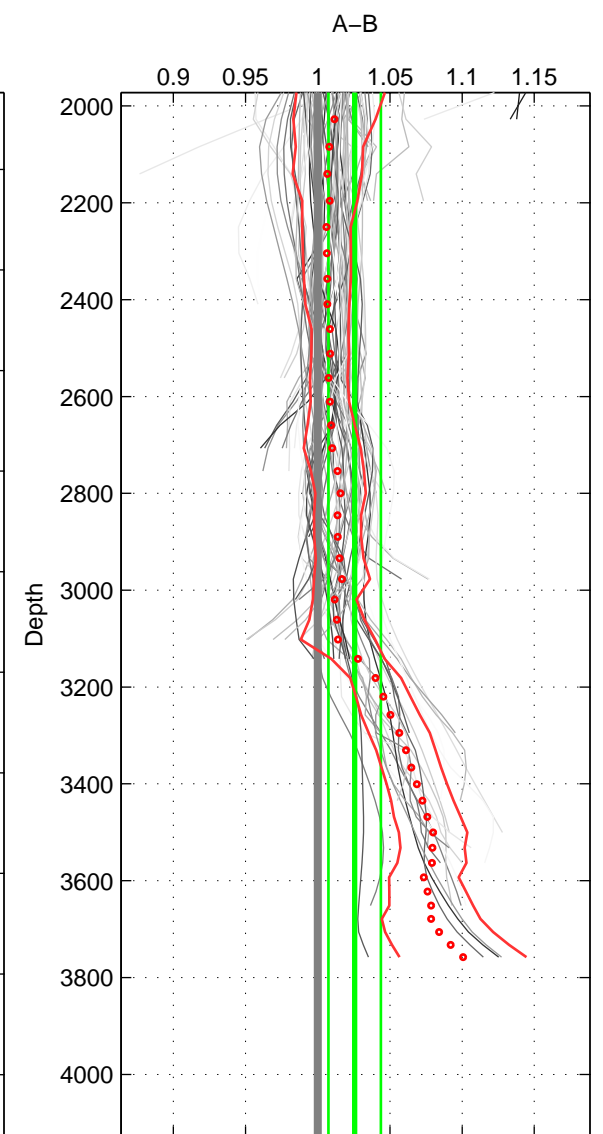

Cruise A (red). Date: Aug 1997 Cruisename: 155-06MT19970815

Cruise B (blue). Date: Jul 2001 Cruisename: 161-06MT20010717

*** "Favourite" values are those of space 3.

	Offset	O.StDev	Ratio	R.Stdev	Rating
SIGMA:	0.204	0.327	1.013	0.020	4
THETA:	0.242	0.364	1.015	0.022	4
DEPTH:	0.424	0.302	1.026	0.018	5
FAV.:	0.424	0.302	1.026	0.018	5

Profiles of A: 26
 Profiles of B: 17
 Diff profs : 90
 WMoffset (A-B): 0.20411
 WMoffset stdev: 0.32653
 WMratio (A/B): 1.0127
 WMratio stdev: 0.020081

Quality (1-5): 4

Profiles of A: 26
 Profiles of B: 17
 Diff profs : 90
 WMoffset (A-B): 0.24194
 WMoffset stdev: 0.36448
 WMratio (A/B): 1.0148
 WMratio stdev: 0.022341

Quality (1-5): 4

Profiles of A: 26
 Profiles of B: 17
 Diff profs : 90
 WMoffset (A-B): 0.42449
 WMoffset stdev: 0.30183
 WMratio (A/B): 1.0256
 WMratio stdev: 0.018169

Quality (1-5): 5