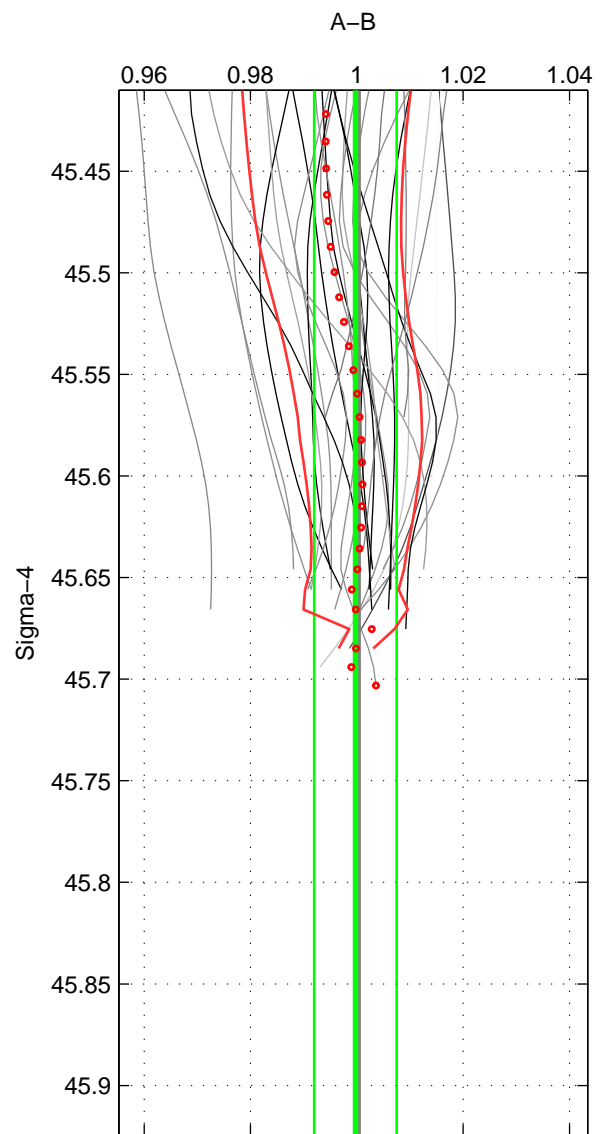

Cruise A (red). Date: Jul 2005 Cruisename: 669-49UF20050615

Cruise B (blue). Date: Oct 1998 Cruisename: 686-49UP19980916

\*\*\* "Favourite" values are those of space 2.

	Offset	O.StDev	Ratio	R.Stdev	Rating
SIGMA:	-0.009	0.312	1.000	0.008	4
THETA:	0.065	0.299	1.002	0.007	5
DEPTH:	-0.077	0.117	0.998	0.003	3
FAV.:	0.065	0.299	1.002	0.007	5

Profiles of A: 23  
 Profiles of B: 20  
 Diff profs : 28  
 WMoffset (A-B): -0.0094476  
 WMoffset stdev: 0.3118  
 WMratio (A/B): 0.99975  
 WMratio stdev: 0.007753

Quality (1-5): 4

Profiles of A: 23  
 Profiles of B: 20  
 Diff profs : 28  
 WMoffset (A-B): 0.064796  
 WMoffset stdev: 0.29928  
 WMratio (A/B): 1.0016  
 WMratio stdev: 0.007394

Quality (1-5): 5

Profiles of A: 23  
 Profiles of B: 20  
 Diff profs : 28  
 WMoffset (A-B): -0.077053  
 WMoffset stdev: 0.1171  
 WMratio (A/B): 0.99811  
 WMratio stdev: 0.0029032

Quality (1-5): 3

Please note that statistics are bad.