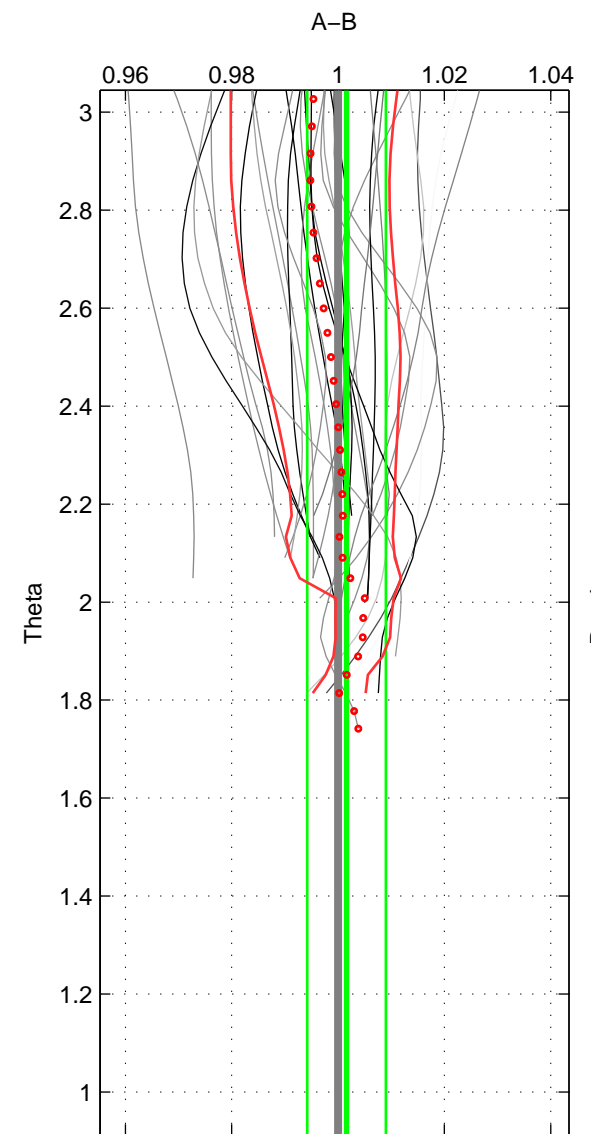

Cruise A (red). Date: Jul 2005 Cruisename: 669-49UF20050615

Cruise B (blue). Date: Oct 1998 Cruisename: 686-49UP19980916

\*\*\* "Favourite" values are those of space 2.

	Offset	O.StDev	Ratio	R.Stdev	Rating
SIGMA:	-0.009	0.312	1.000	0.008	4
THETA:	0.065	0.299	1.002	0.007	5
DEPTH:	-0.077	0.117	0.998	0.003	3
FAV.:	0.065	0.299	1.002	0.007	5

Profiles of A: 23  
 Profiles of B: 20  
 Diff profs : 28  
 WMoffset (A-B): -0.0094476  
 WMoffset stdev: 0.3118  
 WMratio (A/B): 0.99975  
 WMratio stdev: 0.007753

Quality (1-5): 4

Profiles of A: 23  
 Profiles of B: 20  
 Diff profs : 28  
 WMoffset (A-B): 0.064796  
 WMoffset stdev: 0.29928  
 WMratio (A/B): 1.0016  
 WMratio stdev: 0.007394

Quality (1-5): 5

Profiles of A: 23  
 Profiles of B: 20  
 Diff profs : 28  
 WMoffset (A-B): -0.077053  
 WMoffset stdev: 0.1171  
 WMratio (A/B): 0.99811  
 WMratio stdev: 0.0029032

Quality (1-5): 3

Please note that statistics are bad.