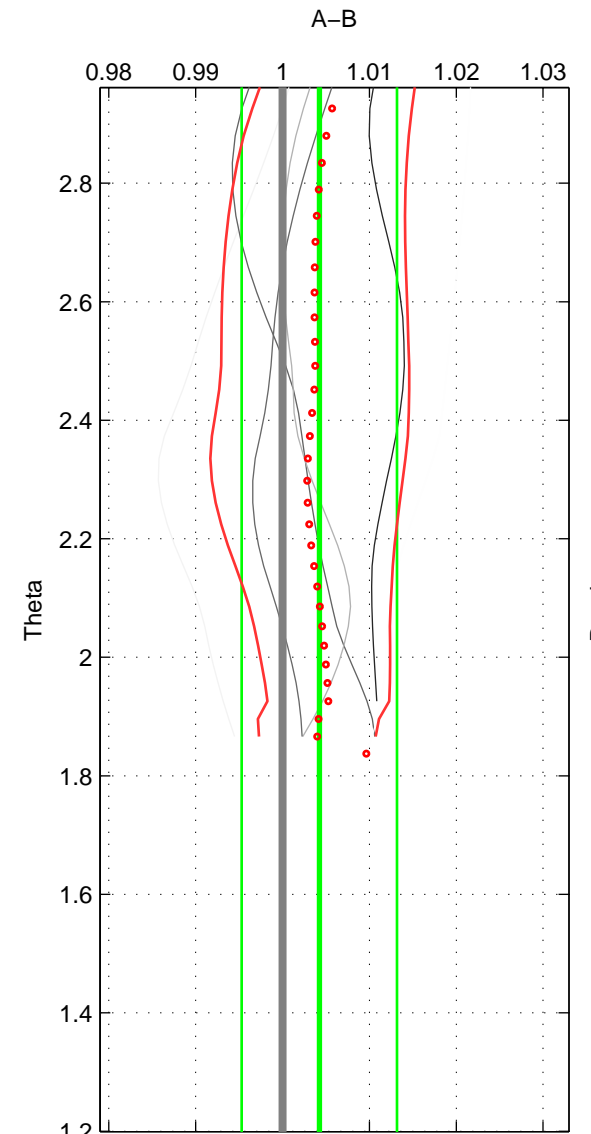

Cruise A (red). Date: Jul 2005 Cruisename: 669-49UF20050615

Cruise B (blue). Date: Feb 2006 Cruisename: 670-49UF20060118

\*\*\* "Favourite" values are means of spaces 1 2.

	Offset	O.StDev	Ratio	R.Stdev	Rating
SIGMA:	0.173	0.288	1.004	0.007	3
THETA:	0.167	0.353	1.004	0.009	3
DEPTH:	0.277	0.010	1.007	0.000	2
FAV.:	0.170	0.321	1.004	0.008	3

Profiles of A: 3  
 Profiles of B: 5  
 Diff profs : 6  
 WMoffset (A-B): 0.17277  
 WMoffset stdev: 0.28849  
 WMratio (A/B): 1.0044  
 WMratio stdev: 0.0073813

Quality (1-5): 3

Profiles of A: 3  
 Profiles of B: 5  
 Diff profs : 6  
 WMoffset (A-B): 0.16697  
 WMoffset stdev: 0.35327  
 WMratio (A/B): 1.0043  
 WMratio stdev: 0.0089396

Quality (1-5): 3

Profiles of A: 3  
 Profiles of B: 5  
 Diff profs : 6  
 WMoffset (A-B): 0.27723  
 WMoffset stdev: 0.010055  
 WMratio (A/B): 1.0071  
 WMratio stdev: 0.00031325

Quality (1-5): 2

Please note that statistics are bad.