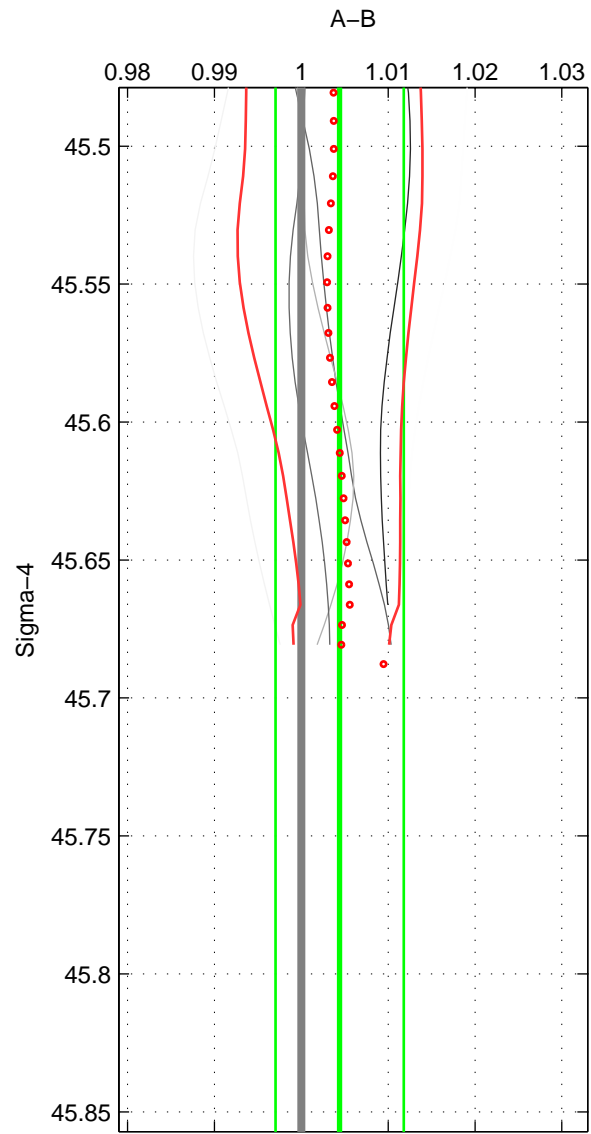

Cruise A (red). Date: Jul 2005 Cruisename: 669-49UF20050615

Cruise B (blue). Date: Feb 2006 Cruisename: 670-49UF20060118

\*\*\* "Favourite" values are means of spaces 1 2.

	Offset	O.StDev	Ratio	R.Stdev	Rating
SIGMA:	0.173	0.288	1.004	0.007	3
THETA:	0.167	0.353	1.004	0.009	3
DEPTH:	0.277	0.010	1.007	0.000	2
FAV.:	0.170	0.321	1.004	0.008	3

Profiles of A: 3  
 Profiles of B: 5  
 Diff profs : 6  
 WMoffset (A-B): 0.17277  
 WMoffset stdev: 0.28849  
 WMratio (A/B): 1.0044  
 WMratio stdev: 0.0073813

Quality (1-5): 3

Profiles of A: 3  
 Profiles of B: 5  
 Diff profs : 6  
 WMoffset (A-B): 0.16697  
 WMoffset stdev: 0.35327  
 WMratio (A/B): 1.0043  
 WMratio stdev: 0.0089396

Quality (1-5): 3

Profiles of A: 3  
 Profiles of B: 5  
 Diff profs : 6  
 WMoffset (A-B): 0.27723  
 WMoffset stdev: 0.010055  
 WMratio (A/B): 1.0071  
 WMratio stdev: 0.00031325

Quality (1-5): 2

Please note that statistics are bad.