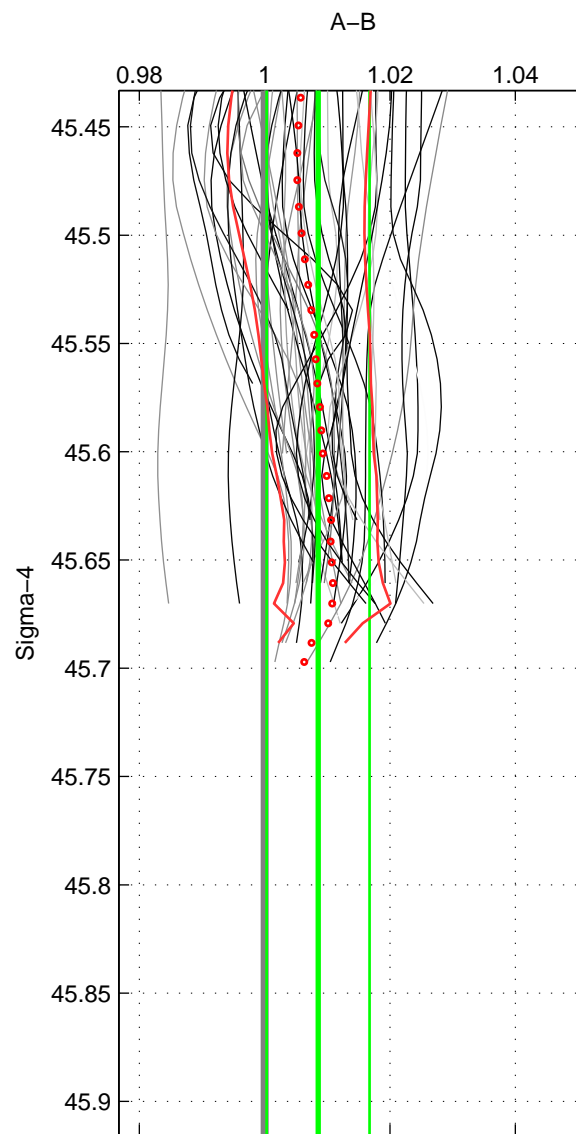

Cruise A (red). Date: Jul 2005 Cruisename: 669-49UF20050615  
 Cruise B (blue). Date: Oct 2002 Cruisename: 698-49UP20021001

\*\*\* "Favourite" values are means of spaces 1 2.

	Offset	O.StDev	Ratio	R.Stdev	Rating
SIGMA:	0.345	0.332	1.009	0.008	5
THETA:	0.372	0.359	1.009	0.009	5
DEPTH:	0.283	0.086	1.007	0.002	3
FAV.:	0.358	0.346	1.009	0.009	5

Profiles of A: 30  
 Profiles of B: 35  
 Diff profs : 48  
 WMoffset (A-B): 0.34529  
 WMoffset stdev: 0.3322  
 WMratio (A/B): 1.0085  
 WMratio stdev: 0.0082119

Quality (1-5): 5

Profiles of A: 30  
 Profiles of B: 35  
 Diff profs : 48  
 WMoffset (A-B): 0.37169  
 WMoffset stdev: 0.35914  
 WMratio (A/B): 1.0092  
 WMratio stdev: 0.0088166

Quality (1-5): 5

Profiles of A: 30  
 Profiles of B: 35  
 Diff profs : 48  
 WMoffset (A-B): 0.28315  
 WMoffset stdev: 0.085743  
 WMratio (A/B): 1.007  
 WMratio stdev: 0.002287

Quality (1-5): 3

Please note that statistics are bad.