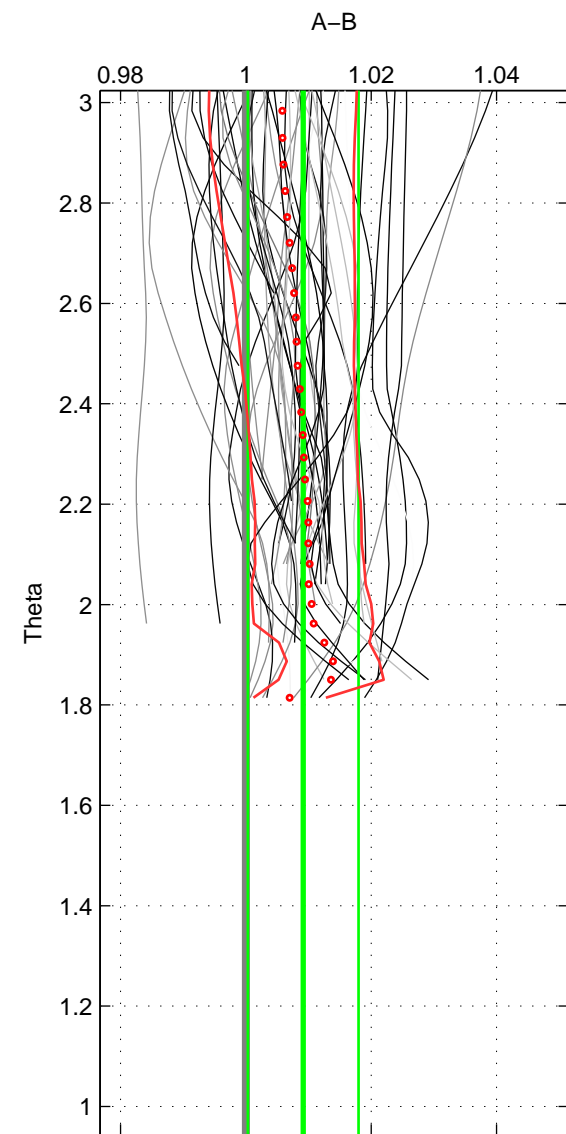

Cruise A (red). Date: Jul 2005 Cruisename: 669-49UF20050615  
 Cruise B (blue). Date: Oct 2002 Cruisename: 698-49UP20021001

\*\*\* "Favourite" values are means of spaces 1 2.

	Offset	O.StDev	Ratio	R.Stdev	Rating
SIGMA:	0.345	0.332	1.009	0.008	5
THETA:	0.372	0.359	1.009	0.009	5
DEPTH:	0.283	0.086	1.007	0.002	3
FAV.:	0.358	0.346	1.009	0.009	5

Profiles of A: 30  
 Profiles of B: 35  
 Diff profs : 48  
 WMoffset (A-B): 0.34529  
 WMoffset stdev: 0.3322  
 WMratio (A/B): 1.0085  
 WMratio stdev: 0.0082119

Quality (1-5): 5

Profiles of A: 30  
 Profiles of B: 35  
 Diff profs : 48  
 WMoffset (A-B): 0.37169  
 WMoffset stdev: 0.35914  
 WMratio (A/B): 1.0092  
 WMratio stdev: 0.0088166

Quality (1-5): 5

Profiles of A: 30  
 Profiles of B: 35  
 Diff profs : 48  
 WMoffset (A-B): 0.28315  
 WMoffset stdev: 0.085743  
 WMratio (A/B): 1.007  
 WMratio stdev: 0.002287

Quality (1-5): 3

Please note that statistics are bad.