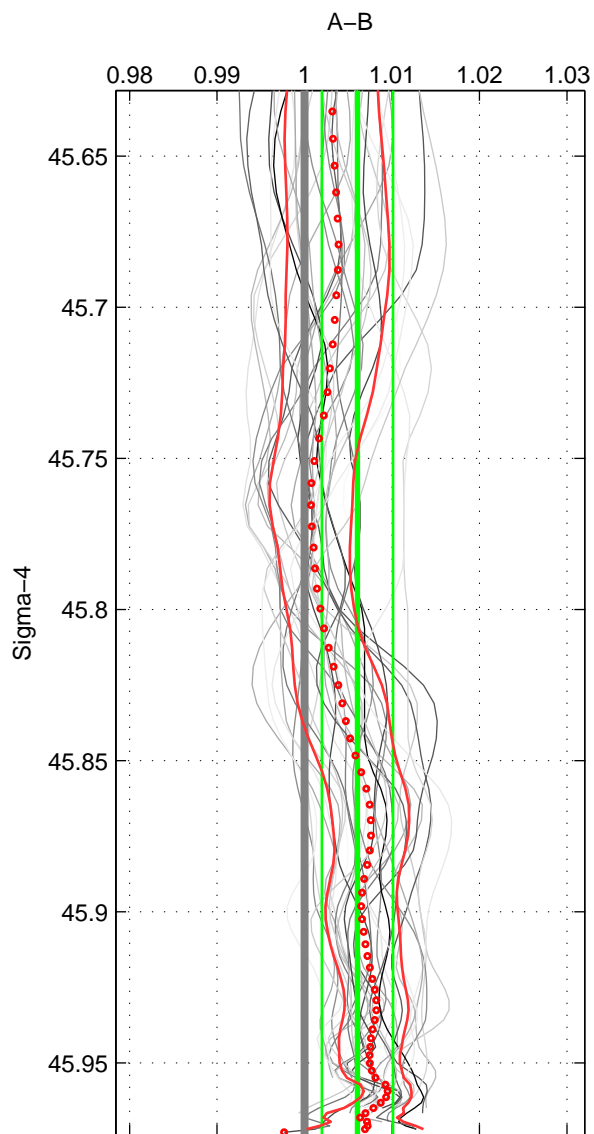

Cruise A (red). Date: Mar 1995 Cruisename: 348-316N19950310
 Cruise B (blue). Date: Feb 2007 Cruisename: 358-33RR20070204

*** "Favourite" values are means of spaces 1 2 3.

	Offset	O.StDev	Ratio	R.Stdev	Rating
SIGMA:	0.189	0.127	1.006	0.004	5
THETA:	0.201	0.119	1.006	0.004	5
DEPTH:	0.264	0.115	1.008	0.004	5
FAV.:	0.218	0.120	1.007	0.004	5

Profiles of A: 6
 Profiles of B: 7
 Diff profs: 31
 WMoffset (A-B): 0.18904
 WMoffset stdev: 0.12655
 WMratio (A/B): 1.006
 WMratio stdev: 0.0040623

Quality (1-5): 5

Profiles of A: 6
 Profiles of B: 7
 Diff profs: 31
 WMoffset (A-B): 0.2012
 WMoffset stdev: 0.1191
 WMratio (A/B): 1.0064
 WMratio stdev: 0.0038233

Quality (1-5): 5

Profiles of A: 6
 Profiles of B: 7
 Diff profs: 31
 WMoffset (A-B): 0.26424
 WMoffset stdev: 0.11457
 WMratio (A/B): 1.0084
 WMratio stdev: 0.0036639

Quality (1-5): 5