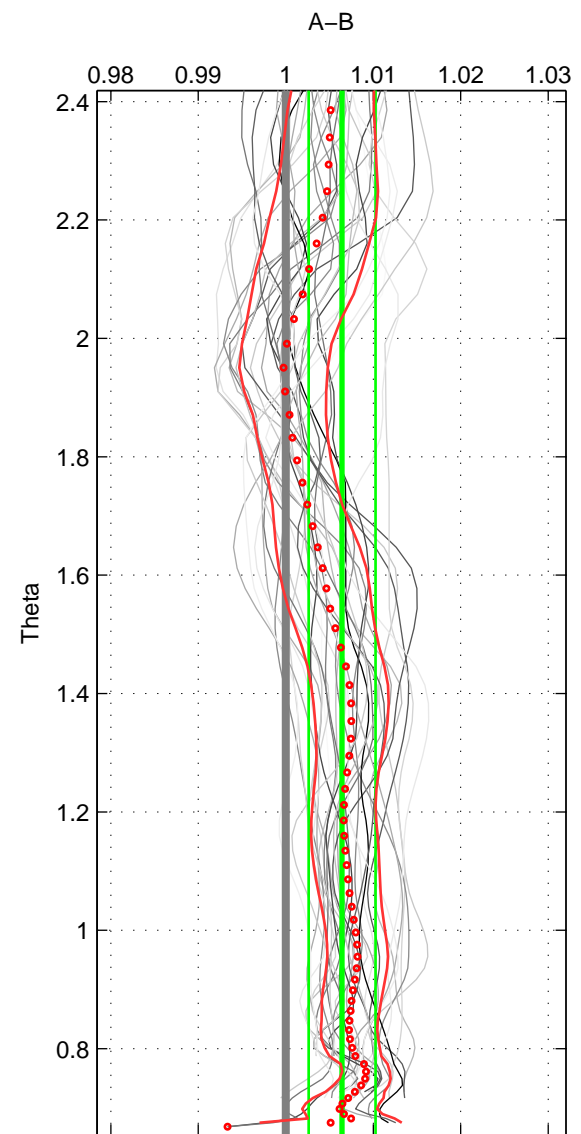

Cruise A (red). Date: Mar 1995 Cruisename: 348-316N19950310
 Cruise B (blue). Date: Feb 2007 Cruisename: 358-33RR20070204

*** "Favourite" values are means of spaces 1 2 3.

	Offset	O.StDev	Ratio	R.Stdev	Rating
SIGMA:	0.189	0.127	1.006	0.004	5
THETA:	0.201	0.119	1.006	0.004	5
DEPTH:	0.264	0.115	1.008	0.004	5
FAV.:	0.218	0.120	1.007	0.004	5

Profiles of A: 6
 Profiles of B: 7
 Diff profs: 31
 WMoffset (A-B): 0.18904
 WMoffset stdev: 0.12655
 WMratio (A/B): 1.006
 WMratio stdev: 0.0040623

Quality (1-5): 5

Profiles of A: 6
 Profiles of B: 7
 Diff profs: 31
 WMoffset (A-B): 0.2012
 WMoffset stdev: 0.1191
 WMratio (A/B): 1.0064
 WMratio stdev: 0.0038233

Quality (1-5): 5

Profiles of A: 6
 Profiles of B: 7
 Diff profs: 31
 WMoffset (A-B): 0.26424
 WMoffset stdev: 0.11457
 WMratio (A/B): 1.0084
 WMratio stdev: 0.0036639

Quality (1-5): 5