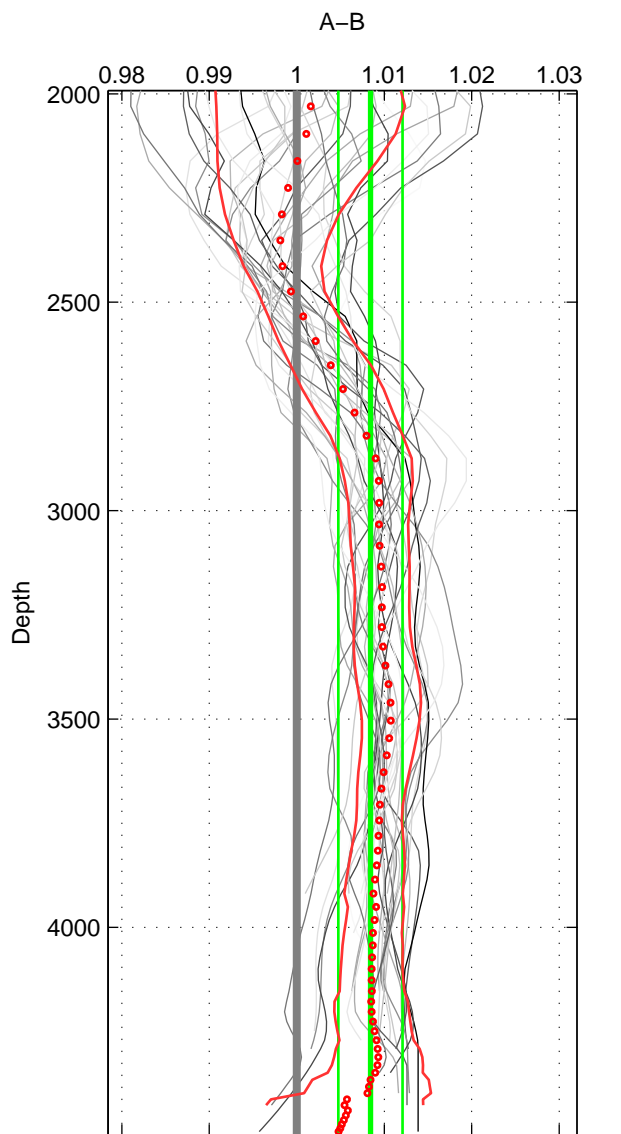

Cruise A (red). Date: Mar 1995 Cruisename: 348-316N19950310
 Cruise B (blue). Date: Feb 2007 Cruisename: 358-33RR20070204

*** "Favourite" values are means of spaces 1 2 3.

	Offset	O.StDev	Ratio	R.Stdev	Rating
SIGMA:	0.189	0.127	1.006	0.004	5
THETA:	0.201	0.119	1.006	0.004	5
DEPTH:	0.264	0.115	1.008	0.004	5
FAV.:	0.218	0.120	1.007	0.004	5

Profiles of A: 6
 Profiles of B: 7
 Diff profs: 31
 WMoffset (A-B): 0.18904
 WMoffset stdev: 0.12655
 WMratio (A/B): 1.006
 WMratio stdev: 0.0040623

Quality (1-5): 5

Profiles of A: 6
 Profiles of B: 7
 Diff profs: 31
 WMoffset (A-B): 0.2012
 WMoffset stdev: 0.1191
 WMratio (A/B): 1.0064
 WMratio stdev: 0.0038233

Quality (1-5): 5

Profiles of A: 6
 Profiles of B: 7
 Diff profs: 31
 WMoffset (A-B): 0.26424
 WMoffset stdev: 0.11457
 WMratio (A/B): 1.0084
 WMratio stdev: 0.0036639

Quality (1-5): 5