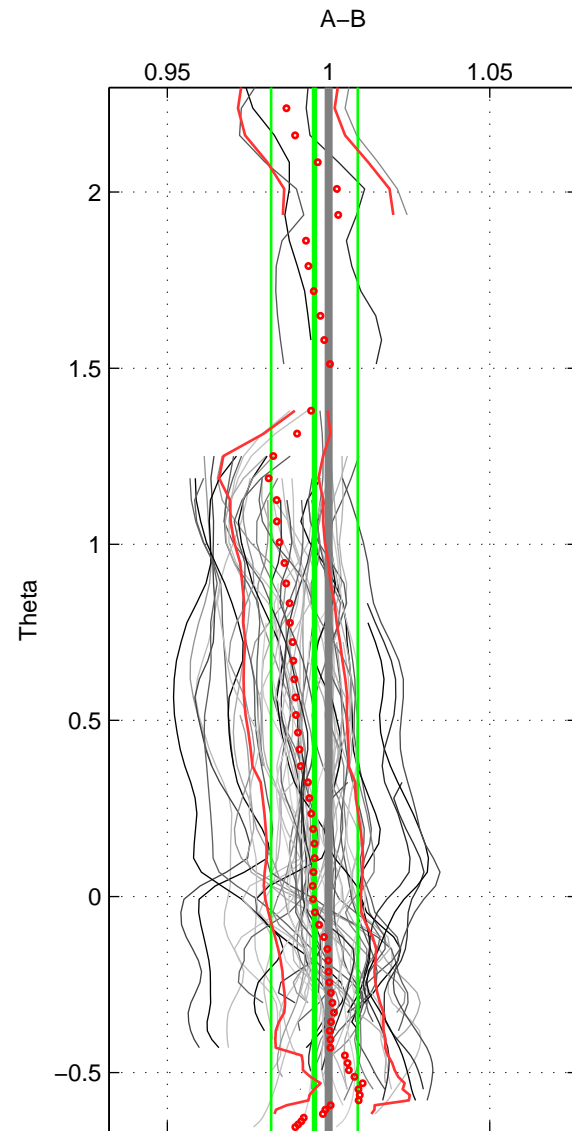

Cruise A (red). Date: Jan 1995 Cruisename: 331-09AR19941213
 Cruise B (blue). Date: Jan 2008 Cruisename: 338-09AR20071216

*** "Favourite" values are means of spaces 1 2 3.

	Offset	O.StDev	Ratio	R.Stdev	Rating
SIGMA:	-0.139	0.481	0.996	0.015	5
THETA:	-0.141	0.431	0.996	0.013	5
DEPTH:	-0.145	0.544	0.996	0.017	5
FAV. :	-0.142	0.485	0.996	0.015	5

Profiles of A: 24
 Profiles of B: 22
 Diff profs : 68
 WMoffset (A-B): -0.13856
 WMoffset stdev: 0.48144
 WMratio (A/B): 0.9957
 WMratio stdev: 0.014926

Quality (1-5): 5

Profiles of A: 24
 Profiles of B: 22
 Diff profs : 68
 WMoffset (A-B): -0.14109
 WMoffset stdev: 0.43104
 WMratio (A/B): 0.99562
 WMratio stdev: 0.01346

Quality (1-5): 5

Profiles of A: 24
 Profiles of B: 22
 Diff profs : 68
 WMoffset (A-B): -0.14523
 WMoffset stdev: 0.54351
 WMratio (A/B): 0.99566
 WMratio stdev: 0.01672

Quality (1-5): 5