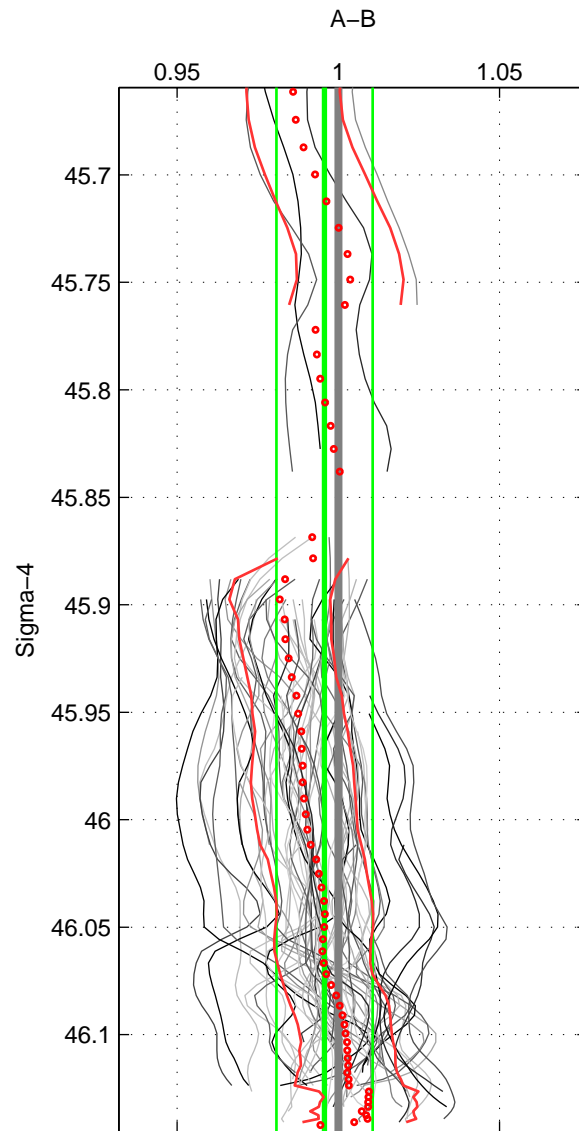

Cruise A (red). Date: Jan 1995 Cruisename: 331-09AR19941213
 Cruise B (blue). Date: Jan 2008 Cruisename: 338-09AR20071216

*** "Favourite" values are means of spaces 1 2 3.

	Offset	O.StDev	Ratio	R.Stdev	Rating
SIGMA:	-0.139	0.481	0.996	0.015	5
THETA:	-0.141	0.431	0.996	0.013	5
DEPTH:	-0.145	0.544	0.996	0.017	5
FAV. :	-0.142	0.485	0.996	0.015	5

Profiles of A: 24
 Profiles of B: 22
 Diff profs : 68
 WMoffset (A-B): -0.13856
 WMoffset stdev: 0.48144
 WMratio (A/B): 0.9957
 WMratio stdev: 0.014926

Quality (1-5): 5

Profiles of A: 24
 Profiles of B: 22
 Diff profs : 68
 WMoffset (A-B): -0.14109
 WMoffset stdev: 0.43104
 WMratio (A/B): 0.99562
 WMratio stdev: 0.01346

Quality (1-5): 5

Profiles of A: 24
 Profiles of B: 22
 Diff profs : 68
 WMoffset (A-B): -0.14523
 WMoffset stdev: 0.54351
 WMratio (A/B): 0.99566
 WMratio stdev: 0.01672

Quality (1-5): 5