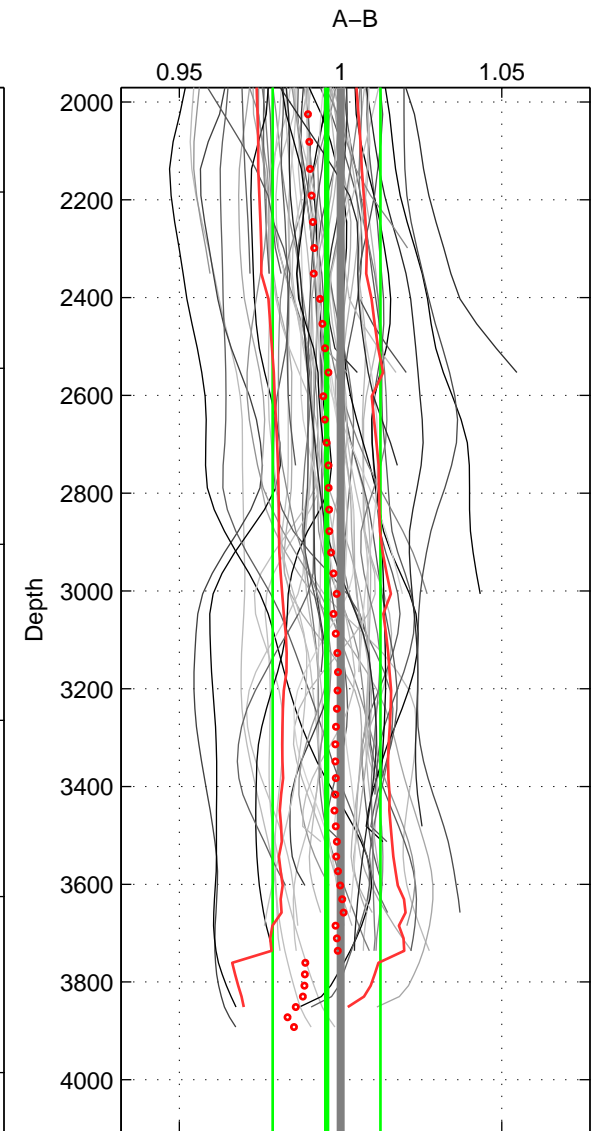

Cruise A (red). Date: Jan 1995 Cruisename: 331-09AR19941213
 Cruise B (blue). Date: Jan 2008 Cruisename: 338-09AR20071216

*** "Favourite" values are means of spaces 1 2 3.

	Offset	O.StDev	Ratio	R.Stdev	Rating
SIGMA:	-0.139	0.481	0.996	0.015	5
THETA:	-0.141	0.431	0.996	0.013	5
DEPTH:	-0.145	0.544	0.996	0.017	5
FAV. :	-0.142	0.485	0.996	0.015	5

Profiles of A: 24
 Profiles of B: 22
 Diff profs : 68
 WMoffset (A-B): -0.13856
 WMoffset stdev: 0.48144
 WMratio (A/B): 0.9957
 WMratio stdev: 0.014926

Quality (1-5): 5

Profiles of A: 24
 Profiles of B: 22
 Diff profs : 68
 WMoffset (A-B): -0.14109
 WMoffset stdev: 0.43104
 WMratio (A/B): 0.99562
 WMratio stdev: 0.01346

Quality (1-5): 5

Profiles of A: 24
 Profiles of B: 22
 Diff profs : 68
 WMoffset (A-B): -0.14523
 WMoffset stdev: 0.54351
 WMratio (A/B): 0.99566
 WMratio stdev: 0.01672

Quality (1-5): 5