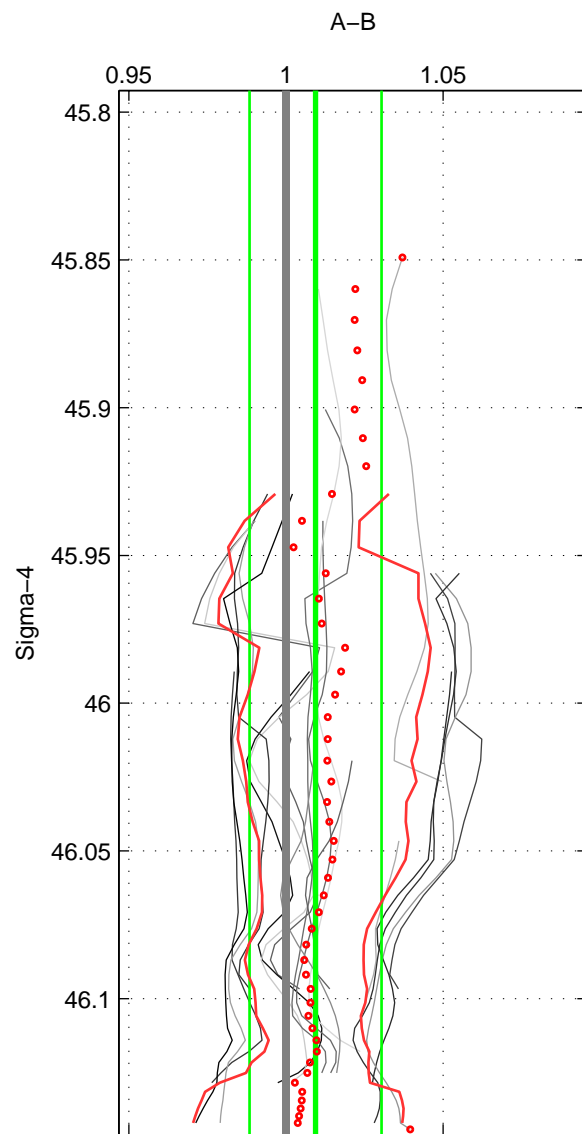

Cruise A (red). Date: Jan 1995 Cruisename: 384-49HH19941213  
 Cruise B (blue). Date: Feb 2002 Cruisename: 387-61TG20020206

\*\*\* "Favourite" values are means of spaces 1 2 3.

	Offset	O.StDev	Ratio	R.Stdev	Rating
SIGMA:	0.309	0.694	1.009	0.021	5
THETA:	0.262	0.684	1.008	0.021	5
DEPTH:	0.335	0.667	1.010	0.020	5
FAV.:	0.302	0.682	1.009	0.021	5

Profiles of A: 5  
 Profiles of B: 6  
 Diff profs : 17  
 WMoffset (A-B): 0.30894  
 WMoffset stdev: 0.69438  
 WMratio (A/B): 1.0094  
 WMratio stdev: 0.021025

Quality (1-5): 5

Profiles of A: 5  
 Profiles of B: 6  
 Diff profs : 17  
 WMoffset (A-B): 0.26247  
 WMoffset stdev: 0.68415  
 WMratio (A/B): 1.008  
 WMratio stdev: 0.020694

Quality (1-5): 5

Profiles of A: 5  
 Profiles of B: 6  
 Diff profs : 17  
 WMoffset (A-B): 0.33494  
 WMoffset stdev: 0.6672  
 WMratio (A/B): 1.0102  
 WMratio stdev: 0.020158

Quality (1-5): 5