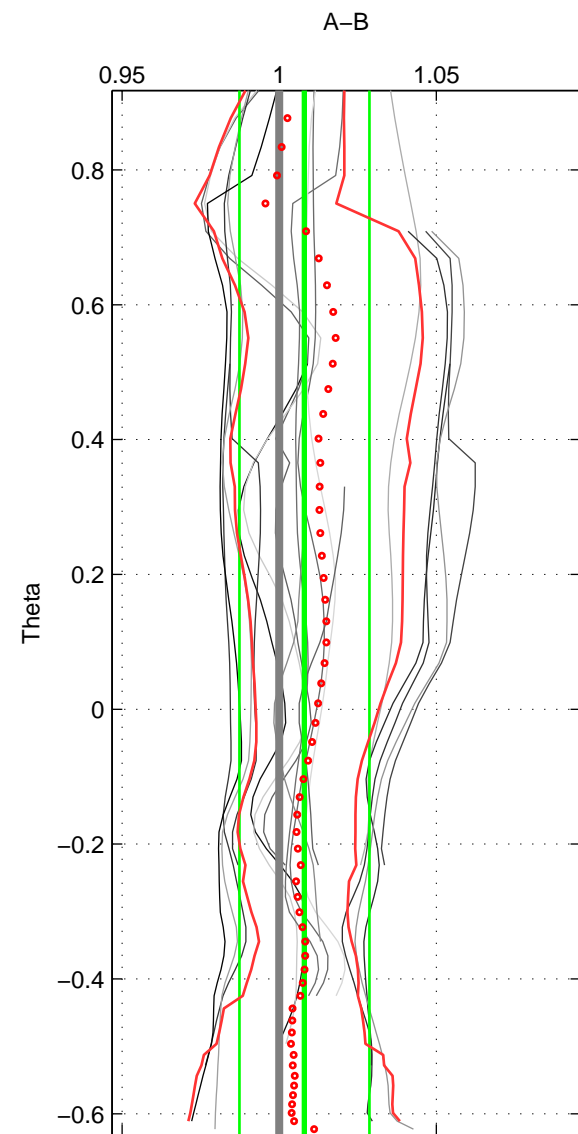

Cruise A (red). Date: Jan 1995 Cruisename: 384-49HH19941213  
 Cruise B (blue). Date: Feb 2002 Cruisename: 387-61TG20020206

\*\*\* "Favourite" values are means of spaces 1 2 3.

	Offset	O.StDev	Ratio	R.Stdev	Rating
SIGMA:	0.309	0.694	1.009	0.021	5
THETA:	0.262	0.684	1.008	0.021	5
DEPTH:	0.335	0.667	1.010	0.020	5
FAV.:	0.302	0.682	1.009	0.021	5

Profiles of A: 5  
 Profiles of B: 6  
 Diff profs : 17  
 WMoffset (A-B): 0.30894  
 WMoffset stdev: 0.69438  
 WMratio (A/B): 1.0094  
 WMratio stdev: 0.021025

Quality (1-5): 5

Profiles of A: 5  
 Profiles of B: 6  
 Diff profs : 17  
 WMoffset (A-B): 0.26247  
 WMoffset stdev: 0.68415  
 WMratio (A/B): 1.008  
 WMratio stdev: 0.020694

Quality (1-5): 5

Profiles of A: 5  
 Profiles of B: 6  
 Diff profs : 17  
 WMoffset (A-B): 0.33494  
 WMoffset stdev: 0.6672  
 WMratio (A/B): 1.0102  
 WMratio stdev: 0.020158

Quality (1-5): 5