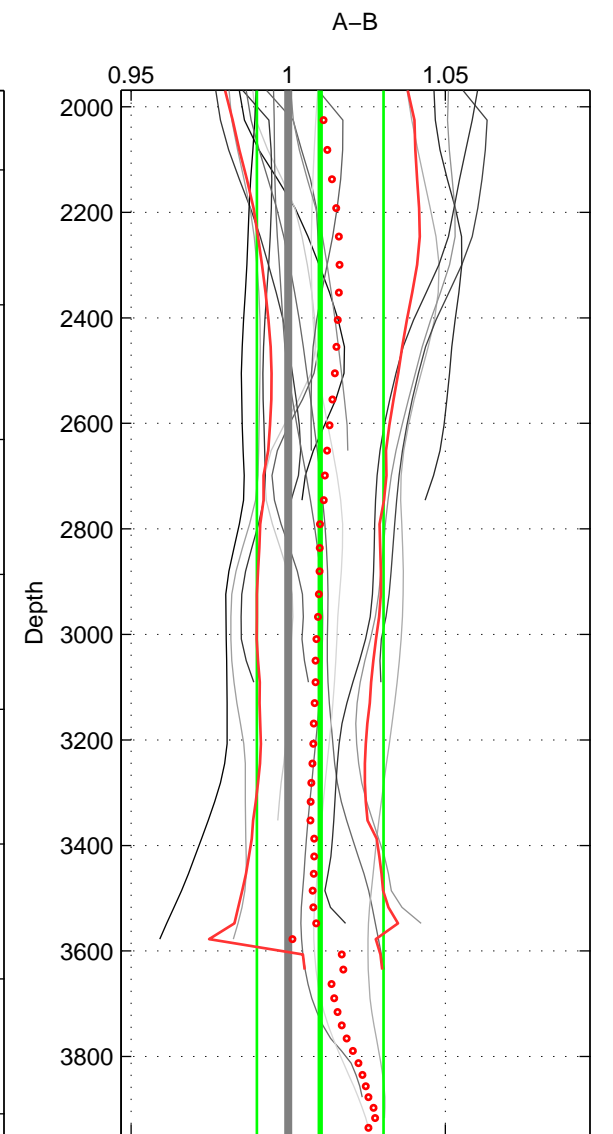

Cruise A (red). Date: Jan 1995 Cruisename: 384-49HH19941213  
 Cruise B (blue). Date: Feb 2002 Cruisename: 387-61TG20020206

\*\*\* "Favourite" values are means of spaces 1 2 3.

	Offset	O.StDev	Ratio	R.Stdev	Rating
SIGMA:	0.309	0.694	1.009	0.021	5
THETA:	0.262	0.684	1.008	0.021	5
DEPTH:	0.335	0.667	1.010	0.020	5
FAV.:	0.302	0.682	1.009	0.021	5

Profiles of A: 5  
 Profiles of B: 6  
 Diff profs : 17  
 WMoffset (A-B): 0.30894  
 WMoffset stdev: 0.69438  
 WMratio (A/B): 1.0094  
 WMratio stdev: 0.021025

Quality (1-5): 5

Profiles of A: 5  
 Profiles of B: 6  
 Diff profs : 17  
 WMoffset (A-B): 0.26247  
 WMoffset stdev: 0.68415  
 WMratio (A/B): 1.008  
 WMratio stdev: 0.020694

Quality (1-5): 5

Profiles of A: 5  
 Profiles of B: 6  
 Diff profs : 17  
 WMoffset (A-B): 0.33494  
 WMoffset stdev: 0.6672  
 WMratio (A/B): 1.0102  
 WMratio stdev: 0.020158

Quality (1-5): 5