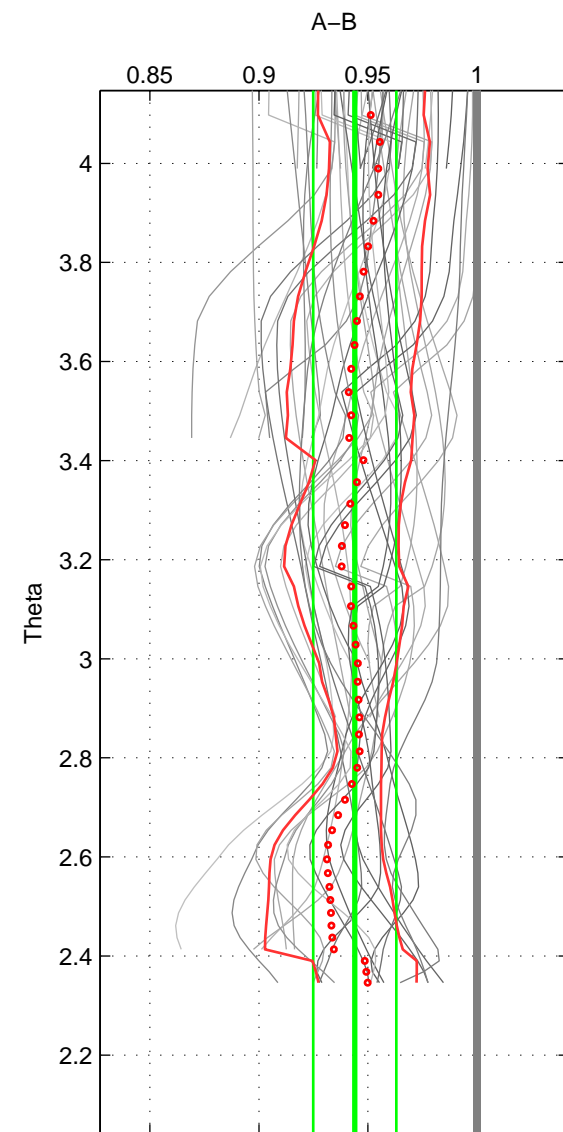

Cruise A (red). Date: May 1993 Cruisename: 204-29CS19930510

Cruise B (blue). Date: Jun 2008 Cruisename: 276-35TH20080610

*** "Favourite" values are means of spaces 1 2.

	Offset	O.StDev	Ratio	R.Stdev	Rating
SIGMA:	-1.443	0.532	0.931	0.024	5
THETA:	-1.174	0.418	0.944	0.019	5
DEPTH:	-1.121	0.530	0.946	0.025	4
FAV.:	-1.309	0.475	0.937	0.022	5

Profiles of A: 7
 Profiles of B: 9
 Diff profs : 48
 WMoffset (A-B): -1.4429
 WMoffset stdev: 0.53169
 WMratio (A/B): 0.93066
 WMratio stdev: 0.02415

Quality (1-5): 5

Profiles of A: 7
 Profiles of B: 9
 Diff profs : 48
 WMoffset (A-B): -1.1743
 WMoffset stdev: 0.41808
 WMratio (A/B): 0.944
 WMratio stdev: 0.019048

Quality (1-5): 5

Profiles of A: 14
 Profiles of B: 9
 Diff profs : 100
 WMoffset (A-B): -1.121
 WMoffset stdev: 0.5301
 WMratio (A/B): 0.94635
 WMratio stdev: 0.025045

Quality (1-5): 4