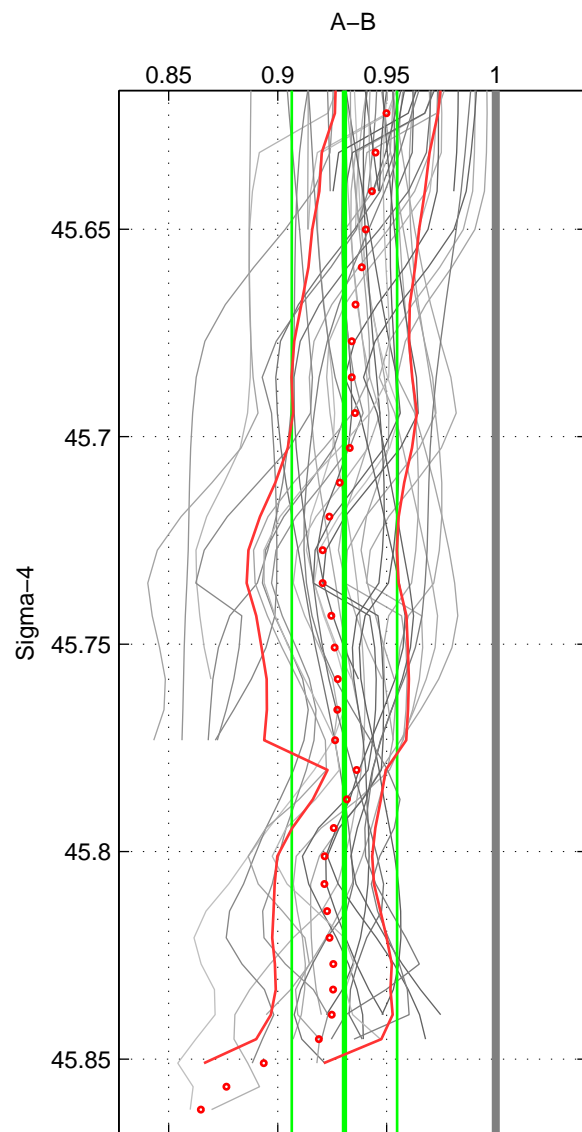

Cruise A (red). Date: May 1993 Cruisename: 204-29CS19930510

Cruise B (blue). Date: Jun 2008 Cruisename: 276-35TH20080610

*** "Favourite" values are means of spaces 1 2.

	Offset	O.StDev	Ratio	R.Stdev	Rating
SIGMA:	-1.443	0.532	0.931	0.024	5
THETA:	-1.174	0.418	0.944	0.019	5
DEPTH:	-1.121	0.530	0.946	0.025	4
FAV.:	-1.309	0.475	0.937	0.022	5

Profiles of A: 7
 Profiles of B: 9
 Diff profs : 48
 WMoffset (A-B): -1.4429
 WMoffset stdev: 0.53169
 WMratio (A/B): 0.93066
 WMratio stdev: 0.02415

Quality (1-5): 5

Profiles of A: 7
 Profiles of B: 9
 Diff profs : 48
 WMoffset (A-B): -1.1743
 WMoffset stdev: 0.41808
 WMratio (A/B): 0.944
 WMratio stdev: 0.019048

Quality (1-5): 5

Profiles of A: 14
 Profiles of B: 9
 Diff profs : 100
 WMoffset (A-B): -1.121
 WMoffset stdev: 0.5301
 WMratio (A/B): 0.94635
 WMratio stdev: 0.025045

Quality (1-5): 4