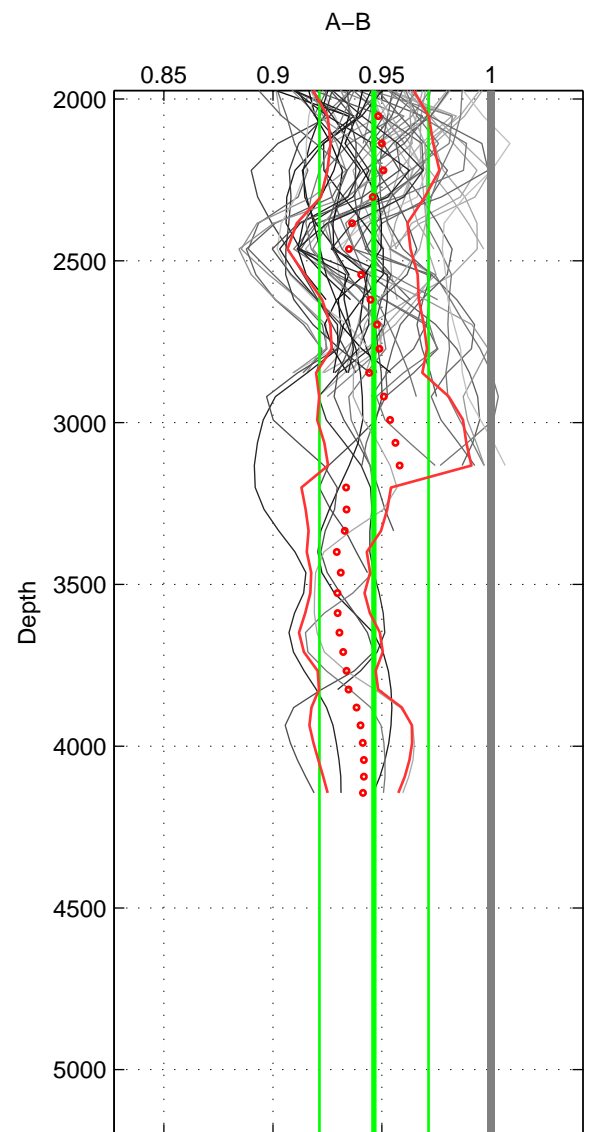

Cruise A (red). Date: May 1993 Cruisename: 204-29CS19930510

Cruise B (blue). Date: Jun 2008 Cruisename: 276-35TH20080610

*** "Favourite" values are means of spaces 1 2.

	Offset	O.StDev	Ratio	R.Stdev	Rating
SIGMA:	-1.443	0.532	0.931	0.024	5
THETA:	-1.174	0.418	0.944	0.019	5
DEPTH:	-1.121	0.530	0.946	0.025	4
FAV.:	-1.309	0.475	0.937	0.022	5

Profiles of A: 7
 Profiles of B: 9
 Diff profs : 48
 WMoffset (A-B): -1.4429
 WMoffset stdev: 0.53169
 WMratio (A/B): 0.93066
 WMratio stdev: 0.02415

Quality (1-5): 5

Profiles of A: 7
 Profiles of B: 9
 Diff profs : 48
 WMoffset (A-B): -1.1743
 WMoffset stdev: 0.41808
 WMratio (A/B): 0.944
 WMratio stdev: 0.019048

Quality (1-5): 5

Profiles of A: 14
 Profiles of B: 9
 Diff profs : 100
 WMoffset (A-B): -1.121
 WMoffset stdev: 0.5301
 WMratio (A/B): 0.94635
 WMratio stdev: 0.025045

Quality (1-5): 4