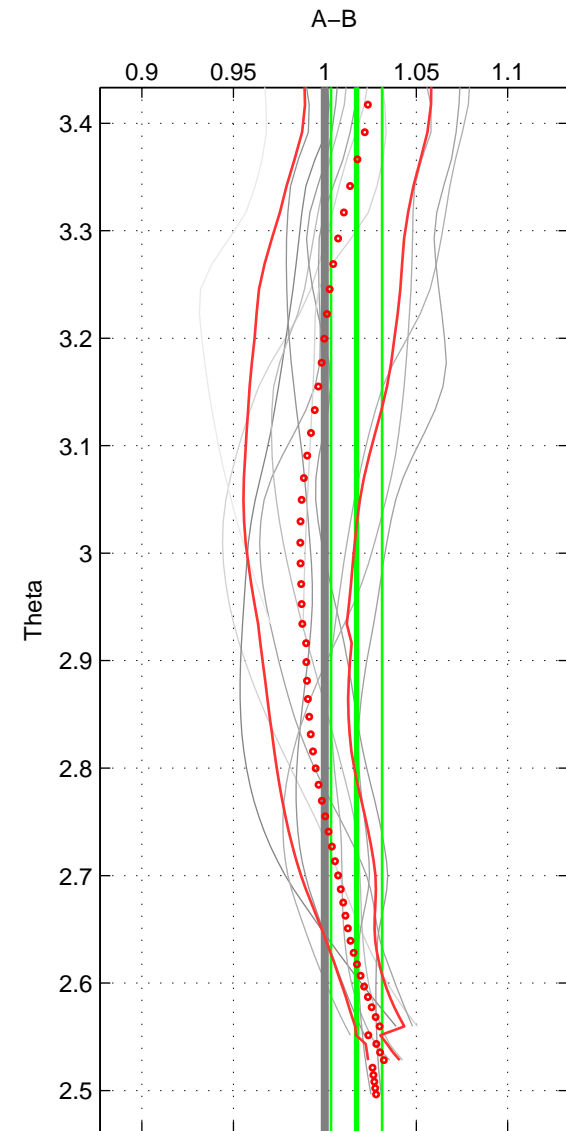

Cruise A (red). Date: Jan 2011 Cruisename: 280-45CE20110103

Cruise B (blue). Date: Apr 1991 Cruisename: 297-64TR19910408

*** "Favourite" values are means of spaces 1 2 3.

	Offset	O.StDev	Ratio	R.Stdev	Rating
SIGMA:	0.815	0.123	1.041	0.006	2
THETA:	0.335	0.276	1.017	0.014	2
DEPTH:	-0.705	0.199	0.964	0.010	2
FAV.:	0.148	0.199	1.008	0.010	2

Profiles of A: 3
 Profiles of B: 4
 Diff profs: 11
 WMoffset (A-B): 0.8146
 WMoffset stdev: 0.12301
 WMratio (A/B): 1.0413
 WMratio stdev: 0.0063582

Quality (1-5): 2

Profiles of A: 3
 Profiles of B: 4
 Diff profs: 11
 WMoffset (A-B): 0.33519
 WMoffset stdev: 0.27639
 WMratio (A/B): 1.0173
 WMratio stdev: 0.013949

Quality (1-5): 2

Profiles of A: 3
 Profiles of B: 4
 Diff profs: 9
 WMoffset (A-B): -0.70474
 WMoffset stdev: 0.19881
 WMratio (A/B): 0.96395
 WMratio stdev: 0.0098569

Quality (1-5): 2