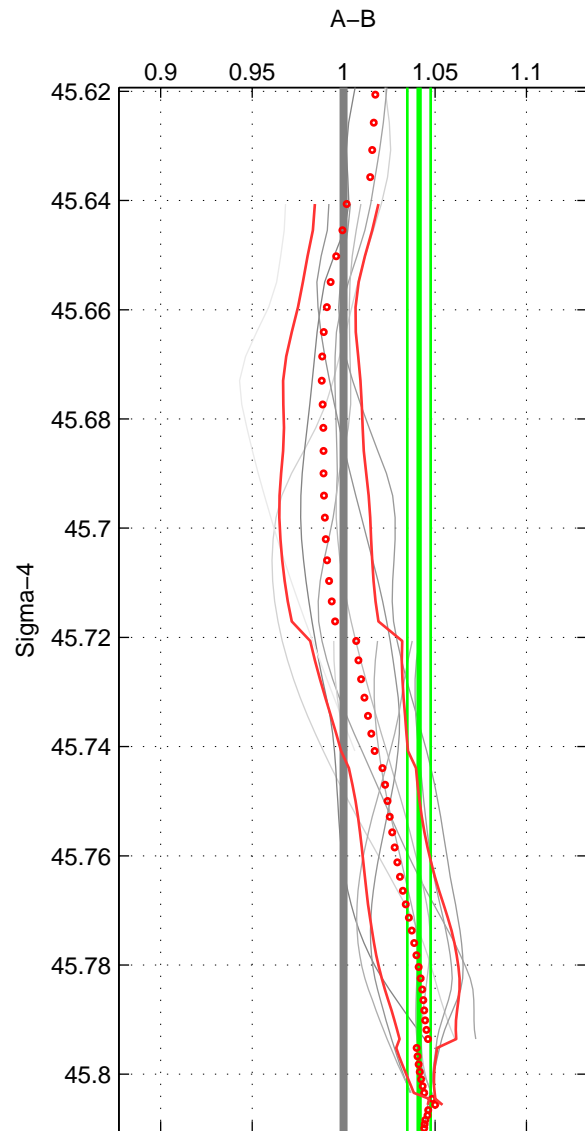

Cruise A (red). Date: Jan 2011 Cruisename: 280-45CE20110103

Cruise B (blue). Date: Apr 1991 Cruisename: 297-64TR19910408

*** "Favourite" values are means of spaces 1 2 3.

	Offset	O.StDev	Ratio	R.Stdev	Rating
SIGMA:	0.815	0.123	1.041	0.006	2
THETA:	0.335	0.276	1.017	0.014	2
DEPTH:	-0.705	0.199	0.964	0.010	2
FAV.:	0.148	0.199	1.008	0.010	2

Profiles of A: 3
 Profiles of B: 4
 Diff profs: 11
 WMoffset (A-B): 0.8146
 WMoffset stdev: 0.12301
 WMratio (A/B): 1.0413
 WMratio stdev: 0.0063582

Quality (1-5): 2

Profiles of A: 3
 Profiles of B: 4
 Diff profs: 11
 WMoffset (A-B): 0.33519
 WMoffset stdev: 0.27639
 WMratio (A/B): 1.0173
 WMratio stdev: 0.013949

Quality (1-5): 2

Profiles of A: 3
 Profiles of B: 4
 Diff profs: 9
 WMoffset (A-B): -0.70474
 WMoffset stdev: 0.19881
 WMratio (A/B): 0.96395
 WMratio stdev: 0.0098569

Quality (1-5): 2