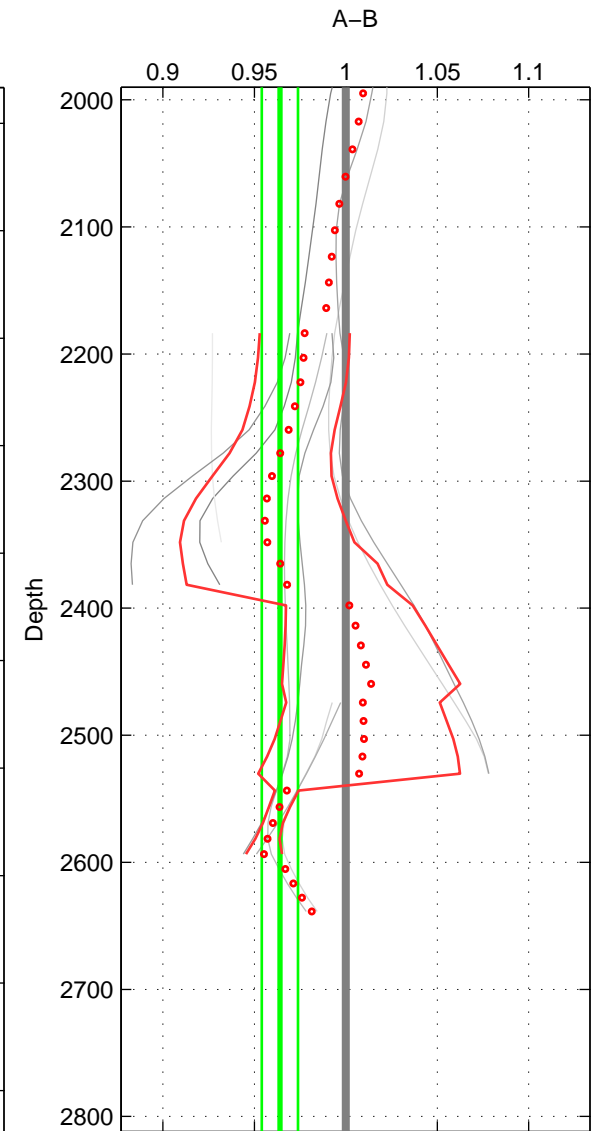

Cruise A (red). Date: Jan 2011 Cruisename: 280-45CE20110103

Cruise B (blue). Date: Apr 1991 Cruisename: 297-64TR19910408

*** "Favourite" values are means of spaces 1 2 3.

	Offset	O.StDev	Ratio	R.Stdev	Rating
SIGMA:	0.815	0.123	1.041	0.006	2
THETA:	0.335	0.276	1.017	0.014	2
DEPTH:	-0.705	0.199	0.964	0.010	2
FAV.:	0.148	0.199	1.008	0.010	2

Profiles of A: 3
 Profiles of B: 4
 Diff profs: 11
 WMoffset (A-B): 0.8146
 WMoffset stdev: 0.12301
 WMratio (A/B): 1.0413
 WMratio stdev: 0.0063582

Quality (1-5): 2

Profiles of A: 3
 Profiles of B: 4
 Diff profs: 11
 WMoffset (A-B): 0.33519
 WMoffset stdev: 0.27639
 WMratio (A/B): 1.0173
 WMratio stdev: 0.013949

Quality (1-5): 2

Profiles of A: 3
 Profiles of B: 4
 Diff profs: 9
 WMoffset (A-B): -0.70474
 WMoffset stdev: 0.19881
 WMratio (A/B): 0.96395
 WMratio stdev: 0.0098569

Quality (1-5): 2