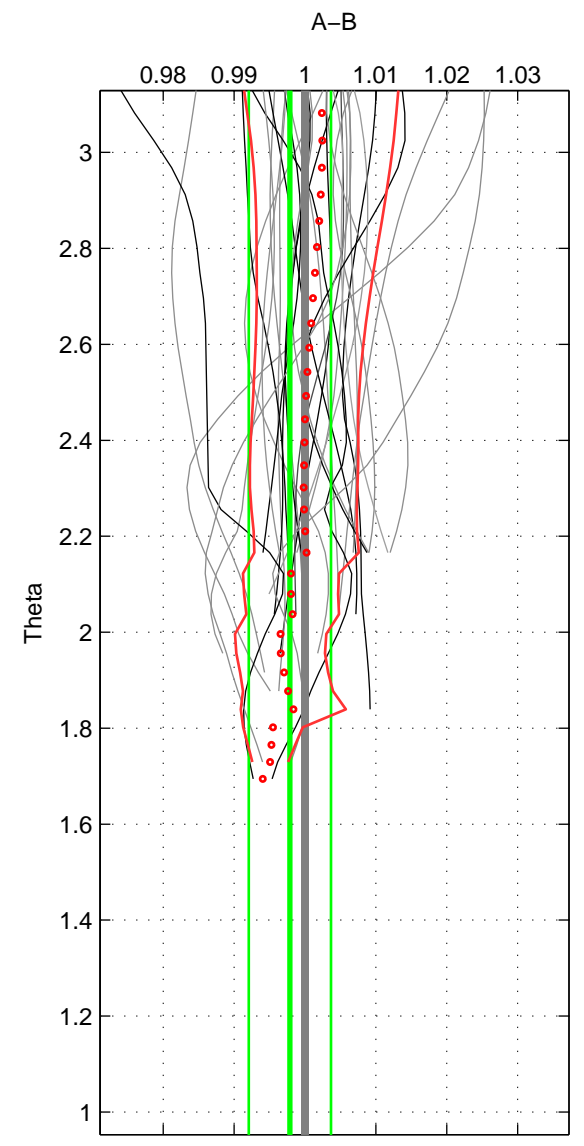

Cruise A (red). Date: Oct 1999 Cruisename: 688-49UP19990917  
 Cruise B (blue). Date: Nov 2001 Cruisename: 695-49UP20011010

\*\*\* "Favourite" values are those of space 2.

	Offset	O.StDev	Ratio	R.Stdev	Rating
SIGMA:	-0.201	0.164	0.995	0.004	3
THETA:	-0.088	0.235	0.998	0.006	5
DEPTH:	0.048	0.017	1.001	0.000	3
FAV. :	-0.088	0.235	0.998	0.006	5

Profiles of A: 11  
 Profiles of B: 4  
 Diff profs : 3  
 WMoffset (A-B): -0.20055  
 WMoffset stdev: 0.16439  
 WMratio (A/B): 0.99517  
 WMratio stdev: 0.0039432

Quality (1-5): 3

Profiles of A: 24  
 Profiles of B: 20  
 Diff profs : 29  
 WMoffset (A-B): -0.08752  
 WMoffset stdev: 0.23509  
 WMratio (A/B): 0.99788  
 WMratio stdev: 0.005801

Quality (1-5): 5

Profiles of A: 24  
 Profiles of B: 20  
 Diff profs : 29  
 WMoffset (A-B): 0.048489  
 WMoffset stdev: 0.016873  
 WMratio (A/B): 1.0012  
 WMratio stdev: 0.00041466

Quality (1-5): 3