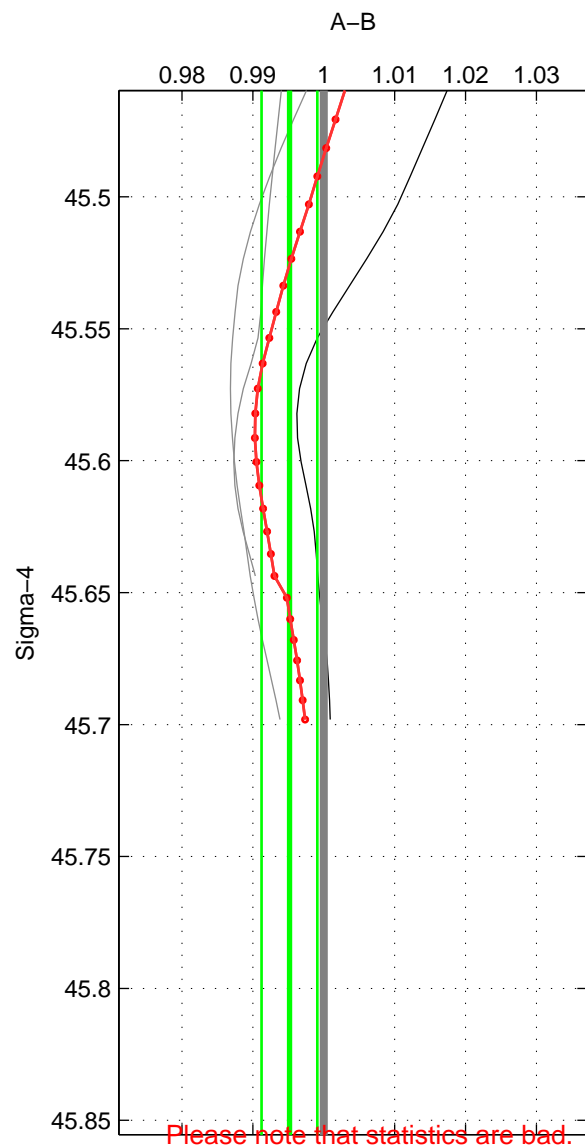

Cruise A (red). Date: Oct 1999 Cruisename: 688-49UP19990917  
 Cruise B (blue). Date: Nov 2001 Cruisename: 695-49UP20011010

\*\*\* "Favourite" values are those of space 2.

	Offset	O.StDev	Ratio	R.Stdev	Rating
SIGMA:	-0.201	0.164	0.995	0.004	3
THETA:	-0.088	0.235	0.998	0.006	5
DEPTH:	0.048	0.017	1.001	0.000	3
FAV. :	-0.088	0.235	0.998	0.006	5

Profiles of A: 11  
 Profiles of B: 4  
 Diff profs : 3  
 WMoffset (A-B): -0.20055  
 WMoffset stdev: 0.16439  
 WMratio (A/B): 0.99517  
 WMratio stdev: 0.0039432

Quality (1-5): 3

Profiles of A: 24  
 Profiles of B: 20  
 Diff profs : 29  
 WMoffset (A-B): -0.08752  
 WMoffset stdev: 0.23509  
 WMratio (A/B): 0.99788  
 WMratio stdev: 0.005801

Quality (1-5): 5

Profiles of A: 24  
 Profiles of B: 20  
 Diff profs : 29  
 WMoffset (A-B): 0.048489  
 WMoffset stdev: 0.016873  
 WMratio (A/B): 1.0012  
 WMratio stdev: 0.00041466

Quality (1-5): 3