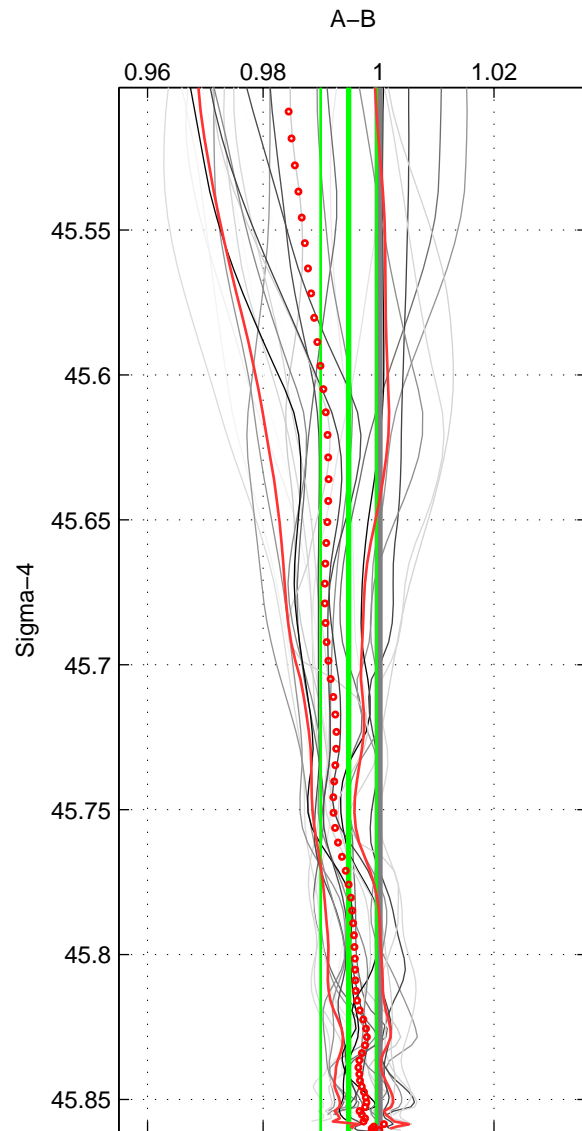

Cruise A (red). Date: Nov 1995 Cruisename: 625-49RY19951115

Cruise B (blue). Date: Jul 2010 Cruisename: 718-49UP20100706

\*\*\* "Favourite" values are means of spaces 1 2 3.

	Offset	O.StDev	Ratio	R.Stdev	Rating
SIGMA:	-0.191	0.178	0.995	0.005	5
THETA:	-0.171	0.183	0.995	0.005	5
DEPTH:	-0.106	0.157	0.997	0.004	5
FAV. :	-0.156	0.173	0.996	0.005	5

Profiles of A: 5  
 Profiles of B: 9  
 Diff profs : 27  
 WMoffset (A-B): -0.19076  
 WMoffset stdev: 0.17779  
 WMratio (A/B): 0.9948  
 WMratio stdev: 0.0048166

Quality (1-5): 5

Profiles of A: 5  
 Profiles of B: 9  
 Diff profs : 27  
 WMoffset (A-B): -0.17075  
 WMoffset stdev: 0.18303  
 WMratio (A/B): 0.99533  
 WMratio stdev: 0.0049827

Quality (1-5): 5

Profiles of A: 5  
 Profiles of B: 9  
 Diff profs : 27  
 WMoffset (A-B): -0.10609  
 WMoffset stdev: 0.15736  
 WMratio (A/B): 0.99706  
 WMratio stdev: 0.0043442

Quality (1-5): 5