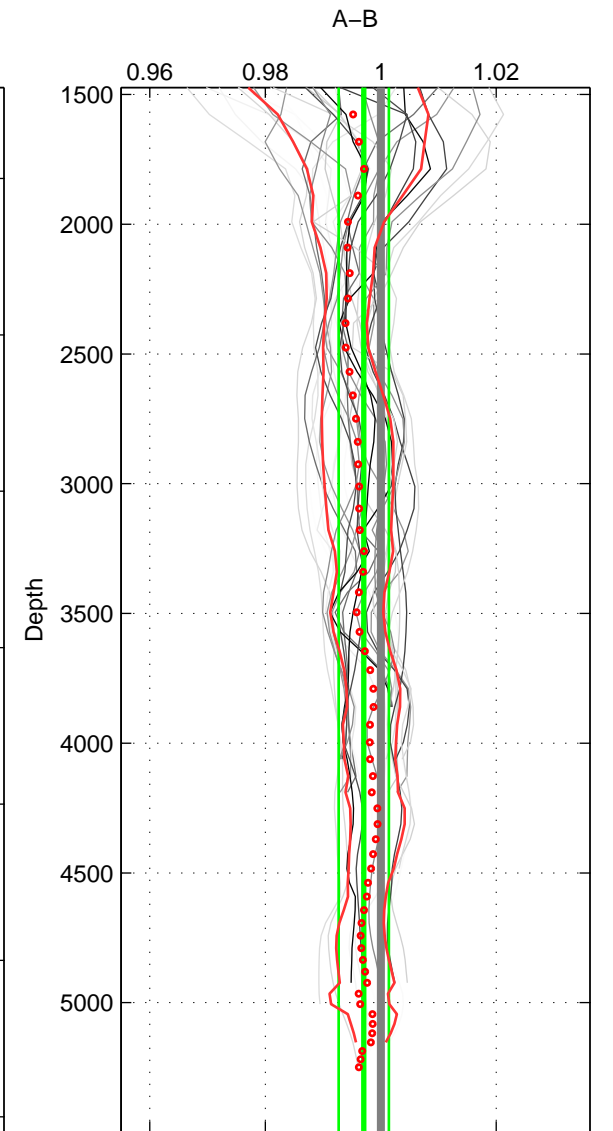

Cruise A (red). Date: Nov 1995 Cruisename: 625-49RY19951115

Cruise B (blue). Date: Jul 2010 Cruisename: 718-49UP20100706

\*\*\* "Favourite" values are means of spaces 1 2 3.

	Offset	O.StDev	Ratio	R.Stdev	Rating
SIGMA:	-0.191	0.178	0.995	0.005	5
THETA:	-0.171	0.183	0.995	0.005	5
DEPTH:	-0.106	0.157	0.997	0.004	5
FAV. :	-0.156	0.173	0.996	0.005	5

Profiles of A: 5  
 Profiles of B: 9  
 Diff profs : 27  
 WMoffset (A-B): -0.19076  
 WMoffset stdev: 0.17779  
 WMratio (A/B): 0.9948  
 WMratio stdev: 0.0048166

Quality (1-5): 5

Profiles of A: 5  
 Profiles of B: 9  
 Diff profs : 27  
 WMoffset (A-B): -0.17075  
 WMoffset stdev: 0.18303  
 WMratio (A/B): 0.99533  
 WMratio stdev: 0.0049827

Quality (1-5): 5

Profiles of A: 5  
 Profiles of B: 9  
 Diff profs : 27  
 WMoffset (A-B): -0.10609  
 WMoffset stdev: 0.15736  
 WMratio (A/B): 0.99706  
 WMratio stdev: 0.0043442

Quality (1-5): 5