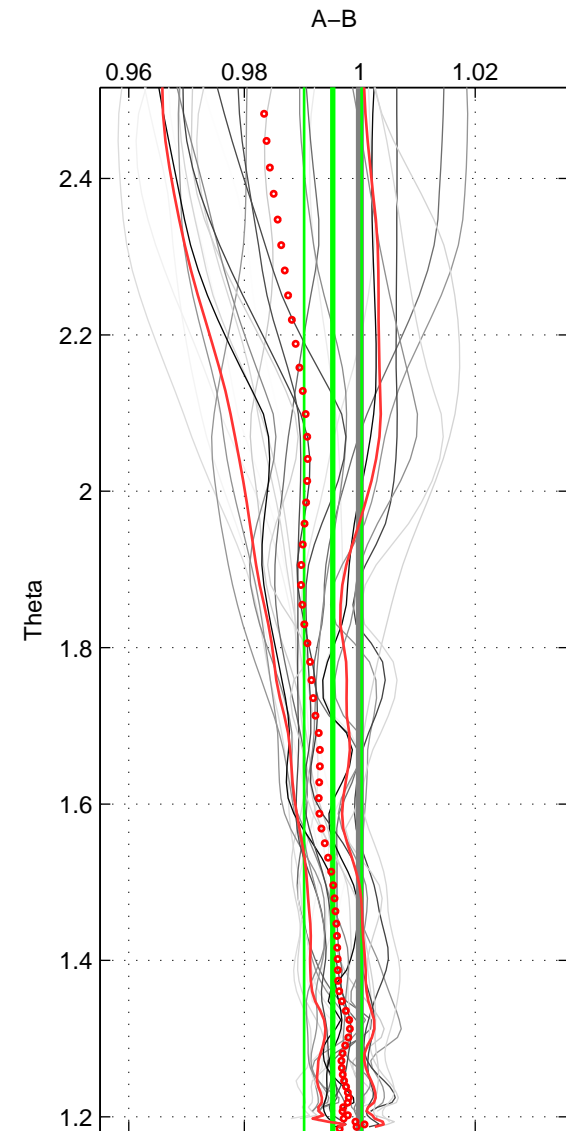

Cruise A (red). Date: Nov 1995 Cruisename: 625-49RY19951115

Cruise B (blue). Date: Jul 2010 Cruisename: 718-49UP20100706

\*\*\* "Favourite" values are means of spaces 1 2 3.

	Offset	O.StDev	Ratio	R.Stdev	Rating
SIGMA:	-0.191	0.178	0.995	0.005	5
THETA:	-0.171	0.183	0.995	0.005	5
DEPTH:	-0.106	0.157	0.997	0.004	5
FAV. :	-0.156	0.173	0.996	0.005	5

Profiles of A: 5  
 Profiles of B: 9  
 Diff profs : 27  
 WMoffset (A-B): -0.19076  
 WMoffset stdev: 0.17779  
 WMratio (A/B): 0.9948  
 WMratio stdev: 0.0048166

Quality (1-5): 5

Profiles of A: 5  
 Profiles of B: 9  
 Diff profs : 27  
 WMoffset (A-B): -0.17075  
 WMoffset stdev: 0.18303  
 WMratio (A/B): 0.99533  
 WMratio stdev: 0.0049827

Quality (1-5): 5

Profiles of A: 5  
 Profiles of B: 9  
 Diff profs : 27  
 WMoffset (A-B): -0.10609  
 WMoffset stdev: 0.15736  
 WMratio (A/B): 0.99706  
 WMratio stdev: 0.0043442

Quality (1-5): 5