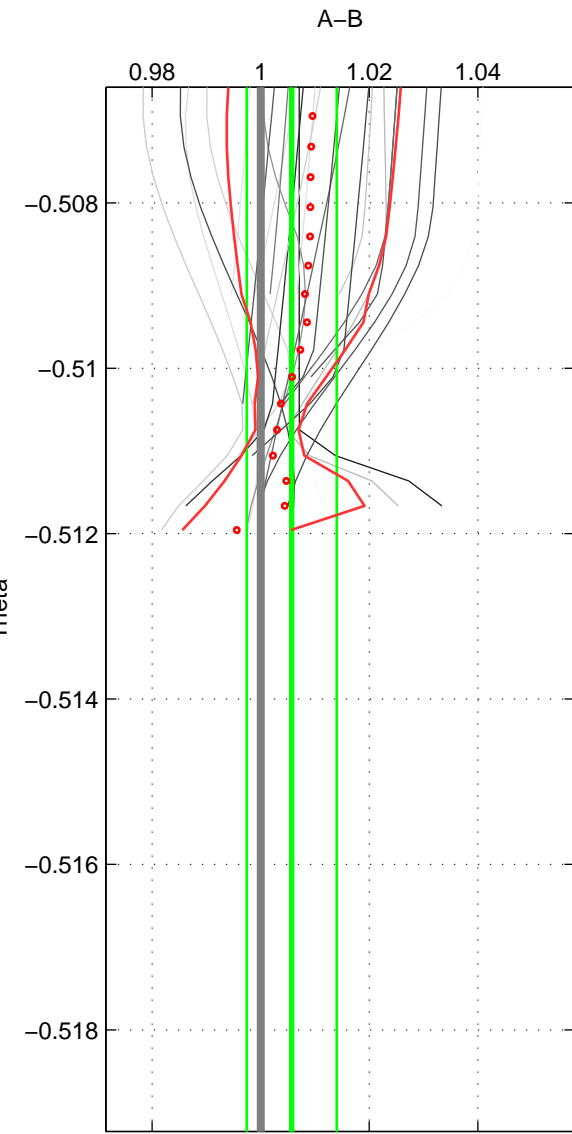

Cruise A (red). Date: Aug 2004 Cruisename: 56-32H120040718
 Cruise B (blue). Date: Sep 2002 Cruisename: 67-49NZ20020822

*** "Favourite" values are those of space 2.

	Offset	O.StDev	Ratio	R.Stdev	Rating
SIGMA:	0.152	0.193	1.011	0.014	3
THETA:	0.082	0.119	1.006	0.008	4
DEPTH:	0.061	0.045	1.004	0.003	3
FAV.:	0.082	0.119	1.006	0.008	4

Profiles of A: 2
 Profiles of B: 6
 Diff profs : 7
 WMoffset (A-B): 0.15161
 WMoffset stdev: 0.19327
 WMratio (A/B): 1.0108
 WMratio stdev: 0.013649

Quality (1-5): 3

Profiles of A: 6
 Profiles of B: 6
 Diff profs : 24
 WMoffset (A-B): 0.082014
 WMoffset stdev: 0.11934
 WMratio (A/B): 1.0057
 WMratio stdev: 0.0082845

Quality (1-5): 4

Profiles of A: 5
 Profiles of B: 6
 Diff profs : 19
 WMoffset (A-B): 0.061372
 WMoffset stdev: 0.045244
 WMratio (A/B): 1.0044
 WMratio stdev: 0.0031576

Quality (1-5): 3

Please note that statistics are bad.