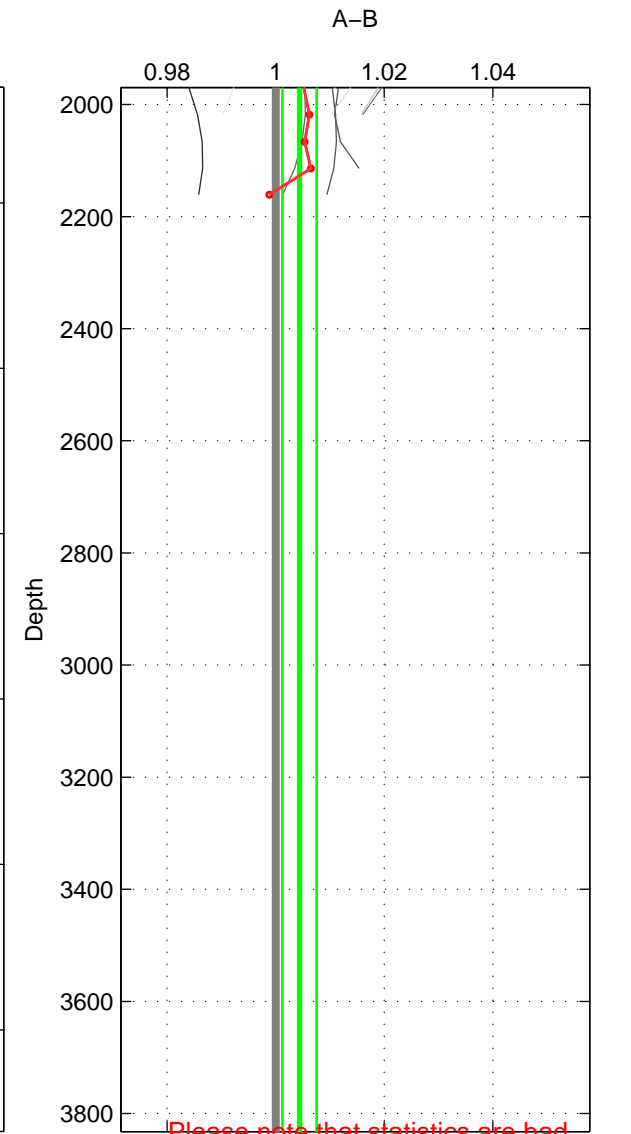

Cruise A (red). Date: Aug 2004 Cruisename: 56-32H120040718
 Cruise B (blue). Date: Sep 2002 Cruisename: 67-49NZ20020822

*** "Favourite" values are those of space 2.

	Offset	O.StDev	Ratio	R.Stdev	Rating
SIGMA:	0.152	0.193	1.011	0.014	3
THETA:	0.082	0.119	1.006	0.008	4
DEPTH:	0.061	0.045	1.004	0.003	3
FAV.:	0.082	0.119	1.006	0.008	4

Profiles of A: 2
 Profiles of B: 6
 Diff profs : 7
 WMoffset (A-B): 0.15161
 WMoffset stdev: 0.19327
 WMratio (A/B): 1.0108
 WMratio stdev: 0.013649

Quality (1-5): 3

Profiles of A: 6
 Profiles of B: 6
 Diff profs : 24
 WMoffset (A-B): 0.082014
 WMoffset stdev: 0.11934
 WMratio (A/B): 1.0057
 WMratio stdev: 0.0082845

Quality (1-5): 4

Profiles of A: 5
 Profiles of B: 6
 Diff profs : 19
 WMoffset (A-B): 0.061372
 WMoffset stdev: 0.045244
 WMratio (A/B): 1.0044
 WMratio stdev: 0.0031576

Quality (1-5): 3

Please note that statistics are bad.