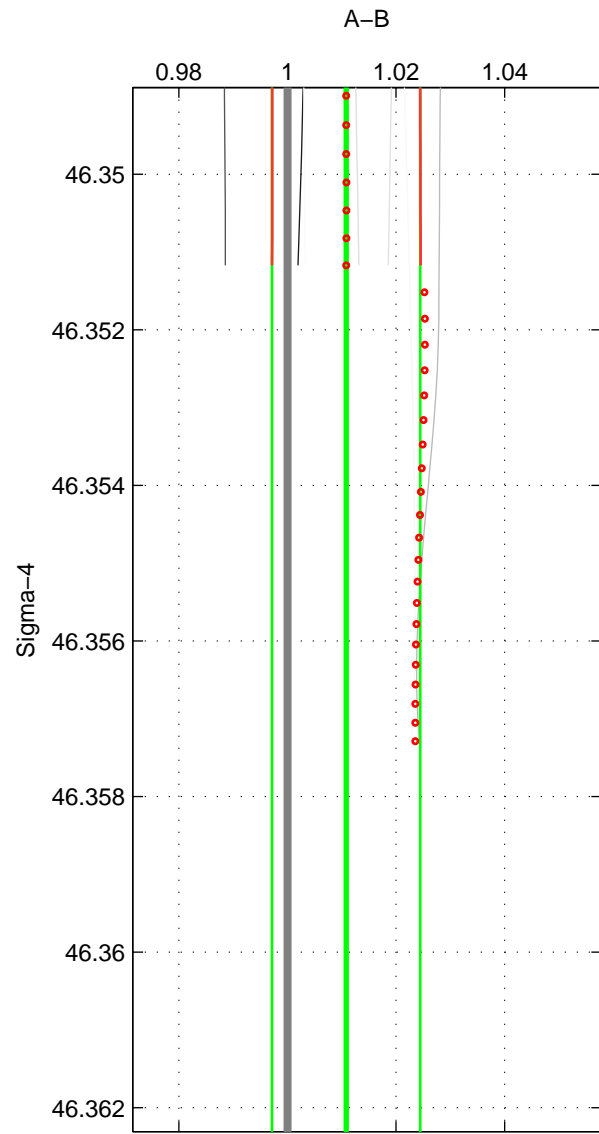

Cruise A (red). Date: Aug 2004 Cruisename: 56-32H120040718
 Cruise B (blue). Date: Sep 2002 Cruisename: 67-49NZ20020822

*** "Favourite" values are those of space 2.

	Offset	O.StDev	Ratio	R.Stdev	Rating
SIGMA:	0.152	0.193	1.011	0.014	3
THETA:	0.082	0.119	1.006	0.008	4
DEPTH:	0.061	0.045	1.004	0.003	3
FAV.:	0.082	0.119	1.006	0.008	4

Profiles of A: 2
 Profiles of B: 6
 Diff profs : 7
 WMoffset (A-B): 0.15161
 WMoffset stdev: 0.19327
 WMratio (A/B): 1.0108
 WMratio stdev: 0.013649

Quality (1-5): 3

Profiles of A: 6
 Profiles of B: 6
 Diff profs : 24
 WMoffset (A-B): 0.082014
 WMoffset stdev: 0.11934
 WMratio (A/B): 1.0057
 WMratio stdev: 0.0082845

Quality (1-5): 4

Profiles of A: 5
 Profiles of B: 6
 Diff profs : 19
 WMoffset (A-B): 0.061372
 WMoffset stdev: 0.045244
 WMratio (A/B): 1.0044
 WMratio stdev: 0.0031576

Quality (1-5): 3

Please note that statistics are bad.