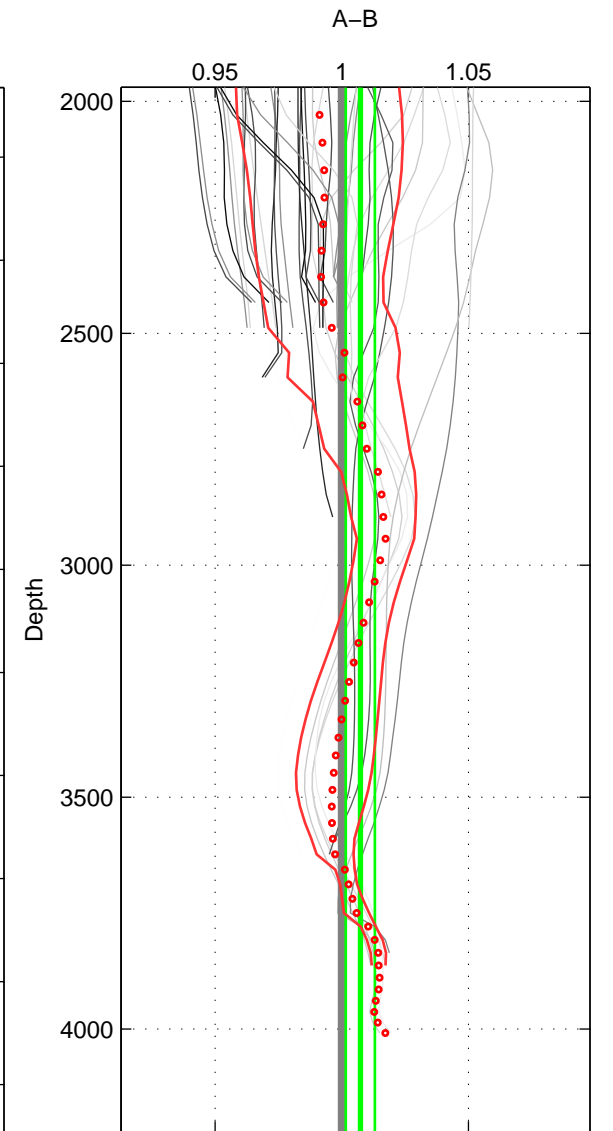

Cruise A (red). Date: Dec 2002 Cruisename: 125-06AQ20021124

Cruise B (blue). Date: Mar 2010 Cruisename: 256-33RO20100308

\*\*\* "Favourite" values are means of spaces 1 2 3.

	Offset	O.StDev	Ratio	R.Stdev	Rating
SIGMA:	-0.283	0.633	0.991	0.020	5
THETA:	-0.235	0.585	0.992	0.019	5
DEPTH:	0.237	0.184	1.007	0.006	5
FAV.:	-0.094	0.467	0.997	0.015	5

Profiles of A: 8  
 Profiles of B: 13  
 Diff profs: 41  
 WMoffset (A-B): -0.28272  
 WMoffset stdev: 0.63281  
 WMratio (A/B): 0.99084  
 WMratio stdev: 0.02026

Quality (1-5): 5

Profiles of A: 8  
 Profiles of B: 13  
 Diff profs: 41  
 WMoffset (A-B): -0.23511  
 WMoffset stdev: 0.58479  
 WMratio (A/B): 0.99236  
 WMratio stdev: 0.018782

Quality (1-5): 5

Profiles of A: 8  
 Profiles of B: 13  
 Diff profs: 41  
 WMoffset (A-B): 0.23697  
 WMoffset stdev: 0.18417  
 WMratio (A/B): 1.0073  
 WMratio stdev: 0.0057156

Quality (1-5): 5