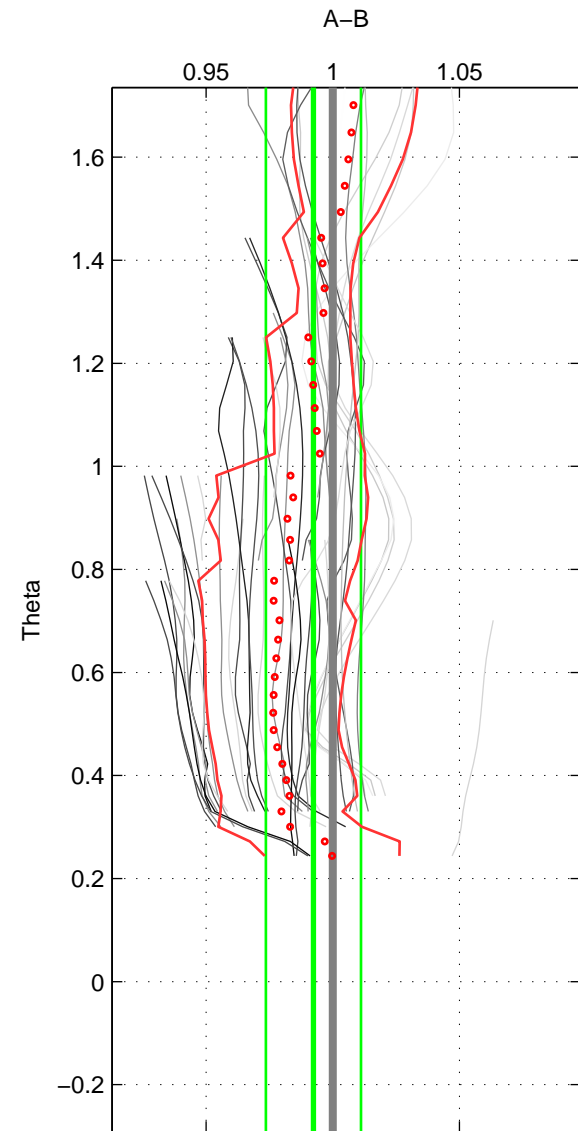

Cruise A (red). Date: Dec 2002 Cruisename: 125-06AQ20021124

Cruise B (blue). Date: Mar 2010 Cruisename: 256-33RO20100308

\*\*\* "Favourite" values are means of spaces 1 2 3.

	Offset	O.StDev	Ratio	R.Stdev	Rating
SIGMA:	-0.283	0.633	0.991	0.020	5
THETA:	-0.235	0.585	0.992	0.019	5
DEPTH:	0.237	0.184	1.007	0.006	5
FAV.:	-0.094	0.467	0.997	0.015	5

Profiles of A: 8  
 Profiles of B: 13  
 Diff profs: 41  
 WMoffset (A-B): -0.28272  
 WMoffset stdev: 0.63281  
 WMratio (A/B): 0.99084  
 WMratio stdev: 0.02026

Quality (1-5): 5

Profiles of A: 8  
 Profiles of B: 13  
 Diff profs: 41  
 WMoffset (A-B): -0.23511  
 WMoffset stdev: 0.58479  
 WMratio (A/B): 0.99236  
 WMratio stdev: 0.018782

Quality (1-5): 5

Profiles of A: 8  
 Profiles of B: 13  
 Diff profs: 41  
 WMoffset (A-B): 0.23697  
 WMoffset stdev: 0.18417  
 WMratio (A/B): 1.0073  
 WMratio stdev: 0.0057156

Quality (1-5): 5