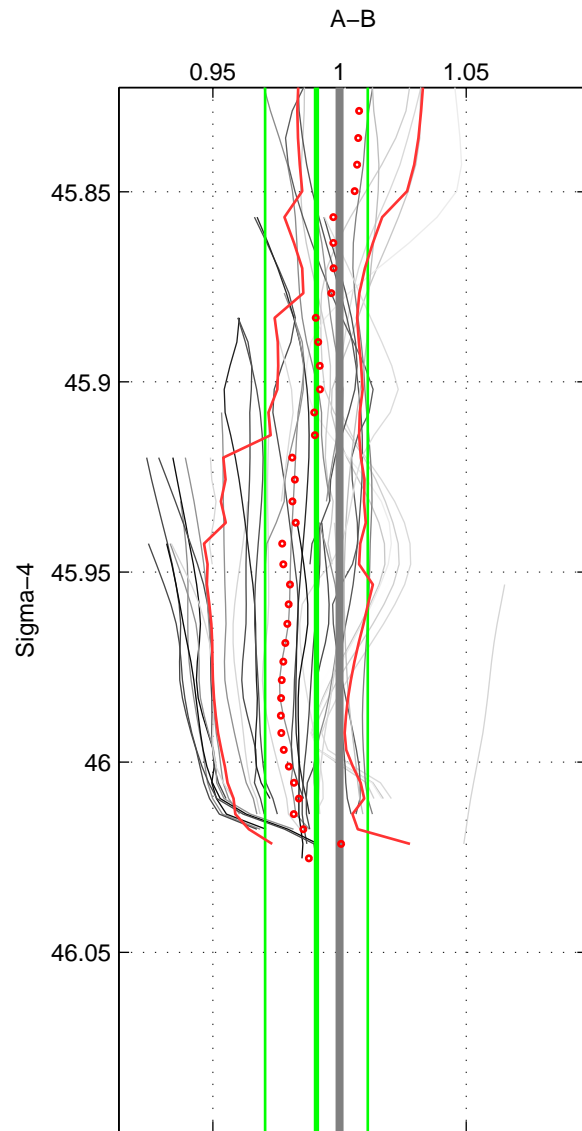

Cruise A (red). Date: Dec 2002 Cruisename: 125-06AQ20021124

Cruise B (blue). Date: Mar 2010 Cruisename: 256-33RO20100308

\*\*\* "Favourite" values are means of spaces 1 2 3.

	Offset	O.StDev	Ratio	R.Stdev	Rating
SIGMA:	-0.283	0.633	0.991	0.020	5
THETA:	-0.235	0.585	0.992	0.019	5
DEPTH:	0.237	0.184	1.007	0.006	5
FAV.:	-0.094	0.467	0.997	0.015	5

Profiles of A: 8  
 Profiles of B: 13  
 Diff profs: 41  
 WMoffset (A-B): -0.28272  
 WMoffset stdev: 0.63281  
 WMratio (A/B): 0.99084  
 WMratio stdev: 0.02026

Quality (1-5): 5

Profiles of A: 8  
 Profiles of B: 13  
 Diff profs: 41  
 WMoffset (A-B): -0.23511  
 WMoffset stdev: 0.58479  
 WMratio (A/B): 0.99236  
 WMratio stdev: 0.018782

Quality (1-5): 5

Profiles of A: 8  
 Profiles of B: 13  
 Diff profs: 41  
 WMoffset (A-B): 0.23697  
 WMoffset stdev: 0.18417  
 WMratio (A/B): 1.0073  
 WMratio stdev: 0.0057156

Quality (1-5): 5