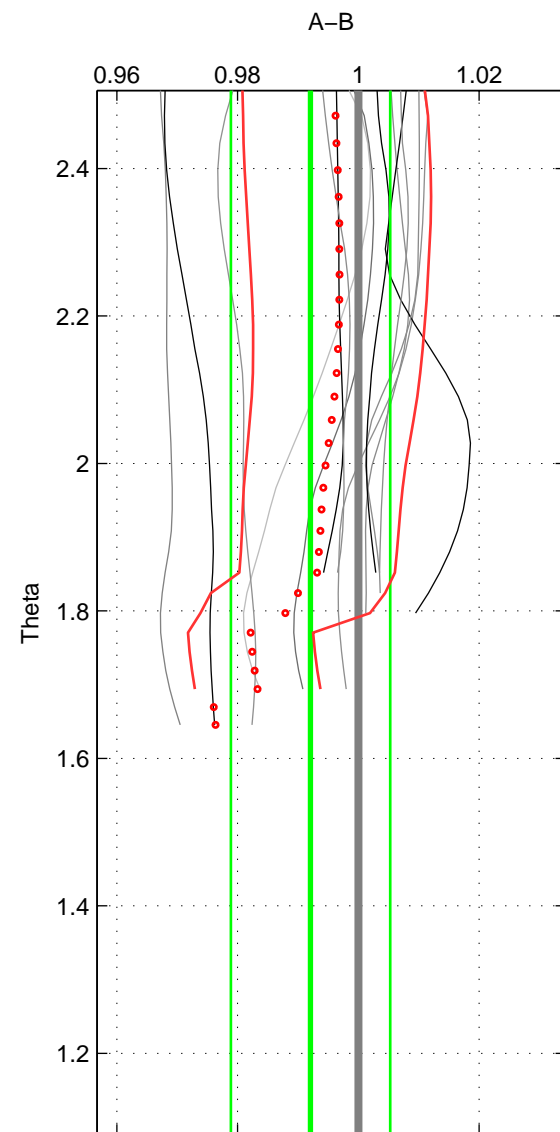

Cruise A (red). Date: Jun 1997 Cruisename: 681-49UP19970530

Cruise B (blue). Date: Oct 1998 Cruisename: 686-49UP19980916

*** "Favourite" values are those of space 1.

	Offset	O.StDev	Ratio	R.Stdev	Rating
SIGMA:	-0.306	0.555	0.993	0.013	5
THETA:	-0.346	0.563	0.992	0.013	4
DEPTH:	-0.359	0.033	0.991	0.001	3
FAV.:	-0.306	0.555	0.993	0.013	5

Profiles of A: 6
 Profiles of B: 13
 Diff profs: 13
 WMoffset (A-B): -0.30562
 WMoffset stdev: 0.55527
 WMratio (A/B): 0.99297
 WMratio stdev: 0.013036

Quality (1-5): 5

Profiles of A: 6
 Profiles of B: 13
 Diff profs: 13
 WMoffset (A-B): -0.34612
 WMoffset stdev: 0.56338
 WMratio (A/B): 0.99207
 WMratio stdev: 0.013191

Quality (1-5): 4

Profiles of A: 6
 Profiles of B: 13
 Diff profs: 13
 WMoffset (A-B): -0.3592
 WMoffset stdev: 0.033175
 WMratio (A/B): 0.99141
 WMratio stdev: 0.00091051

Quality (1-5): 3

Please note that statistics are bad.