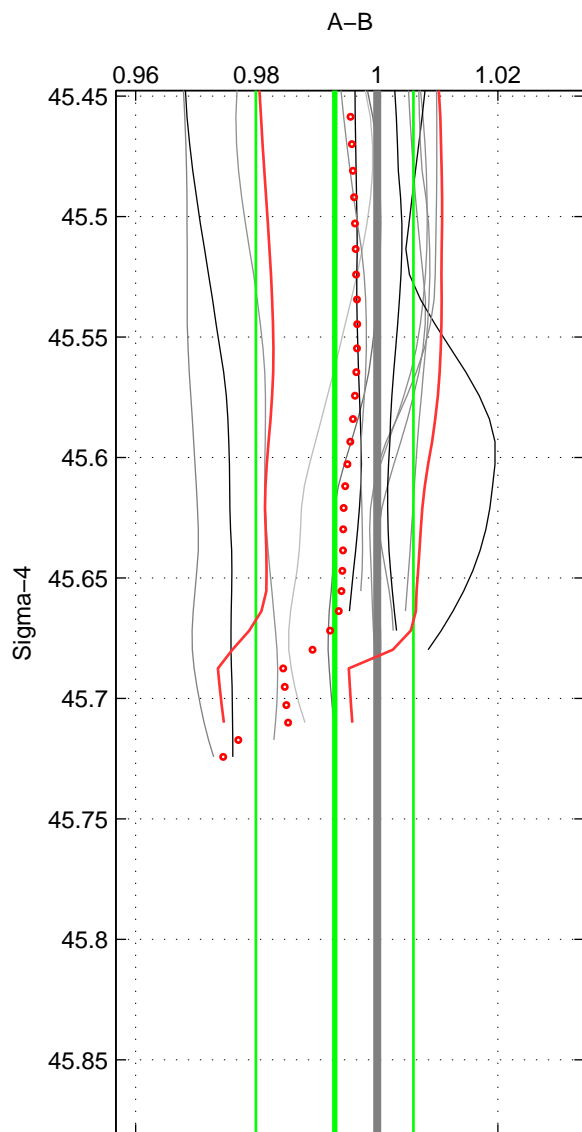

Cruise A (red). Date: Jun 1997 Cruisename: 681-49UP19970530

Cruise B (blue). Date: Oct 1998 Cruisename: 686-49UP19980916

*** "Favourite" values are those of space 1.

	Offset	O.StDev	Ratio	R.Stdev	Rating
SIGMA:	-0.306	0.555	0.993	0.013	5
THETA:	-0.346	0.563	0.992	0.013	4
DEPTH:	-0.359	0.033	0.991	0.001	3
FAV.:	-0.306	0.555	0.993	0.013	5

Profiles of A: 6
 Profiles of B: 13
 Diff profs: 13
 WMoffset (A-B): -0.30562
 WMoffset stdev: 0.55527
 WMratio (A/B): 0.99297
 WMratio stdev: 0.013036

Quality (1-5): 5

Profiles of A: 6
 Profiles of B: 13
 Diff profs: 13
 WMoffset (A-B): -0.34612
 WMoffset stdev: 0.56338
 WMratio (A/B): 0.99207
 WMratio stdev: 0.013191

Quality (1-5): 4

Profiles of A: 6
 Profiles of B: 13
 Diff profs: 13
 WMoffset (A-B): -0.3592
 WMoffset stdev: 0.033175
 WMratio (A/B): 0.99141
 WMratio stdev: 0.00091051

Quality (1-5): 3

Please note that statistics are bad.