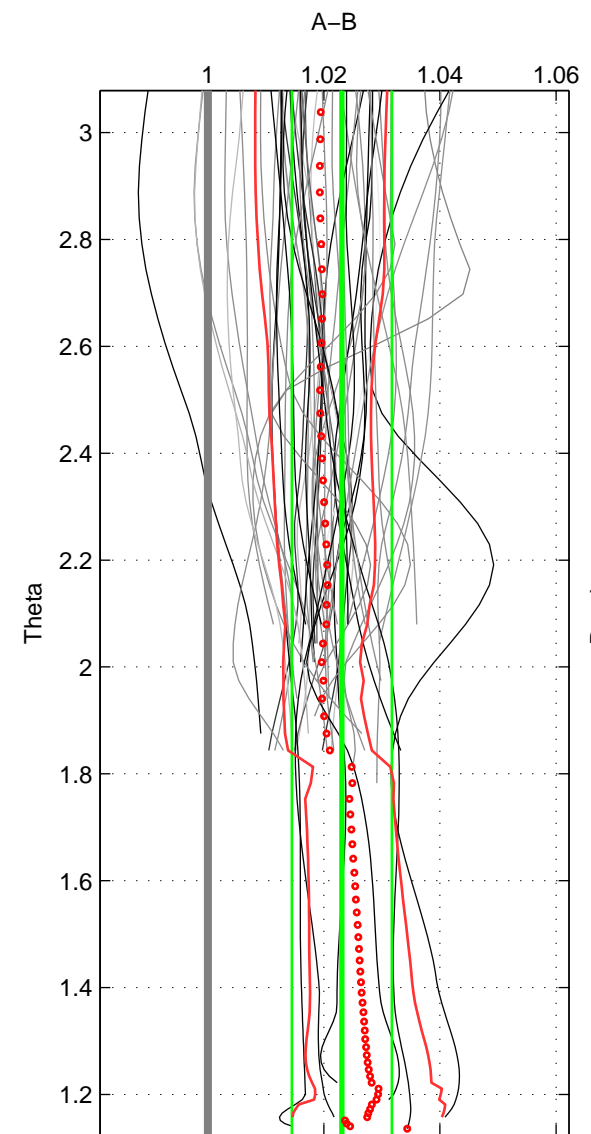

Cruise A (red). Date: Jul 2001 Cruisename: 656-49UF20010710

Cruise B (blue). Date: Nov 2004 Cruisename: 705-49UP20041021

*** "Favourite" values are means of spaces 1 2.

	Offset	O.StDev	Ratio	R.Stdev	Rating
SIGMA:	0.778	0.295	1.020	0.008	5
THETA:	0.871	0.322	1.023	0.009	5
DEPTH:	1.055	0.282	1.029	0.008	3
FAV.:	0.824	0.308	1.022	0.008	5

Profiles of A: 34
 Profiles of B: 15
 Diff profs : 49
 WMoffset (A-B): 0.77798
 WMoffset stdev: 0.29464
 WMratio (A/B): 1.0202
 WMratio stdev: 0.0077522

Quality (1-5): 5

Profiles of A: 34
 Profiles of B: 15
 Diff profs : 49
 WMoffset (A-B): 0.87076
 WMoffset stdev: 0.32198
 WMratio (A/B): 1.0231
 WMratio stdev: 0.0086125

Quality (1-5): 5

Profiles of A: 34
 Profiles of B: 15
 Diff profs : 49
 WMoffset (A-B): 1.0547
 WMoffset stdev: 0.28214
 WMratio (A/B): 1.0292
 WMratio stdev: 0.0083232

Quality (1-5): 3

Please note that statistics are bad.