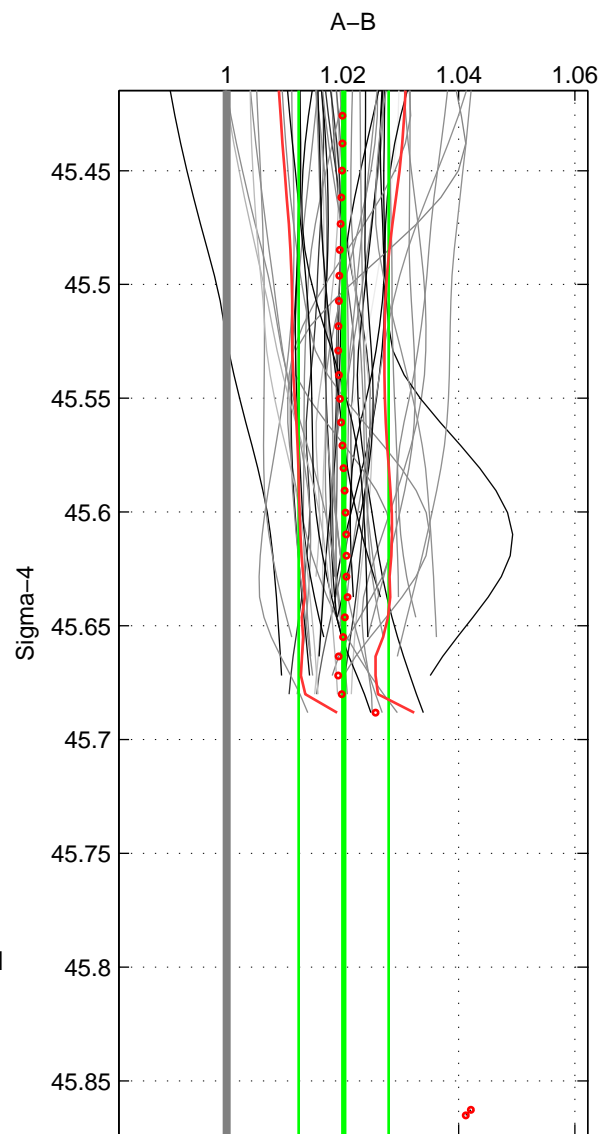

Cruise A (red). Date: Jul 2001 Cruisename: 656-49UF20010710

Cruise B (blue). Date: Nov 2004 Cruisename: 705-49UP20041021

*** "Favourite" values are means of spaces 1 2.

	Offset	O.StDev	Ratio	R.Stdev	Rating
SIGMA:	0.778	0.295	1.020	0.008	5
THETA:	0.871	0.322	1.023	0.009	5
DEPTH:	1.055	0.282	1.029	0.008	3
FAV.:	0.824	0.308	1.022	0.008	5

Profiles of A: 34
 Profiles of B: 15
 Diff profs : 49
 WMoffset (A-B): 0.77798
 WMoffset stdev: 0.29464
 WMratio (A/B): 1.0202
 WMratio stdev: 0.0077522

Quality (1-5): 5

Profiles of A: 34
 Profiles of B: 15
 Diff profs : 49
 WMoffset (A-B): 0.87076
 WMoffset stdev: 0.32198
 WMratio (A/B): 1.0231
 WMratio stdev: 0.0086125

Quality (1-5): 5

Profiles of A: 34
 Profiles of B: 15
 Diff profs : 49
 WMoffset (A-B): 1.0547
 WMoffset stdev: 0.28214
 WMratio (A/B): 1.0292
 WMratio stdev: 0.0083232

Quality (1-5): 3

Please note that statistics are bad.