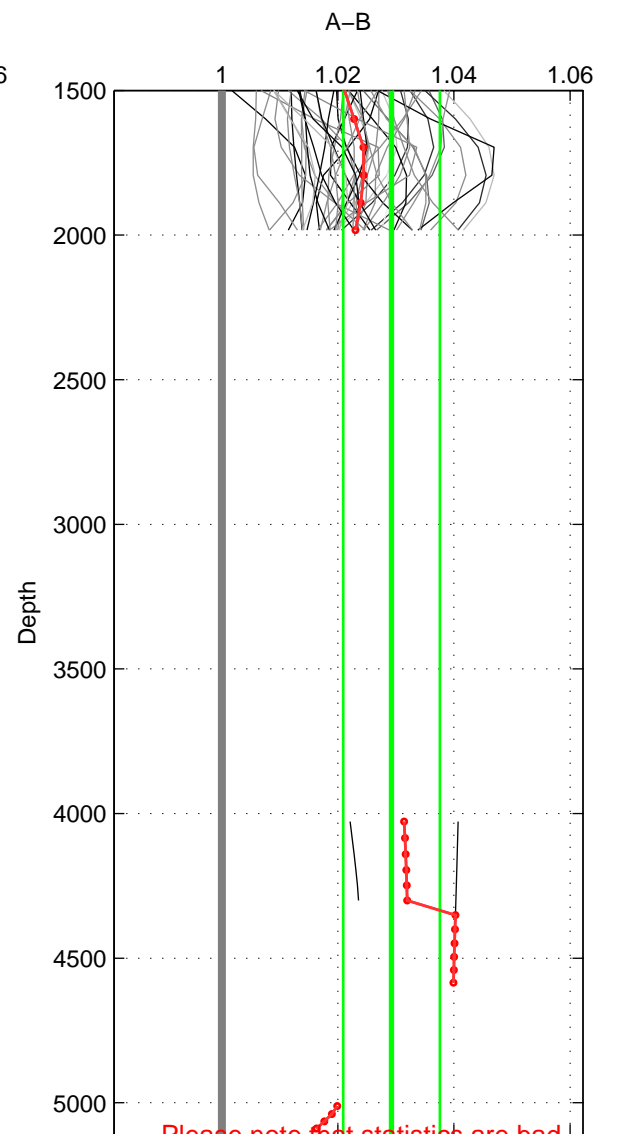

Cruise A (red). Date: Jul 2001 Cruisename: 656-49UF20010710

Cruise B (blue). Date: Nov 2004 Cruisename: 705-49UP20041021

*** "Favourite" values are means of spaces 1 2.

	Offset	O.StDev	Ratio	R.Stdev	Rating
SIGMA:	0.778	0.295	1.020	0.008	5
THETA:	0.871	0.322	1.023	0.009	5
DEPTH:	1.055	0.282	1.029	0.008	3
FAV.:	0.824	0.308	1.022	0.008	5

Profiles of A: 34
 Profiles of B: 15
 Diff profs : 49
 WMoffset (A-B): 0.77798
 WMoffset stdev: 0.29464
 WMratio (A/B): 1.0202
 WMratio stdev: 0.0077522

Quality (1-5): 5

Profiles of A: 34
 Profiles of B: 15
 Diff profs : 49
 WMoffset (A-B): 0.87076
 WMoffset stdev: 0.32198
 WMratio (A/B): 1.0231
 WMratio stdev: 0.0086125

Quality (1-5): 5

Profiles of A: 34
 Profiles of B: 15
 Diff profs : 49
 WMoffset (A-B): 1.0547
 WMoffset stdev: 0.28214
 WMratio (A/B): 1.0292
 WMratio stdev: 0.0083232

Quality (1-5): 3

Please note that statistics are bad.