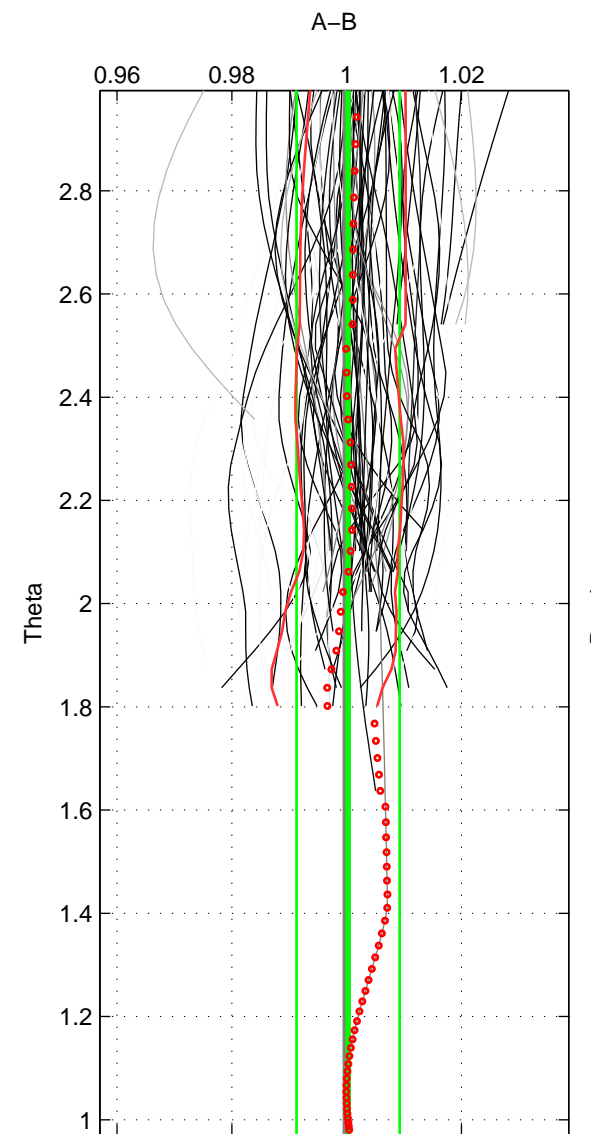

Cruise A (red). Date: Jul 2005 Cruisename: 669-49UF20050615
 Cruise B (blue). Date: Jul 2006 Cruisename: 672-49UF20060614

*** "Favourite" values are means of spaces 1 2.

	Offset	O.StDev	Ratio	R.Stdev	Rating
SIGMA:	-0.010	0.333	1.000	0.008	5
THETA:	0.007	0.373	1.000	0.009	5
DEPTH:	-0.016	0.045	1.000	0.001	3
FAV.:	-0.002	0.353	1.000	0.009	5

Profiles of A: 56
 Profiles of B: 56
 Diff profs : 86
 WMoffset (A-B): -0.010077
 WMoffset stdev: 0.33255
 WMratio (A/B): 0.99984
 WMratio stdev: 0.0080838

Quality (1-5): 5

Profiles of A: 56
 Profiles of B: 56
 Diff profs : 86
 WMoffset (A-B): 0.0068644
 WMoffset stdev: 0.37256
 WMratio (A/B): 1.0003
 WMratio stdev: 0.0089963

Quality (1-5): 5

Profiles of A: 56
 Profiles of B: 56
 Diff profs : 86
 WMoffset (A-B): -0.015629
 WMoffset stdev: 0.044953
 WMratio (A/B): 0.99959
 WMratio stdev: 0.0012271

Quality (1-5): 3

Please note that statistics are bad.