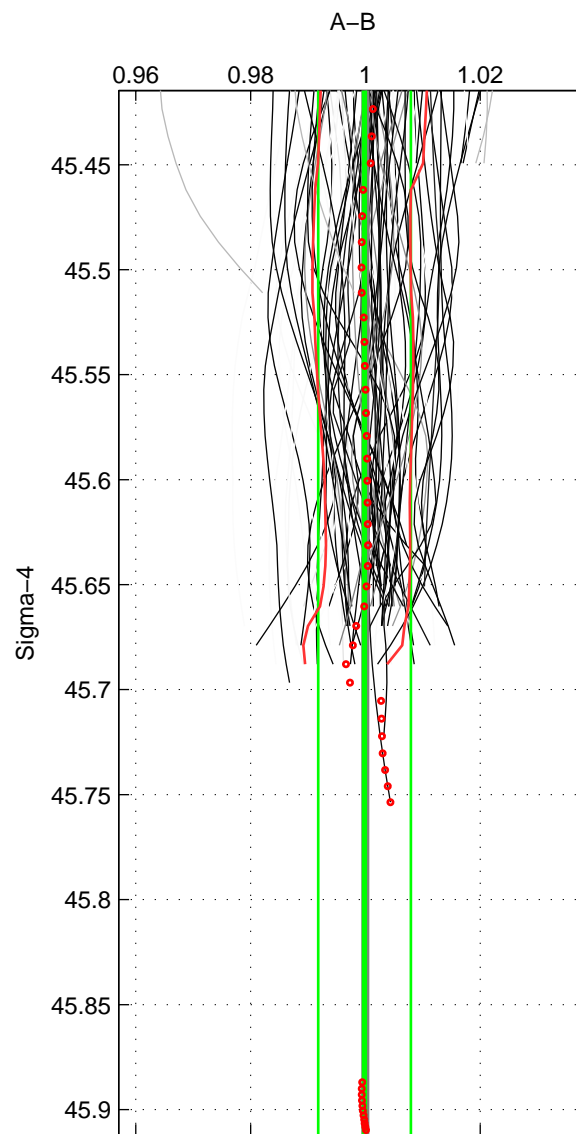

Cruise A (red). Date: Jul 2005 Cruisename: 669-49UF20050615
 Cruise B (blue). Date: Jul 2006 Cruisename: 672-49UF20060614

*** "Favourite" values are means of spaces 1 2.

	Offset	O.StDev	Ratio	R.Stdev	Rating
SIGMA:	-0.010	0.333	1.000	0.008	5
THETA:	0.007	0.373	1.000	0.009	5
DEPTH:	-0.016	0.045	1.000	0.001	3
FAV.:	-0.002	0.353	1.000	0.009	5

Profiles of A: 56
 Profiles of B: 56
 Diff profs : 86
 WMoffset (A-B): -0.010077
 WMoffset stdev: 0.33255
 WMratio (A/B): 0.99984
 WMratio stdev: 0.0080838

Quality (1-5): 5

Profiles of A: 56
 Profiles of B: 56
 Diff profs : 86
 WMoffset (A-B): 0.0068644
 WMoffset stdev: 0.37256
 WMratio (A/B): 1.0003
 WMratio stdev: 0.0089963

Quality (1-5): 5

Profiles of A: 56
 Profiles of B: 56
 Diff profs : 86
 WMoffset (A-B): -0.015629
 WMoffset stdev: 0.044953
 WMratio (A/B): 0.99959
 WMratio stdev: 0.0012271

Quality (1-5): 3

Please note that statistics are bad.