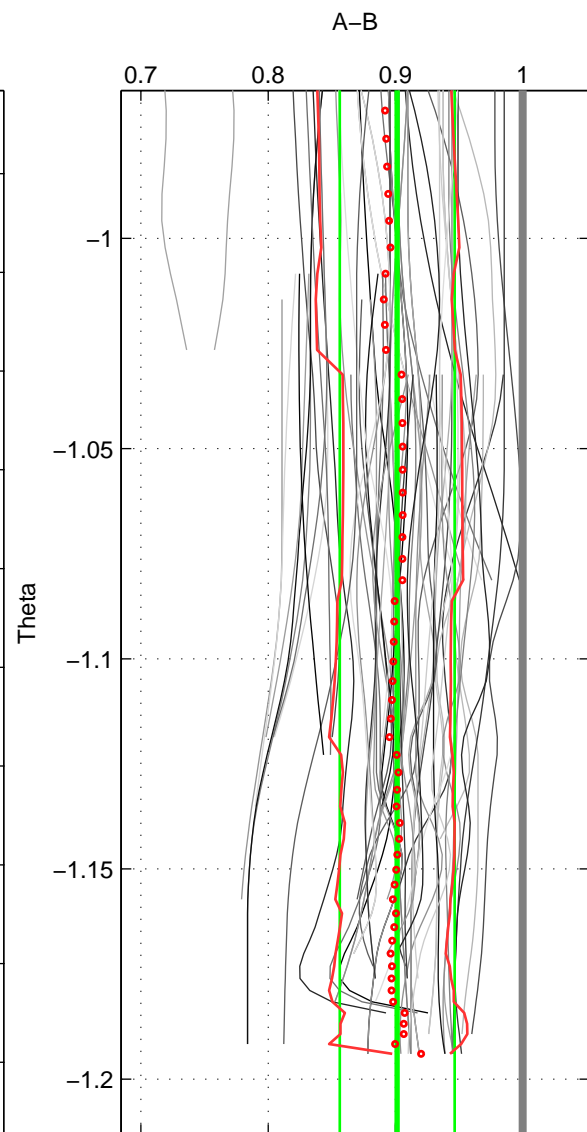

Cruise A (red). Date: Mar 1995 Cruisename: 73-58AA19950217

Cruise B (blue). Date: Aug 1993 Cruisename: 87-58JH19930730

*** "Favourite" values are means of spaces 1 2 3.

	Offset	O.StDev	Ratio	R.Stdev	Rating
SIGMA:	-1.295	0.468	0.911	0.031	4
THETA:	-1.431	0.671	0.901	0.045	4
DEPTH:	-1.497	0.578	0.898	0.039	4
FAV. :	-1.407	0.572	0.904	0.038	4

Profiles of A: 16
 Profiles of B: 8
 Diff profs : 57
 WMoffset (A-B): -1.2947
 WMoffset stdev: 0.46777
 WMratio (A/B): 0.91143
 WMratio stdev: 0.030688

Quality (1-5): 4

Profiles of A: 17
 Profiles of B: 8
 Diff profs : 62
 WMoffset (A-B): -1.4311
 WMoffset stdev: 0.67071
 WMratio (A/B): 0.90146
 WMratio stdev: 0.045122

Quality (1-5): 4

Profiles of A: 16
 Profiles of B: 8
 Diff profs : 57
 WMoffset (A-B): -1.4966
 WMoffset stdev: 0.57826
 WMratio (A/B): 0.89821
 WMratio stdev: 0.038717

Quality (1-5): 4