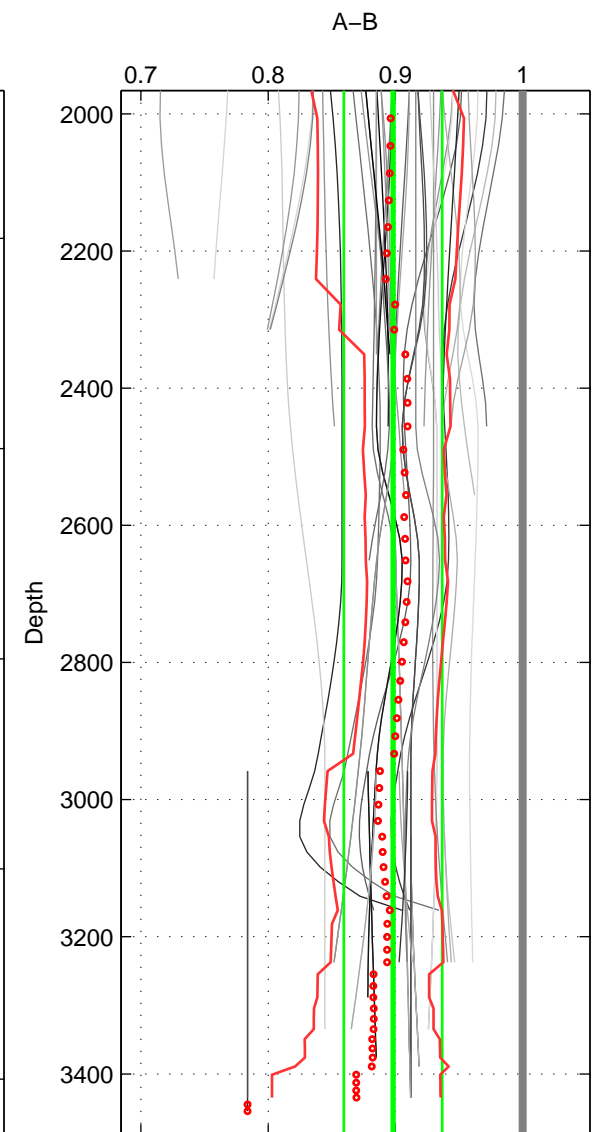

Cruise A (red). Date: Mar 1995 Cruisename: 73-58AA19950217

Cruise B (blue). Date: Aug 1993 Cruisename: 87-58JH19930730

*** "Favourite" values are means of spaces 1 2 3.

	Offset	O.StDev	Ratio	R.Stdev	Rating
SIGMA:	-1.295	0.468	0.911	0.031	4
THETA:	-1.431	0.671	0.901	0.045	4
DEPTH:	-1.497	0.578	0.898	0.039	4
FAV. :	-1.407	0.572	0.904	0.038	4

Profiles of A: 16
 Profiles of B: 8
 Diff profs : 57
 WMoffset (A-B): -1.2947
 WMoffset stdev: 0.46777
 WMratio (A/B): 0.91143
 WMratio stdev: 0.030688

Quality (1-5): 4

Profiles of A: 17
 Profiles of B: 8
 Diff profs : 62
 WMoffset (A-B): -1.4311
 WMoffset stdev: 0.67071
 WMratio (A/B): 0.90146
 WMratio stdev: 0.045122

Quality (1-5): 4

Profiles of A: 16
 Profiles of B: 8
 Diff profs : 57
 WMoffset (A-B): -1.4966
 WMoffset stdev: 0.57826
 WMratio (A/B): 0.89821
 WMratio stdev: 0.038717

Quality (1-5): 4