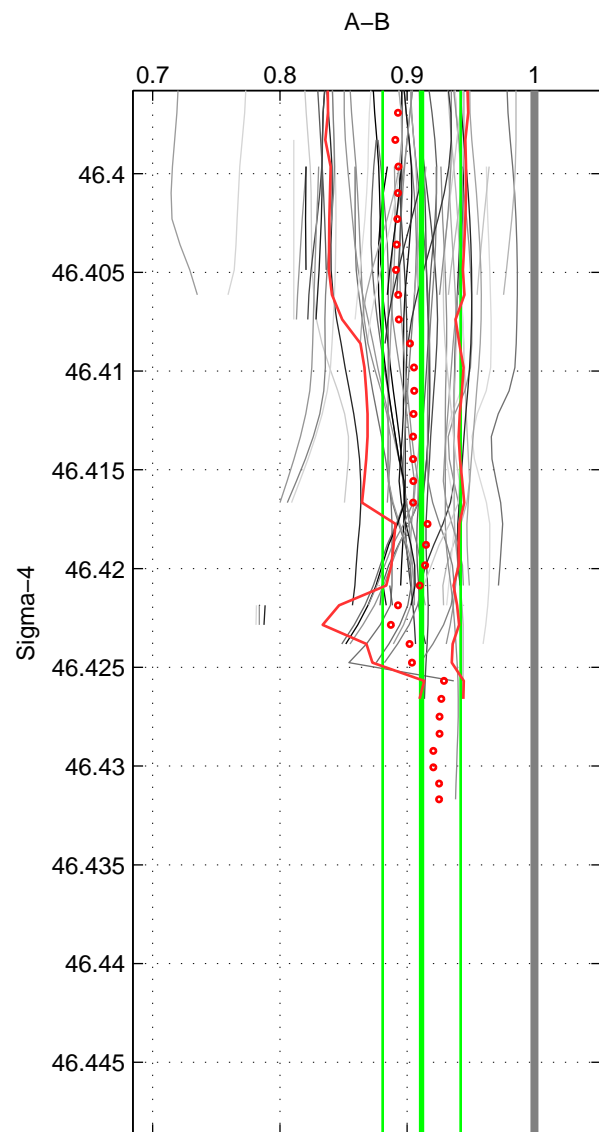

Cruise A (red). Date: Mar 1995 Cruisename: 73-58AA19950217

Cruise B (blue). Date: Aug 1993 Cruisename: 87-58JH19930730

*** "Favourite" values are means of spaces 1 2 3.

	Offset	O.StDev	Ratio	R.Stdev	Rating
SIGMA:	-1.295	0.468	0.911	0.031	4
THETA:	-1.431	0.671	0.901	0.045	4
DEPTH:	-1.497	0.578	0.898	0.039	4
FAV. :	-1.407	0.572	0.904	0.038	4

Profiles of A: 16
 Profiles of B: 8
 Diff profs : 57
 WMoffset (A-B): -1.2947
 WMoffset stdev: 0.46777
 WMratio (A/B): 0.91143
 WMratio stdev: 0.030688

Quality (1-5): 4

Profiles of A: 17
 Profiles of B: 8
 Diff profs : 62
 WMoffset (A-B): -1.4311
 WMoffset stdev: 0.67071
 WMratio (A/B): 0.90146
 WMratio stdev: 0.045122

Quality (1-5): 4

Profiles of A: 16
 Profiles of B: 8
 Diff profs : 57
 WMoffset (A-B): -1.4966
 WMoffset stdev: 0.57826
 WMratio (A/B): 0.89821
 WMratio stdev: 0.038717

Quality (1-5): 4