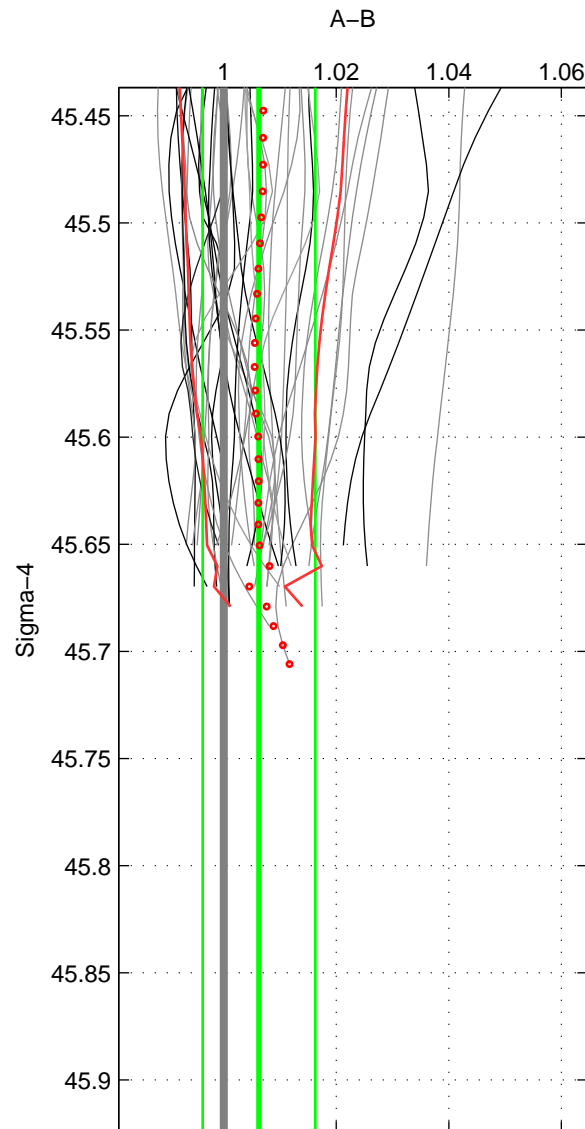

Cruise A (red). Date: Oct 1998 Cruisename: 686-49UP19980916
 Cruise B (blue). Date: Jun 2007 Cruisename: 715-49UP20070606

*** "Favourite" values are those of space 2.

	Offset	O.StDev	Ratio	R.Stdev	Rating
SIGMA:	0.248	0.402	1.006	0.010	4
THETA:	0.254	0.398	1.006	0.010	5
DEPTH:	0.262	0.023	1.007	0.001	3
FAV.:	0.254	0.398	1.006	0.010	5

Profiles of A: 31
 Profiles of B: 21
 Diff profs : 39
 WMoffset (A-B): 0.2484
 WMoffset stdev: 0.40193
 WMratio (A/B): 1.0063
 WMratio stdev: 0.010007

Quality (1-5): 4

Profiles of A: 31
 Profiles of B: 21
 Diff profs : 39
 WMoffset (A-B): 0.25448
 WMoffset stdev: 0.39798
 WMratio (A/B): 1.0063
 WMratio stdev: 0.0097134

Quality (1-5): 5

Profiles of A: 31
 Profiles of B: 21
 Diff profs : 39
 WMoffset (A-B): 0.26189
 WMoffset stdev: 0.023046
 WMratio (A/B): 1.0067
 WMratio stdev: 0.00057347

Quality (1-5): 3

Please note that statistics are bad.