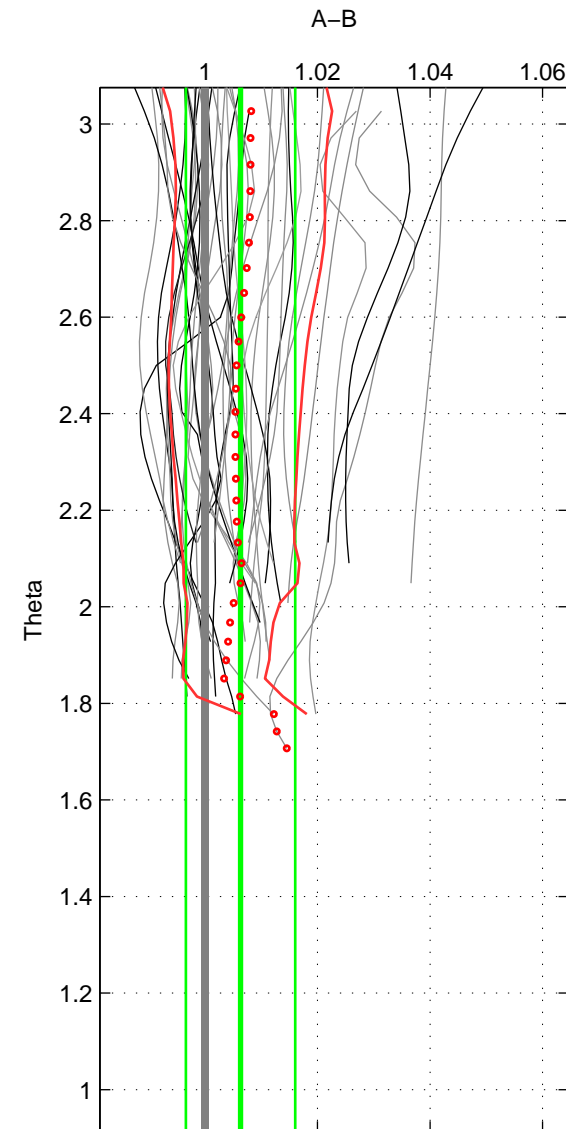

Cruise A (red). Date: Oct 1998 Cruisename: 686-49UP19980916
 Cruise B (blue). Date: Jun 2007 Cruisename: 715-49UP20070606

*** "Favourite" values are those of space 2.

	Offset	O.StDev	Ratio	R.Stdev	Rating
SIGMA:	0.248	0.402	1.006	0.010	4
THETA:	0.254	0.398	1.006	0.010	5
DEPTH:	0.262	0.023	1.007	0.001	3
FAV.:	0.254	0.398	1.006	0.010	5

Profiles of A: 31
 Profiles of B: 21
 Diff profs : 39
 WMoffset (A-B): 0.2484
 WMoffset stdev: 0.40193
 WMratio (A/B): 1.0063
 WMratio stdev: 0.010007

Quality (1-5): 4

Profiles of A: 31
 Profiles of B: 21
 Diff profs : 39
 WMoffset (A-B): 0.25448
 WMoffset stdev: 0.39798
 WMratio (A/B): 1.0063
 WMratio stdev: 0.0097134

Quality (1-5): 5

Profiles of A: 31
 Profiles of B: 21
 Diff profs : 39
 WMoffset (A-B): 0.26189
 WMoffset stdev: 0.023046
 WMratio (A/B): 1.0067
 WMratio stdev: 0.00057347

Quality (1-5): 3

Please note that statistics are bad.