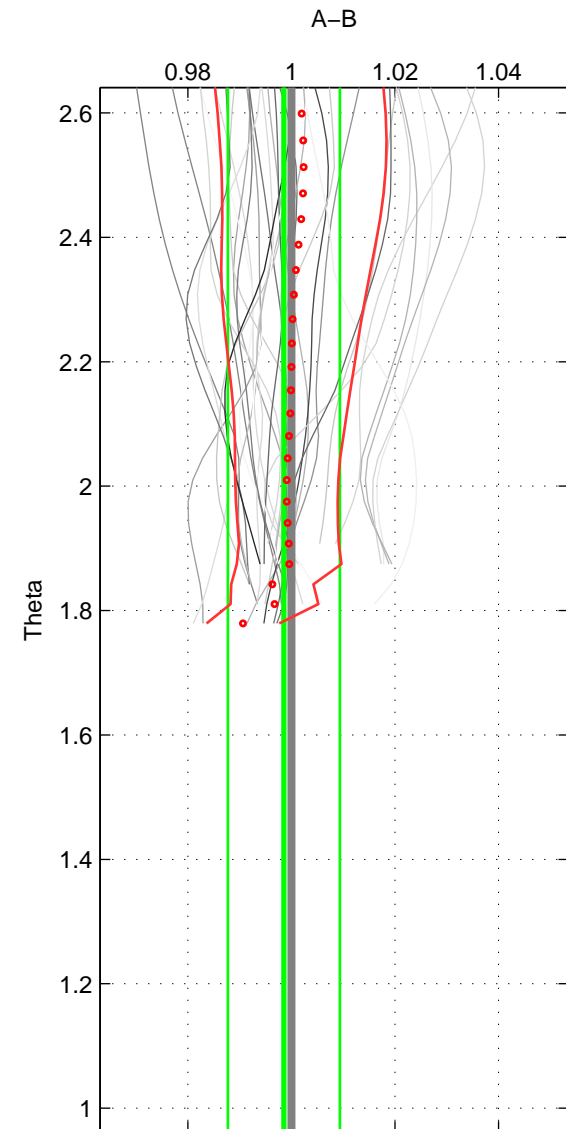

Cruise A (red). Date: Dec 2005 Cruisename: 607-49NZ20051031

Cruise B (blue). Date: Jul 2005 Cruisename: 669-49UF20050615

*** "Favourite" values are means of spaces 1 2.

	Offset	O.StDev	Ratio	R.Stdev	Rating
SIGMA:	-0.018	0.390	1.000	0.010	4
THETA:	-0.060	0.429	0.999	0.011	4
DEPTH:	-0.070	0.035	0.998	0.001	3
FAV. :	-0.039	0.410	0.999	0.010	4

Profiles of A: 22
 Profiles of B: 7
 Diff profs : 33
 WMoffset (A-B): -0.018204
 WMoffset stdev: 0.38998
 WMratio (A/B): 0.99958
 WMratio stdev: 0.0098069

Quality (1-5): 4

Profiles of A: 22
 Profiles of B: 7
 Diff profs : 33
 WMoffset (A-B): -0.05968
 WMoffset stdev: 0.42948
 WMratio (A/B): 0.99856
 WMratio stdev: 0.010801

Quality (1-5): 4

Profiles of A: 22
 Profiles of B: 7
 Diff profs : 33
 WMoffset (A-B): -0.070119
 WMoffset stdev: 0.034733
 WMratio (A/B): 0.99825
 WMratio stdev: 0.00093503

Quality (1-5): 3

Please note that statistics are bad.