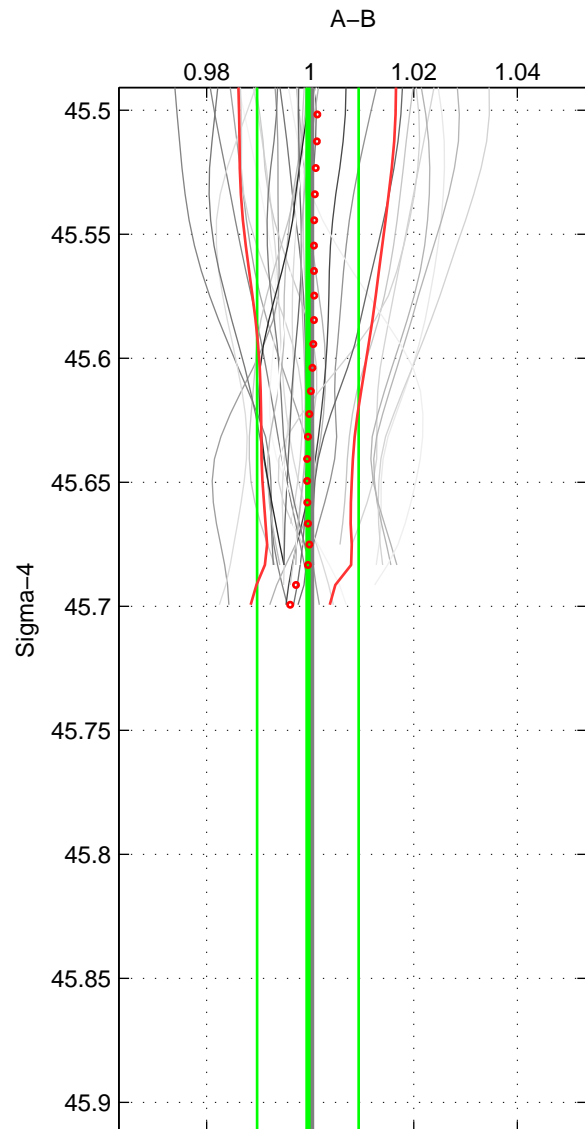

Cruise A (red). Date: Dec 2005 Cruisename: 607-49NZ20051031

Cruise B (blue). Date: Jul 2005 Cruisename: 669-49UF20050615

*** "Favourite" values are means of spaces 1 2.

	Offset	O.StDev	Ratio	R.Stdev	Rating
SIGMA:	-0.018	0.390	1.000	0.010	4
THETA:	-0.060	0.429	0.999	0.011	4
DEPTH:	-0.070	0.035	0.998	0.001	3
FAV. :	-0.039	0.410	0.999	0.010	4

Profiles of A: 22
 Profiles of B: 7
 Diff profs : 33
 WMoffset (A-B): -0.018204
 WMoffset stdev: 0.38998
 WMratio (A/B): 0.99958
 WMratio stdev: 0.0098069

Quality (1-5): 4

Profiles of A: 22
 Profiles of B: 7
 Diff profs : 33
 WMoffset (A-B): -0.05968
 WMoffset stdev: 0.42948
 WMratio (A/B): 0.99856
 WMratio stdev: 0.010801

Quality (1-5): 4

Profiles of A: 22
 Profiles of B: 7
 Diff profs : 33
 WMoffset (A-B): -0.070119
 WMoffset stdev: 0.034733
 WMratio (A/B): 0.99825
 WMratio stdev: 0.00093503

Quality (1-5): 3

Please note that statistics are bad.