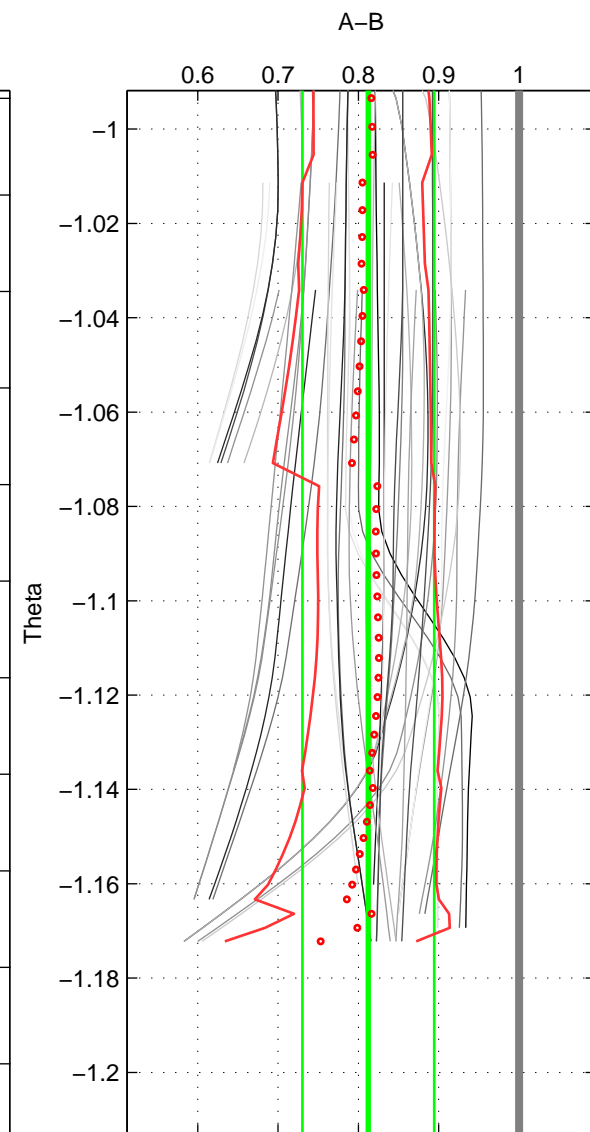

Cruise A (red). Date: Nov 1996 Cruisename: 74-58AA19961121

Cruise B (blue). Date: Aug 1993 Cruisename: 87-58JH19930730

*** "Favourite" values are means of spaces 2 3.

	Offset	O.StDev	Ratio	R.Stdev	Rating
SIGMA:	-2.222	0.690	0.847	0.043	3
THETA:	-2.712	1.197	0.812	0.082	4
DEPTH:	-5.993	0.005	0.595	0.000	4
FAV. :	-4.353	0.601	0.704	0.041	4

Profiles of A: 5
 Profiles of B: 6
 Diff profs : 24
 WMoffset (A-B): -2.2223
 WMoffset stdev: 0.69009
 WMratio (A/B): 0.84745
 WMratio stdev: 0.043336

Quality (1-5): 3

Profiles of A: 7
 Profiles of B: 6
 Diff profs : 36
 WMoffset (A-B): -2.7122
 WMoffset stdev: 1.1965
 WMratio (A/B): 0.81231
 WMratio stdev: 0.081997

Quality (1-5): 4

Profiles of A: 5
 Profiles of B: 6
 Diff profs : 21
 WMoffset (A-B): -5.9928
 WMoffset stdev: 0.0054396
 WMratio (A/B): 0.59515
 WMratio stdev: 0.00036976

Quality (1-5): 4