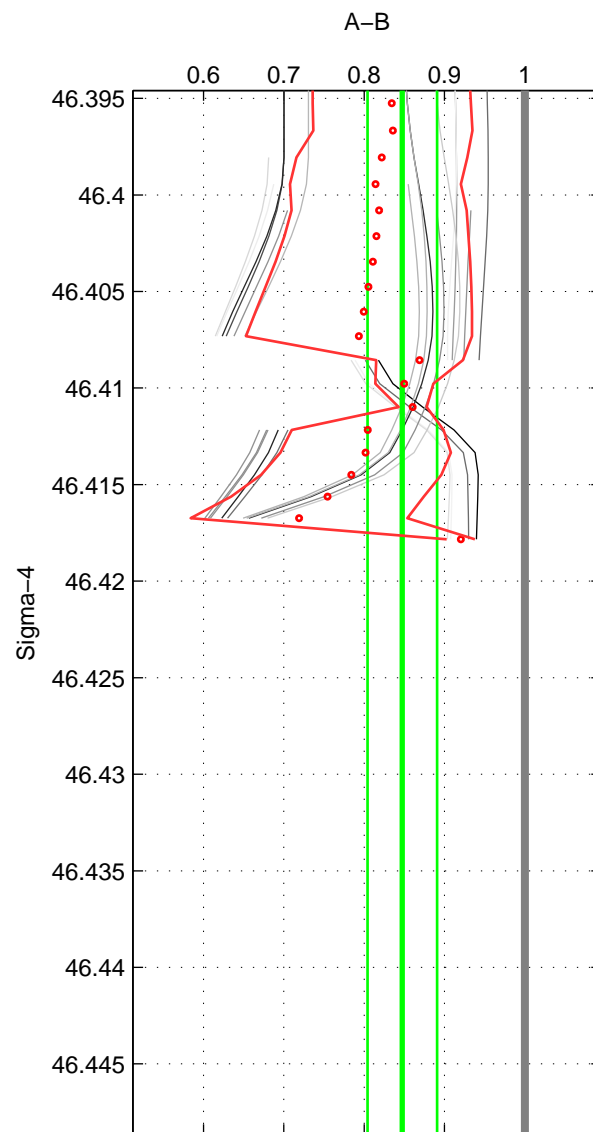

Cruise A (red). Date: Nov 1996 Cruisename: 74-58AA19961121

Cruise B (blue). Date: Aug 1993 Cruisename: 87-58JH19930730

*** "Favourite" values are means of spaces 2 3.

	Offset	O.StDev	Ratio	R.Stdev	Rating
SIGMA:	-2.222	0.690	0.847	0.043	3
THETA:	-2.712	1.197	0.812	0.082	4
DEPTH:	-5.993	0.005	0.595	0.000	4
FAV. :	-4.353	0.601	0.704	0.041	4

Profiles of A: 5
 Profiles of B: 6
 Diff profs : 24
 WMoffset (A-B): -2.2223
 WMoffset stdev: 0.69009
 WMratio (A/B): 0.84745
 WMratio stdev: 0.043336

Quality (1-5): 3

Profiles of A: 7
 Profiles of B: 6
 Diff profs : 36
 WMoffset (A-B): -2.7122
 WMoffset stdev: 1.1965
 WMratio (A/B): 0.81231
 WMratio stdev: 0.081997

Quality (1-5): 4

Profiles of A: 5
 Profiles of B: 6
 Diff profs : 21
 WMoffset (A-B): -5.9928
 WMoffset stdev: 0.0054396
 WMratio (A/B): 0.59515
 WMratio stdev: 0.00036976

Quality (1-5): 4