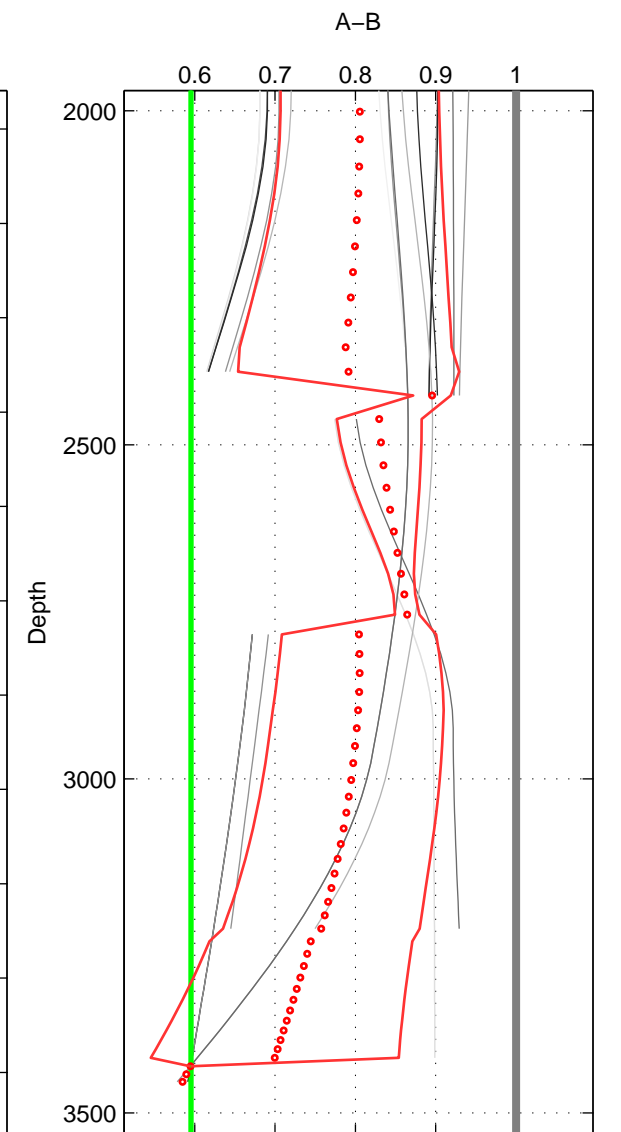

Cruise A (red). Date: Nov 1996 Cruisename: 74-58AA19961121

Cruise B (blue). Date: Aug 1993 Cruisename: 87-58JH19930730

*** "Favourite" values are means of spaces 2 3.

	Offset	O.StDev	Ratio	R.Stdev	Rating
SIGMA:	-2.222	0.690	0.847	0.043	3
THETA:	-2.712	1.197	0.812	0.082	4
DEPTH:	-5.993	0.005	0.595	0.000	4
FAV. :	-4.353	0.601	0.704	0.041	4

Profiles of A: 5
 Profiles of B: 6
 Diff profs : 24
 WMoffset (A-B): -2.2223
 WMoffset stdev: 0.69009
 WMratio (A/B): 0.84745
 WMratio stdev: 0.043336

Quality (1-5): 3

Profiles of A: 7
 Profiles of B: 6
 Diff profs : 36
 WMoffset (A-B): -2.7122
 WMoffset stdev: 1.1965
 WMratio (A/B): 0.81231
 WMratio stdev: 0.081997

Quality (1-5): 4

Profiles of A: 5
 Profiles of B: 6
 Diff profs : 21
 WMoffset (A-B): -5.9928
 WMoffset stdev: 0.0054396
 WMratio (A/B): 0.59515
 WMratio stdev: 0.00036976

Quality (1-5): 4