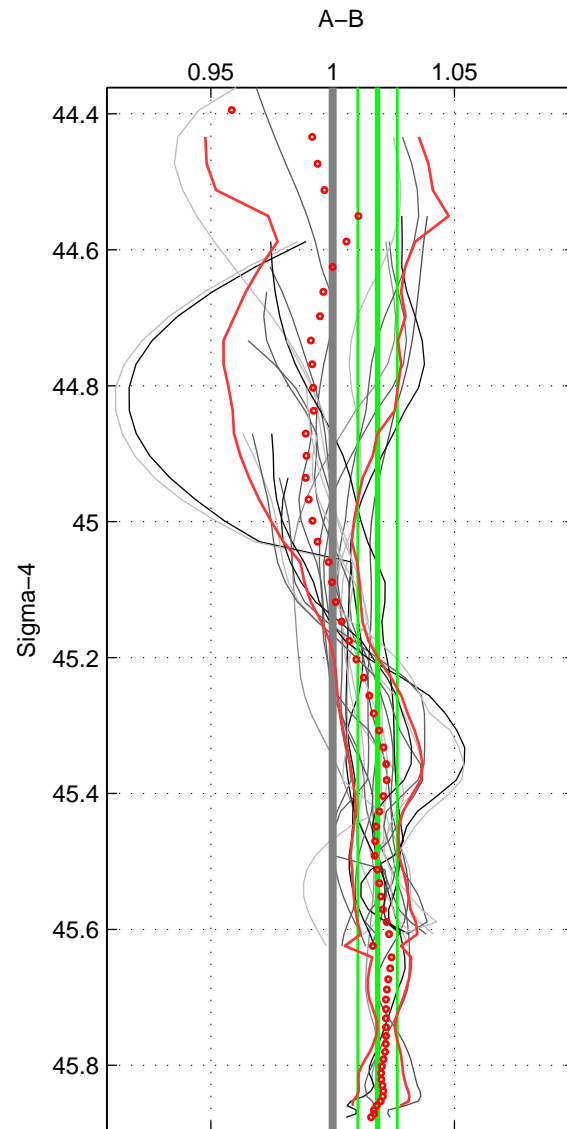

Cruise A (red). Date: Mar 1991 Cruisename: 479-31DS19910307

Cruise B (blue). Date: Sep 2008 Cruisename: 504-325020080826

*** "Favourite" values are those of space 1.

	Offset	O.StDev	Ratio	R.Stdev	Rating
SIGMA:	0.739	0.318	1.018	0.008	5
THETA:	0.855	0.262	1.022	0.007	4
DEPTH:	0.830	0.242	1.022	0.006	4
FAV.:	0.739	0.318	1.018	0.008	5

Profiles of A: 35
 Profiles of B: 5
 Diff profs : 22
 WMoffset (A-B): 0.73872
 WMoffset stdev: 0.31826
 WMratio (A/B): 1.0185
 WMratio stdev: 0.0081222

Quality (1-5): 5

Profiles of A: 36
 Profiles of B: 6
 Diff profs : 27
 WMoffset (A-B): 0.85509
 WMoffset stdev: 0.26243
 WMratio (A/B): 1.0224
 WMratio stdev: 0.0069037

Quality (1-5): 4

Profiles of A: 35
 Profiles of B: 6
 Diff profs : 25
 WMoffset (A-B): 0.83015
 WMoffset stdev: 0.24176
 WMratio (A/B): 1.0219
 WMratio stdev: 0.0063374

Quality (1-5): 4