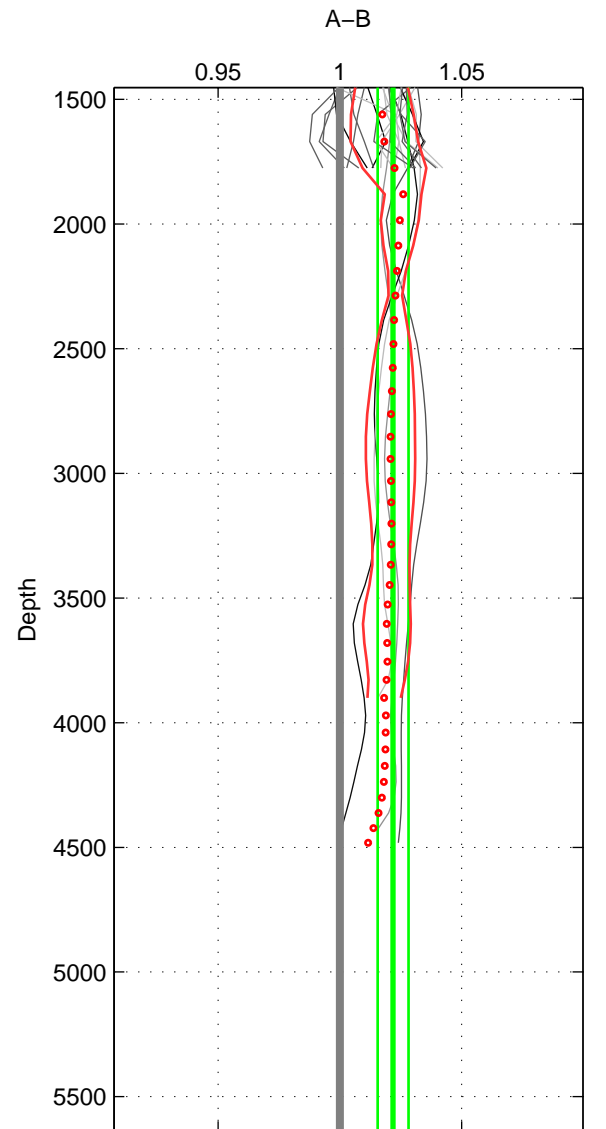

Cruise A (red). Date: Mar 1991 Cruisename: 479-31DS19910307

Cruise B (blue). Date: Sep 2008 Cruisename: 504-325020080826

*** "Favourite" values are those of space 1.

	Offset	O.StDev	Ratio	R.Stdev	Rating
SIGMA:	0.739	0.318	1.018	0.008	5
THETA:	0.855	0.262	1.022	0.007	4
DEPTH:	0.830	0.242	1.022	0.006	4
FAV.:	0.739	0.318	1.018	0.008	5

Profiles of A: 35
 Profiles of B: 5
 Diff profs : 22
 WMoffset (A-B): 0.73872
 WMoffset stdev: 0.31826
 WMratio (A/B): 1.0185
 WMratio stdev: 0.0081222

Quality (1-5): 5

Profiles of A: 36
 Profiles of B: 6
 Diff profs : 27
 WMoffset (A-B): 0.85509
 WMoffset stdev: 0.26243
 WMratio (A/B): 1.0224
 WMratio stdev: 0.0069037

Quality (1-5): 4

Profiles of A: 35
 Profiles of B: 6
 Diff profs : 25
 WMoffset (A-B): 0.83015
 WMoffset stdev: 0.24176
 WMratio (A/B): 1.0219
 WMratio stdev: 0.0063374

Quality (1-5): 4