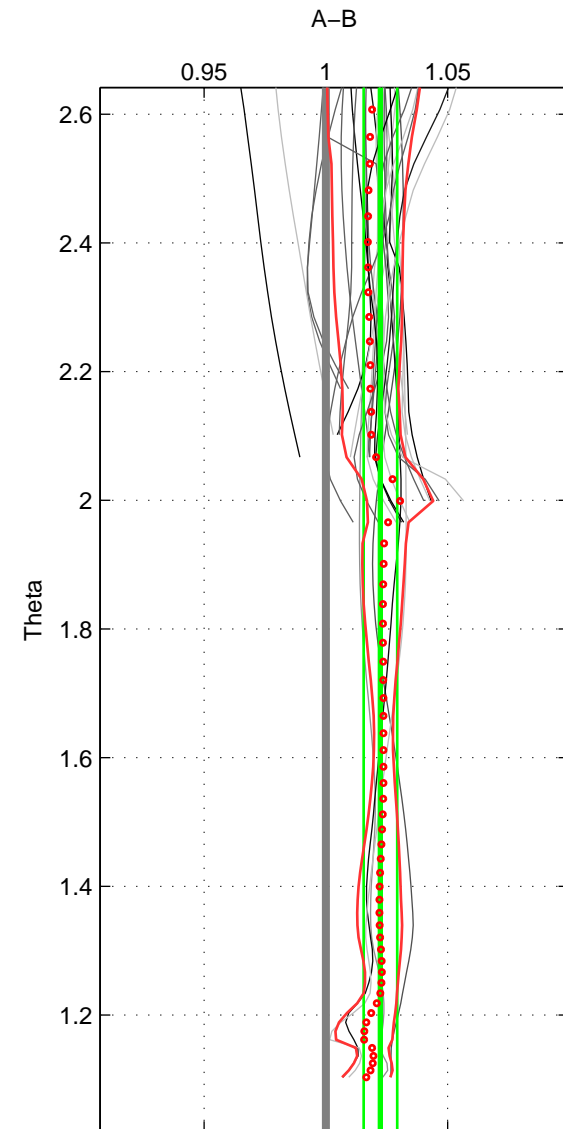

Cruise A (red). Date: Mar 1991 Cruisename: 479-31DS19910307

Cruise B (blue). Date: Sep 2008 Cruisename: 504-325020080826

*** "Favourite" values are those of space 1.

	Offset	O.StDev	Ratio	R.Stdev	Rating
SIGMA:	0.739	0.318	1.018	0.008	5
THETA:	0.855	0.262	1.022	0.007	4
DEPTH:	0.830	0.242	1.022	0.006	4
FAV.:	0.739	0.318	1.018	0.008	5

Profiles of A: 35
 Profiles of B: 5
 Diff profs : 22
 WMoffset (A-B): 0.73872
 WMoffset stdev: 0.31826
 WMratio (A/B): 1.0185
 WMratio stdev: 0.0081222

Quality (1-5): 5

Profiles of A: 36
 Profiles of B: 6
 Diff profs : 27
 WMoffset (A-B): 0.85509
 WMoffset stdev: 0.26243
 WMratio (A/B): 1.0224
 WMratio stdev: 0.0069037

Quality (1-5): 4

Profiles of A: 35
 Profiles of B: 6
 Diff profs : 25
 WMoffset (A-B): 0.83015
 WMoffset stdev: 0.24176
 WMratio (A/B): 1.0219
 WMratio stdev: 0.0063374

Quality (1-5): 4