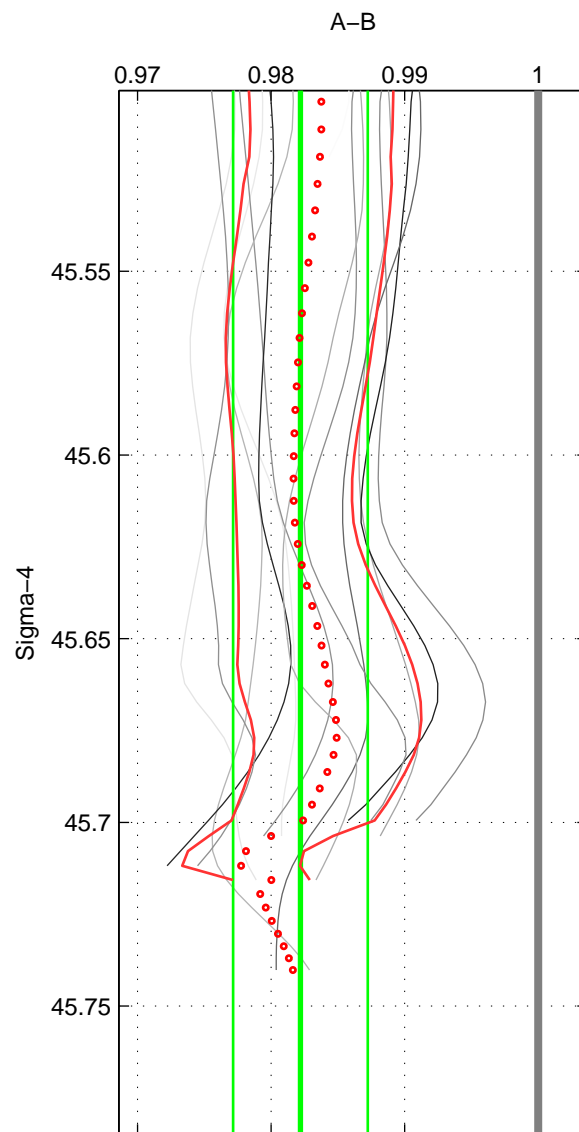

Cruise A (red). Date: Jul 1987 Cruisename: 483-31OC19870606

Cruise B (blue). Date: Dec 2007 Cruisename: 614-49NZ20071122

\*\*\* "Favourite" values are means of spaces 1 2 3.

	Offset	O.StDev	Ratio	R.Stdev	Rating
SIGMA:	-0.641	0.184	0.982	0.005	2
THETA:	-0.643	0.182	0.982	0.005	2
DEPTH:	-0.619	0.173	0.983	0.005	2
FAV. :	-0.634	0.180	0.982	0.005	2

Profiles of A: 3  
 Profiles of B: 5  
 Diff profs : 13  
 WMoffset (A-B): -0.64099  
 WMoffset stdev: 0.18391  
 WMratio (A/B): 0.9822  
 WMratio stdev: 0.0050352

Quality (1-5): 2

Profiles of A: 3  
 Profiles of B: 5  
 Diff profs : 13  
 WMoffset (A-B): -0.64283  
 WMoffset stdev: 0.18241  
 WMratio (A/B): 0.98215  
 WMratio stdev: 0.0049927

Quality (1-5): 2

Profiles of A: 3  
 Profiles of B: 5  
 Diff profs : 13  
 WMoffset (A-B): -0.61875  
 WMoffset stdev: 0.17323  
 WMratio (A/B): 0.98284  
 WMratio stdev: 0.0047705

Quality (1-5): 2