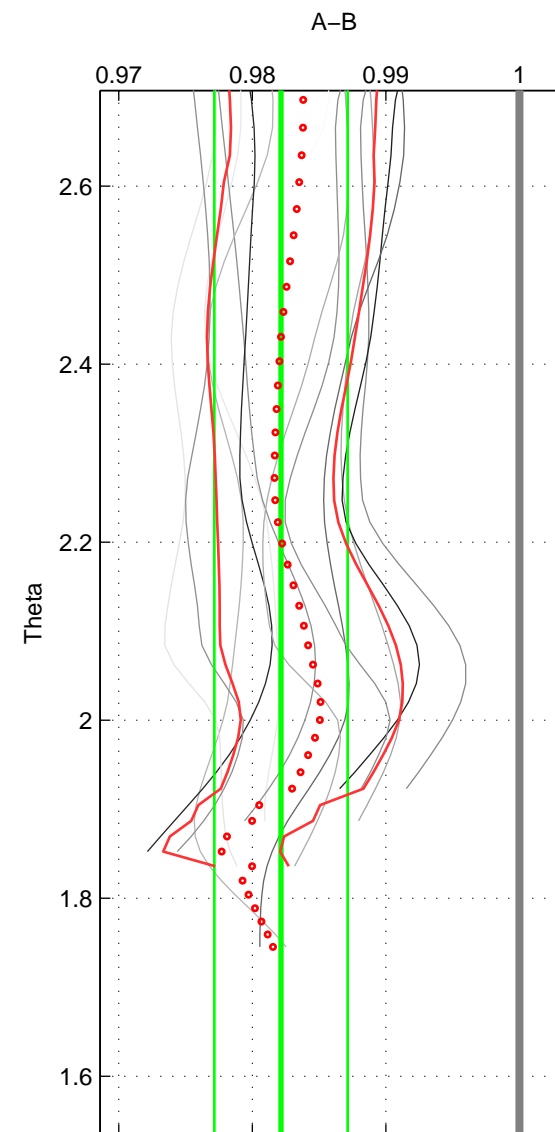

Cruise A (red). Date: Jul 1987 Cruisename: 483-31OC19870606

Cruise B (blue). Date: Dec 2007 Cruisename: 614-49NZ20071122

\*\*\* "Favourite" values are means of spaces 1 2 3.

	Offset	O.StDev	Ratio	R.Stdev	Rating
SIGMA:	-0.641	0.184	0.982	0.005	2
THETA:	-0.643	0.182	0.982	0.005	2
DEPTH:	-0.619	0.173	0.983	0.005	2
FAV. :	-0.634	0.180	0.982	0.005	2

Profiles of A: 3  
 Profiles of B: 5  
 Diff profs : 13  
 WMoffset (A-B): -0.64099  
 WMoffset stdev: 0.18391  
 WMratio (A/B): 0.9822  
 WMratio stdev: 0.0050352

Quality (1-5): 2

Profiles of A: 3  
 Profiles of B: 5  
 Diff profs : 13  
 WMoffset (A-B): -0.64283  
 WMoffset stdev: 0.18241  
 WMratio (A/B): 0.98215  
 WMratio stdev: 0.0049927

Quality (1-5): 2

Profiles of A: 3  
 Profiles of B: 5  
 Diff profs : 13  
 WMoffset (A-B): -0.61875  
 WMoffset stdev: 0.17323  
 WMratio (A/B): 0.98284  
 WMratio stdev: 0.0047705

Quality (1-5): 2