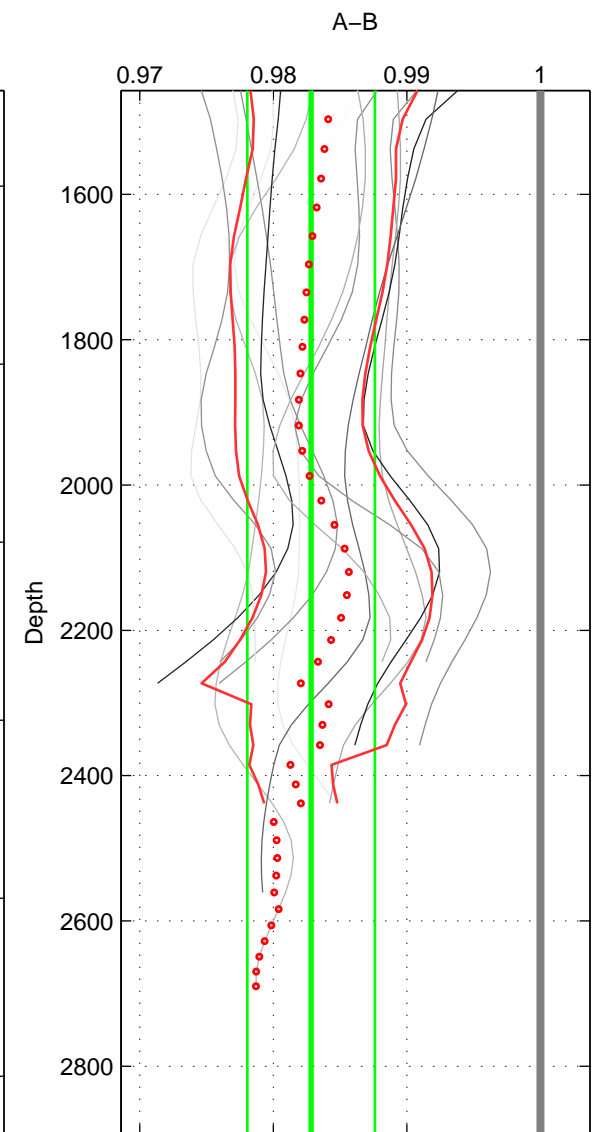

Cruise A (red). Date: Jul 1987 Cruisename: 483-31OC19870606

Cruise B (blue). Date: Dec 2007 Cruisename: 614-49NZ20071122

\*\*\* "Favourite" values are means of spaces 1 2 3.

	Offset	O.StDev	Ratio	R.Stdev	Rating
SIGMA:	-0.641	0.184	0.982	0.005	2
THETA:	-0.643	0.182	0.982	0.005	2
DEPTH:	-0.619	0.173	0.983	0.005	2
FAV. :	-0.634	0.180	0.982	0.005	2

Profiles of A: 3  
 Profiles of B: 5  
 Diff profs : 13  
 WMoffset (A-B): -0.64099  
 WMoffset stdev: 0.18391  
 WMratio (A/B): 0.9822  
 WMratio stdev: 0.0050352

Quality (1-5): 2

Profiles of A: 3  
 Profiles of B: 5  
 Diff profs : 13  
 WMoffset (A-B): -0.64283  
 WMoffset stdev: 0.18241  
 WMratio (A/B): 0.98215  
 WMratio stdev: 0.0049927

Quality (1-5): 2

Profiles of A: 3  
 Profiles of B: 5  
 Diff profs : 13  
 WMoffset (A-B): -0.61875  
 WMoffset stdev: 0.17323  
 WMratio (A/B): 0.98284  
 WMratio stdev: 0.0047705

Quality (1-5): 2