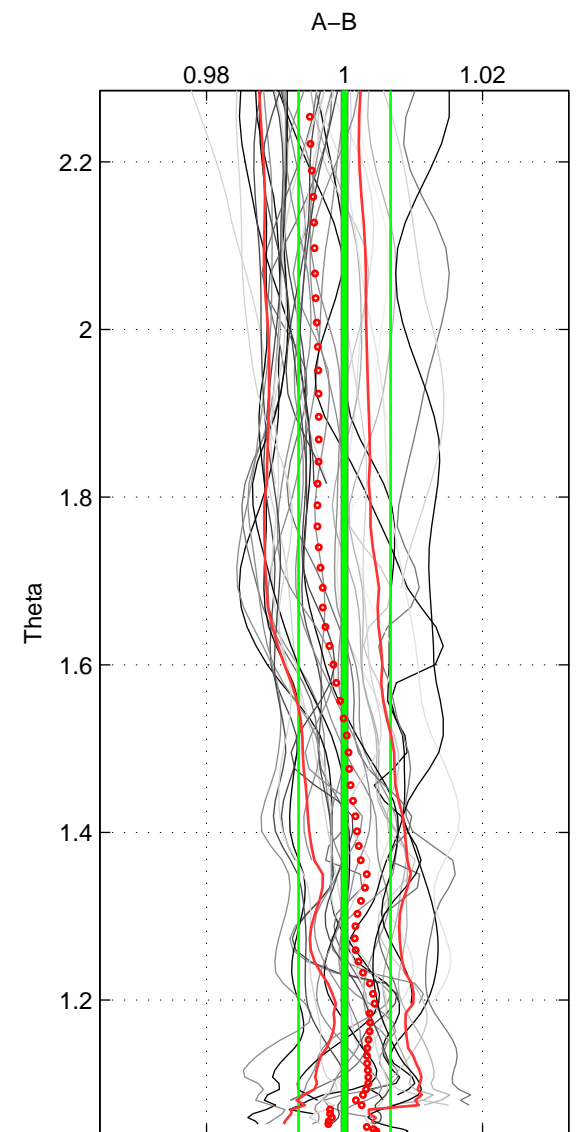

Cruise A (red). Date: Jun 2001 Cruisename: 591-49NZ20010604

Cruise B (blue). Date: Aug 2004 Cruisename: 601-49NZ20040807

\*\*\* "Favourite" values are means of spaces 1 2 3.

	Offset	O.StDev	Ratio	R.Stdev	Rating
SIGMA:	0.024	0.230	1.000	0.006	5
THETA:	0.005	0.254	1.000	0.007	5
DEPTH:	0.100	0.287	1.003	0.008	5
FAV.:	0.043	0.257	1.001	0.007	5

Profiles of A: 13  
 Profiles of B: 18  
 Diff profs : 37  
 WMoffset (A-B): 0.02356  
 WMoffset stdev: 0.23034  
 WMratio (A/B): 1.0005  
 WMratio stdev: 0.0060913

Quality (1-5): 5

Profiles of A: 13  
 Profiles of B: 18  
 Diff profs : 37  
 WMoffset (A-B): 0.0051543  
 WMoffset stdev: 0.25402  
 WMratio (A/B): 1  
 WMratio stdev: 0.0066609

Quality (1-5): 5

Profiles of A: 13  
 Profiles of B: 18  
 Diff profs : 37  
 WMoffset (A-B): 0.099701  
 WMoffset stdev: 0.28736  
 WMratio (A/B): 1.0026  
 WMratio stdev: 0.0078349

Quality (1-5): 5