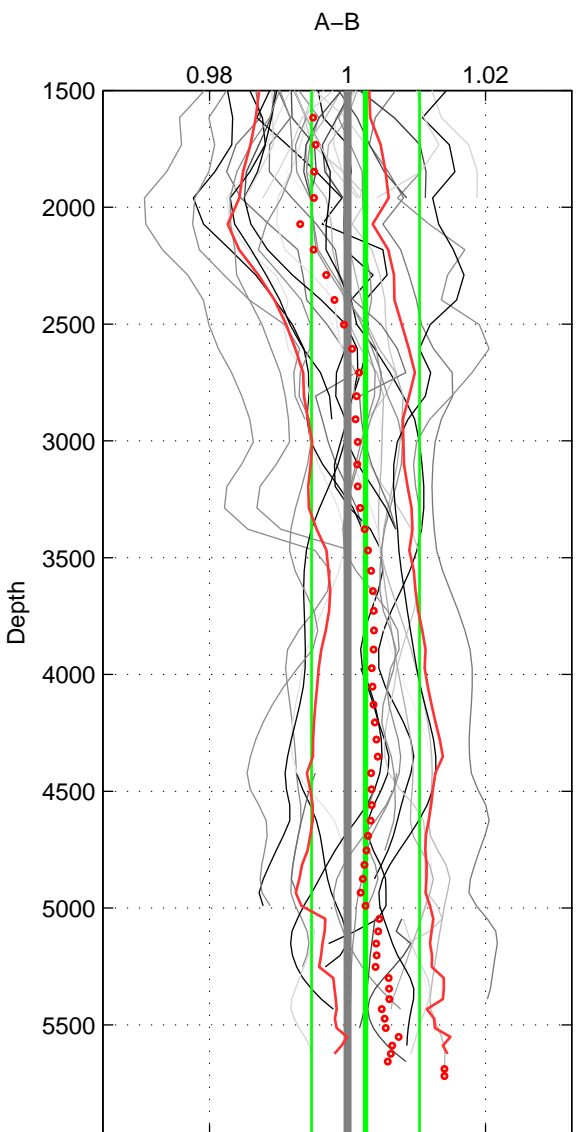

Cruise A (red). Date: Jun 2001 Cruisename: 591-49NZ20010604

Cruise B (blue). Date: Aug 2004 Cruisename: 601-49NZ20040807

\*\*\* "Favourite" values are means of spaces 1 2 3.

	Offset	O.StDev	Ratio	R.Stdev	Rating
SIGMA:	0.024	0.230	1.000	0.006	5
THETA:	0.005	0.254	1.000	0.007	5
DEPTH:	0.100	0.287	1.003	0.008	5
FAV.:	0.043	0.257	1.001	0.007	5

Profiles of A: 13  
 Profiles of B: 18  
 Diff profs : 37  
 WMoffset (A-B): 0.02356  
 WMoffset stdev: 0.23034  
 WMratio (A/B): 1.0005  
 WMratio stdev: 0.0060913

Quality (1-5): 5

Profiles of A: 13  
 Profiles of B: 18  
 Diff profs : 37  
 WMoffset (A-B): 0.0051543  
 WMoffset stdev: 0.25402  
 WMratio (A/B): 1  
 WMratio stdev: 0.0066609

Quality (1-5): 5

Profiles of A: 13  
 Profiles of B: 18  
 Diff profs : 37  
 WMoffset (A-B): 0.099701  
 WMoffset stdev: 0.28736  
 WMratio (A/B): 1.0026  
 WMratio stdev: 0.0078349

Quality (1-5): 5