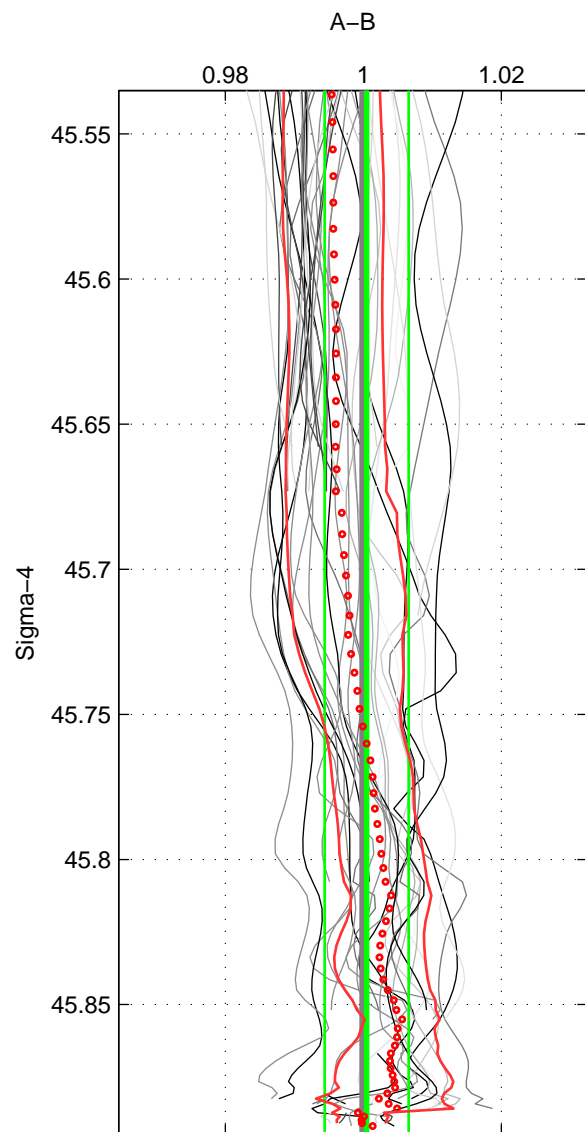

Cruise A (red). Date: Jun 2001 Cruisename: 591-49NZ20010604

Cruise B (blue). Date: Aug 2004 Cruisename: 601-49NZ20040807

\*\*\* "Favourite" values are means of spaces 1 2 3.

	Offset	O.StDev	Ratio	R.Stdev	Rating
SIGMA:	0.024	0.230	1.000	0.006	5
THETA:	0.005	0.254	1.000	0.007	5
DEPTH:	0.100	0.287	1.003	0.008	5
FAV.:	0.043	0.257	1.001	0.007	5

Profiles of A: 13  
 Profiles of B: 18  
 Diff profs : 37  
 WMoffset (A-B): 0.02356  
 WMoffset stdev: 0.23034  
 WMratio (A/B): 1.0005  
 WMratio stdev: 0.0060913

Quality (1-5): 5

Profiles of A: 13  
 Profiles of B: 18  
 Diff profs : 37  
 WMoffset (A-B): 0.0051543  
 WMoffset stdev: 0.25402  
 WMratio (A/B): 1  
 WMratio stdev: 0.0066609

Quality (1-5): 5

Profiles of A: 13  
 Profiles of B: 18  
 Diff profs : 37  
 WMoffset (A-B): 0.099701  
 WMoffset stdev: 0.28736  
 WMratio (A/B): 1.0026  
 WMratio stdev: 0.0078349

Quality (1-5): 5