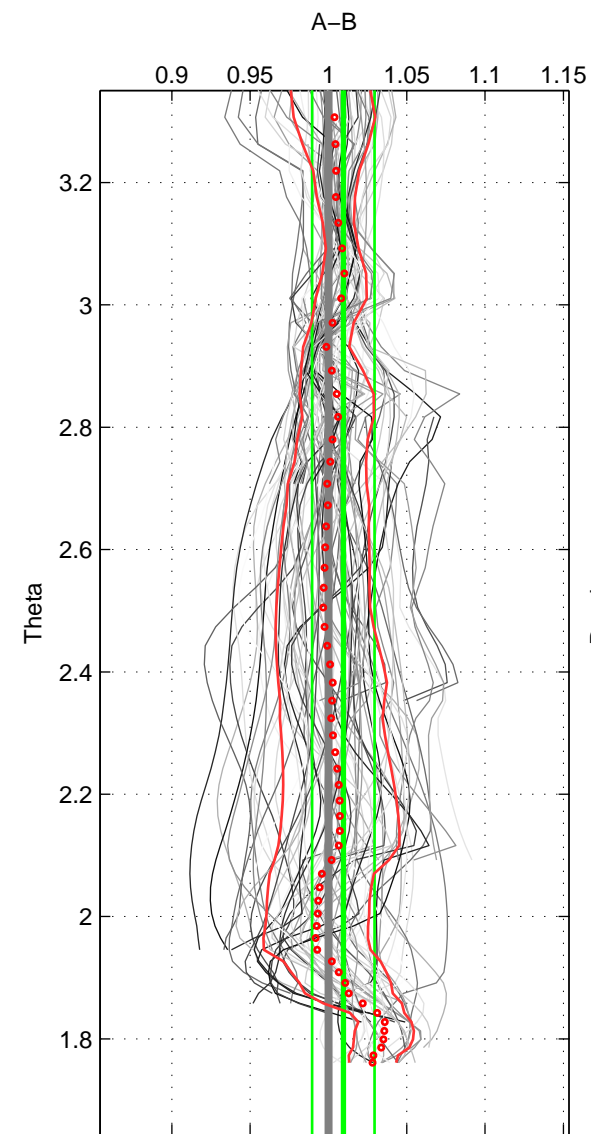

Cruise A (red). Date: Aug 2003 Cruisename: 166-06MT20030723

Cruise B (blue). Date: Oct 1994 Cruisename: 184-18HU19941012

\*\*\* "Favourite" values are means of spaces 1 2 3.

	Offset	O.StDev	Ratio	R.Stdev	Rating
SIGMA:	0.086	0.349	1.005	0.021	5
THETA:	0.161	0.328	1.010	0.020	5
DEPTH:	-0.045	0.523	0.998	0.032	5
FAV.:	0.067	0.400	1.004	0.024	5

Profiles of A: 9  
 Profiles of B: 13  
 Diff profs : 84  
 WMoffset (A-B): 0.085848  
 WMoffset stdev: 0.34917  
 WMratio (A/B): 1.0053  
 WMratio stdev: 0.02115

Quality (1-5): 5

Profiles of A: 9  
 Profiles of B: 13  
 Diff profs : 84  
 WMoffset (A-B): 0.16053  
 WMoffset stdev: 0.32808  
 WMratio (A/B): 1.0095  
 WMratio stdev: 0.019877

Quality (1-5): 5

Profiles of A: 9  
 Profiles of B: 13  
 Diff profs : 84  
 WMoffset (A-B): -0.044746  
 WMoffset stdev: 0.52339  
 WMratio (A/B): 0.99768  
 WMratio stdev: 0.031676

Quality (1-5): 5