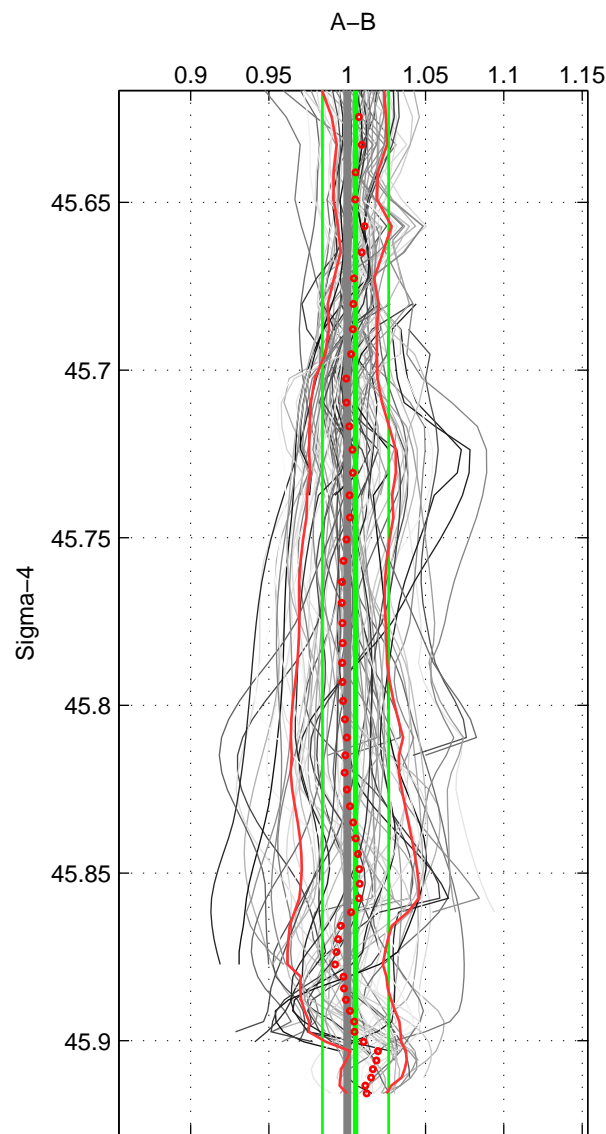

Cruise A (red). Date: Aug 2003 Cruisename: 166-06MT20030723

Cruise B (blue). Date: Oct 1994 Cruisename: 184-18HU19941012

\*\*\* "Favourite" values are means of spaces 1 2 3.

	Offset	O.StDev	Ratio	R.Stdev	Rating
SIGMA:	0.086	0.349	1.005	0.021	5
THETA:	0.161	0.328	1.010	0.020	5
DEPTH:	-0.045	0.523	0.998	0.032	5
FAV.:	0.067	0.400	1.004	0.024	5

Profiles of A: 9  
 Profiles of B: 13  
 Diff profs : 84  
 WMoffset (A-B): 0.085848  
 WMoffset stdev: 0.34917  
 WMratio (A/B): 1.0053  
 WMratio stdev: 0.02115

Quality (1-5): 5

Profiles of A: 9  
 Profiles of B: 13  
 Diff profs : 84  
 WMoffset (A-B): 0.16053  
 WMoffset stdev: 0.32808  
 WMratio (A/B): 1.0095  
 WMratio stdev: 0.019877

Quality (1-5): 5

Profiles of A: 9  
 Profiles of B: 13  
 Diff profs : 84  
 WMoffset (A-B): -0.044746  
 WMoffset stdev: 0.52339  
 WMratio (A/B): 0.99768  
 WMratio stdev: 0.031676

Quality (1-5): 5