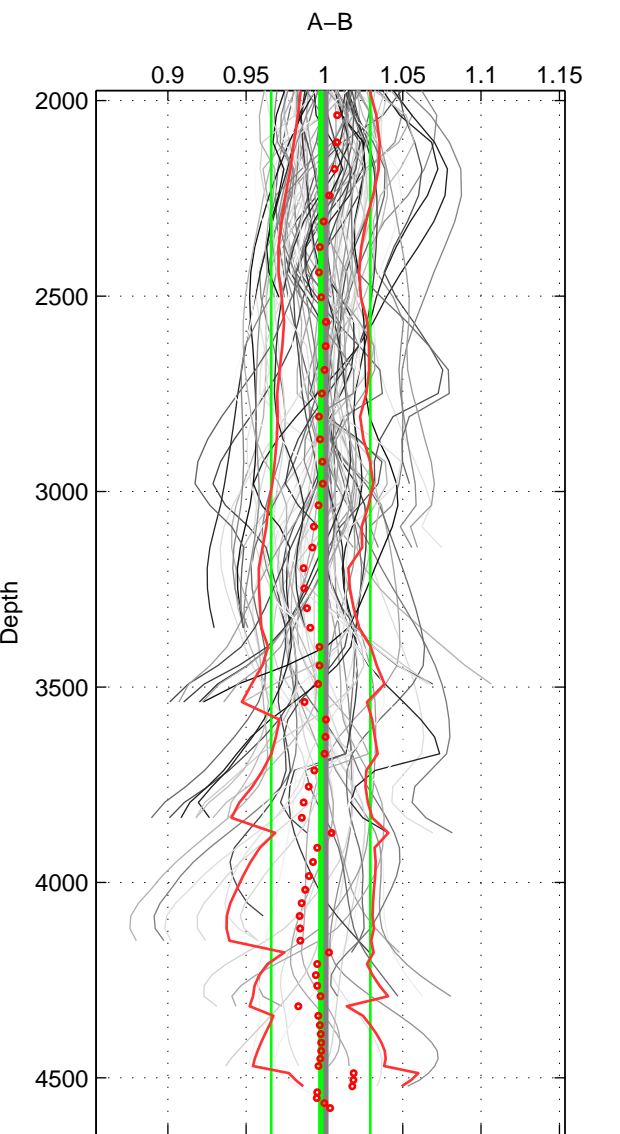

Cruise A (red). Date: Aug 2003 Cruisename: 166-06MT20030723

Cruise B (blue). Date: Oct 1994 Cruisename: 184-18HU19941012

\*\*\* "Favourite" values are means of spaces 1 2 3.

	Offset	O.StDev	Ratio	R.Stdev	Rating
SIGMA:	0.086	0.349	1.005	0.021	5
THETA:	0.161	0.328	1.010	0.020	5
DEPTH:	-0.045	0.523	0.998	0.032	5
FAV.:	0.067	0.400	1.004	0.024	5

Profiles of A: 9  
 Profiles of B: 13  
 Diff profs : 84  
 WMoffset (A-B): 0.085848  
 WMoffset stdev: 0.34917  
 WMratio (A/B): 1.0053  
 WMratio stdev: 0.02115

Quality (1-5): 5

Profiles of A: 9  
 Profiles of B: 13  
 Diff profs : 84  
 WMoffset (A-B): 0.16053  
 WMoffset stdev: 0.32808  
 WMratio (A/B): 1.0095  
 WMratio stdev: 0.019877

Quality (1-5): 5

Profiles of A: 9  
 Profiles of B: 13  
 Diff profs : 84  
 WMoffset (A-B): -0.044746  
 WMoffset stdev: 0.52339  
 WMratio (A/B): 0.99768  
 WMratio stdev: 0.031676

Quality (1-5): 5