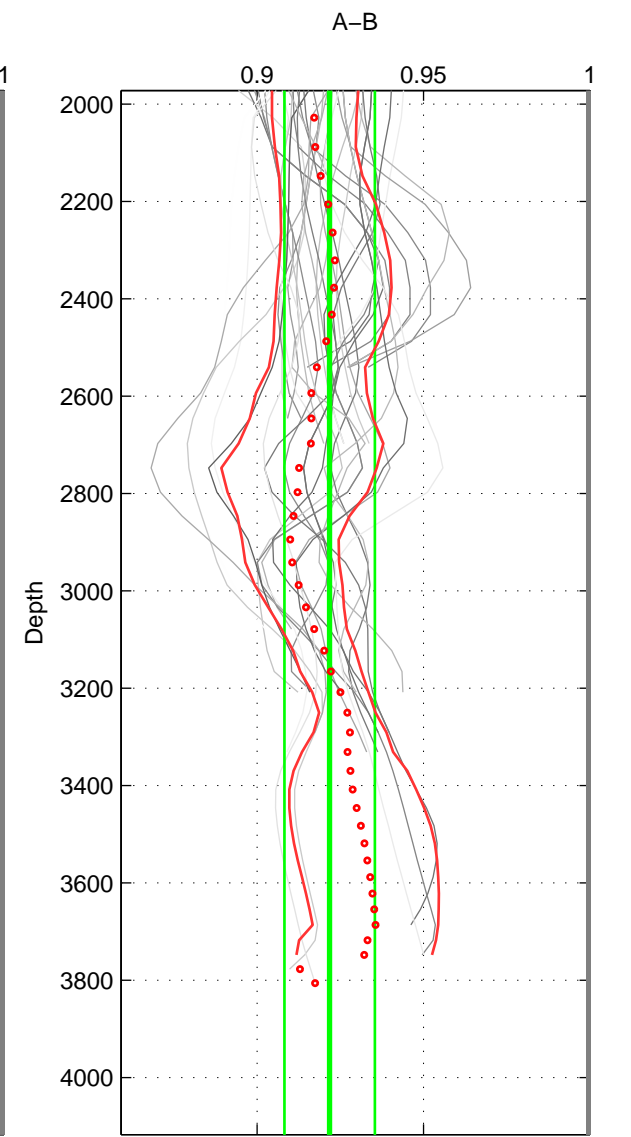

Cruise A (red). Date: May 1997 Cruisename: 152-06MT19970515

Cruise B (blue). Date: Jun 1995 Cruisename: 186-18HU19950607

\*\*\* "Favourite" values are means of spaces 1 2 3.

	Offset	O.StDev	Ratio	R.Stdev	Rating
SIGMA:	-1.318	0.229	0.922	0.013	5
THETA:	-1.303	0.246	0.923	0.013	5
DEPTH:	-1.328	0.244	0.922	0.014	5
FAV.:	-1.316	0.240	0.922	0.013	5

Profiles of A: 8  
 Profiles of B: 7  
 Diff profs: 34  
 WMoffset (A-B): -1.3176  
 WMoffset stdev: 0.22944  
 WMratio (A/B): 0.92233  
 WMratio stdev: 0.012695

Quality (1-5): 5

Profiles of A: 8  
 Profiles of B: 7  
 Diff profs: 34  
 WMoffset (A-B): -1.3025  
 WMoffset stdev: 0.24568  
 WMratio (A/B): 0.92336  
 WMratio stdev: 0.01349

Quality (1-5): 5

Profiles of A: 8  
 Profiles of B: 7  
 Diff profs: 34  
 WMoffset (A-B): -1.328  
 WMoffset stdev: 0.24447  
 WMratio (A/B): 0.92178  
 WMratio stdev: 0.013566

Quality (1-5): 5