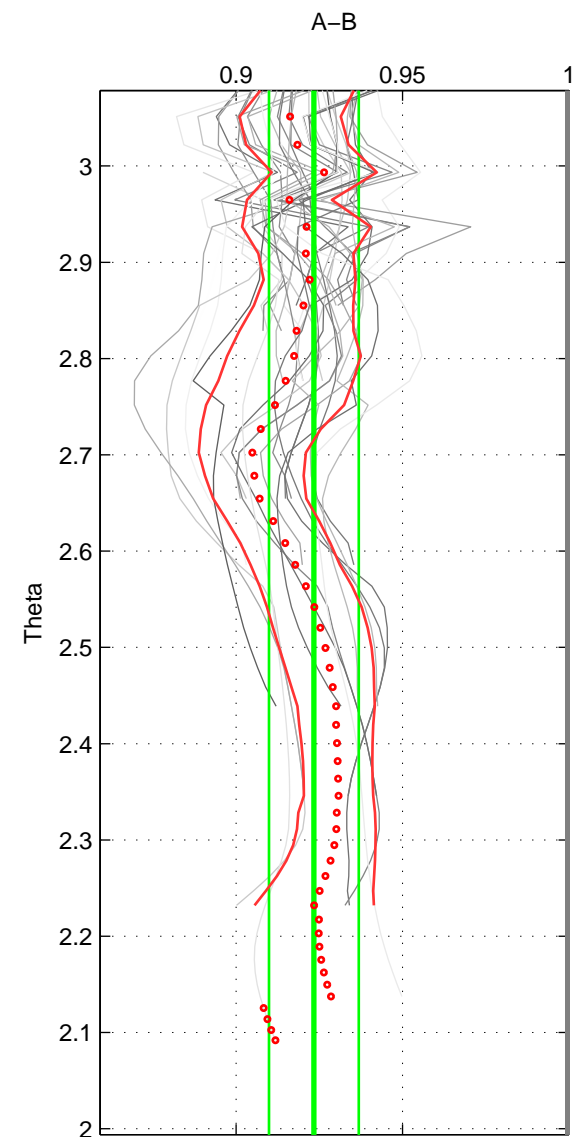

Cruise A (red). Date: May 1997 Cruisename: 152-06MT19970515

Cruise B (blue). Date: Jun 1995 Cruisename: 186-18HU19950607

\*\*\* "Favourite" values are means of spaces 1 2 3.

	Offset	O.StDev	Ratio	R.Stdev	Rating
SIGMA:	-1.318	0.229	0.922	0.013	5
THETA:	-1.303	0.246	0.923	0.013	5
DEPTH:	-1.328	0.244	0.922	0.014	5
FAV.:	-1.316	0.240	0.922	0.013	5

Profiles of A: 8  
 Profiles of B: 7  
 Diff profs: 34  
 WMoffset (A-B): -1.3176  
 WMoffset stdev: 0.22944  
 WMratio (A/B): 0.92233  
 WMratio stdev: 0.012695

Quality (1-5): 5

Profiles of A: 8  
 Profiles of B: 7  
 Diff profs: 34  
 WMoffset (A-B): -1.3025  
 WMoffset stdev: 0.24568  
 WMratio (A/B): 0.92336  
 WMratio stdev: 0.01349

Quality (1-5): 5

Profiles of A: 8  
 Profiles of B: 7  
 Diff profs: 34  
 WMoffset (A-B): -1.328  
 WMoffset stdev: 0.24447  
 WMratio (A/B): 0.92178  
 WMratio stdev: 0.013566

Quality (1-5): 5