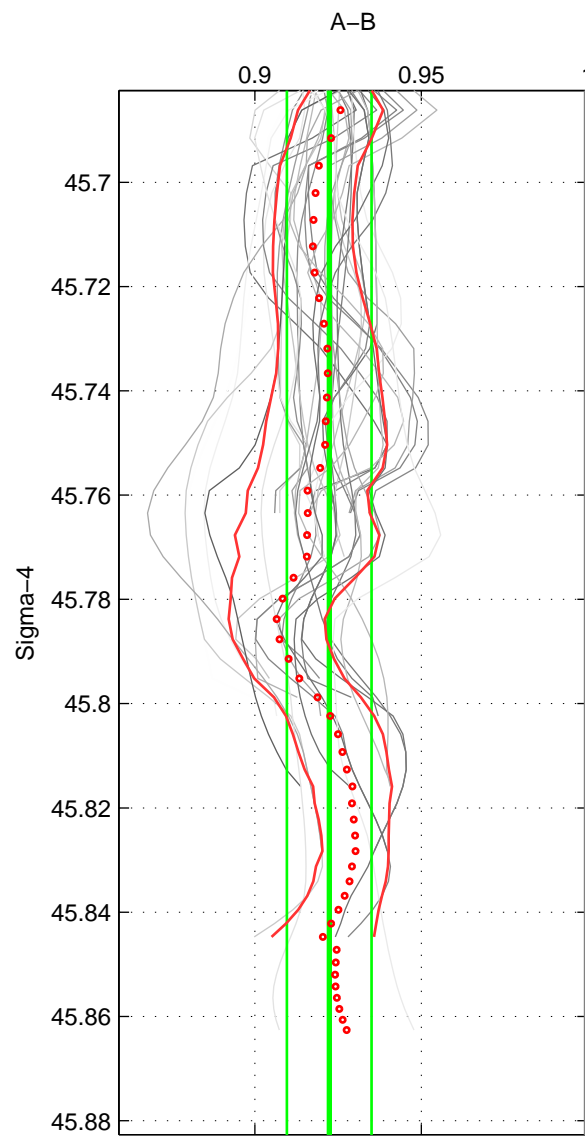

Cruise A (red). Date: May 1997 Cruisename: 152-06MT19970515

Cruise B (blue). Date: Jun 1995 Cruisename: 186-18HU19950607

\*\*\* "Favourite" values are means of spaces 1 2 3.

	Offset	O.StDev	Ratio	R.Stdev	Rating
SIGMA:	-1.318	0.229	0.922	0.013	5
THETA:	-1.303	0.246	0.923	0.013	5
DEPTH:	-1.328	0.244	0.922	0.014	5
FAV.:	-1.316	0.240	0.922	0.013	5

Profiles of A: 8  
 Profiles of B: 7  
 Diff profs: 34  
 WMoffset (A-B): -1.3176  
 WMoffset stdev: 0.22944  
 WMratio (A/B): 0.92233  
 WMratio stdev: 0.012695

Quality (1-5): 5

Profiles of A: 8  
 Profiles of B: 7  
 Diff profs: 34  
 WMoffset (A-B): -1.3025  
 WMoffset stdev: 0.24568  
 WMratio (A/B): 0.92336  
 WMratio stdev: 0.01349

Quality (1-5): 5

Profiles of A: 8  
 Profiles of B: 7  
 Diff profs: 34  
 WMoffset (A-B): -1.328  
 WMoffset stdev: 0.24447  
 WMratio (A/B): 0.92178  
 WMratio stdev: 0.013566

Quality (1-5): 5