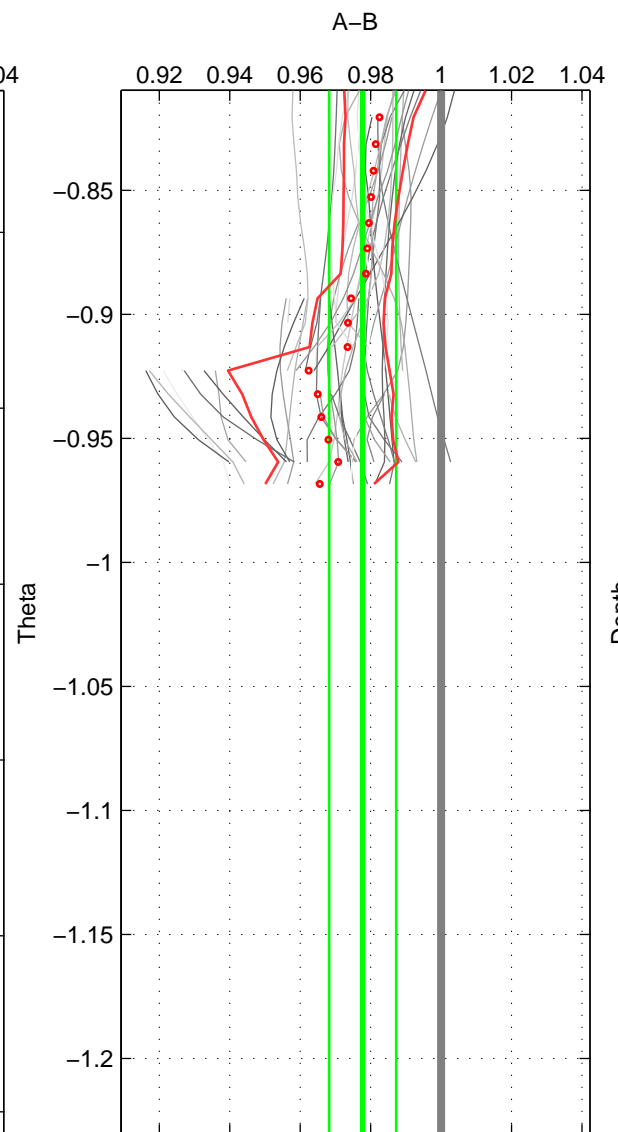

Cruise A (red). Date: Jul 1984 Cruisename: 1-06AQ19840719

Cruise B (blue). Date: Jun 2009 Cruisename: 83-58GS20090528

*** "Favourite" values are those of space 3.

	Offset	O.StDev	Ratio	R.Stdev	Rating
SIGMA:	-0.382	0.189	0.974	0.013	3
THETA:	-0.328	0.142	0.978	0.010	3
DEPTH:	-0.383	0.185	0.974	0.012	4
FAV. :	-0.383	0.185	0.974	0.012	4

Profiles of A: 7
 Profiles of B: 12
 Diff profs : 54
 WMoffset (A-B): -0.38165
 WMoffset stdev: 0.18925
 WMratio (A/B): 0.97409
 WMratio stdev: 0.01275

Quality (1-5): 3

Profiles of A: 7
 Profiles of B: 12
 Diff profs : 43
 WMoffset (A-B): -0.32792
 WMoffset stdev: 0.14239
 WMratio (A/B): 0.97774
 WMratio stdev: 0.0095243

Quality (1-5): 3

Profiles of A: 7
 Profiles of B: 12
 Diff profs : 62
 WMoffset (A-B): -0.38337
 WMoffset stdev: 0.18473
 WMratio (A/B): 0.97406
 WMratio stdev: 0.012383

Quality (1-5): 4