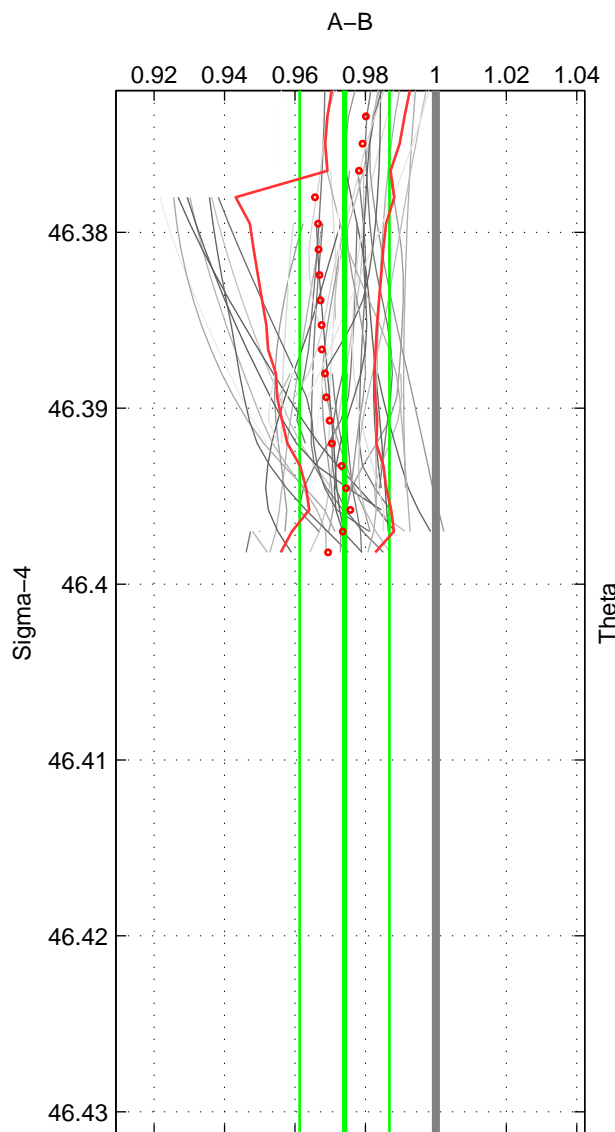

Cruise A (red). Date: Jul 1984 Cruisename: 1-06AQ19840719

Cruise B (blue). Date: Jun 2009 Cruisename: 83-58GS20090528

*** "Favourite" values are those of space 3.

	Offset	O.StDev	Ratio	R.Stdev	Rating
SIGMA:	-0.382	0.189	0.974	0.013	3
THETA:	-0.328	0.142	0.978	0.010	3
DEPTH:	-0.383	0.185	0.974	0.012	4
FAV. :	-0.383	0.185	0.974	0.012	4

Profiles of A: 7
 Profiles of B: 12
 Diff profs : 54
 WMoffset (A-B): -0.38165
 WMoffset stdev: 0.18925
 WMratio (A/B): 0.97409
 WMratio stdev: 0.01275

Quality (1-5): 3

Profiles of A: 7
 Profiles of B: 12
 Diff profs : 43
 WMoffset (A-B): -0.32792
 WMoffset stdev: 0.14239
 WMratio (A/B): 0.97774
 WMratio stdev: 0.0095243

Quality (1-5): 3

Profiles of A: 7
 Profiles of B: 12
 Diff profs : 62
 WMoffset (A-B): -0.38337
 WMoffset stdev: 0.18473
 WMratio (A/B): 0.97406
 WMratio stdev: 0.012383

Quality (1-5): 4