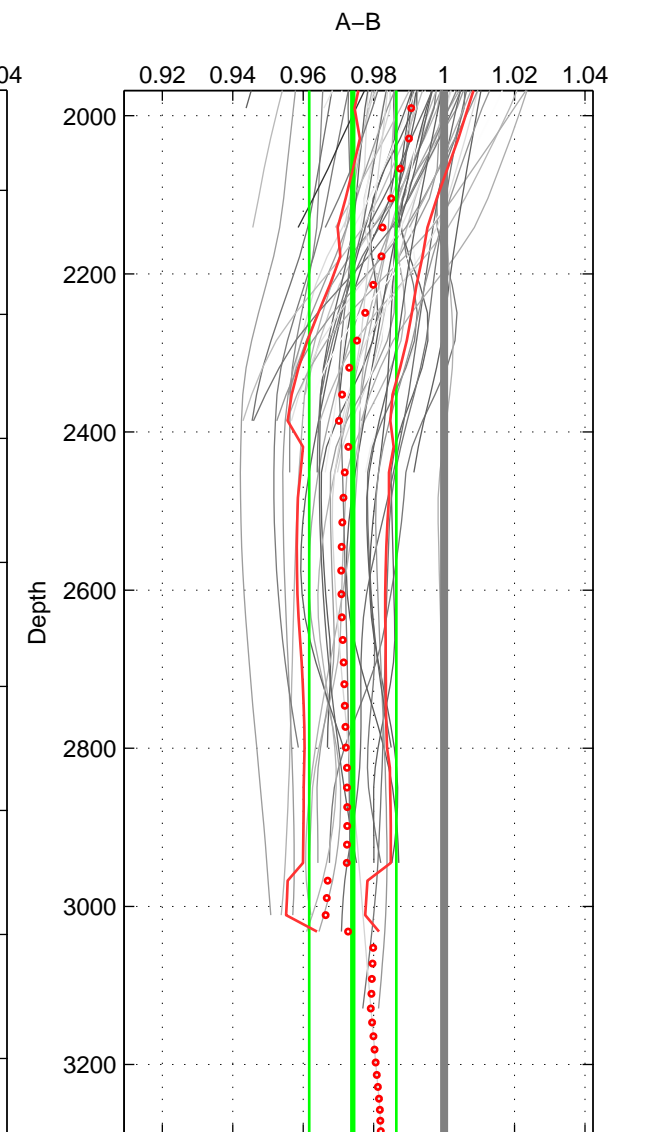

Cruise A (red). Date: Jul 1984 Cruisename: 1-06AQ19840719

Cruise B (blue). Date: Jun 2009 Cruisename: 83-58GS20090528

*** "Favourite" values are those of space 3.

	Offset	O.StDev	Ratio	R.Stdev	Rating
SIGMA:	-0.382	0.189	0.974	0.013	3
THETA:	-0.328	0.142	0.978	0.010	3
DEPTH:	-0.383	0.185	0.974	0.012	4
FAV. :	-0.383	0.185	0.974	0.012	4

Profiles of A: 7
 Profiles of B: 12
 Diff profs : 54
 WMoffset (A-B): -0.38165
 WMoffset stdev: 0.18925
 WMratio (A/B): 0.97409
 WMratio stdev: 0.01275

Quality (1-5): 3

Profiles of A: 7
 Profiles of B: 12
 Diff profs : 43
 WMoffset (A-B): -0.32792
 WMoffset stdev: 0.14239
 WMratio (A/B): 0.97774
 WMratio stdev: 0.0095243

Quality (1-5): 3

Profiles of A: 7
 Profiles of B: 12
 Diff profs : 62
 WMoffset (A-B): -0.38337
 WMoffset stdev: 0.18473
 WMratio (A/B): 0.97406
 WMratio stdev: 0.012383

Quality (1-5): 4