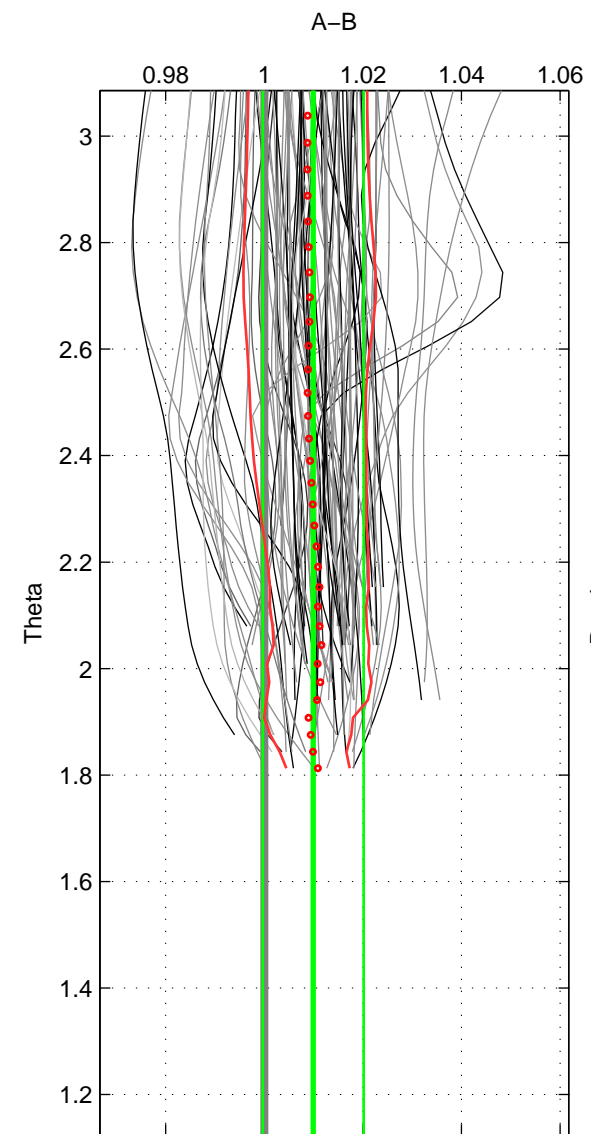

Cruise A (red). Date: Jul 2001 Cruisename: 656-49UF20010710

Cruise B (blue). Date: Aug 2008 Cruisename: 679-49UF20080804

*** "Favourite" values are means of spaces 1 2.

	Offset	O.StDev	Ratio	R.Stdev	Rating
SIGMA:	0.439	0.348	1.011	0.009	5
THETA:	0.383	0.398	1.010	0.010	5
DEPTH:	0.452	0.054	1.012	0.001	3
FAV.:	0.411	0.373	1.011	0.010	5

Profiles of A: 34
 Profiles of B: 32
 Diff profs : 100
 WMoffset (A-B): 0.43937
 WMoffset stdev: 0.3477
 WMratio (A/B): 1.0114
 WMratio stdev: 0.0090134

Quality (1-5): 5

Profiles of A: 34
 Profiles of B: 32
 Diff profs : 100
 WMoffset (A-B): 0.38268
 WMoffset stdev: 0.39798
 WMratio (A/B): 1.0099
 WMratio stdev: 0.010246

Quality (1-5): 5

Profiles of A: 34
 Profiles of B: 32
 Diff profs : 100
 WMoffset (A-B): 0.45189
 WMoffset stdev: 0.053556
 WMratio (A/B): 1.0117
 WMratio stdev: 0.001432

Quality (1-5): 3

Please note that statistics are bad.