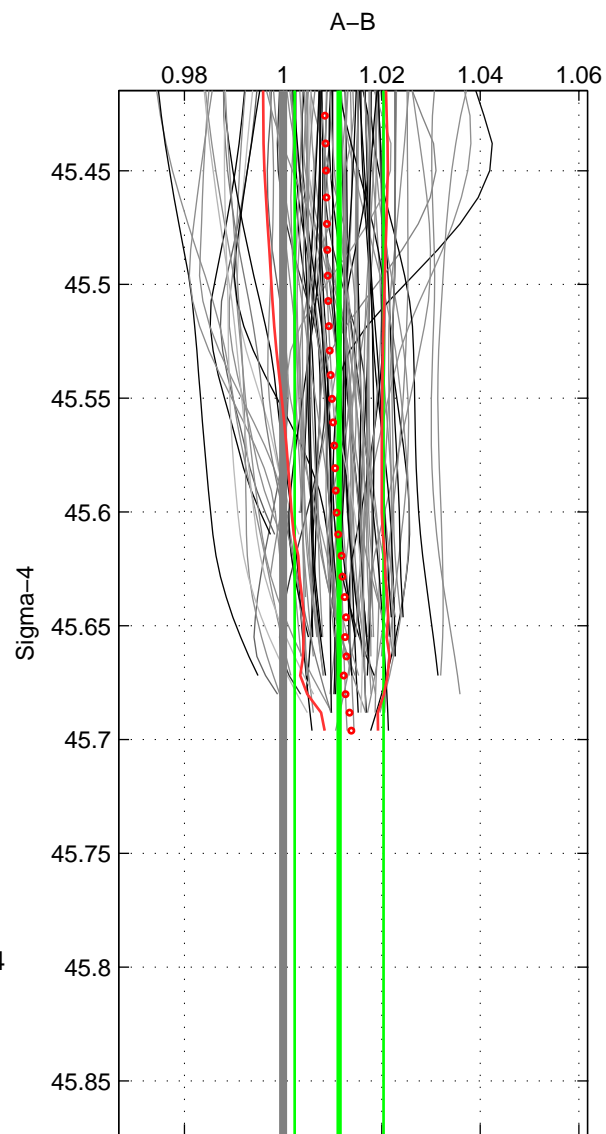

Cruise A (red). Date: Jul 2001 Cruisename: 656-49UF20010710

Cruise B (blue). Date: Aug 2008 Cruisename: 679-49UF20080804

*** "Favourite" values are means of spaces 1 2.

	Offset	O.StDev	Ratio	R.Stdev	Rating
SIGMA:	0.439	0.348	1.011	0.009	5
THETA:	0.383	0.398	1.010	0.010	5
DEPTH:	0.452	0.054	1.012	0.001	3
FAV.:	0.411	0.373	1.011	0.010	5

Profiles of A: 34
 Profiles of B: 32
 Diff profs : 100
 WMoffset (A-B): 0.43937
 WMoffset stdev: 0.3477
 WMratio (A/B): 1.0114
 WMratio stdev: 0.0090134

Quality (1-5): 5

Profiles of A: 34
 Profiles of B: 32
 Diff profs : 100
 WMoffset (A-B): 0.38268
 WMoffset stdev: 0.39798
 WMratio (A/B): 1.0099
 WMratio stdev: 0.010246

Quality (1-5): 5

Profiles of A: 34
 Profiles of B: 32
 Diff profs : 100
 WMoffset (A-B): 0.45189
 WMoffset stdev: 0.053556
 WMratio (A/B): 1.0117
 WMratio stdev: 0.001432

Quality (1-5): 3

Please note that statistics are bad.