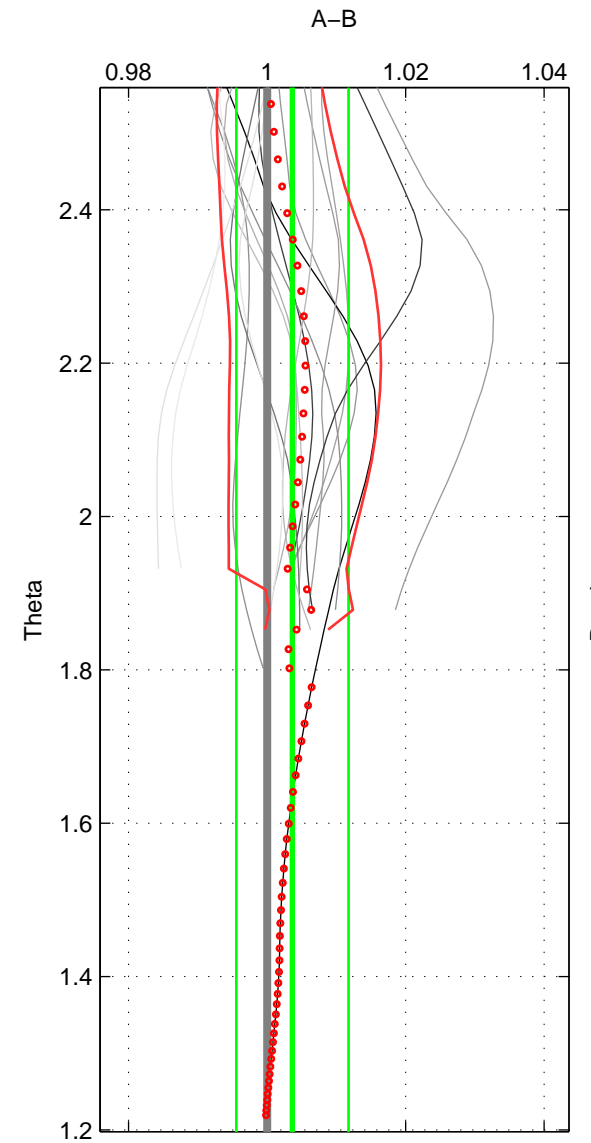

Cruise A (red). Date: Feb 2003 Cruisename: 660-49UF20030225

Cruise B (blue). Date: Jan 2005 Cruisename: 667-49UF20050118

*** "Favourite" values are those of space 1.

	Offset	O.StDev	Ratio	R.Stdev	Rating
SIGMA:	0.166	0.251	1.004	0.006	5
THETA:	0.143	0.316	1.004	0.008	4
DEPTH:	0.147	0.049	1.004	0.001	3
FAV. :	0.166	0.251	1.004	0.006	5

Profiles of A: 6
 Profiles of B: 7
 Diff profs : 16
 WMoffset (A-B): 0.16564
 WMoffset stdev: 0.25103
 WMratio (A/B): 1.0042
 WMratio stdev: 0.0064707

Quality (1-5): 5

Profiles of A: 6
 Profiles of B: 7
 Diff profs : 16
 WMoffset (A-B): 0.14251
 WMoffset stdev: 0.31646
 WMratio (A/B): 1.0036
 WMratio stdev: 0.0081119

Quality (1-5): 4

Profiles of A: 6
 Profiles of B: 7
 Diff profs : 16
 WMoffset (A-B): 0.1473
 WMoffset stdev: 0.048804
 WMratio (A/B): 1.0039
 WMratio stdev: 0.001291

Quality (1-5): 3

Please note that statistics are bad.