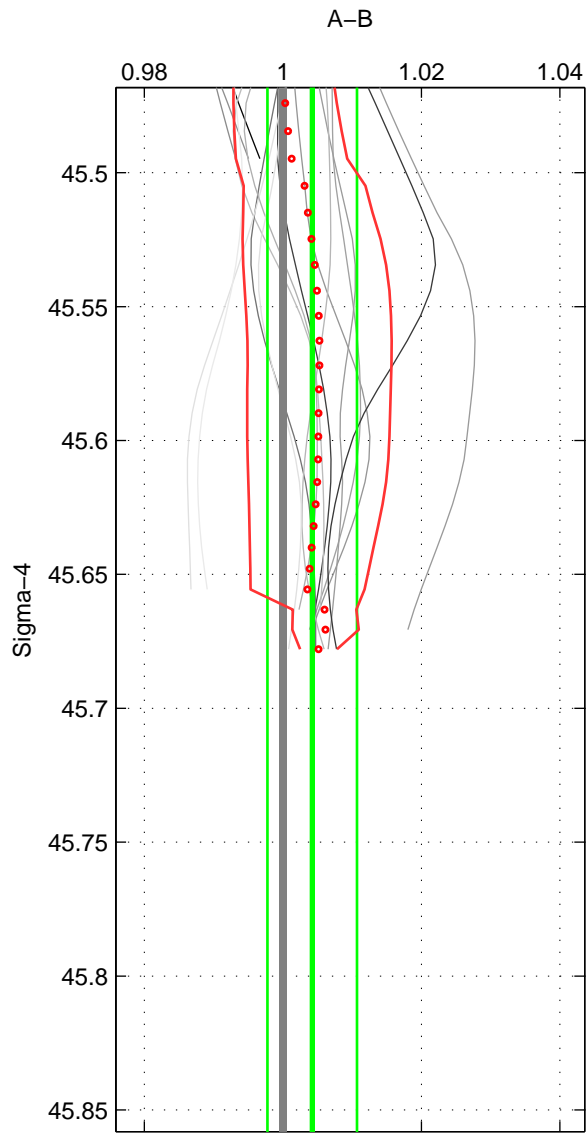

Cruise A (red). Date: Feb 2003 Cruisename: 660-49UF20030225

Cruise B (blue). Date: Jan 2005 Cruisename: 667-49UF20050118

*** "Favourite" values are those of space 1.

	Offset	O.StDev	Ratio	R.Stdev	Rating
SIGMA:	0.166	0.251	1.004	0.006	5
THETA:	0.143	0.316	1.004	0.008	4
DEPTH:	0.147	0.049	1.004	0.001	3
FAV. :	0.166	0.251	1.004	0.006	5

Profiles of A: 6
 Profiles of B: 7
 Diff profs : 16
 WMoffset (A-B): 0.16564
 WMoffset stdev: 0.25103
 WMratio (A/B): 1.0042
 WMratio stdev: 0.0064707

Quality (1-5): 5

Profiles of A: 6
 Profiles of B: 7
 Diff profs : 16
 WMoffset (A-B): 0.14251
 WMoffset stdev: 0.31646
 WMratio (A/B): 1.0036
 WMratio stdev: 0.0081119

Quality (1-5): 4

Profiles of A: 6
 Profiles of B: 7
 Diff profs : 16
 WMoffset (A-B): 0.1473
 WMoffset stdev: 0.048804
 WMratio (A/B): 1.0039
 WMratio stdev: 0.001291

Quality (1-5): 3

Please note that statistics are bad.