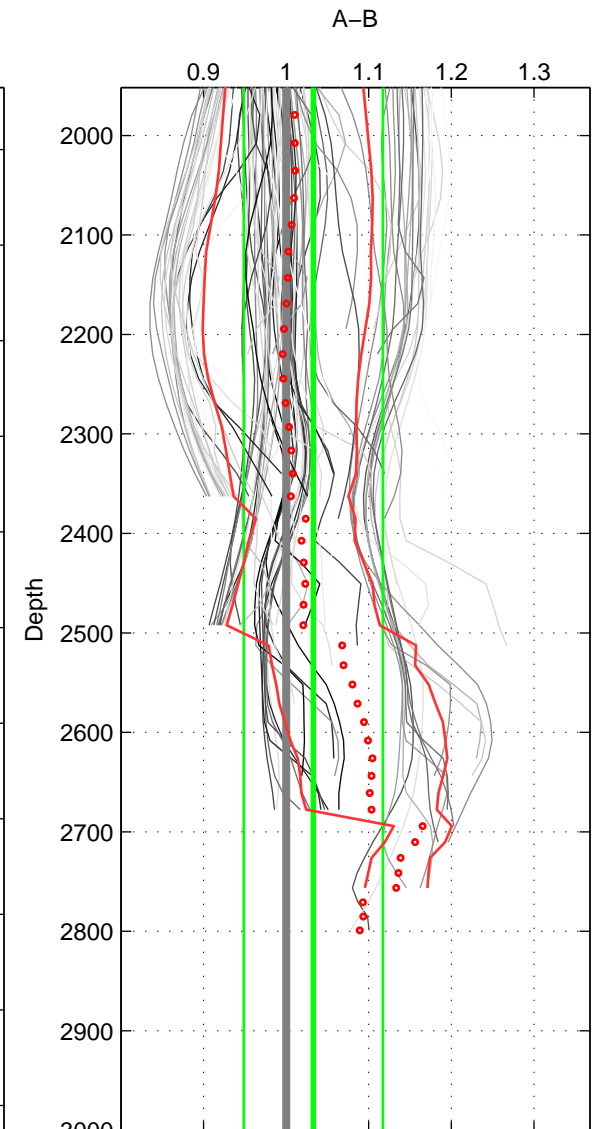

Cruise A (red). Date: Aug 1993 Cruisename: 251-33MW19930704.1

Cruise B (blue). Date: Apr 1991 Cruisename: 297-64TR19910408

\*\*\* "Favourite" values are means of spaces 1 2 3.

|        | Offset | O.StDev | Ratio | R.Stdev | Rating |
|--------|--------|---------|-------|---------|--------|
| SIGMA: | 0.195  | 1.109   | 1.012 | 0.067   | 4      |
| THETA: | 0.224  | 1.132   | 1.014 | 0.069   | 4      |
| DEPTH: | 0.553  | 1.405   | 1.033 | 0.084   | 4      |
| FAV.:  | 0.324  | 1.215   | 1.020 | 0.073   | 4      |

Profiles of A: 4  
 Profiles of B: 34  
 Diff profs : 98  
 WMoffset (A-B): 0.19537  
 WMoffset stdev: 1.1088  
 WMratio (A/B): 1.0123  
 WMratio stdev: 0.067065

Quality (1-5): 4

Profiles of A: 4  
 Profiles of B: 34  
 Diff profs : 98  
 WMoffset (A-B): 0.22375  
 WMoffset stdev: 1.132  
 WMratio (A/B): 1.0141  
 WMratio stdev: 0.06853

Quality (1-5): 4

Profiles of A: 4  
 Profiles of B: 34  
 Diff profs : 98  
 WMoffset (A-B): 0.5529  
 WMoffset stdev: 1.4049  
 WMratio (A/B): 1.033  
 WMratio stdev: 0.084176

Quality (1-5): 4