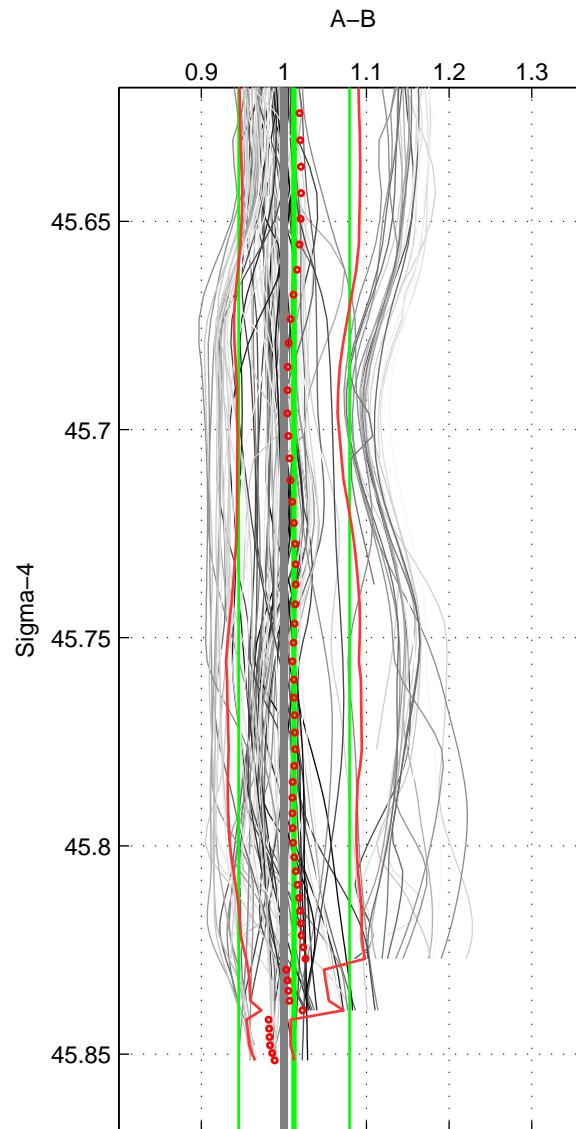

Cruise A (red). Date: Aug 1993 Cruisename: 251-33MW19930704.1

Cruise B (blue). Date: Apr 1991 Cruisename: 297-64TR19910408

\*\*\* "Favourite" values are means of spaces 1 2 3.

|        | Offset | O.StDev | Ratio | R.Stdev | Rating |
|--------|--------|---------|-------|---------|--------|
| SIGMA: | 0.195  | 1.109   | 1.012 | 0.067   | 4      |
| THETA: | 0.224  | 1.132   | 1.014 | 0.069   | 4      |
| DEPTH: | 0.553  | 1.405   | 1.033 | 0.084   | 4      |
| FAV.:  | 0.324  | 1.215   | 1.020 | 0.073   | 4      |

Profiles of A: 4  
 Profiles of B: 34  
 Diff profs : 98  
 WMoffset (A-B): 0.19537  
 WMoffset stdev: 1.1088  
 WMratio (A/B): 1.0123  
 WMratio stdev: 0.067065

Quality (1-5): 4

Profiles of A: 4  
 Profiles of B: 34  
 Diff profs : 98  
 WMoffset (A-B): 0.22375  
 WMoffset stdev: 1.132  
 WMratio (A/B): 1.0141  
 WMratio stdev: 0.06853

Quality (1-5): 4

Profiles of A: 4  
 Profiles of B: 34  
 Diff profs : 98  
 WMoffset (A-B): 0.5529  
 WMoffset stdev: 1.4049  
 WMratio (A/B): 1.033  
 WMratio stdev: 0.084176

Quality (1-5): 4