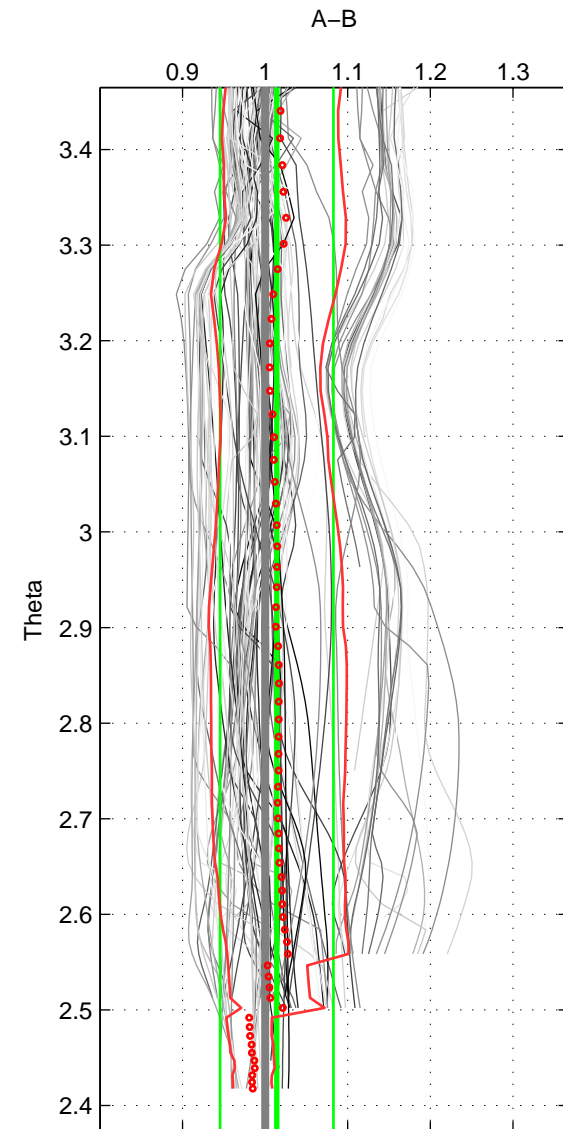

Cruise A (red). Date: Aug 1993 Cruisename: 251-33MW19930704.1

Cruise B (blue). Date: Apr 1991 Cruisename: 297-64TR19910408

\*\*\* "Favourite" values are means of spaces 1 2 3.

|        | Offset | O.StDev | Ratio | R.Stdev | Rating |
|--------|--------|---------|-------|---------|--------|
| SIGMA: | 0.195  | 1.109   | 1.012 | 0.067   | 4      |
| THETA: | 0.224  | 1.132   | 1.014 | 0.069   | 4      |
| DEPTH: | 0.553  | 1.405   | 1.033 | 0.084   | 4      |
| FAV.:  | 0.324  | 1.215   | 1.020 | 0.073   | 4      |

Profiles of A: 4  
 Profiles of B: 34  
 Diff profs : 98  
 WMoffset (A-B): 0.19537  
 WMoffset stdev: 1.1088  
 WMratio (A/B): 1.0123  
 WMratio stdev: 0.067065

Quality (1-5): 4

Profiles of A: 4  
 Profiles of B: 34  
 Diff profs : 98  
 WMoffset (A-B): 0.22375  
 WMoffset stdev: 1.132  
 WMratio (A/B): 1.0141  
 WMratio stdev: 0.06853

Quality (1-5): 4

Profiles of A: 4  
 Profiles of B: 34  
 Diff profs : 98  
 WMoffset (A-B): 0.5529  
 WMoffset stdev: 1.4049  
 WMratio (A/B): 1.033  
 WMratio stdev: 0.084176

Quality (1-5): 4