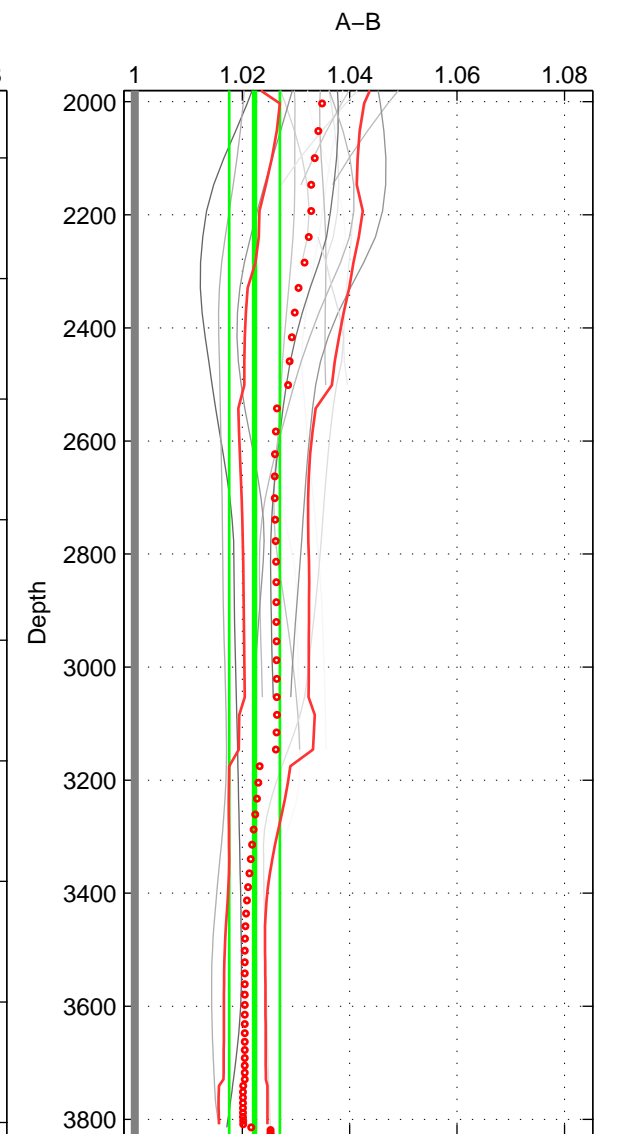

Cruise A (red). Date: Sep 2002 Cruisename: 61-32PZ20020819

Cruise B (blue). Date: Sep 2005 Cruisename: 110-77DN20050819

*** "Favourite" values are means of spaces 1 2 3.

	Offset	O.StDev	Ratio	R.Stdev	Rating
SIGMA:	0.492	0.117	1.036	0.009	5
THETA:	0.356	0.104	1.026	0.007	5
DEPTH:	0.326	0.069	1.022	0.005	5
FAV.:	0.391	0.097	1.028	0.007	5

Profiles of A: 8
 Profiles of B: 4
 Diff profs: 17
 WMoffset (A-B): 0.49166
 WMoffset stdev: 0.11706
 WMratio (A/B): 1.0356
 WMratio stdev: 0.0085123

Quality (1-5): 5

Profiles of A: 8
 Profiles of B: 4
 Diff profs: 17
 WMoffset (A-B): 0.35595
 WMoffset stdev: 0.10427
 WMratio (A/B): 1.0255
 WMratio stdev: 0.0074962

Quality (1-5): 5

Profiles of A: 9
 Profiles of B: 4
 Diff profs: 19
 WMoffset (A-B): 0.32582
 WMoffset stdev: 0.068714
 WMratio (A/B): 1.0223
 WMratio stdev: 0.004721

Quality (1-5): 5