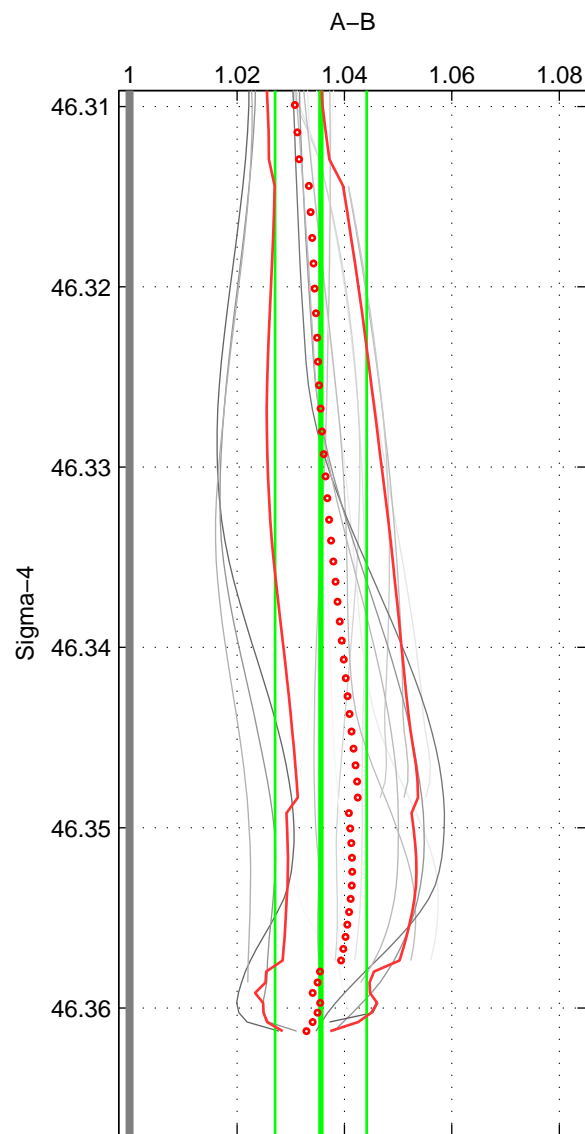

Cruise A (red). Date: Sep 2002 Cruisename: 61-32PZ20020819

Cruise B (blue). Date: Sep 2005 Cruisename: 110-77DN20050819

*** "Favourite" values are means of spaces 1 2 3.

	Offset	O.StDev	Ratio	R.Stdev	Rating
SIGMA:	0.492	0.117	1.036	0.009	5
THETA:	0.356	0.104	1.026	0.007	5
DEPTH:	0.326	0.069	1.022	0.005	5
FAV.:	0.391	0.097	1.028	0.007	5

Profiles of A: 8
 Profiles of B: 4
 Diff profs: 17
 WMoffset (A-B): 0.49166
 WMoffset stdev: 0.11706
 WMratio (A/B): 1.0356
 WMratio stdev: 0.0085123

Quality (1-5): 5

Profiles of A: 8
 Profiles of B: 4
 Diff profs: 17
 WMoffset (A-B): 0.35595
 WMoffset stdev: 0.10427
 WMratio (A/B): 1.0255
 WMratio stdev: 0.0074962

Quality (1-5): 5

Profiles of A: 9
 Profiles of B: 4
 Diff profs: 19
 WMoffset (A-B): 0.32582
 WMoffset stdev: 0.068714
 WMratio (A/B): 1.0223
 WMratio stdev: 0.004721

Quality (1-5): 5