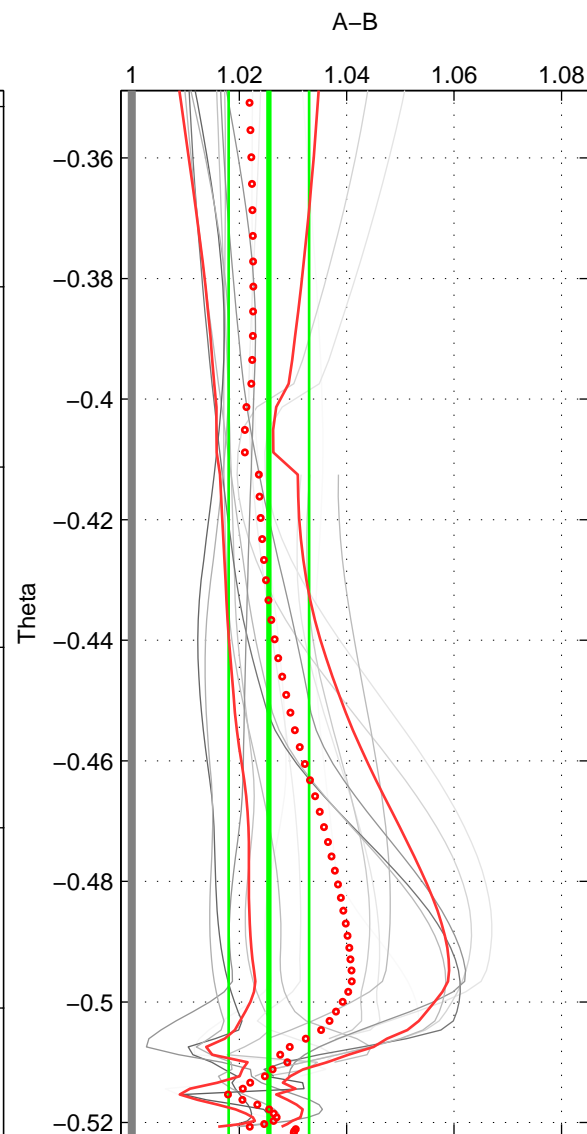

Cruise A (red). Date: Sep 2002 Cruisename: 61-32PZ20020819

Cruise B (blue). Date: Sep 2005 Cruisename: 110-77DN20050819

*** "Favourite" values are means of spaces 1 2 3.

	Offset	O.StDev	Ratio	R.Stdev	Rating
SIGMA:	0.492	0.117	1.036	0.009	5
THETA:	0.356	0.104	1.026	0.007	5
DEPTH:	0.326	0.069	1.022	0.005	5
FAV.:	0.391	0.097	1.028	0.007	5

Profiles of A: 8
 Profiles of B: 4
 Diff profs: 17
 WMoffset (A-B): 0.49166
 WMoffset stdev: 0.11706
 WMratio (A/B): 1.0356
 WMratio stdev: 0.0085123

Quality (1-5): 5

Profiles of A: 8
 Profiles of B: 4
 Diff profs: 17
 WMoffset (A-B): 0.35595
 WMoffset stdev: 0.10427
 WMratio (A/B): 1.0255
 WMratio stdev: 0.0074962

Quality (1-5): 5

Profiles of A: 9
 Profiles of B: 4
 Diff profs: 19
 WMoffset (A-B): 0.32582
 WMoffset stdev: 0.068714
 WMratio (A/B): 1.0223
 WMratio stdev: 0.004721

Quality (1-5): 5