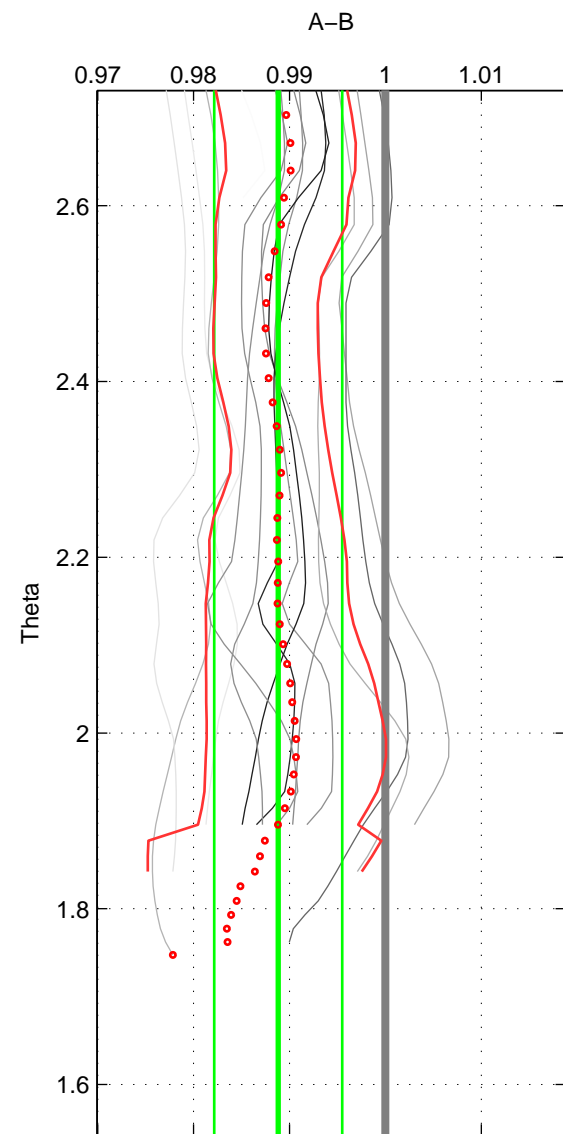

Cruise A (red). Date: Jul 1987 Cruisename: 483-31OC19870606

Cruise B (blue). Date: Aug 1993 Cruisename: 498-325019930705

*** "Favourite" values are means of spaces 1 2 3.

	Offset	O.StDev	Ratio	R.Stdev	Rating
SIGMA:	-0.403	0.242	0.989	0.007	2
THETA:	-0.401	0.241	0.989	0.007	2
DEPTH:	-0.400	0.255	0.989	0.007	2
FAV.:	-0.401	0.246	0.989	0.007	2

Profiles of A: 3
 Profiles of B: 5
 Diff profs : 13
 WMoffset (A-B): -0.4028
 WMoffset stdev: 0.24212
 WMratio (A/B): 0.98876
 WMratio stdev: 0.0067103

Quality (1-5): 2

Profiles of A: 3
 Profiles of B: 5
 Diff profs : 13
 WMoffset (A-B): -0.40061
 WMoffset stdev: 0.24107
 WMratio (A/B): 0.98882
 WMratio stdev: 0.0066815

Quality (1-5): 2

Profiles of A: 3
 Profiles of B: 5
 Diff profs : 13
 WMoffset (A-B): -0.40046
 WMoffset stdev: 0.25454
 WMratio (A/B): 0.98884
 WMratio stdev: 0.0070553

Quality (1-5): 2