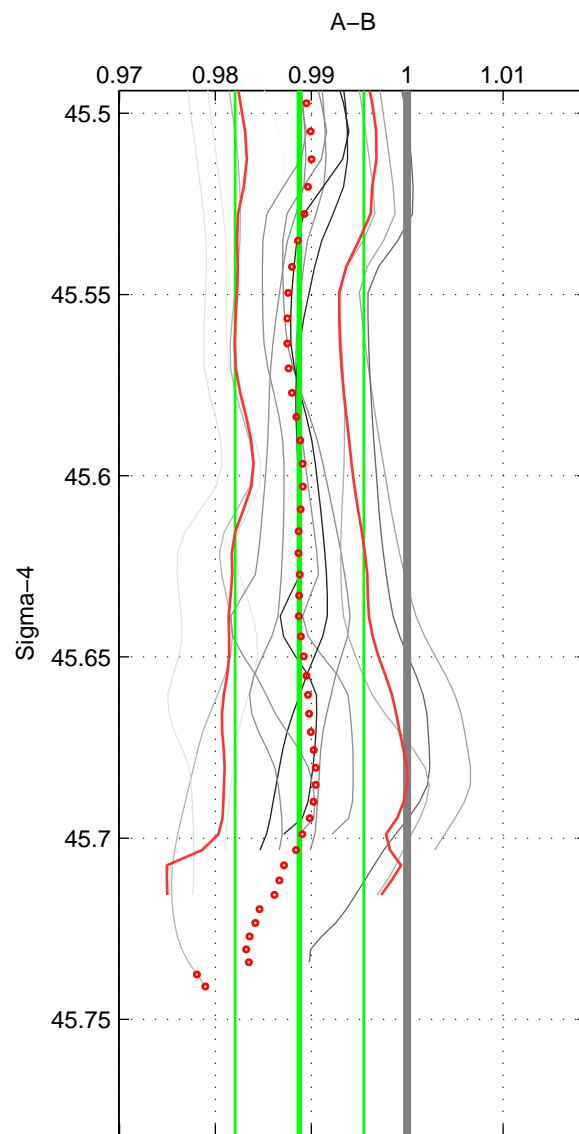

Cruise A (red). Date: Jul 1987 Cruisename: 483-31OC19870606

Cruise B (blue). Date: Aug 1993 Cruisename: 498-325019930705

*** "Favourite" values are means of spaces 1 2 3.

	Offset	O.StDev	Ratio	R.Stdev	Rating
SIGMA:	-0.403	0.242	0.989	0.007	2
THETA:	-0.401	0.241	0.989	0.007	2
DEPTH:	-0.400	0.255	0.989	0.007	2
FAV.:	-0.401	0.246	0.989	0.007	2

Profiles of A: 3
 Profiles of B: 5
 Diff profs : 13
 WMoffset (A-B): -0.4028
 WMoffset stdev: 0.24212
 WMratio (A/B): 0.98876
 WMratio stdev: 0.0067103

Quality (1-5): 2

Profiles of A: 3
 Profiles of B: 5
 Diff profs : 13
 WMoffset (A-B): -0.40061
 WMoffset stdev: 0.24107
 WMratio (A/B): 0.98882
 WMratio stdev: 0.0066815

Quality (1-5): 2

Profiles of A: 3
 Profiles of B: 5
 Diff profs : 13
 WMoffset (A-B): -0.40046
 WMoffset stdev: 0.25454
 WMratio (A/B): 0.98884
 WMratio stdev: 0.0070553

Quality (1-5): 2