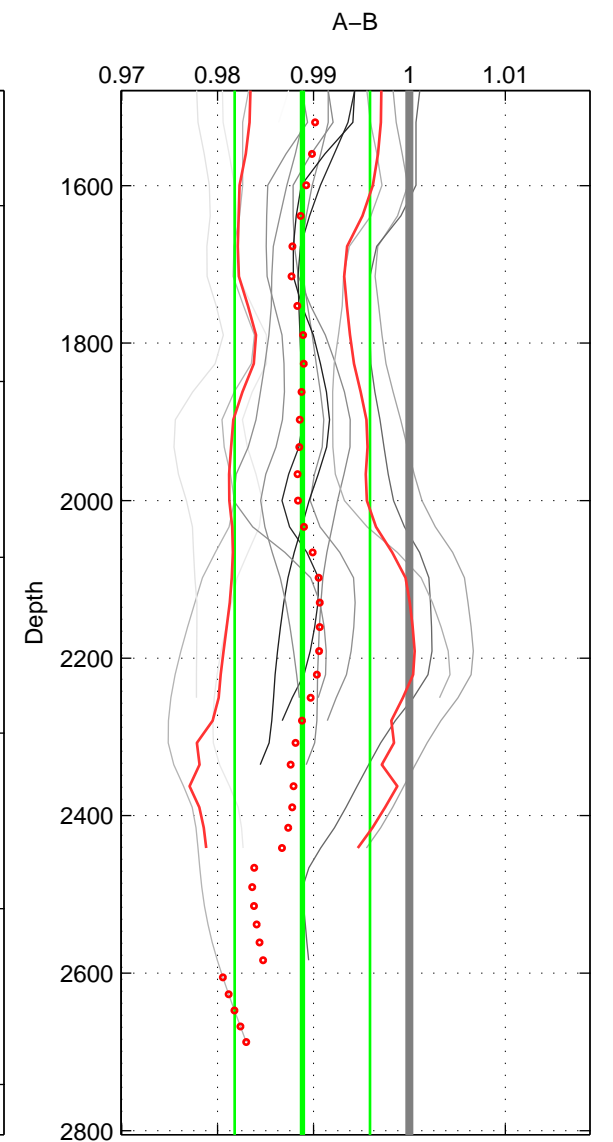

Cruise A (red). Date: Jul 1987 Cruisename: 483-31OC19870606

Cruise B (blue). Date: Aug 1993 Cruisename: 498-325019930705

*** "Favourite" values are means of spaces 1 2 3.

	Offset	O.StDev	Ratio	R.Stdev	Rating
SIGMA:	-0.403	0.242	0.989	0.007	2
THETA:	-0.401	0.241	0.989	0.007	2
DEPTH:	-0.400	0.255	0.989	0.007	2
FAV.:	-0.401	0.246	0.989	0.007	2

Profiles of A: 3
 Profiles of B: 5
 Diff profs : 13
 WMoffset (A-B): -0.4028
 WMoffset stdev: 0.24212
 WMratio (A/B): 0.98876
 WMratio stdev: 0.0067103

Quality (1-5): 2

Profiles of A: 3
 Profiles of B: 5
 Diff profs : 13
 WMoffset (A-B): -0.40061
 WMoffset stdev: 0.24107
 WMratio (A/B): 0.98882
 WMratio stdev: 0.0066815

Quality (1-5): 2

Profiles of A: 3
 Profiles of B: 5
 Diff profs : 13
 WMoffset (A-B): -0.40046
 WMoffset stdev: 0.25454
 WMratio (A/B): 0.98884
 WMratio stdev: 0.0070553

Quality (1-5): 2