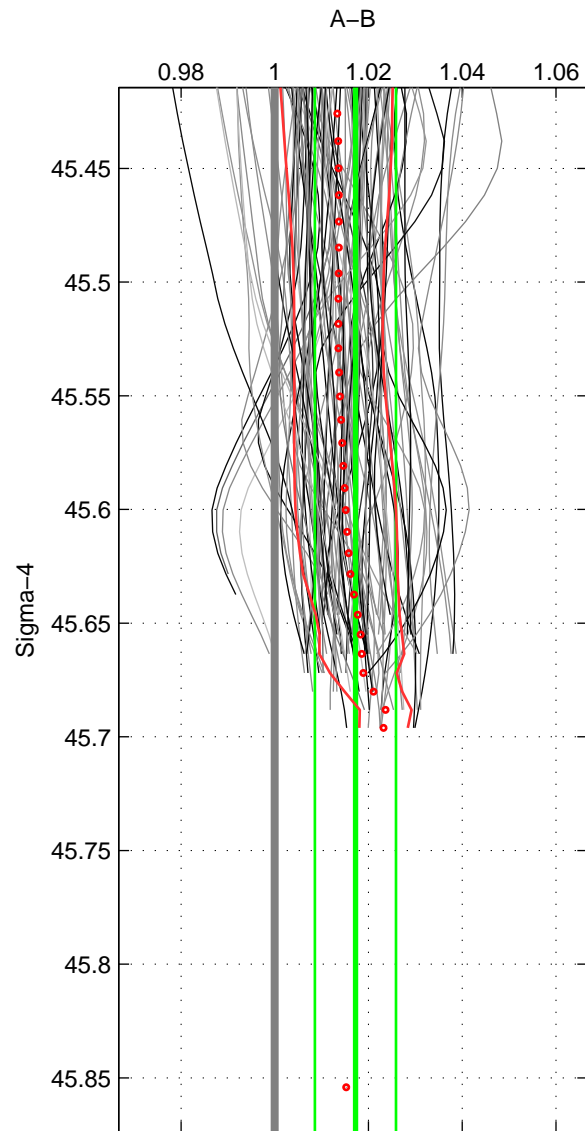

Cruise A (red). Date: Jul 2001 Cruisename: 656-49UF20010710  
 Cruise B (blue). Date: Apr 2008 Cruisename: 677-49UF20080422

\*\*\* "Favourite" values are means of spaces 1 2.

	Offset	O.StDev	Ratio	R.Stdev	Rating
SIGMA:	0.665	0.330	1.017	0.009	5
THETA:	0.717	0.360	1.019	0.010	5
DEPTH:	0.693	0.076	1.019	0.003	3
FAV.:	0.691	0.345	1.018	0.009	5

Profiles of A: 34  
 Profiles of B: 32  
 Diff profs : 100  
 WMoffset (A-B): 0.66549  
 WMoffset stdev: 0.33039  
 WMratio (A/B): 1.0172  
 WMratio stdev: 0.0086731

Quality (1-5): 5

Profiles of A: 34  
 Profiles of B: 32  
 Diff profs : 100  
 WMoffset (A-B): 0.71721  
 WMoffset stdev: 0.35978  
 WMratio (A/B): 1.019  
 WMratio stdev: 0.0096781

Quality (1-5): 5

Profiles of A: 34  
 Profiles of B: 32  
 Diff profs : 100  
 WMoffset (A-B): 0.69323  
 WMoffset stdev: 0.075787  
 WMratio (A/B): 1.0187  
 WMratio stdev: 0.0026381

Quality (1-5): 3

Please note that statistics are bad.