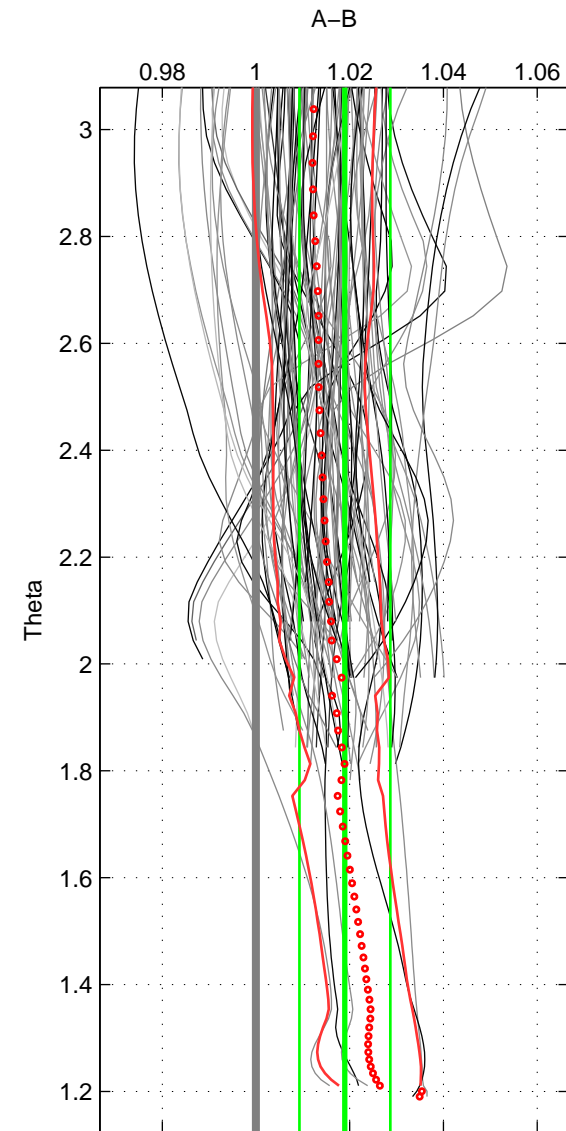

Cruise A (red). Date: Jul 2001 Cruisename: 656-49UF20010710  
 Cruise B (blue). Date: Apr 2008 Cruisename: 677-49UF20080422

\*\*\* "Favourite" values are means of spaces 1 2.

	Offset	O.StDev	Ratio	R.Stdev	Rating
SIGMA:	0.665	0.330	1.017	0.009	5
THETA:	0.717	0.360	1.019	0.010	5
DEPTH:	0.693	0.076	1.019	0.003	3
FAV.:	0.691	0.345	1.018	0.009	5

Profiles of A: 34  
 Profiles of B: 32  
 Diff profs : 100  
 WMoffset (A-B): 0.66549  
 WMoffset stdev: 0.33039  
 WMratio (A/B): 1.0172  
 WMratio stdev: 0.0086731

Quality (1-5): 5

Profiles of A: 34  
 Profiles of B: 32  
 Diff profs : 100  
 WMoffset (A-B): 0.71721  
 WMoffset stdev: 0.35978  
 WMratio (A/B): 1.019  
 WMratio stdev: 0.0096781

Quality (1-5): 5

Profiles of A: 34  
 Profiles of B: 32  
 Diff profs : 100  
 WMoffset (A-B): 0.69323  
 WMoffset stdev: 0.075787  
 WMratio (A/B): 1.0187  
 WMratio stdev: 0.0026381

Quality (1-5): 3

Please note that statistics are bad.