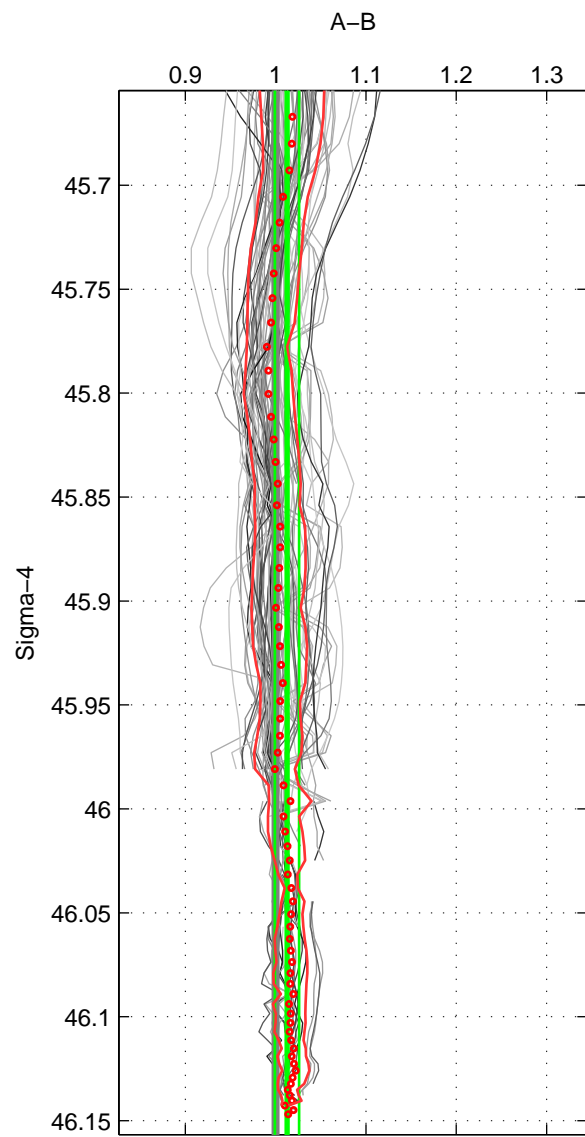

Cruise A (red). Date: Feb 1990 Cruisename: 138-06MT19900123

Cruise B (blue). Date: Feb 2008 Cruisename: 270-35MF20080207

\*\*\* "Favourite" values are means of spaces 1 2 3.

	Offset	O.StDev	Ratio	R.Stdev	Rating
SIGMA:	0.394	0.433	1.013	0.013	5
THETA:	0.390	0.335	1.012	0.010	5
DEPTH:	0.264	0.870	1.009	0.030	5
FAV.:	0.349	0.546	1.011	0.018	5

Profiles of A: 21  
 Profiles of B: 41  
 Diff profs : 92  
 WMoffset (A-B): 0.39442  
 WMoffset stdev: 0.43269  
 WMratio (A/B): 1.0127  
 WMratio stdev: 0.013353

Quality (1-5): 5

Profiles of A: 21  
 Profiles of B: 41  
 Diff profs : 92  
 WMoffset (A-B): 0.39018  
 WMoffset stdev: 0.33539  
 WMratio (A/B): 1.0122  
 WMratio stdev: 0.010229

Quality (1-5): 5

Profiles of A: 21  
 Profiles of B: 41  
 Diff profs : 92  
 WMoffset (A-B): 0.26368  
 WMoffset stdev: 0.86969  
 WMratio (A/B): 1.0087  
 WMratio stdev: 0.029655

Quality (1-5): 5