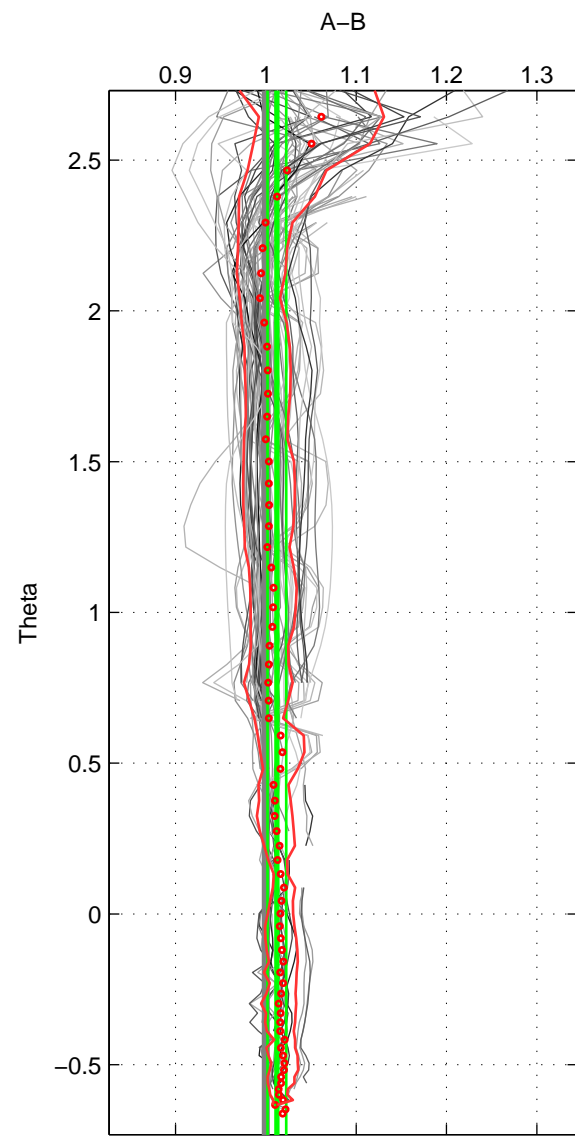

Cruise A (red). Date: Feb 1990 Cruisename: 138-06MT19900123

Cruise B (blue). Date: Feb 2008 Cruisename: 270-35MF20080207

\*\*\* "Favourite" values are means of spaces 1 2 3.

	Offset	O.StDev	Ratio	R.Stdev	Rating
SIGMA:	0.394	0.433	1.013	0.013	5
THETA:	0.390	0.335	1.012	0.010	5
DEPTH:	0.264	0.870	1.009	0.030	5
FAV.:	0.349	0.546	1.011	0.018	5

Profiles of A: 21  
 Profiles of B: 41  
 Diff profs : 92  
 WMoffset (A-B): 0.39442  
 WMoffset stdev: 0.43269  
 WMratio (A/B): 1.0127  
 WMratio stdev: 0.013353

Quality (1-5): 5

Profiles of A: 21  
 Profiles of B: 41  
 Diff profs : 92  
 WMoffset (A-B): 0.39018  
 WMoffset stdev: 0.33539  
 WMratio (A/B): 1.0122  
 WMratio stdev: 0.010229

Quality (1-5): 5

Profiles of A: 21  
 Profiles of B: 41  
 Diff profs : 92  
 WMoffset (A-B): 0.26368  
 WMoffset stdev: 0.86969  
 WMratio (A/B): 1.0087  
 WMratio stdev: 0.029655

Quality (1-5): 5