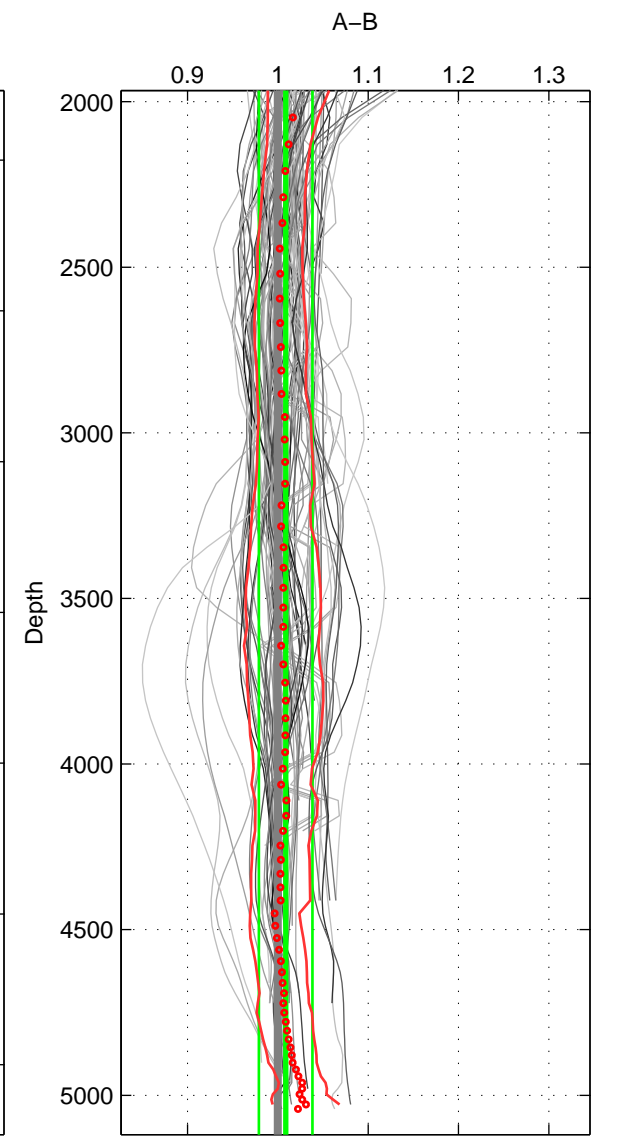

Cruise A (red). Date: Feb 1990 Cruisename: 138-06MT19900123

Cruise B (blue). Date: Feb 2008 Cruisename: 270-35MF20080207

\*\*\* "Favourite" values are means of spaces 1 2 3.

	Offset	O.StDev	Ratio	R.Stdev	Rating
SIGMA:	0.394	0.433	1.013	0.013	5
THETA:	0.390	0.335	1.012	0.010	5
DEPTH:	0.264	0.870	1.009	0.030	5
FAV.:	0.349	0.546	1.011	0.018	5

Profiles of A: 21  
 Profiles of B: 41  
 Diff profs : 92  
 WMoffset (A-B): 0.39442  
 WMoffset stdev: 0.43269  
 WMratio (A/B): 1.0127  
 WMratio stdev: 0.013353

Quality (1-5): 5

Profiles of A: 21  
 Profiles of B: 41  
 Diff profs : 92  
 WMoffset (A-B): 0.39018  
 WMoffset stdev: 0.33539  
 WMratio (A/B): 1.0122  
 WMratio stdev: 0.010229

Quality (1-5): 5

Profiles of A: 21  
 Profiles of B: 41  
 Diff profs : 92  
 WMoffset (A-B): 0.26368  
 WMoffset stdev: 0.86969  
 WMratio (A/B): 1.0087  
 WMratio stdev: 0.029655

Quality (1-5): 5