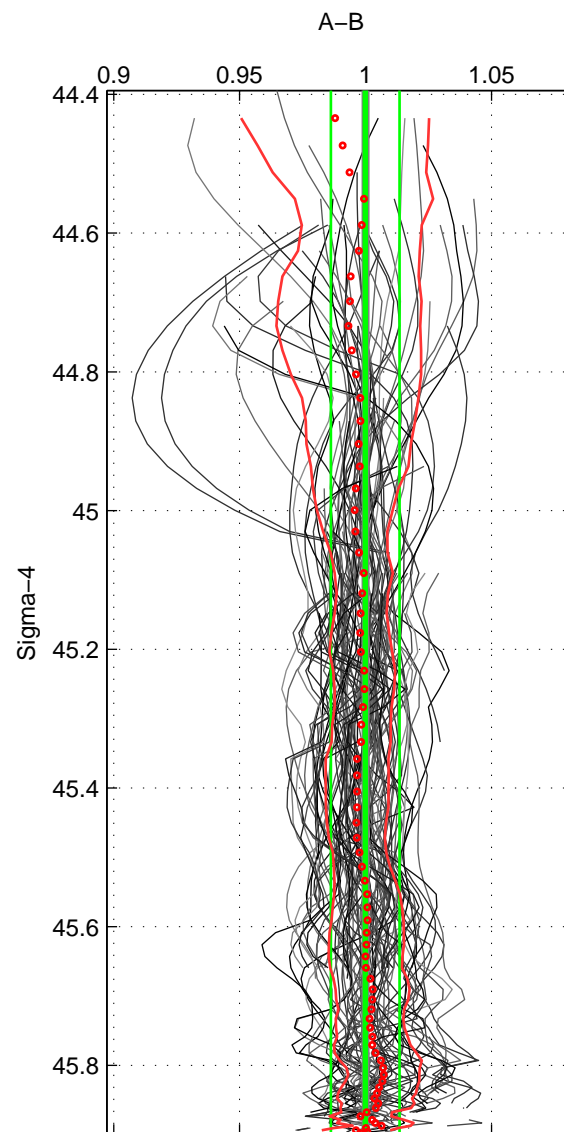

Cruise A (red). Date: Mar 1991 Cruisename: 479-31DS19910307

Cruise B (blue). Date: Mar 2006 Cruisename: 503-325020060213

\*\*\* "Favourite" values are means of spaces 1 2 3.

	Offset	O.StDev	Ratio	R.Stdev	Rating
SIGMA:	-0.003	0.556	1.000	0.014	5
THETA:	0.081	0.546	1.002	0.014	5
DEPTH:	0.146	0.244	1.004	0.007	5
FAV.:	0.075	0.449	1.002	0.012	5

Profiles of A: 43  
 Profiles of B: 38  
 Diff profs : 92  
 WMoffset (A-B): -0.0031204  
 WMoffset stdev: 0.55619  
 WMratio (A/B): 0.99986  
 WMratio stdev: 0.013604

Quality (1-5): 5

Profiles of A: 44  
 Profiles of B: 37  
 Diff profs : 93  
 WMoffset (A-B): 0.080864  
 WMoffset stdev: 0.54641  
 WMratio (A/B): 1.0019  
 WMratio stdev: 0.014134

Quality (1-5): 5

Profiles of A: 43  
 Profiles of B: 38  
 Diff profs : 94  
 WMoffset (A-B): 0.14639  
 WMoffset stdev: 0.24424  
 WMratio (A/B): 1.0041  
 WMratio stdev: 0.0068586

Quality (1-5): 5