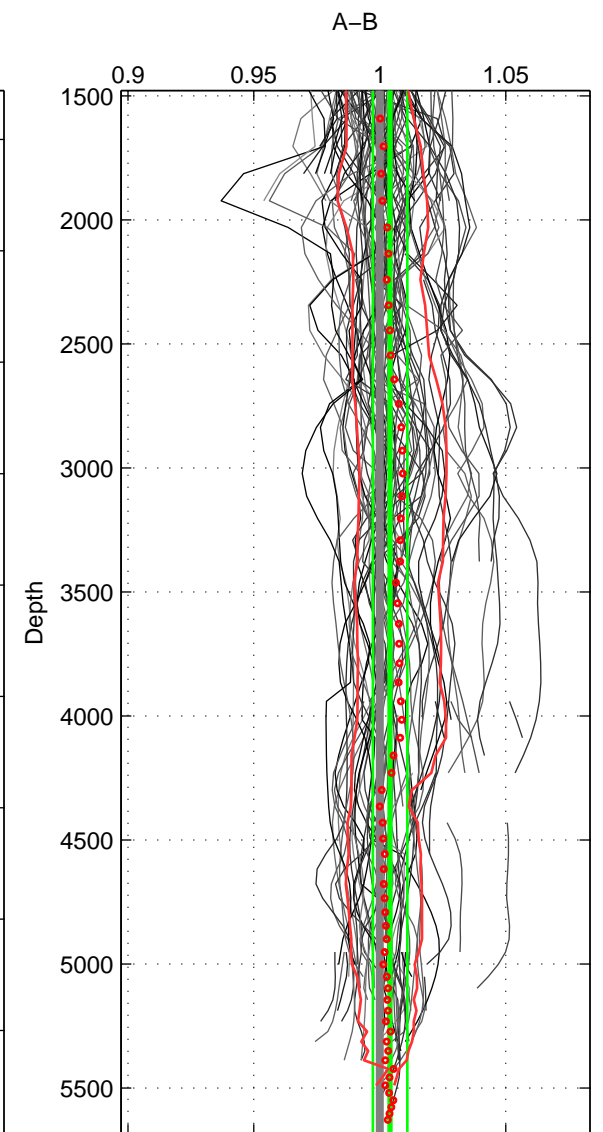

Cruise A (red). Date: Mar 1991 Cruisename: 479-31DS19910307

Cruise B (blue). Date: Mar 2006 Cruisename: 503-325020060213

\*\*\* "Favourite" values are means of spaces 1 2 3.

	Offset	O.StDev	Ratio	R.Stdev	Rating
SIGMA:	-0.003	0.556	1.000	0.014	5
THETA:	0.081	0.546	1.002	0.014	5
DEPTH:	0.146	0.244	1.004	0.007	5
FAV.:	0.075	0.449	1.002	0.012	5

Profiles of A: 43  
 Profiles of B: 38  
 Diff profs : 92  
 WMoffset (A-B): -0.0031204  
 WMoffset stdev: 0.55619  
 WMratio (A/B): 0.99986  
 WMratio stdev: 0.013604

Quality (1-5): 5

Profiles of A: 44  
 Profiles of B: 37  
 Diff profs : 93  
 WMoffset (A-B): 0.080864  
 WMoffset stdev: 0.54641  
 WMratio (A/B): 1.0019  
 WMratio stdev: 0.014134

Quality (1-5): 5

Profiles of A: 43  
 Profiles of B: 38  
 Diff profs : 94  
 WMoffset (A-B): 0.14639  
 WMoffset stdev: 0.24424  
 WMratio (A/B): 1.0041  
 WMratio stdev: 0.0068586

Quality (1-5): 5