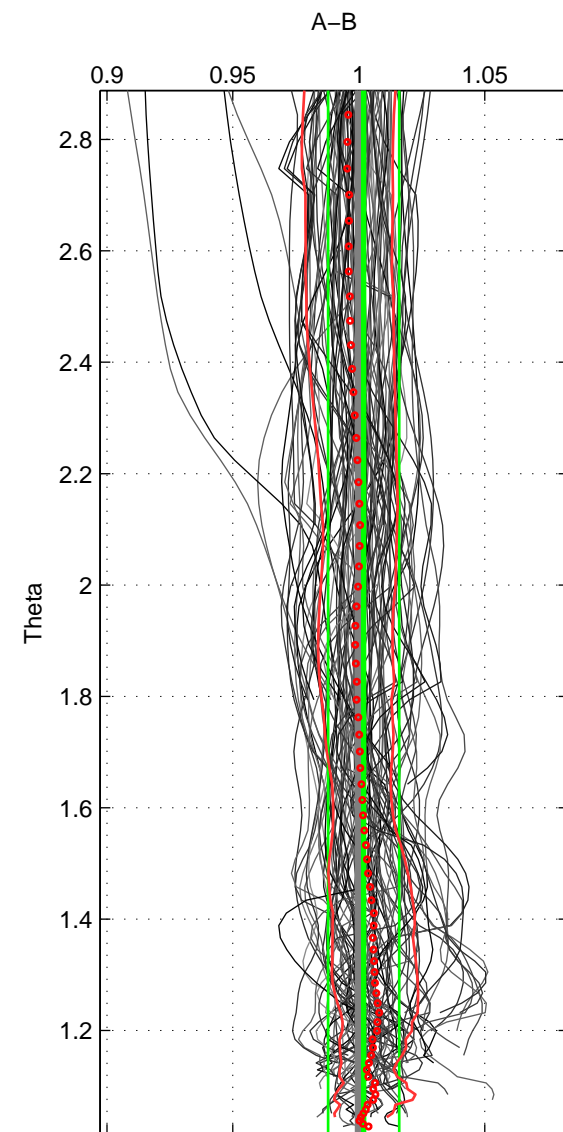

Cruise A (red). Date: Mar 1991 Cruisename: 479-31DS19910307

Cruise B (blue). Date: Mar 2006 Cruisename: 503-325020060213

\*\*\* "Favourite" values are means of spaces 1 2 3.

	Offset	O.StDev	Ratio	R.Stdev	Rating
SIGMA:	-0.003	0.556	1.000	0.014	5
THETA:	0.081	0.546	1.002	0.014	5
DEPTH:	0.146	0.244	1.004	0.007	5
FAV.:	0.075	0.449	1.002	0.012	5

Profiles of A: 43  
 Profiles of B: 38  
 Diff profs : 92  
 WMoffset (A-B): -0.0031204  
 WMoffset stdev: 0.55619  
 WMratio (A/B): 0.99986  
 WMratio stdev: 0.013604

Quality (1-5): 5

Profiles of A: 44  
 Profiles of B: 37  
 Diff profs : 93  
 WMoffset (A-B): 0.080864  
 WMoffset stdev: 0.54641  
 WMratio (A/B): 1.0019  
 WMratio stdev: 0.014134

Quality (1-5): 5

Profiles of A: 43  
 Profiles of B: 38  
 Diff profs : 94  
 WMoffset (A-B): 0.14639  
 WMoffset stdev: 0.24424  
 WMratio (A/B): 1.0041  
 WMratio stdev: 0.0068586

Quality (1-5): 5