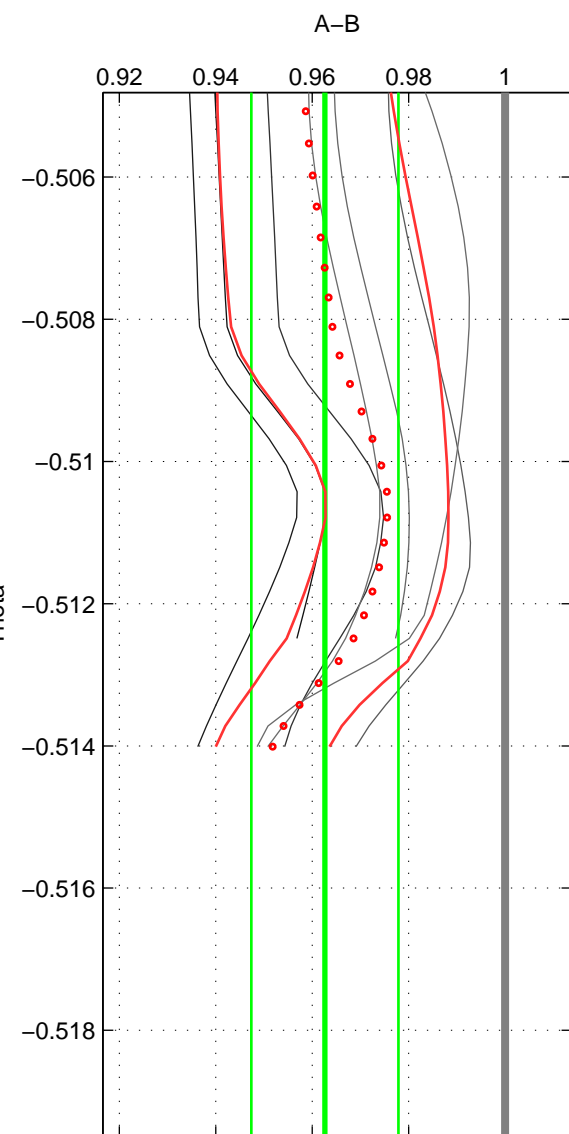

Cruise A (red). Date: May 2002 Cruisename: 51-32H120020505

Cruise B (blue). Date: Sep 1999 Cruisename: 64-49NZ19990911

*** "Favourite" values are means of spaces 1 2 3.

	Offset	O.StDev	Ratio	R.Stdev	Rating
SIGMA:	-0.714	0.199	0.952	0.013	2
THETA:	-0.554	0.229	0.963	0.015	2
DEPTH:	-0.712	0.179	0.952	0.012	2
FAV. :	-0.660	0.202	0.956	0.013	2

Profiles of A: 3
 Profiles of B: 4
 Diff profs : 7
 WMoffset (A-B): -0.71385
 WMoffset stdev: 0.19871
 WMratio (A/B): 0.95216
 WMratio stdev: 0.01304

Quality (1-5): 2

Profiles of A: 3
 Profiles of B: 4
 Diff profs : 7
 WMoffset (A-B): -0.55369
 WMoffset stdev: 0.22898
 WMratio (A/B): 0.96264
 WMratio stdev: 0.015232

Quality (1-5): 2

Profiles of A: 3
 Profiles of B: 4
 Diff profs : 7
 WMoffset (A-B): -0.71194
 WMoffset stdev: 0.1792
 WMratio (A/B): 0.95237
 WMratio stdev: 0.011699

Quality (1-5): 2