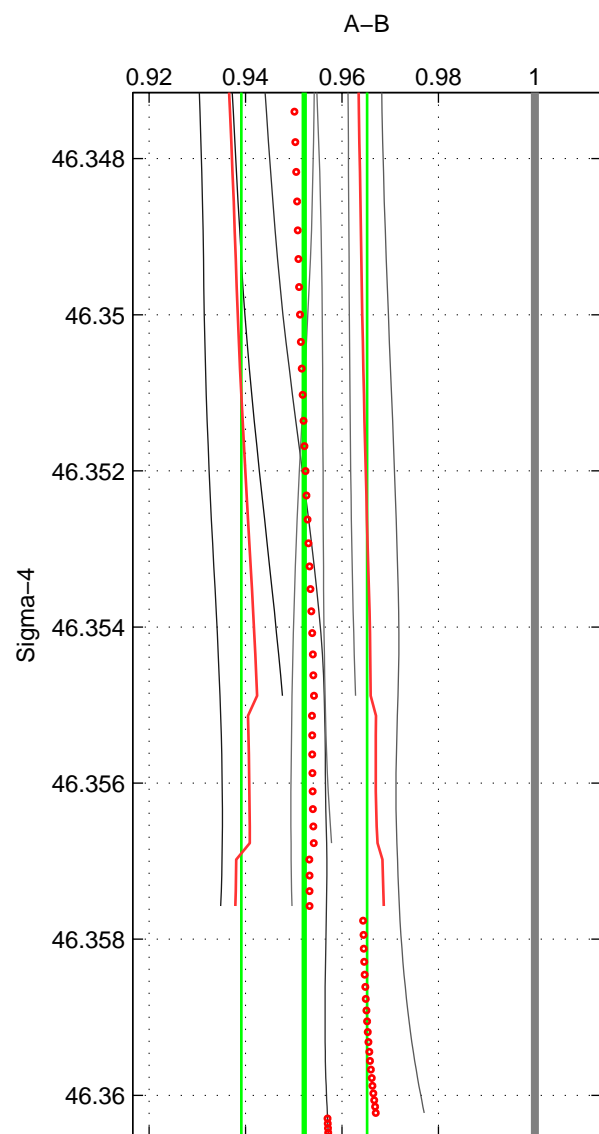

Cruise A (red). Date: May 2002 Cruisename: 51-32H120020505

Cruise B (blue). Date: Sep 1999 Cruisename: 64-49NZ19990911

*** "Favourite" values are means of spaces 1 2 3.

	Offset	O.StDev	Ratio	R.Stdev	Rating
SIGMA:	-0.714	0.199	0.952	0.013	2
THETA:	-0.554	0.229	0.963	0.015	2
DEPTH:	-0.712	0.179	0.952	0.012	2
FAV. :	-0.660	0.202	0.956	0.013	2

Profiles of A: 3
 Profiles of B: 4
 Diff profs : 7
 WMoffset (A-B): -0.71385
 WMoffset stdev: 0.19871
 WMratio (A/B): 0.95216
 WMratio stdev: 0.01304

Quality (1-5): 2

Profiles of A: 3
 Profiles of B: 4
 Diff profs : 7
 WMoffset (A-B): -0.55369
 WMoffset stdev: 0.22898
 WMratio (A/B): 0.96264
 WMratio stdev: 0.015232

Quality (1-5): 2

Profiles of A: 3
 Profiles of B: 4
 Diff profs : 7
 WMoffset (A-B): -0.71194
 WMoffset stdev: 0.1792
 WMratio (A/B): 0.95237
 WMratio stdev: 0.011699

Quality (1-5): 2