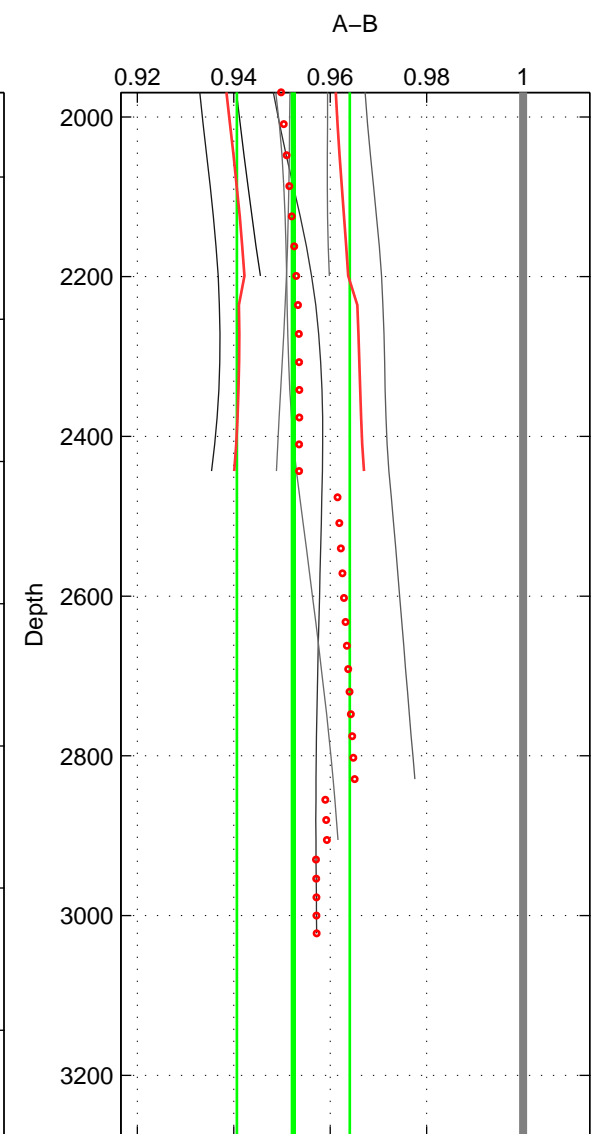

Cruise A (red). Date: May 2002 Cruisename: 51-32H120020505

Cruise B (blue). Date: Sep 1999 Cruisename: 64-49NZ19990911

*** "Favourite" values are means of spaces 1 2 3.

	Offset	O.StDev	Ratio	R.Stdev	Rating
SIGMA:	-0.714	0.199	0.952	0.013	2
THETA:	-0.554	0.229	0.963	0.015	2
DEPTH:	-0.712	0.179	0.952	0.012	2
FAV. :	-0.660	0.202	0.956	0.013	2

Profiles of A: 3
 Profiles of B: 4
 Diff profs : 7
 WMoffset (A-B): -0.71385
 WMoffset stdev: 0.19871
 WMratio (A/B): 0.95216
 WMratio stdev: 0.01304

Quality (1-5): 2

Profiles of A: 3
 Profiles of B: 4
 Diff profs : 7
 WMoffset (A-B): -0.55369
 WMoffset stdev: 0.22898
 WMratio (A/B): 0.96264
 WMratio stdev: 0.015232

Quality (1-5): 2

Profiles of A: 3
 Profiles of B: 4
 Diff profs : 7
 WMoffset (A-B): -0.71194
 WMoffset stdev: 0.1792
 WMratio (A/B): 0.95237
 WMratio stdev: 0.011699

Quality (1-5): 2