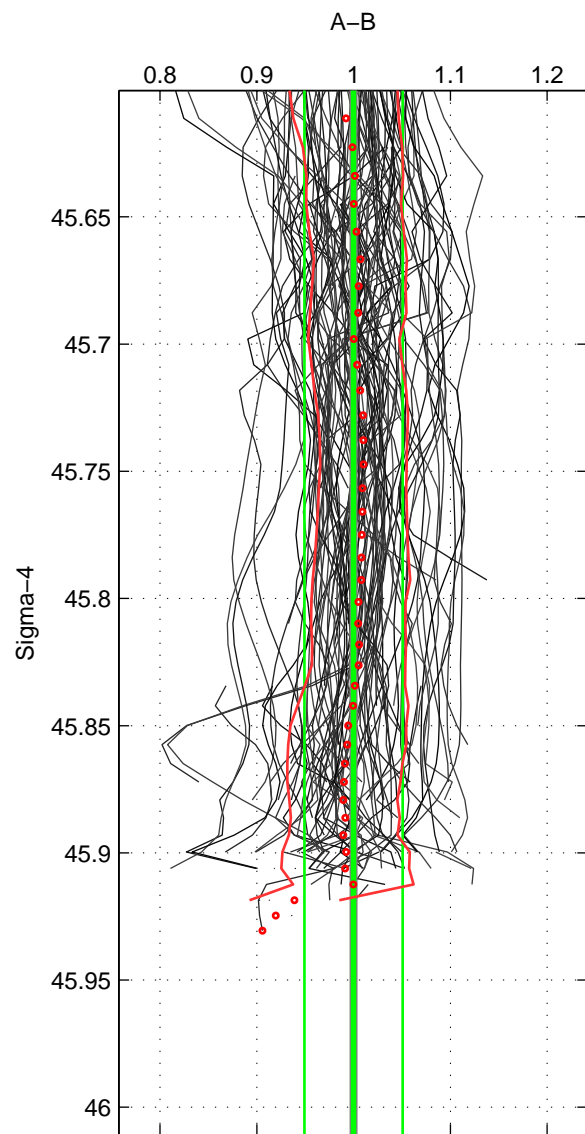

Cruise A (red). Date: Nov 1993 Cruisename: 182-18HU19931105  
 Cruise B (blue). Date: Oct 1994 Cruisename: 184-18HU19941012

\*\*\* "Favourite" values are means of spaces 1 2 3.

	Offset	O.StDev	Ratio	R.Stdev	Rating
SIGMA:	-0.027	0.892	1.000	0.051	5
THETA:	-0.062	0.854	0.998	0.048	5
DEPTH:	-0.034	0.724	0.999	0.038	5
FAV. :	-0.041	0.823	0.999	0.045	5

Profiles of A: 51  
 Profiles of B: 49  
 Diff profs : 100  
 WMoffset (A-B): -0.0273  
 WMoffset stdev: 0.8917  
 WMratio (A/B): 1  
 WMratio stdev: 0.050717

Quality (1-5): 5

Profiles of A: 51  
 Profiles of B: 49  
 Diff profs : 100  
 WMoffset (A-B): -0.062487  
 WMoffset stdev: 0.85368  
 WMratio (A/B): 0.99762  
 WMratio stdev: 0.047606

Quality (1-5): 5

Profiles of A: 51  
 Profiles of B: 49  
 Diff profs : 100  
 WMoffset (A-B): -0.034127  
 WMoffset stdev: 0.72414  
 WMratio (A/B): 0.99866  
 WMratio stdev: 0.037998

Quality (1-5): 5