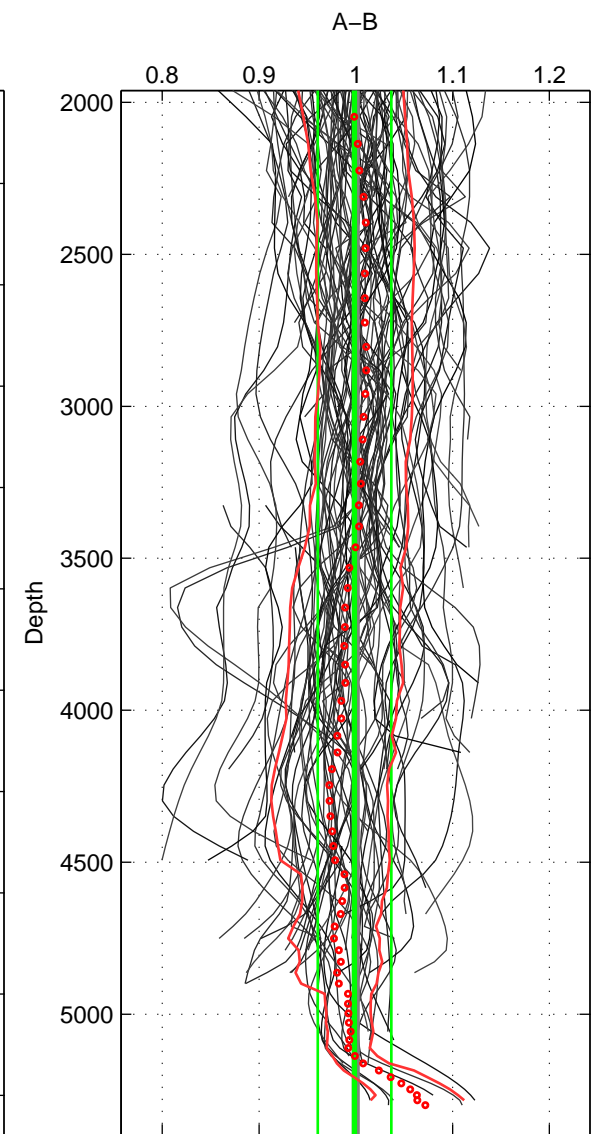

Cruise A (red). Date: Nov 1993 Cruisename: 182-18HU19931105  
 Cruise B (blue). Date: Oct 1994 Cruisename: 184-18HU19941012

\*\*\* "Favourite" values are means of spaces 1 2 3.

	Offset	O.StDev	Ratio	R.Stdev	Rating
SIGMA:	-0.027	0.892	1.000	0.051	5
THETA:	-0.062	0.854	0.998	0.048	5
DEPTH:	-0.034	0.724	0.999	0.038	5
FAV. :	-0.041	0.823	0.999	0.045	5

Profiles of A: 51  
 Profiles of B: 49  
 Diff profs : 100  
 WMoffset (A-B): -0.0273  
 WMoffset stdev: 0.8917  
 WMratio (A/B): 1  
 WMratio stdev: 0.050717

Quality (1-5): 5

Profiles of A: 51  
 Profiles of B: 49  
 Diff profs : 100  
 WMoffset (A-B): -0.062487  
 WMoffset stdev: 0.85368  
 WMratio (A/B): 0.99762  
 WMratio stdev: 0.047606

Quality (1-5): 5

Profiles of A: 51  
 Profiles of B: 49  
 Diff profs : 100  
 WMoffset (A-B): -0.034127  
 WMoffset stdev: 0.72414  
 WMratio (A/B): 0.99866  
 WMratio stdev: 0.037998

Quality (1-5): 5