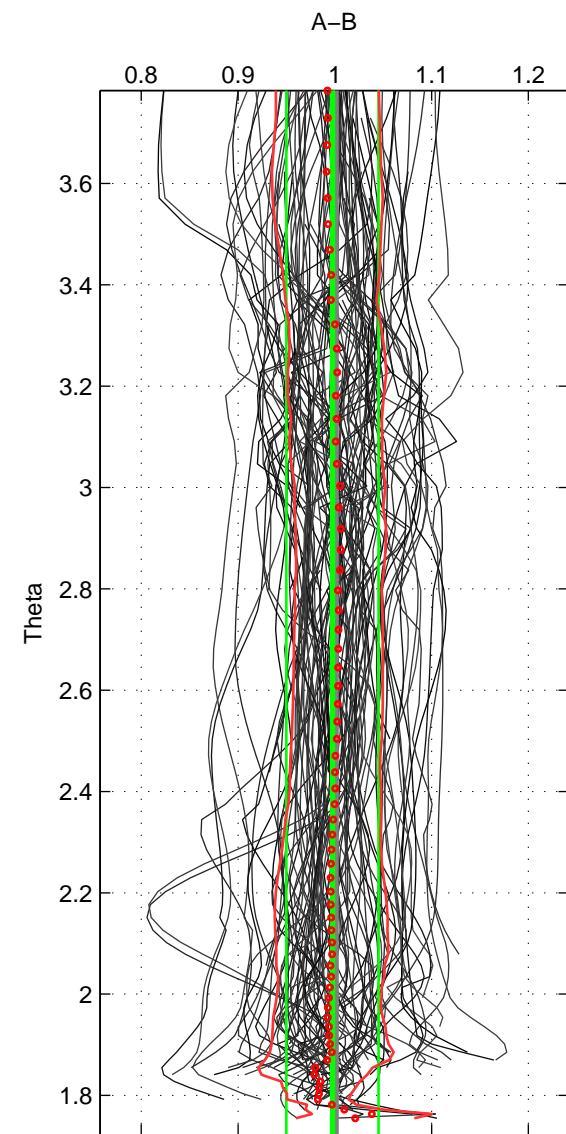

Cruise A (red). Date: Nov 1993 Cruisename: 182-18HU19931105  
 Cruise B (blue). Date: Oct 1994 Cruisename: 184-18HU19941012

\*\*\* "Favourite" values are means of spaces 1 2 3.

	Offset	O.StDev	Ratio	R.Stdev	Rating
SIGMA:	-0.027	0.892	1.000	0.051	5
THETA:	-0.062	0.854	0.998	0.048	5
DEPTH:	-0.034	0.724	0.999	0.038	5
FAV. :	-0.041	0.823	0.999	0.045	5

Profiles of A: 51  
 Profiles of B: 49  
 Diff profs : 100  
 WMoffset (A-B): -0.0273  
 WMoffset stdev: 0.8917  
 WMratio (A/B): 1  
 WMratio stdev: 0.050717

Quality (1-5): 5

Profiles of A: 51  
 Profiles of B: 49  
 Diff profs : 100  
 WMoffset (A-B): -0.062487  
 WMoffset stdev: 0.85368  
 WMratio (A/B): 0.99762  
 WMratio stdev: 0.047606

Quality (1-5): 5

Profiles of A: 51  
 Profiles of B: 49  
 Diff profs : 100  
 WMoffset (A-B): -0.034127  
 WMoffset stdev: 0.72414  
 WMratio (A/B): 0.99866  
 WMratio stdev: 0.037998

Quality (1-5): 5