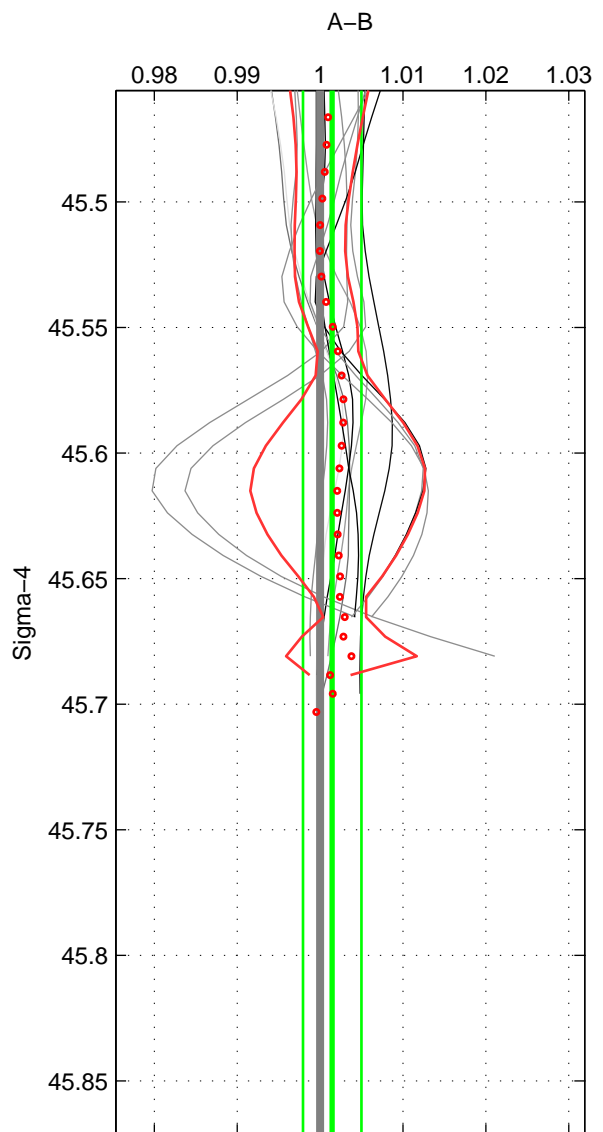

Cruise A (red). Date: Jul 2002 Cruisename: 697-49UP20020620

Cruise B (blue). Date: May 2003 Cruisename: 699-49UP20030425

*** "Favourite" values are those of space 1.

	Offset	O.StDev	Ratio	R.Stdev	Rating
SIGMA:	0.061	0.147	1.001	0.004	5
THETA:	0.028	0.142	1.001	0.003	4
DEPTH:	0.203	0.046	1.005	0.001	3
FAV.:	0.061	0.147	1.001	0.004	5

Profiles of A: 12
 Profiles of B: 4
 Diff profs : 12
 WMoffset (A-B): 0.061191
 WMoffset stdev: 0.14736
 WMratio (A/B): 1.0015
 WMratio stdev: 0.0035263

Quality (1-5): 5

Profiles of A: 12
 Profiles of B: 4
 Diff profs : 12
 WMoffset (A-B): 0.027588
 WMoffset stdev: 0.14192
 WMratio (A/B): 1.0007
 WMratio stdev: 0.0033907

Quality (1-5): 4

Profiles of A: 12
 Profiles of B: 4
 Diff profs : 12
 WMoffset (A-B): 0.20262
 WMoffset stdev: 0.045802
 WMratio (A/B): 1.0049
 WMratio stdev: 0.001152

Quality (1-5): 3

Please note that statistics are bad.