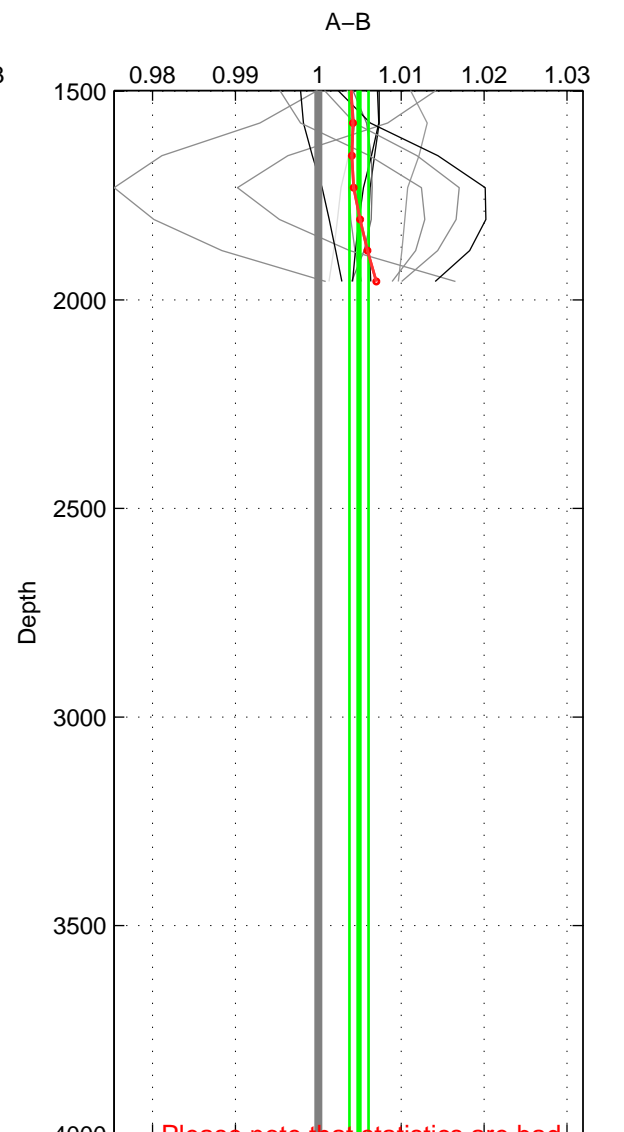

Cruise A (red). Date: Jul 2002 Cruisename: 697-49UP20020620

Cruise B (blue). Date: May 2003 Cruisename: 699-49UP20030425

*** "Favourite" values are those of space 1.

	Offset	O.StDev	Ratio	R.Stdev	Rating
SIGMA:	0.061	0.147	1.001	0.004	5
THETA:	0.028	0.142	1.001	0.003	4
DEPTH:	0.203	0.046	1.005	0.001	3
FAV.:	0.061	0.147	1.001	0.004	5

Profiles of A: 12
 Profiles of B: 4
 Diff profs : 12
 WMoffset (A-B): 0.061191
 WMoffset stdev: 0.14736
 WMratio (A/B): 1.0015
 WMratio stdev: 0.0035263

Quality (1-5): 5

Profiles of A: 12
 Profiles of B: 4
 Diff profs : 12
 WMoffset (A-B): 0.027588
 WMoffset stdev: 0.14192
 WMratio (A/B): 1.0007
 WMratio stdev: 0.0033907

Quality (1-5): 4

Profiles of A: 12
 Profiles of B: 4
 Diff profs : 12
 WMoffset (A-B): 0.20262
 WMoffset stdev: 0.045802
 WMratio (A/B): 1.0049
 WMratio stdev: 0.001152

Quality (1-5): 3

Please note that statistics are bad.