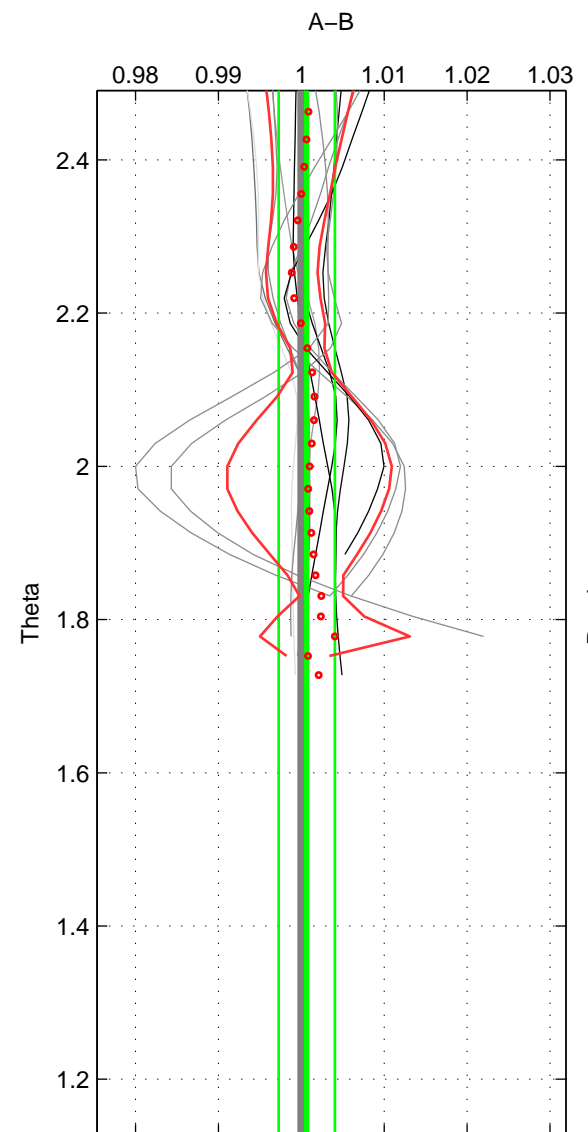

Cruise A (red). Date: Jul 2002 Cruisename: 697-49UP20020620

Cruise B (blue). Date: May 2003 Cruisename: 699-49UP20030425

*** "Favourite" values are those of space 1.

	Offset	O.StDev	Ratio	R.Stdev	Rating
SIGMA:	0.061	0.147	1.001	0.004	5
THETA:	0.028	0.142	1.001	0.003	4
DEPTH:	0.203	0.046	1.005	0.001	3
FAV.:	0.061	0.147	1.001	0.004	5

Profiles of A: 12
 Profiles of B: 4
 Diff profs : 12
 WMoffset (A-B): 0.061191
 WMoffset stdev: 0.14736
 WMratio (A/B): 1.0015
 WMratio stdev: 0.0035263

Quality (1-5): 5

Profiles of A: 12
 Profiles of B: 4
 Diff profs : 12
 WMoffset (A-B): 0.027588
 WMoffset stdev: 0.14192
 WMratio (A/B): 1.0007
 WMratio stdev: 0.0033907

Quality (1-5): 4

Profiles of A: 12
 Profiles of B: 4
 Diff profs : 12
 WMoffset (A-B): 0.20262
 WMoffset stdev: 0.045802
 WMratio (A/B): 1.0049
 WMratio stdev: 0.001152

Quality (1-5): 3

Please note that statistics are bad.