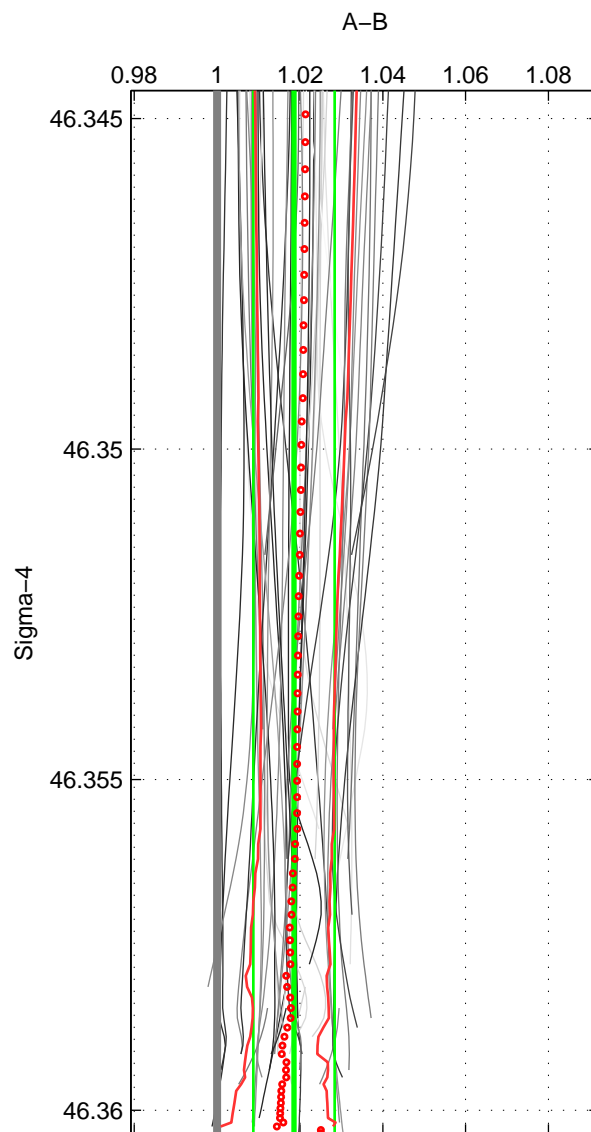

Cruise A (red). Date: Jul 2003 Cruisename: 50-320620030705

Cruise B (blue). Date: May 2002 Cruisename: 51-32H120020505

*** "Favourite" values are means of spaces 1 2.

	Offset	O.StDev	Ratio	R.Stdev	Rating
SIGMA:	0.265	0.139	1.019	0.010	4
THETA:	0.268	0.172	1.019	0.012	4
DEPTH:	0.285	0.116	1.020	0.008	3
FAV.:	0.266	0.155	1.019	0.011	4

Profiles of A: 22
 Profiles of B: 3
 Diff profs : 43
 WMoffset (A-B): 0.26477
 WMoffset stdev: 0.13851
 WMratio (A/B): 1.0186
 WMratio stdev: 0.0098126

Quality (1-5): 4

Profiles of A: 22
 Profiles of B: 3
 Diff profs : 43
 WMoffset (A-B): 0.26777
 WMoffset stdev: 0.17204
 WMratio (A/B): 1.0187
 WMratio stdev: 0.012105

Quality (1-5): 4

Profiles of A: 22
 Profiles of B: 3
 Diff profs : 43
 WMoffset (A-B): 0.2851
 WMoffset stdev: 0.11614
 WMratio (A/B): 1.02
 WMratio stdev: 0.0081615

Quality (1-5): 3