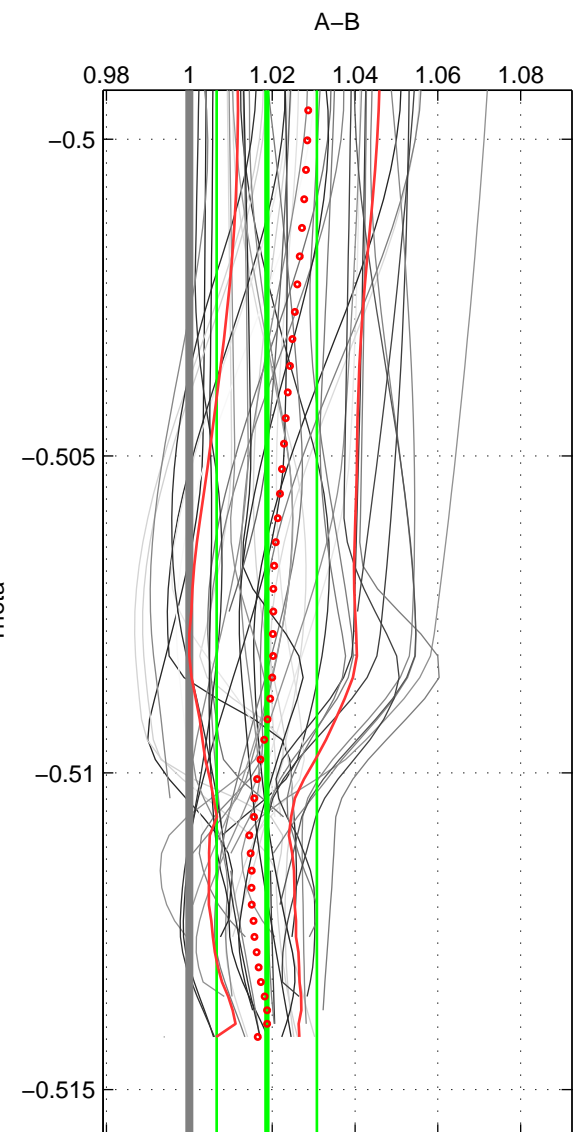

Cruise A (red). Date: Jul 2003 Cruisename: 50-320620030705

Cruise B (blue). Date: May 2002 Cruisename: 51-32H120020505

*** "Favourite" values are means of spaces 1 2.

	Offset	O.StDev	Ratio	R.Stdev	Rating
SIGMA:	0.265	0.139	1.019	0.010	4
THETA:	0.268	0.172	1.019	0.012	4
DEPTH:	0.285	0.116	1.020	0.008	3
FAV.:	0.266	0.155	1.019	0.011	4

Profiles of A: 22
 Profiles of B: 3
 Diff profs : 43
 WMoffset (A-B): 0.26477
 WMoffset stdev: 0.13851
 WMratio (A/B): 1.0186
 WMratio stdev: 0.0098126

Quality (1-5): 4

Profiles of A: 22
 Profiles of B: 3
 Diff profs : 43
 WMoffset (A-B): 0.26777
 WMoffset stdev: 0.17204
 WMratio (A/B): 1.0187
 WMratio stdev: 0.012105

Quality (1-5): 4

Profiles of A: 22
 Profiles of B: 3
 Diff profs : 43
 WMoffset (A-B): 0.2851
 WMoffset stdev: 0.11614
 WMratio (A/B): 1.02
 WMratio stdev: 0.0081615

Quality (1-5): 3