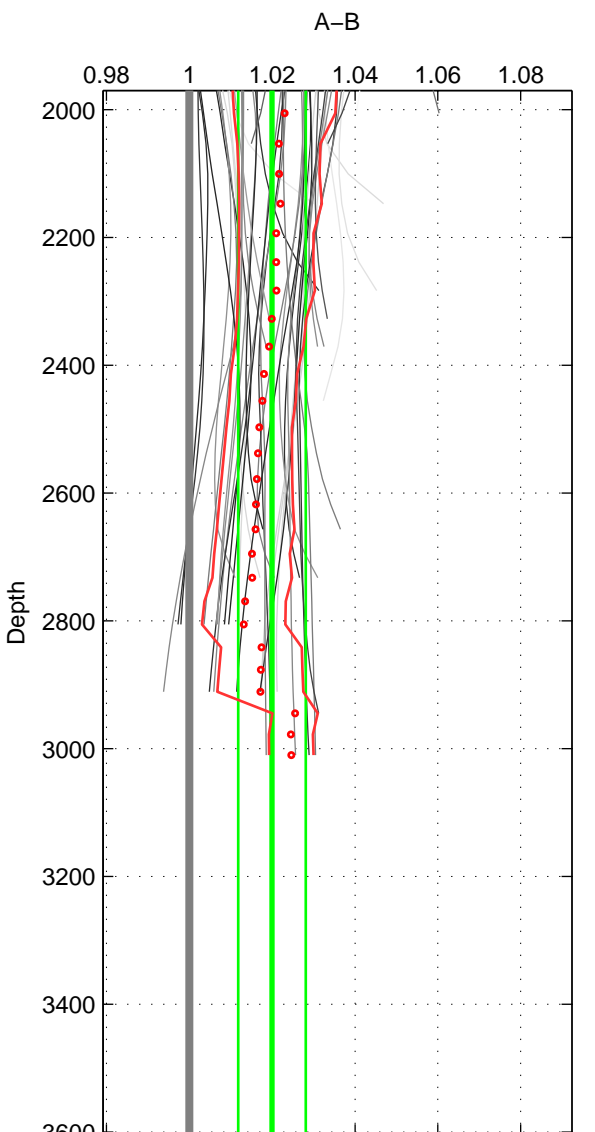

Cruise A (red). Date: Jul 2003 Cruisename: 50-320620030705

Cruise B (blue). Date: May 2002 Cruisename: 51-32H120020505

*** "Favourite" values are means of spaces 1 2.

	Offset	O.StDev	Ratio	R.Stdev	Rating
SIGMA:	0.265	0.139	1.019	0.010	4
THETA:	0.268	0.172	1.019	0.012	4
DEPTH:	0.285	0.116	1.020	0.008	3
FAV.:	0.266	0.155	1.019	0.011	4

Profiles of A: 22
 Profiles of B: 3
 Diff profs : 43
 WMoffset (A-B): 0.26477
 WMoffset stdev: 0.13851
 WMratio (A/B): 1.0186
 WMratio stdev: 0.0098126

Quality (1-5): 4

Profiles of A: 22
 Profiles of B: 3
 Diff profs : 43
 WMoffset (A-B): 0.26777
 WMoffset stdev: 0.17204
 WMratio (A/B): 1.0187
 WMratio stdev: 0.012105

Quality (1-5): 4

Profiles of A: 22
 Profiles of B: 3
 Diff profs : 43
 WMoffset (A-B): 0.2851
 WMoffset stdev: 0.11614
 WMratio (A/B): 1.02
 WMratio stdev: 0.0081615

Quality (1-5): 3