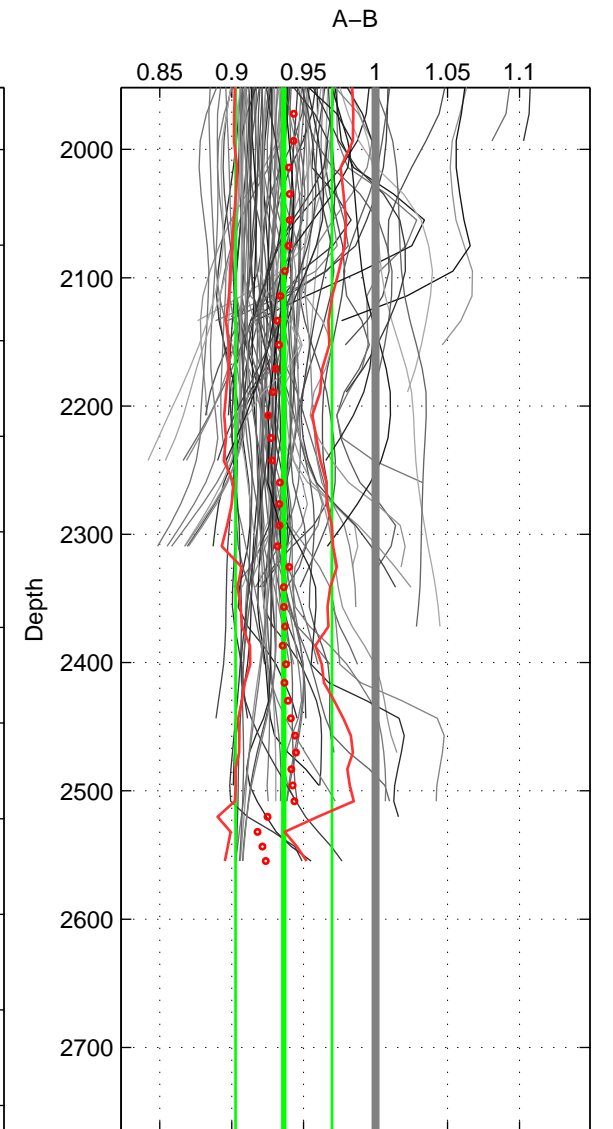

Cruise A (red). Date: Aug 1994 Cruisename: 90-58JH19940723

Cruise B (blue). Date: Apr 1991 Cruisename: 297-64TR19910408

*** "Favourite" values are means of spaces 1 2 3.

	Offset	O.StDev	Ratio	R.Stdev	Rating
SIGMA:	-0.904	0.541	0.946	0.032	4
THETA:	-0.863	0.568	0.949	0.033	4
DEPTH:	-1.083	0.570	0.936	0.033	4
FAV. :	-0.950	0.560	0.944	0.033	4

Profiles of A: 10
 Profiles of B: 27
 Diff profs : 100
 WMoffset (A-B): -0.90434
 WMoffset stdev: 0.54096
 WMratio (A/B): 0.94625
 WMratio stdev: 0.031681

Quality (1-5): 4

Profiles of A: 10
 Profiles of B: 27
 Diff profs : 100
 WMoffset (A-B): -0.86327
 WMoffset stdev: 0.56753
 WMratio (A/B): 0.94857
 WMratio stdev: 0.033479

Quality (1-5): 4

Profiles of A: 10
 Profiles of B: 27
 Diff profs : 100
 WMoffset (A-B): -1.0835
 WMoffset stdev: 0.57036
 WMratio (A/B): 0.9362
 WMratio stdev: 0.033442

Quality (1-5): 4