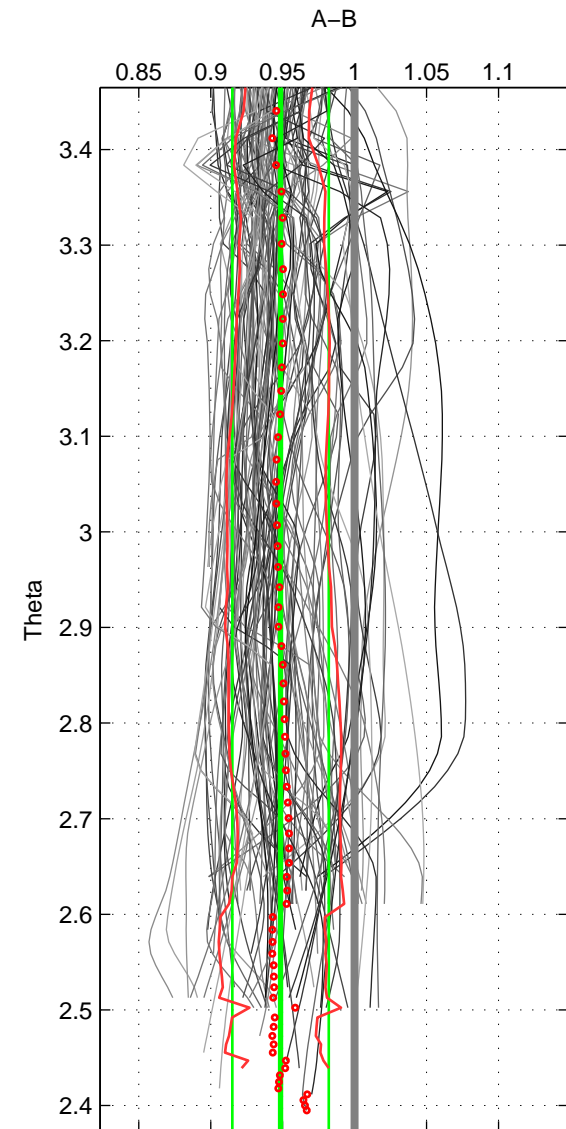

Cruise A (red). Date: Aug 1994 Cruisename: 90-58JH19940723

Cruise B (blue). Date: Apr 1991 Cruisename: 297-64TR19910408

*** "Favourite" values are means of spaces 1 2 3.

	Offset	O.StDev	Ratio	R.Stdev	Rating
SIGMA:	-0.904	0.541	0.946	0.032	4
THETA:	-0.863	0.568	0.949	0.033	4
DEPTH:	-1.083	0.570	0.936	0.033	4
FAV. :	-0.950	0.560	0.944	0.033	4

Profiles of A: 10
 Profiles of B: 27
 Diff profs : 100
 WMoffset (A-B): -0.90434
 WMoffset stdev: 0.54096
 WMratio (A/B): 0.94625
 WMratio stdev: 0.031681

Quality (1-5): 4

Profiles of A: 10
 Profiles of B: 27
 Diff profs : 100
 WMoffset (A-B): -0.86327
 WMoffset stdev: 0.56753
 WMratio (A/B): 0.94857
 WMratio stdev: 0.033479

Quality (1-5): 4

Profiles of A: 10
 Profiles of B: 27
 Diff profs : 100
 WMoffset (A-B): -1.0835
 WMoffset stdev: 0.57036
 WMratio (A/B): 0.9362
 WMratio stdev: 0.033442

Quality (1-5): 4