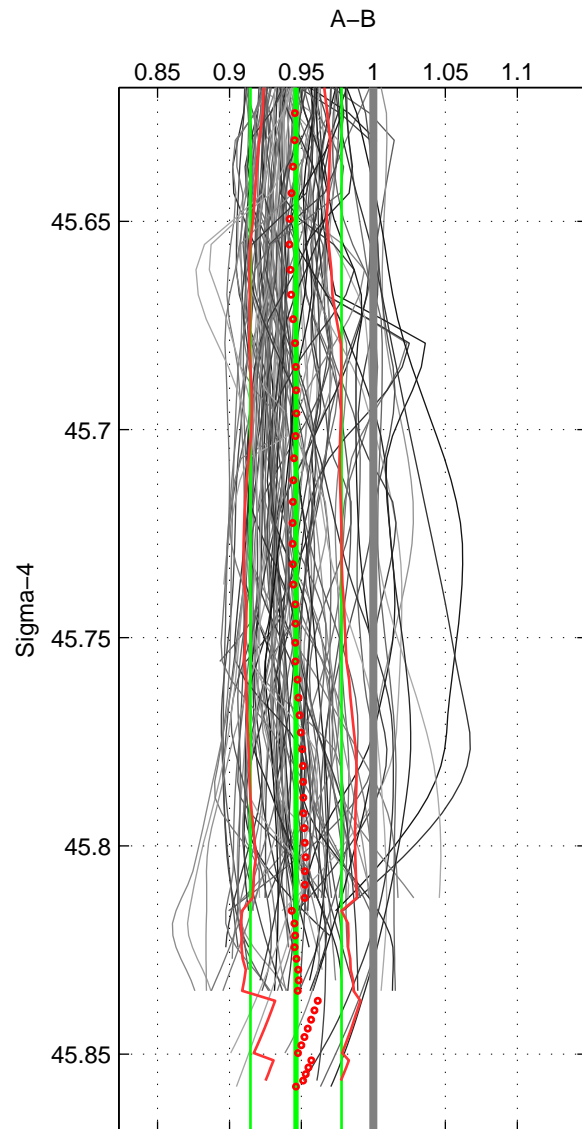

Cruise A (red). Date: Aug 1994 Cruisename: 90-58JH19940723

Cruise B (blue). Date: Apr 1991 Cruisename: 297-64TR19910408

*** "Favourite" values are means of spaces 1 2 3.

	Offset	O.StDev	Ratio	R.Stdev	Rating
SIGMA:	-0.904	0.541	0.946	0.032	4
THETA:	-0.863	0.568	0.949	0.033	4
DEPTH:	-1.083	0.570	0.936	0.033	4
FAV. :	-0.950	0.560	0.944	0.033	4

Profiles of A: 10
 Profiles of B: 27
 Diff profs : 100
 WMoffset (A-B): -0.90434
 WMoffset stdev: 0.54096
 WMratio (A/B): 0.94625
 WMratio stdev: 0.031681

Quality (1-5): 4

Profiles of A: 10
 Profiles of B: 27
 Diff profs : 100
 WMoffset (A-B): -0.86327
 WMoffset stdev: 0.56753
 WMratio (A/B): 0.94857
 WMratio stdev: 0.033479

Quality (1-5): 4

Profiles of A: 10
 Profiles of B: 27
 Diff profs : 100
 WMoffset (A-B): -1.0835
 WMoffset stdev: 0.57036
 WMratio (A/B): 0.9362
 WMratio stdev: 0.033442

Quality (1-5): 4